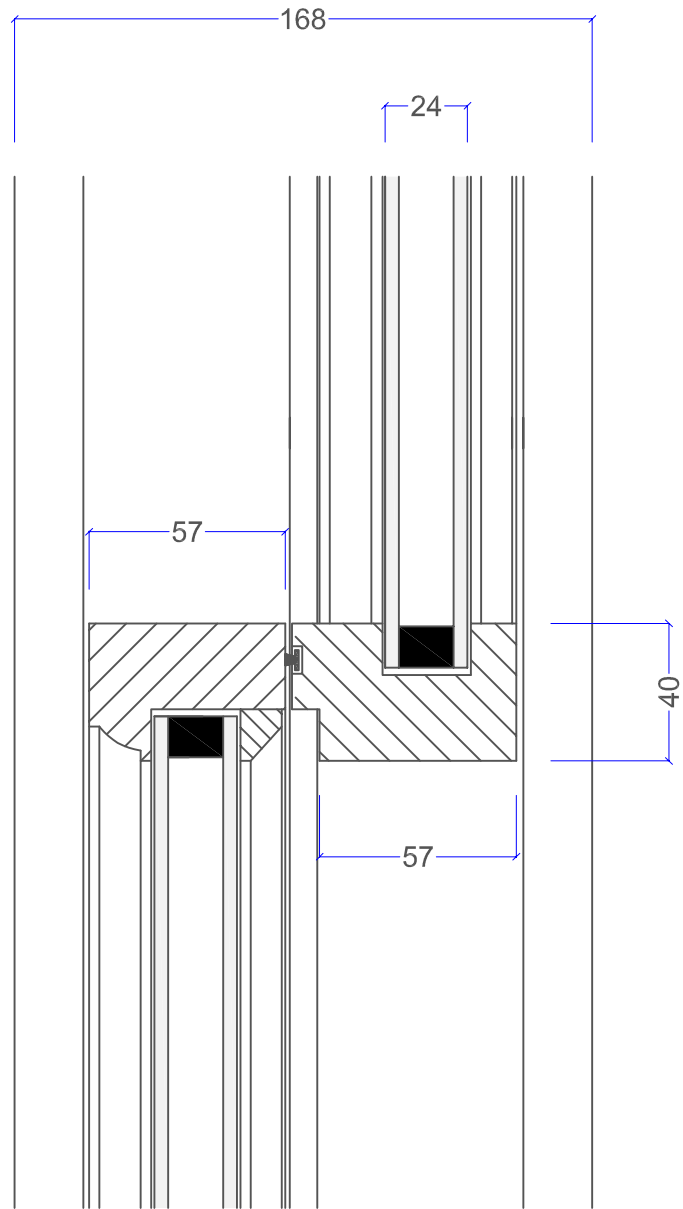

I
n
t
e
r
n
a
l

E
x
t
e
r
n
a
l

DB
Advanced Carpentry
&
Joinery Ltd

19 Sarsfield Road
Perivale, UB6 7AE

Project name:

Workshop

Project:

Sash window - glass unit 24mm

Drawing name:

Meeting rails+

| Date | Job No | Rev |
|------------|-------------|-----|
| 25.09.2014 | not applic. | C |