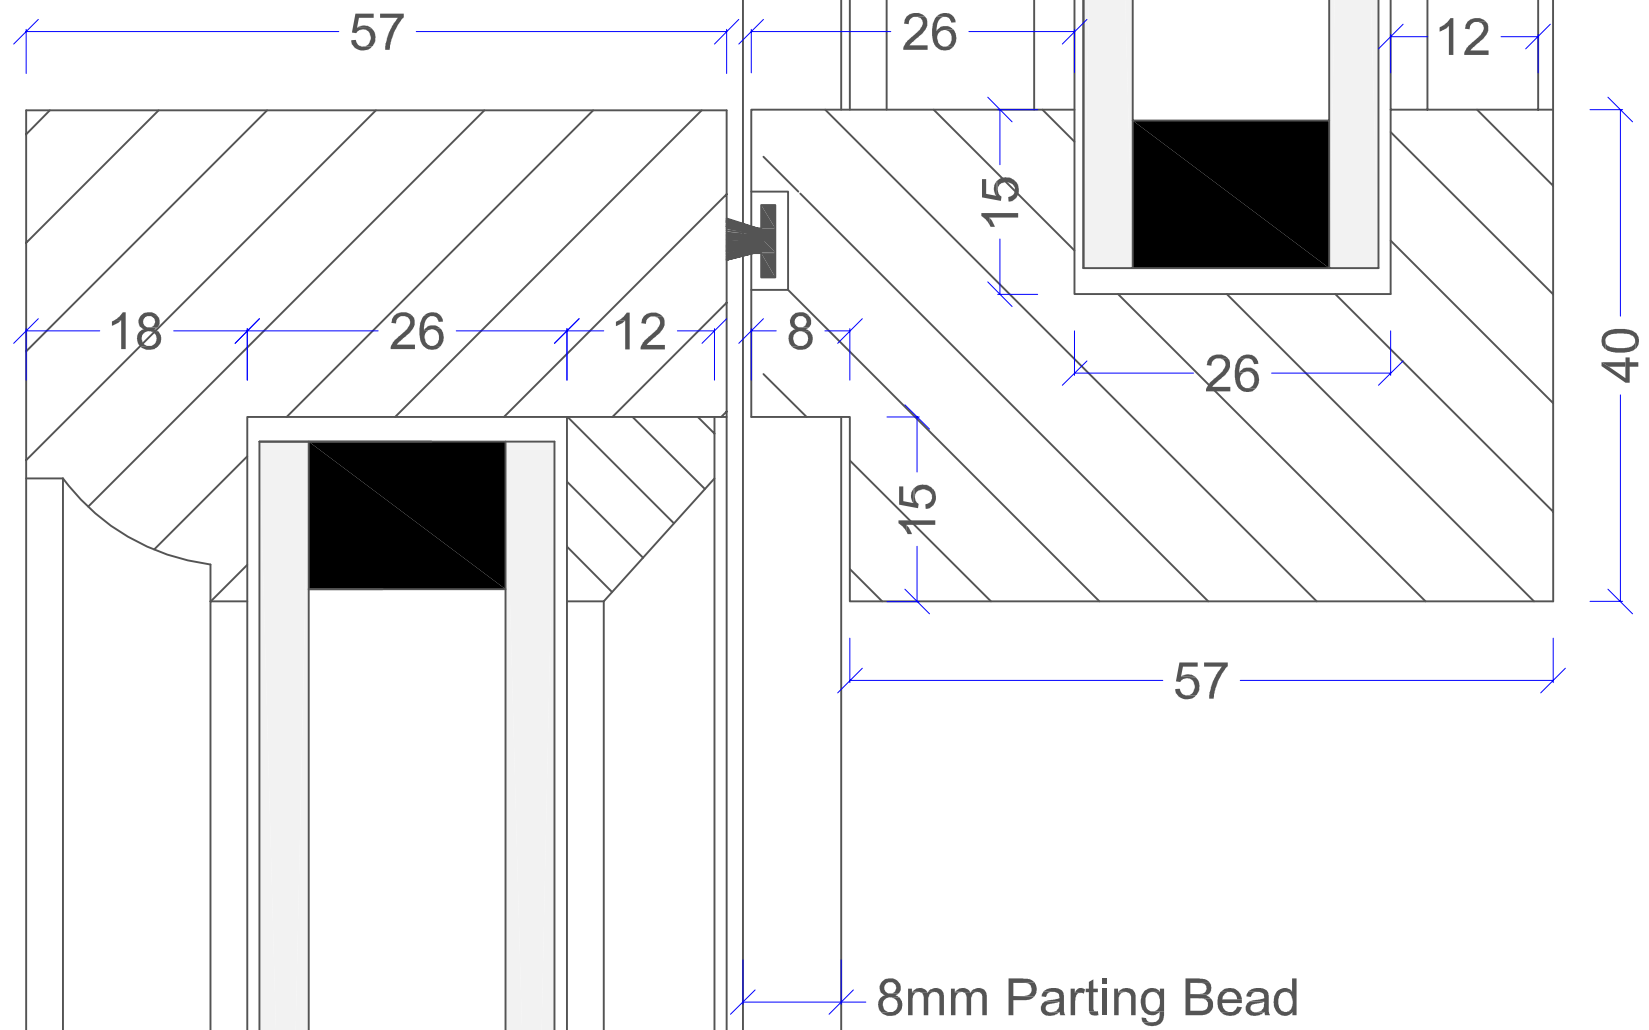

I
n
t
e
r
n
a
l

E
x
t
e
r
n
a
l

DB
Advanced Carpentry
&
Joinery Ltd

19 Sarsfield Road
Perivale, UB6 7AE

Project name:

Workshop

Project:

Sash window - glass unit 24mm

Drawing name:

Meeting rails+

| Date | Job No | Rev |
|------------|-------------|-----|
| 25.09.2014 | not applic. | C |