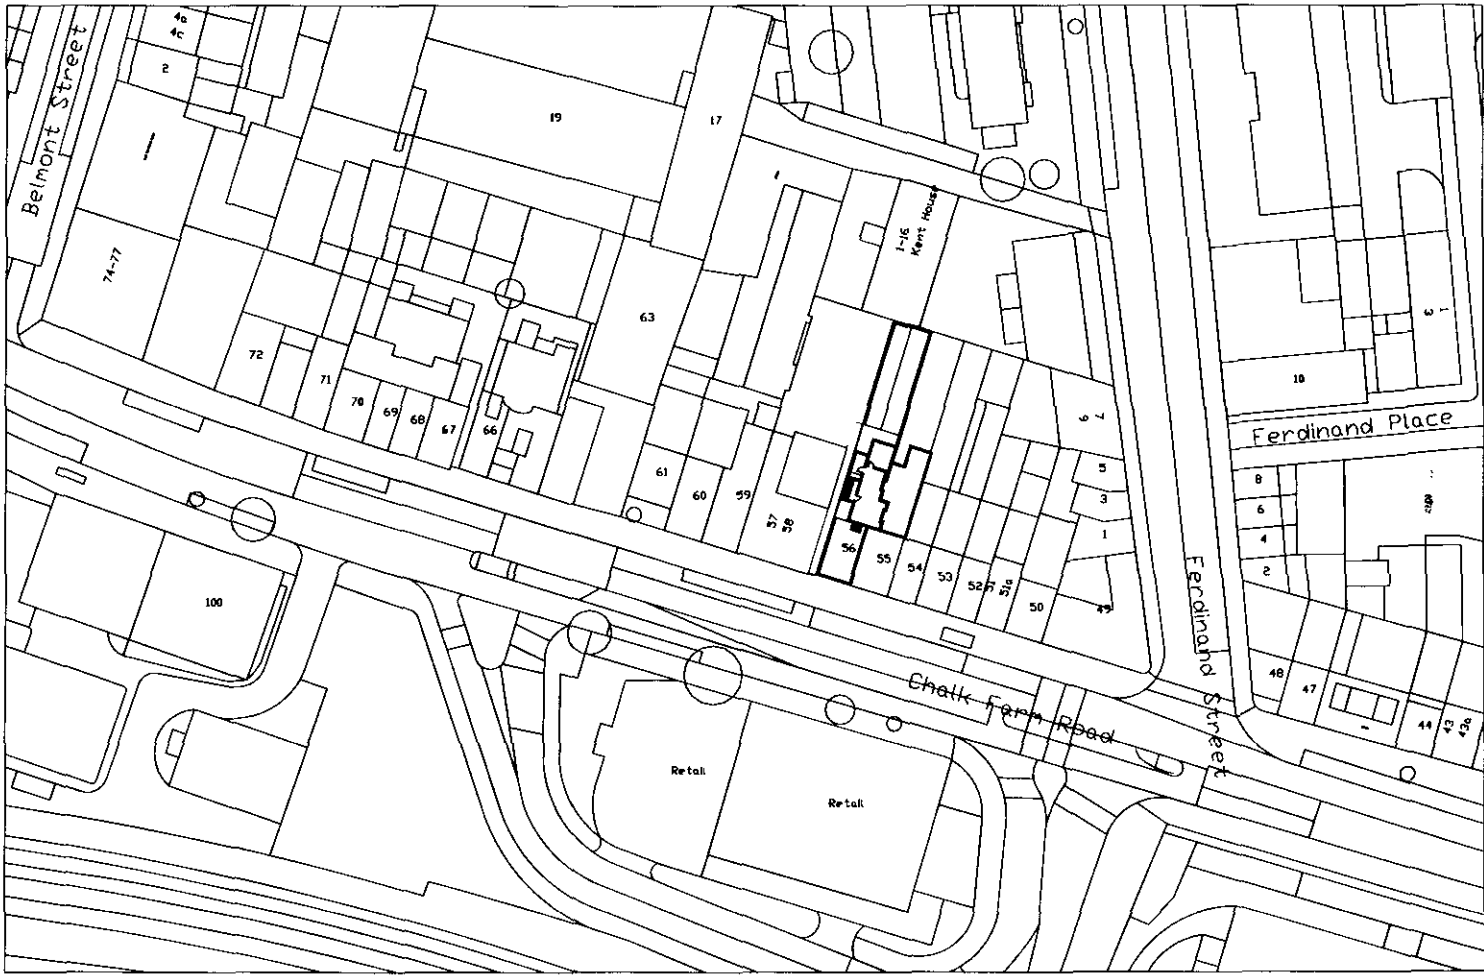

SK100	NORTH  Note: all plans are orientated due north unless otherwise stated
-------	--

(c) UKMap Copyright. The GeoInformation Group 2010 Licence No. LANDMLON100003121118

RECEIVED 19 NOV 2010

Rev	Notes	Date
Drawn	JB	Chk. JB
		Date 25.08.10
DO NOT SCALE THE DRAWING, ALL DIMENSIONS MUST BE CHECKED ON SITE. JNB DESIGN ARE TO BE INFORMED OF ANY DISCREPANCIES PRIOR TO CONSTRUCTION. THE DRAWING AND ANY OF THE DETAILS THEREIN REMAIN THE COPYRIGHT OF JNB DESIGN		
<input type="radio"/> Legal <input checked="" type="radio"/> Planning <input type="radio"/> Tender <input type="radio"/> Construction <input type="radio"/> As-built		
 JNB DESIGN		
Contact JNB Design, Ringley House, 349 Royal College Street, NW1 9QS info@jnbdesign.co.uk, www.jnbdesign.co.uk		
Client MIKE & TARA KENNEY		
Project 56 CHALK FARM ROAD LONDON, NW1 8AN		
Drawing Title ORDNANCE SUREVY SITE LOCATION PLAN		
Drawing no.	Size	Scale
109/SK100	A3	1:1000