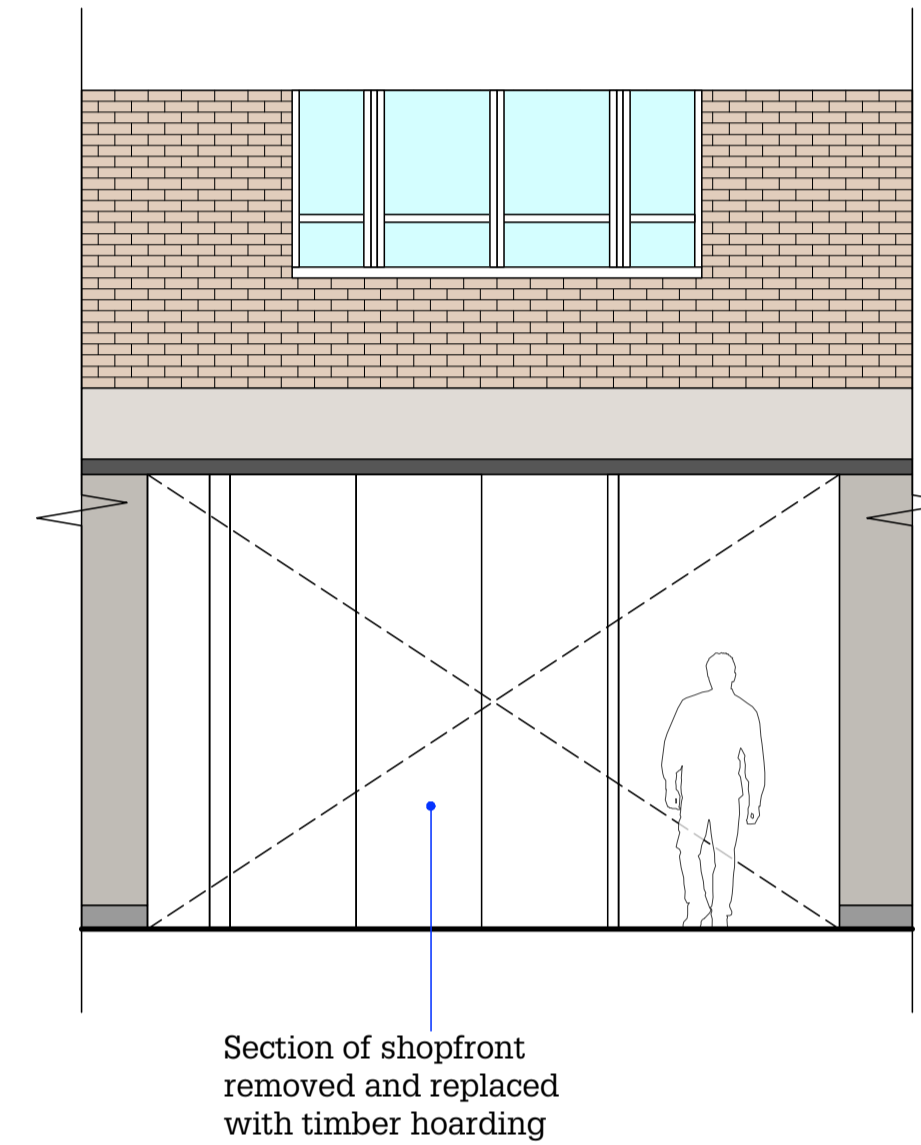

Existing Shopfront Elevations

Existing Shop Photo

Location Plan
Scale 1:150 @ A1

Important Note:
This drawing is copyright of Studio Fox Ltd and no portion should be used without consent. All dimensions and levels on this drawing are to be checked on site by the contractor and any discrepancies reported to Studio Fox Ltd, prior to commencement of any work. If in doubt ask!

Drawing Scales:
0 1000 2000 3000 4000
Scale 1:50 @ A1

Drawing Status:
APPROVAL

Revision: Date: By: Description:

Existing Exterior Elevation AA
Scale 1:50 @ A1

Existing Exterior Elevation BB
Scale 1:50 @ A1

Existing Exterior Elevation CC
Scale 1:50 @ A1