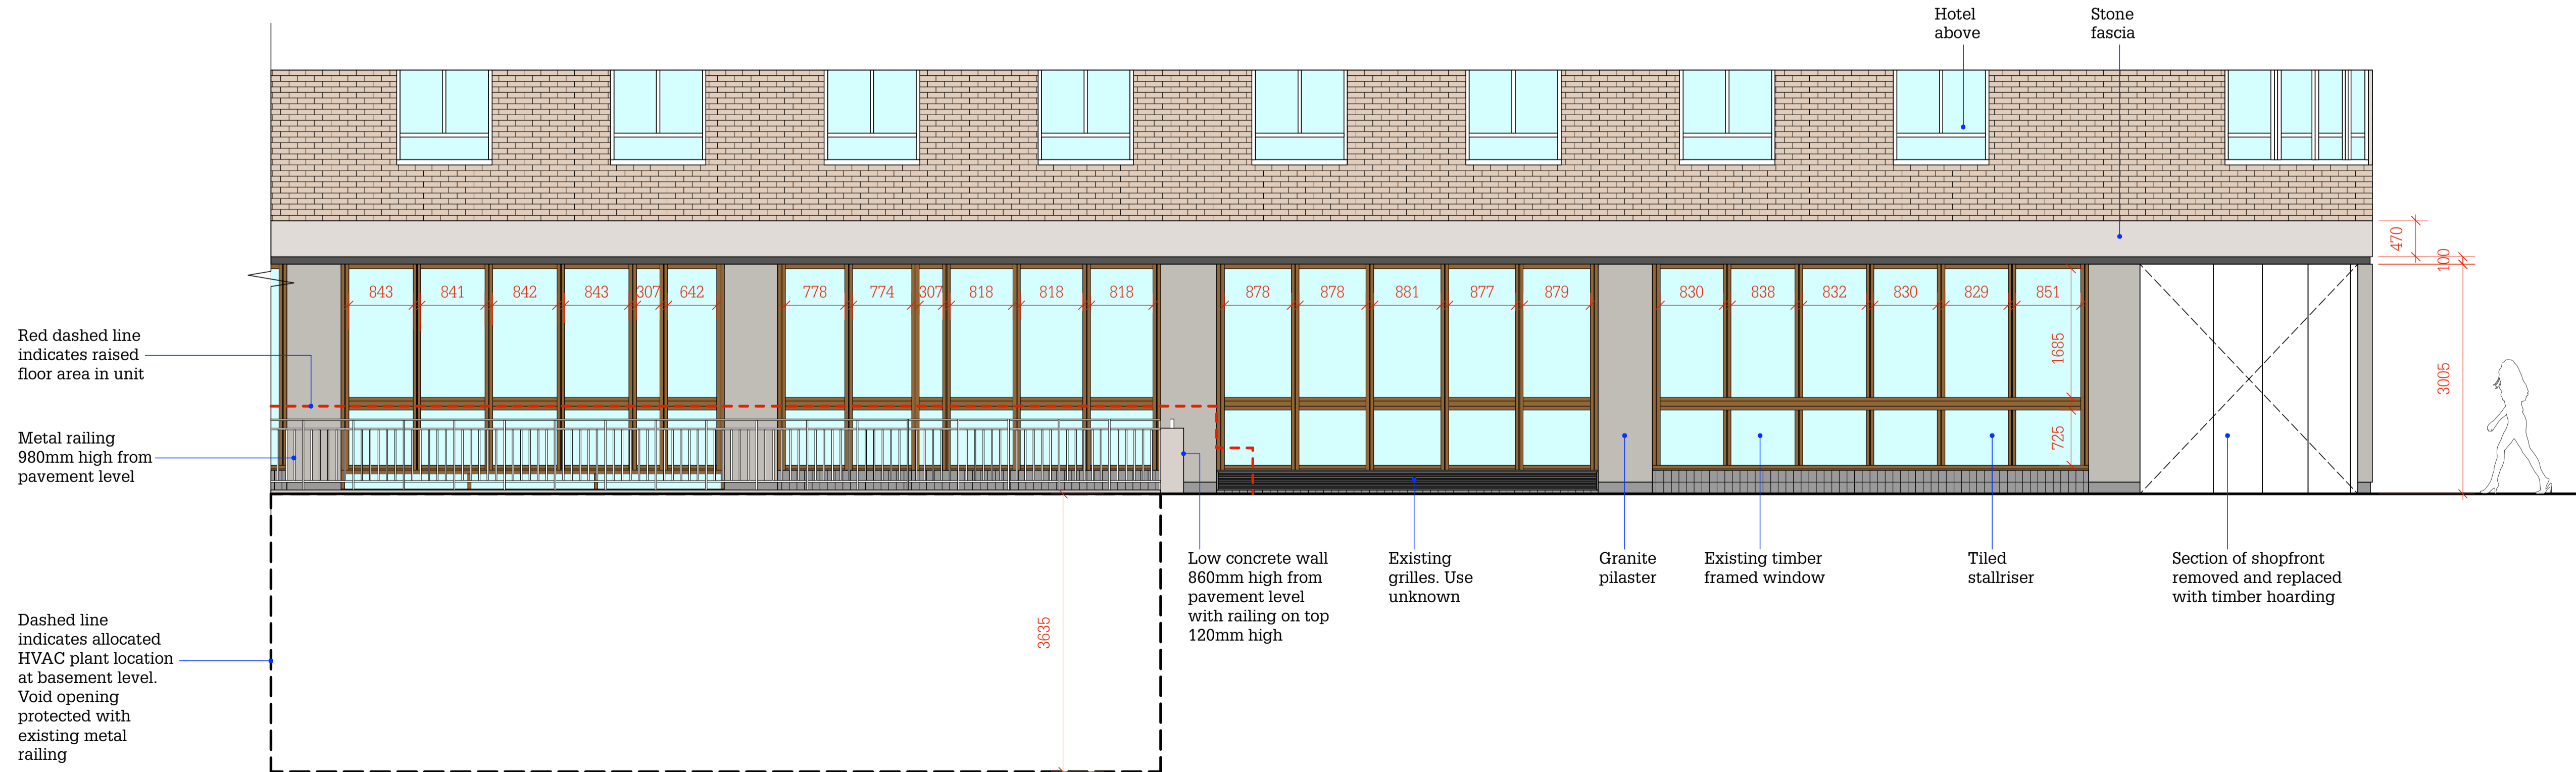

Existing Shopfront Elevations

Existing Shop Photo

Location Plan
Scale 1:150 @ A1

Important Note:
This drawing is copyright of Studio Fox Ltd and no portion should be used without consent. All dimensions and levels on this drawing are to be checked on site by the contractor and any discrepancies reported to Studio Fox Ltd, prior to commencement of any work. If in doubt ask!

Drawing Scales:
0 1000 2000 3000 4000
Scale 1:50 @ A1

Drawing Status:
APPROVAL

Revision: Date: By: Description:

Existing Exterior Elevation AA
Scale 1:50 @ A1

Existing Exterior Elevation BB
Scale 1:50 @ A1

Existing Exterior Elevation CC
Scale 1:50 @ A1