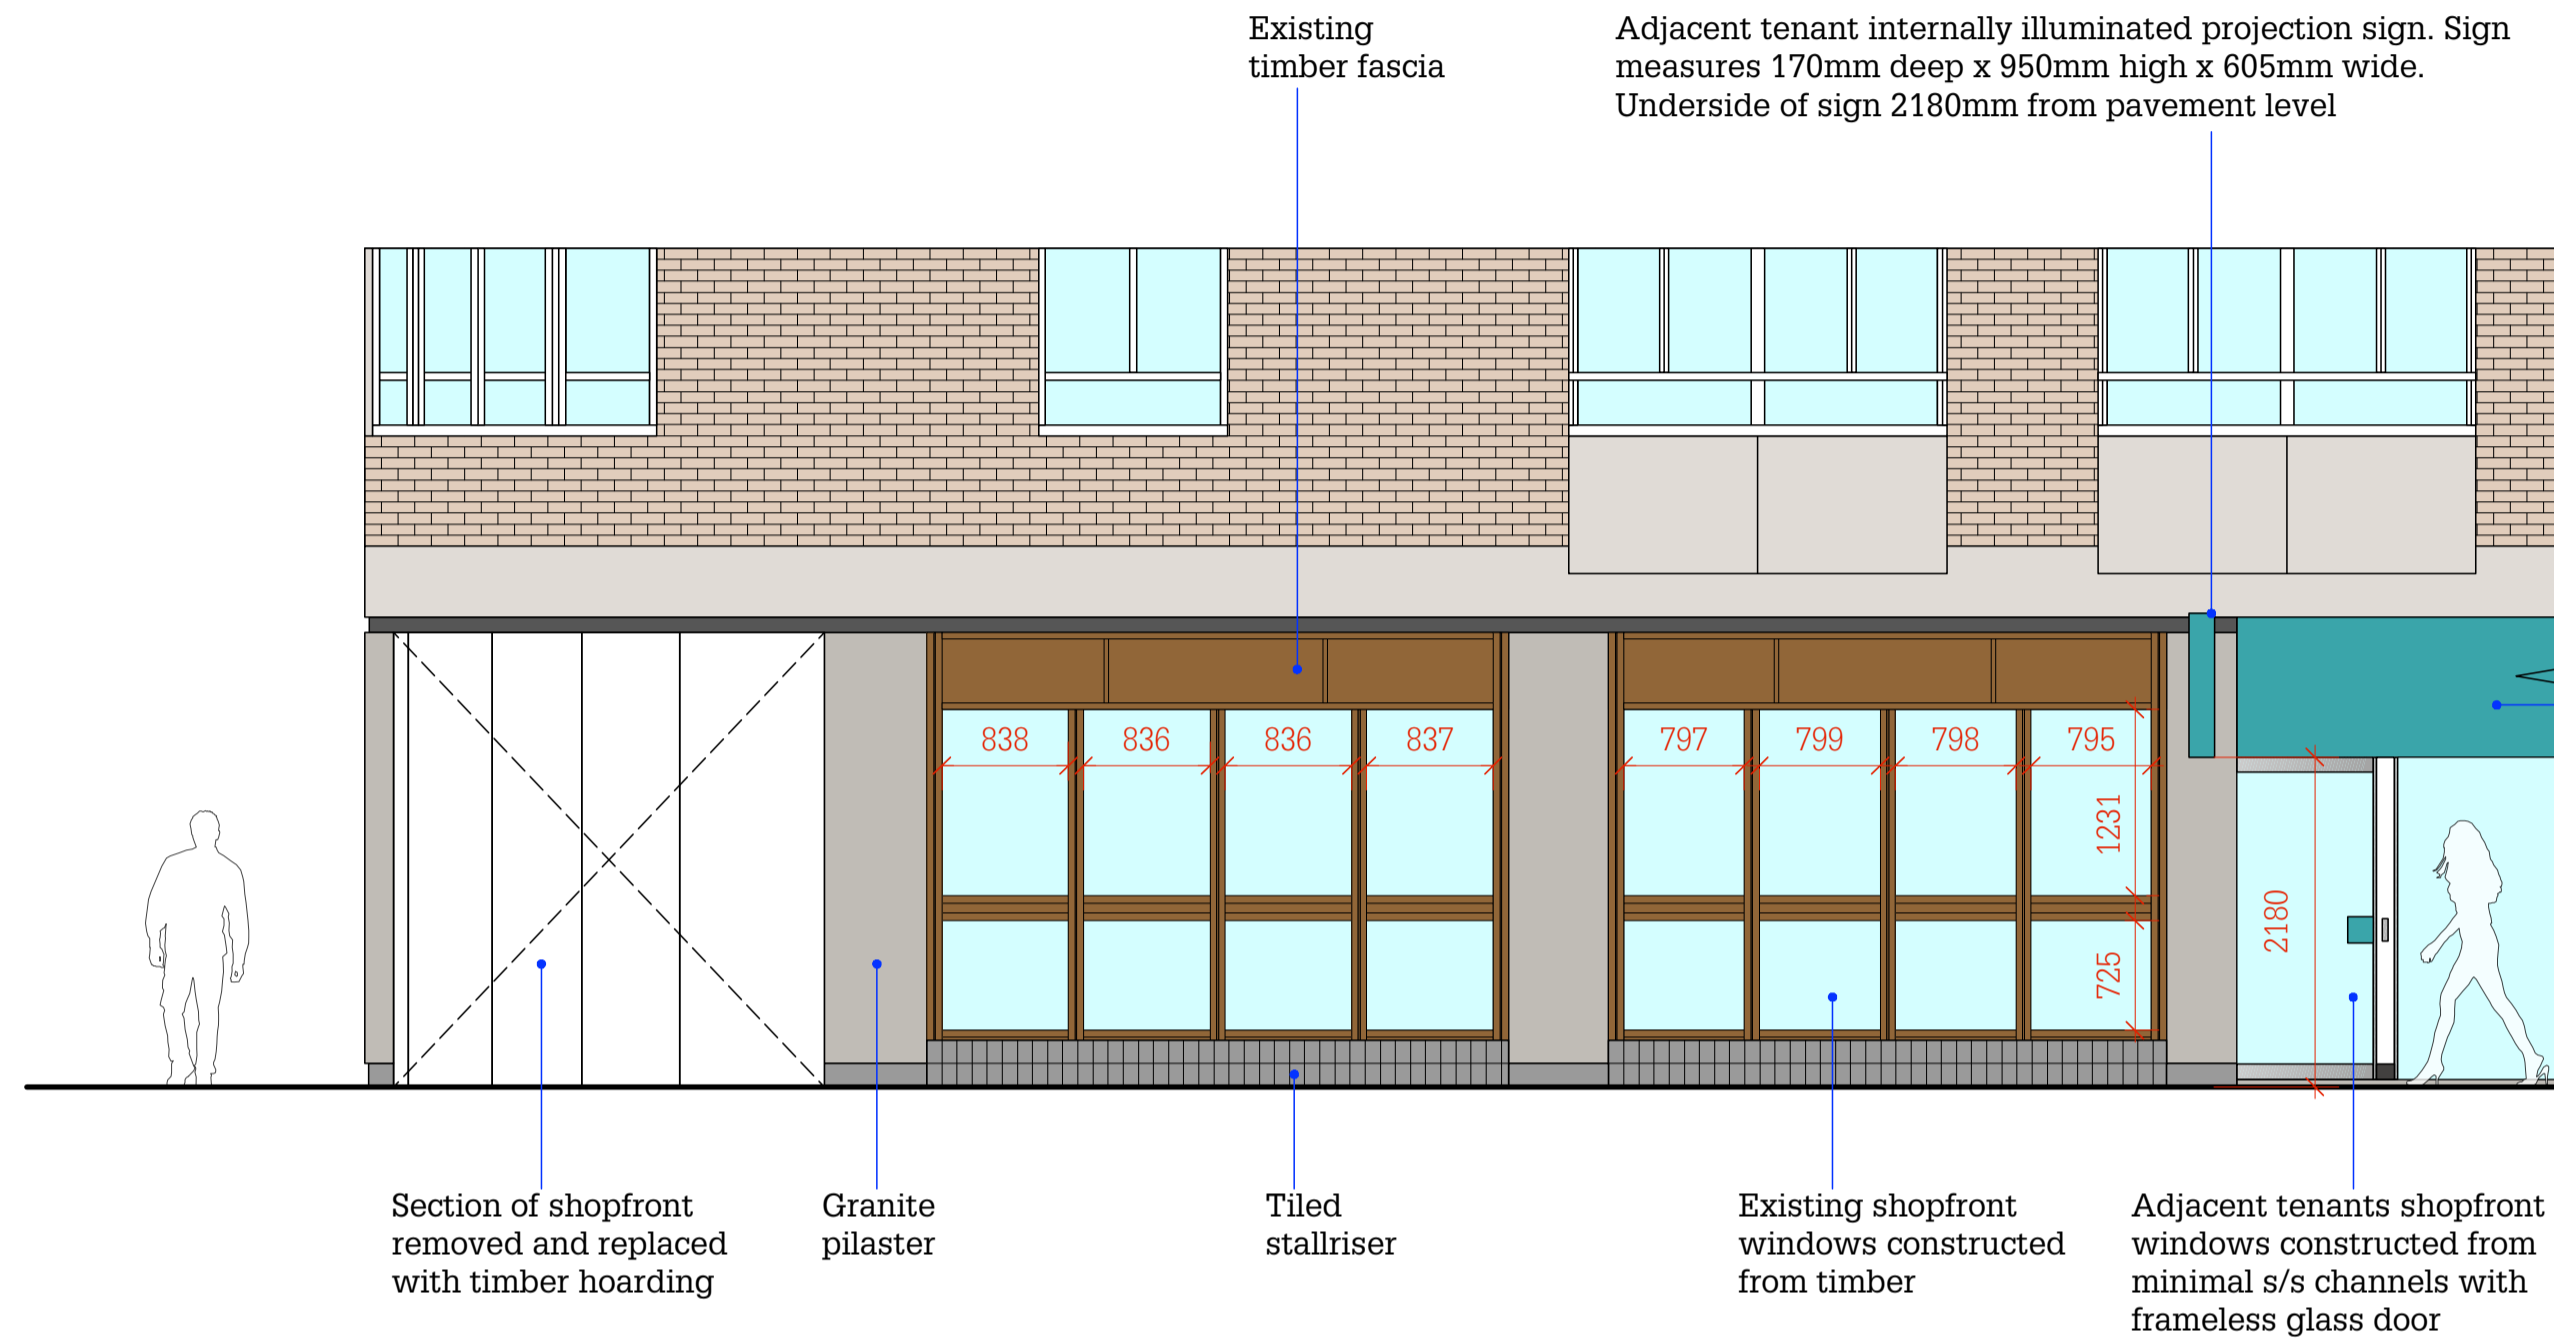

Existing Shopfront Elevations

Existing Shop Photo

Location Plan
Scale 1:150 @ A1

Important Note:
This drawing is copyright of Studio Fox Ltd and no portion should be used without consent. All dimensions and levels on this drawing are to be checked on site by the contractor and any discrepancies reported to Studio Fox Ltd, prior to commencement of any work. If in doubt ask!

Drawing Scales:
0 1000 2000 3000 4000
Scale 1:50 @ A1

Drawing Status:
APPROVAL

Revision: Date: By: Description:

Existing Exterior Elevation AA
Scale 1:50 @ A1

Existing Exterior Elevation BB
Scale 1:50 @ A1

Existing Exterior Elevation CC
Scale 1:50 @ A1