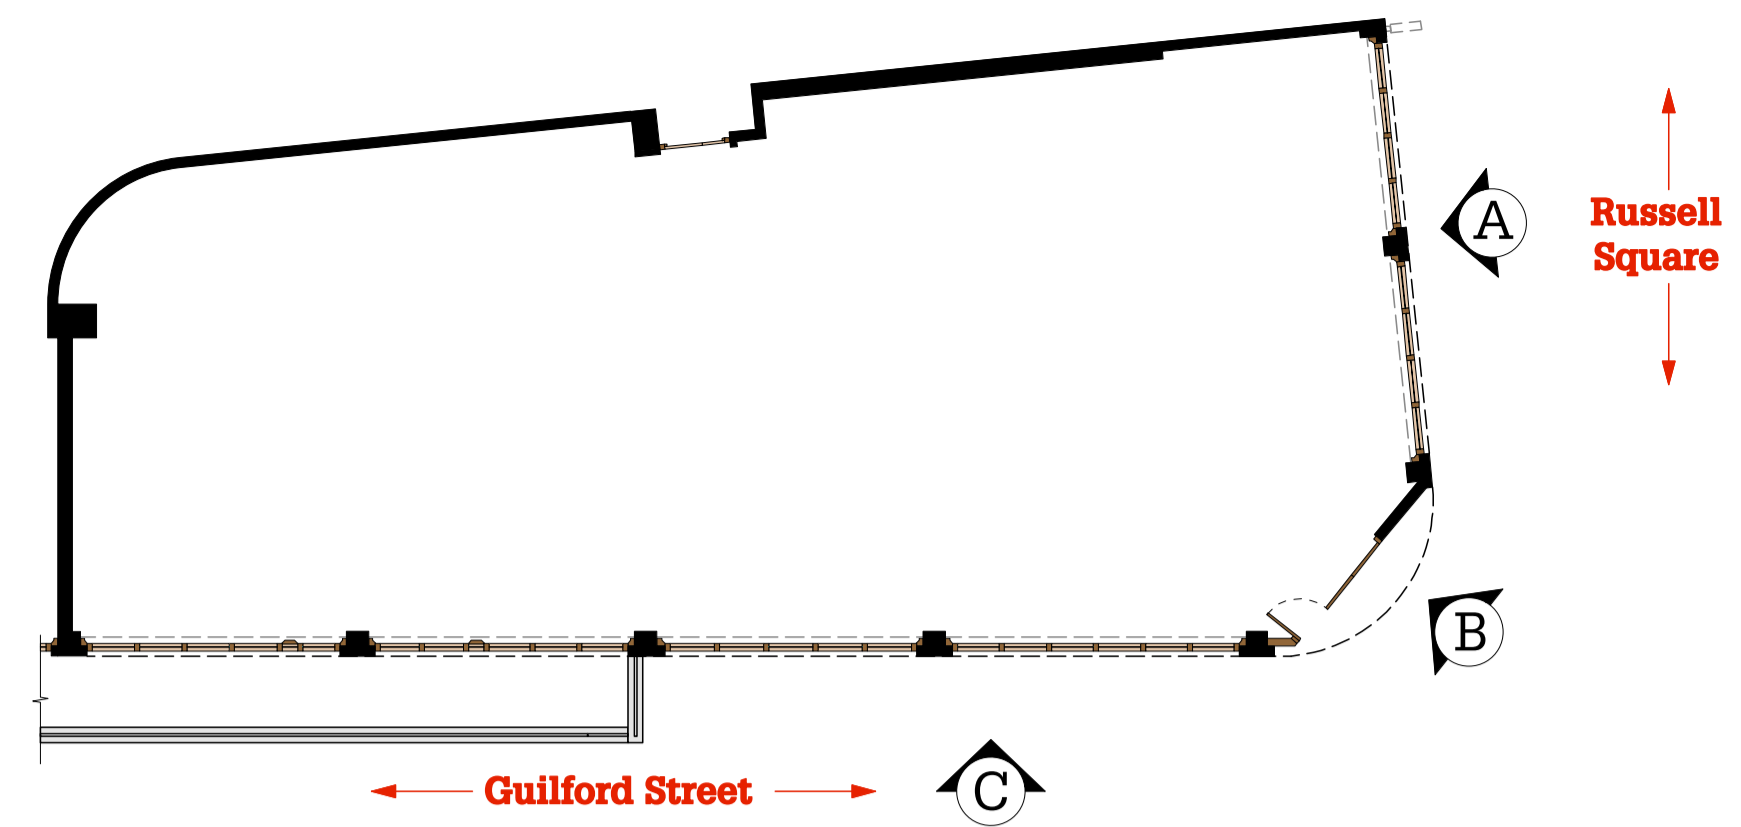

Existing Shopfront Elevations

Existing Shop Photo

Location Plan
Scale 1:150 @ A1

Important Note:
This drawing is copyright of Studio Fox Ltd and no portion should be used without consent. All dimensions and levels on this drawing are to be checked on site by the contractor and any discrepancies reported to Studio Fox Ltd, prior to commencement of any work. If in doubt ask!

Drawing Scales:
0 1000 2000 3000 4000
Scale 1:50 @ A1

Drawing Status:
APPROVAL

Revision: Date: By: Description:

Existing Exterior Elevation AA
Scale 1:50 @ A1

Existing Exterior Elevation BB
Scale 1:50 @ A1

Existing Exterior Elevation CC
Scale 1:50 @ A1