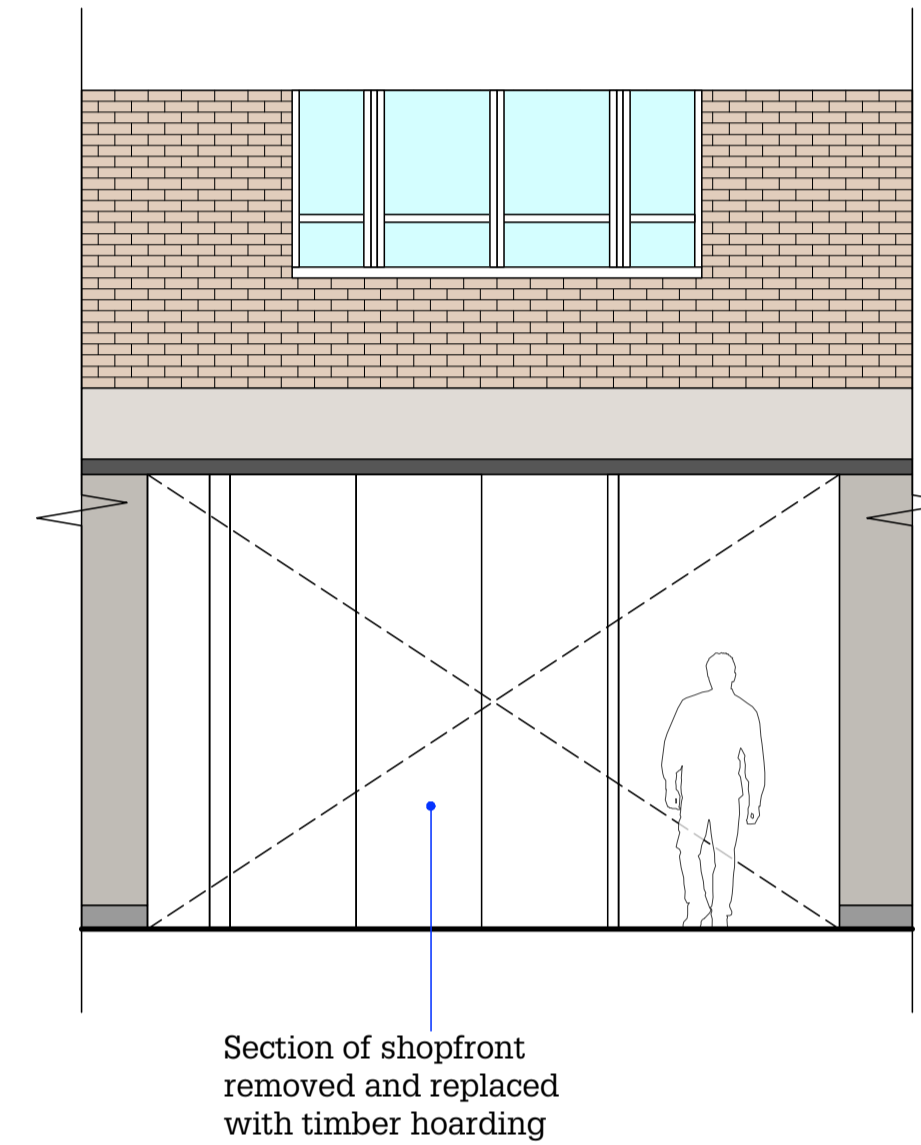

Existing Shopfront Elevations

Existing Shop Photo

Location Plan
Scale 1:150 @ A1

Important Note:
This drawing is copyright of Studio Fox Ltd and no portion should be used without consent. All dimensions and levels on this drawing are to be checked on site by the contractor and any discrepancies reported to Studio Fox Ltd, prior to commencement of any work. If in doubt ask!

Drawing Scales:
0 1000 2000 3000 4000
Scale 1:50 @ A1

Drawing Status:
APPROVAL

Revision:	Date:	By:	Description:

Existing Exterior Elevation AA
Scale 1:50 @ A1

Existing Exterior Elevation BB
Scale 1:50 @ A1

Existing Exterior Elevation CC
Scale 1:50 @ A1