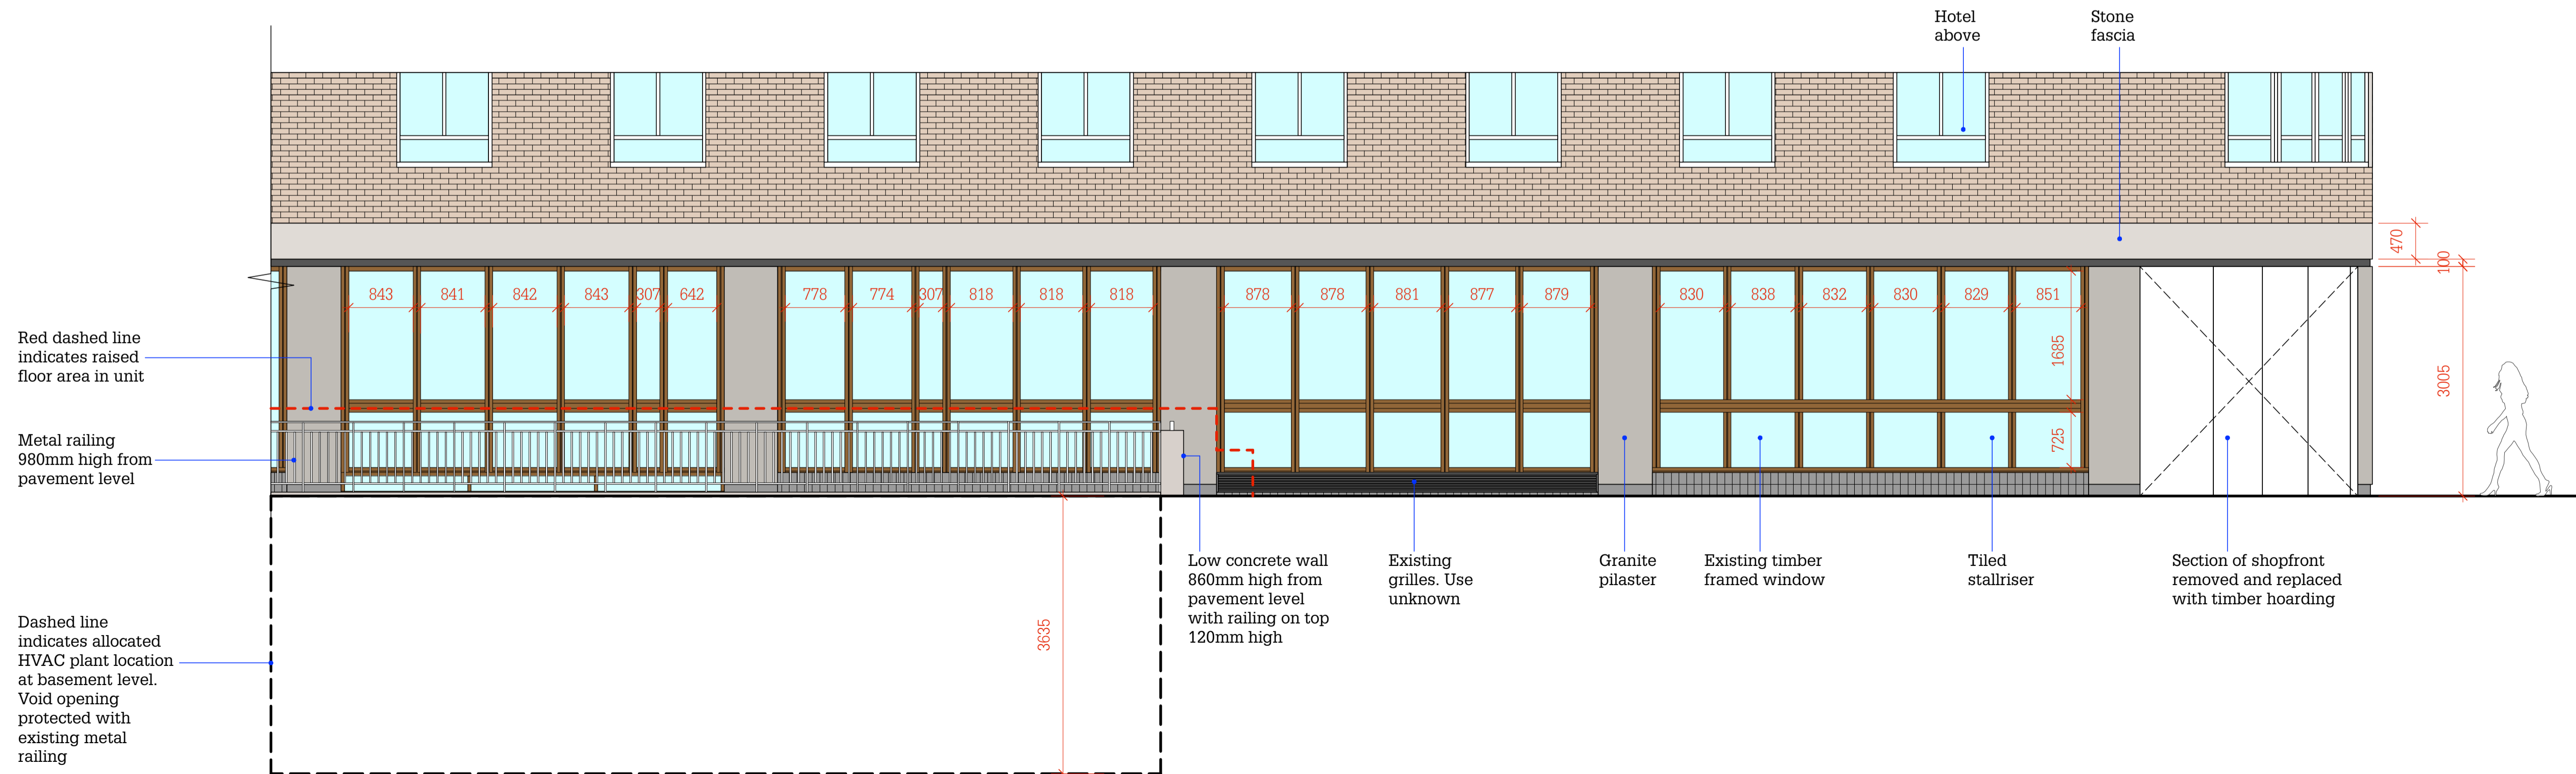

Existing Shopfront Elevations

Existing Shop Photo

Location Plan
Scale 1:150 @ A1

Important Note:
This drawing is copyright of Studio Fox Ltd and no portion should be used without consent. All dimensions and levels on this drawing are to be checked on site by the contractor and any discrepancies reported to Studio Fox Ltd, prior to commencement of any work. If in doubt ask!

Drawing Scales:
0 1000 2000 3000 4000
Scale 1:50 @ A1

Drawing Status:
APPROVAL

Revision:	Date:	By:	Description:

Existing Exterior Elevation AA
Scale 1:50 @ A1

Existing Exterior Elevation BB
Scale 1:50 @ A1

Existing Exterior Elevation CC
Scale 1:50 @ A1