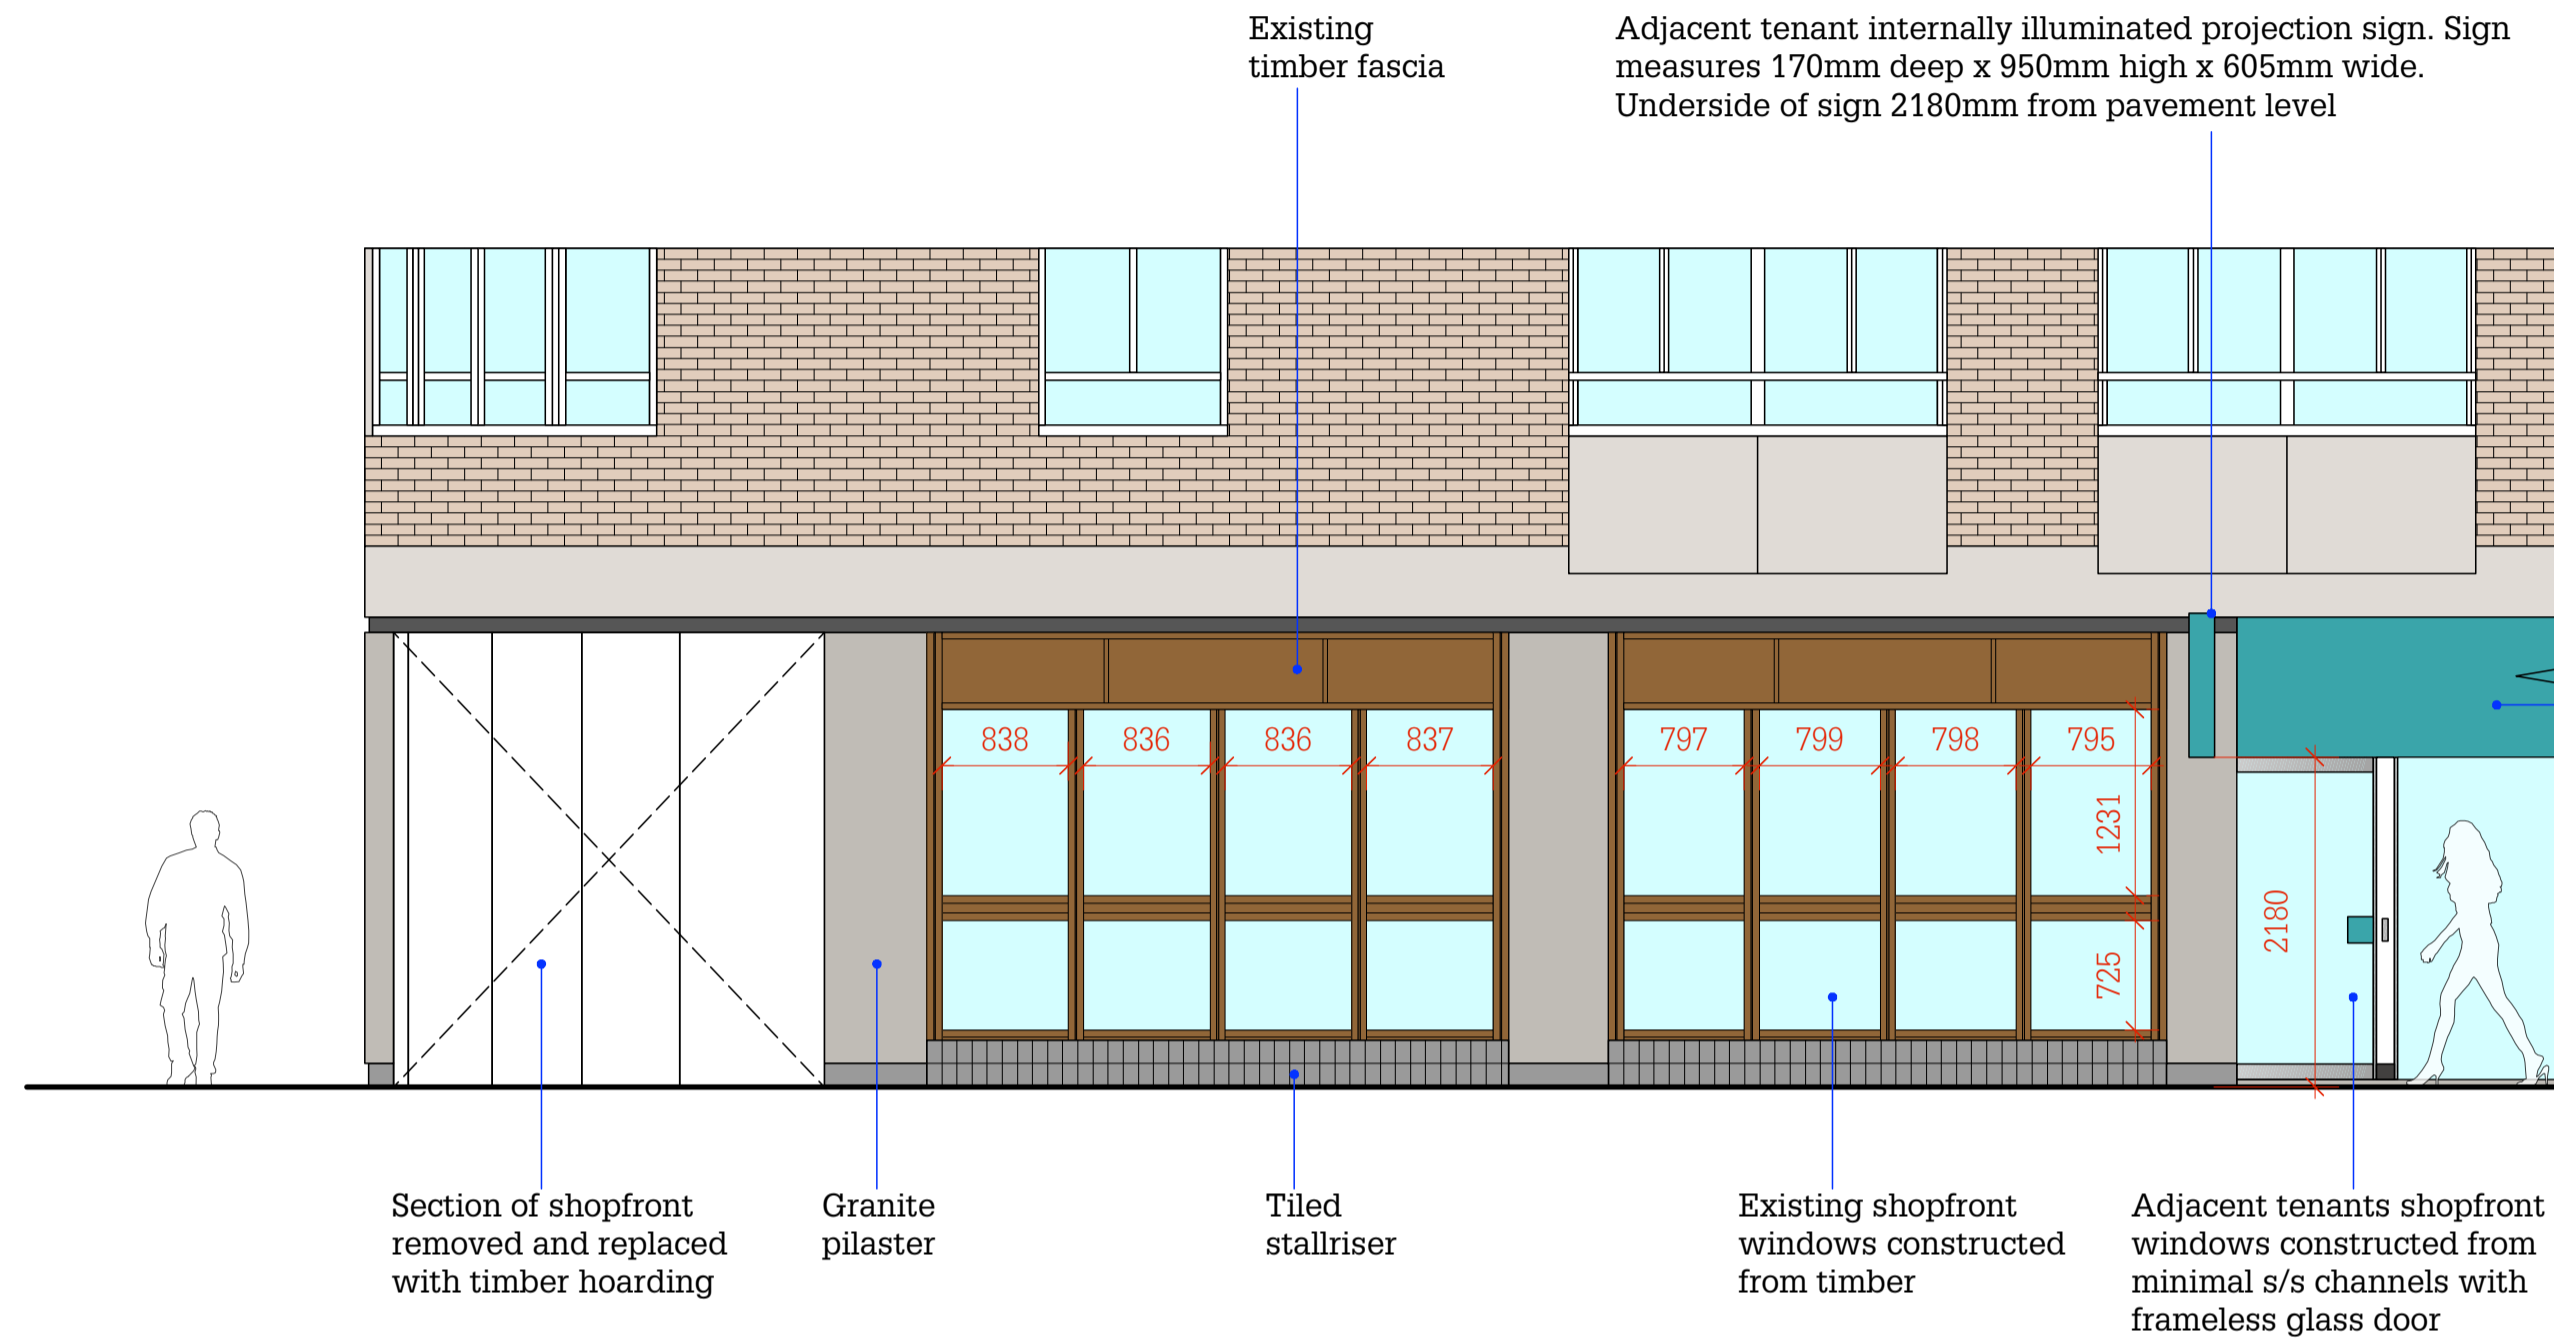

Existing Shopfront Elevations

Existing Shop Photo

Location Plan
Scale 1:150 @ A1

Important Note:
This drawing is copyright of Studio Fox Ltd and no portion should be used without consent. All dimensions and levels on this drawing are to be checked on site by the contractor and any discrepancies reported to Studio Fox Ltd, prior to commencement of any work. If in doubt ask!

Drawing Scales:
0 1000 2000 3000 4000
Scale 1:50 @ A1

Drawing Status:
APPROVAL

Revision:	Date:	By:	Description:

Existing Exterior Elevation AA
Scale 1:50 @ A1

Existing Exterior Elevation BB
Scale 1:50 @ A1

Existing Exterior Elevation CC
Scale 1:50 @ A1