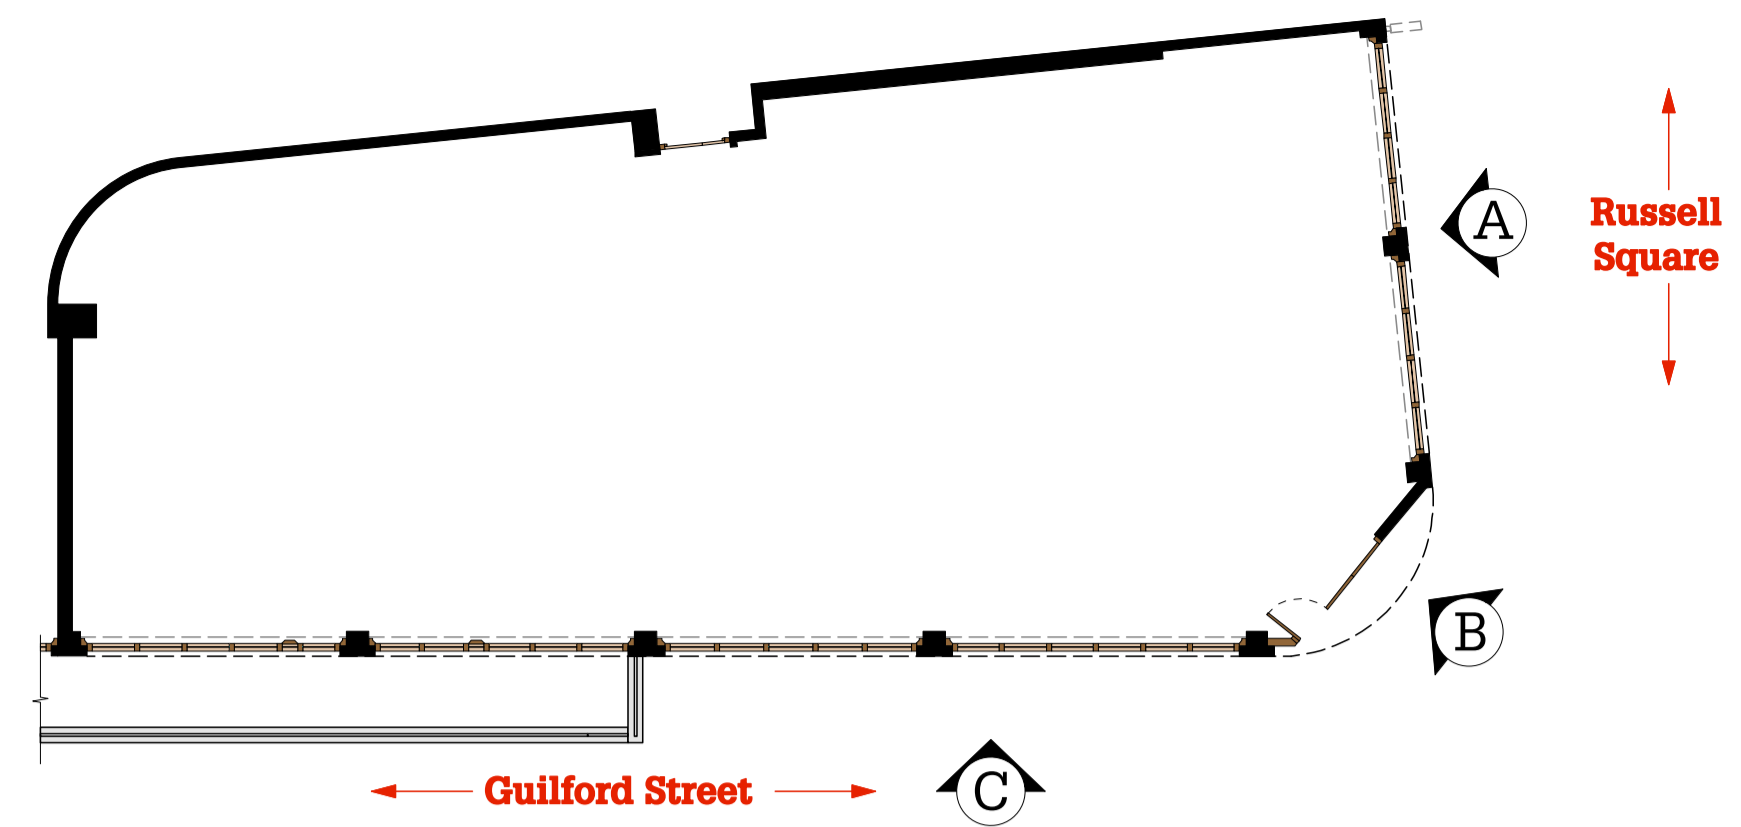

Existing Shopfront Elevations

Existing Shop Photo

Location Plan
Scale 1:150 @ A1

Important Note:
This drawing is copyright of Studio Fox Ltd and no portion should be used without consent. All dimensions and levels on this drawing are to be checked on site by the contractor and any discrepancies reported to Studio Fox Ltd, prior to commencement of any work. If in doubt ask!

Drawing Scales:
0 1000 2000 3000 4000
Scale 1:50 @ A1

Drawing Status:
APPROVAL

Revision:	Date:	By:	Description:

Existing Exterior Elevation AA
Scale 1:50 @ A1

Existing Exterior Elevation BB
Scale 1:50 @ A1

Existing Exterior Elevation CC
Scale 1:50 @ A1