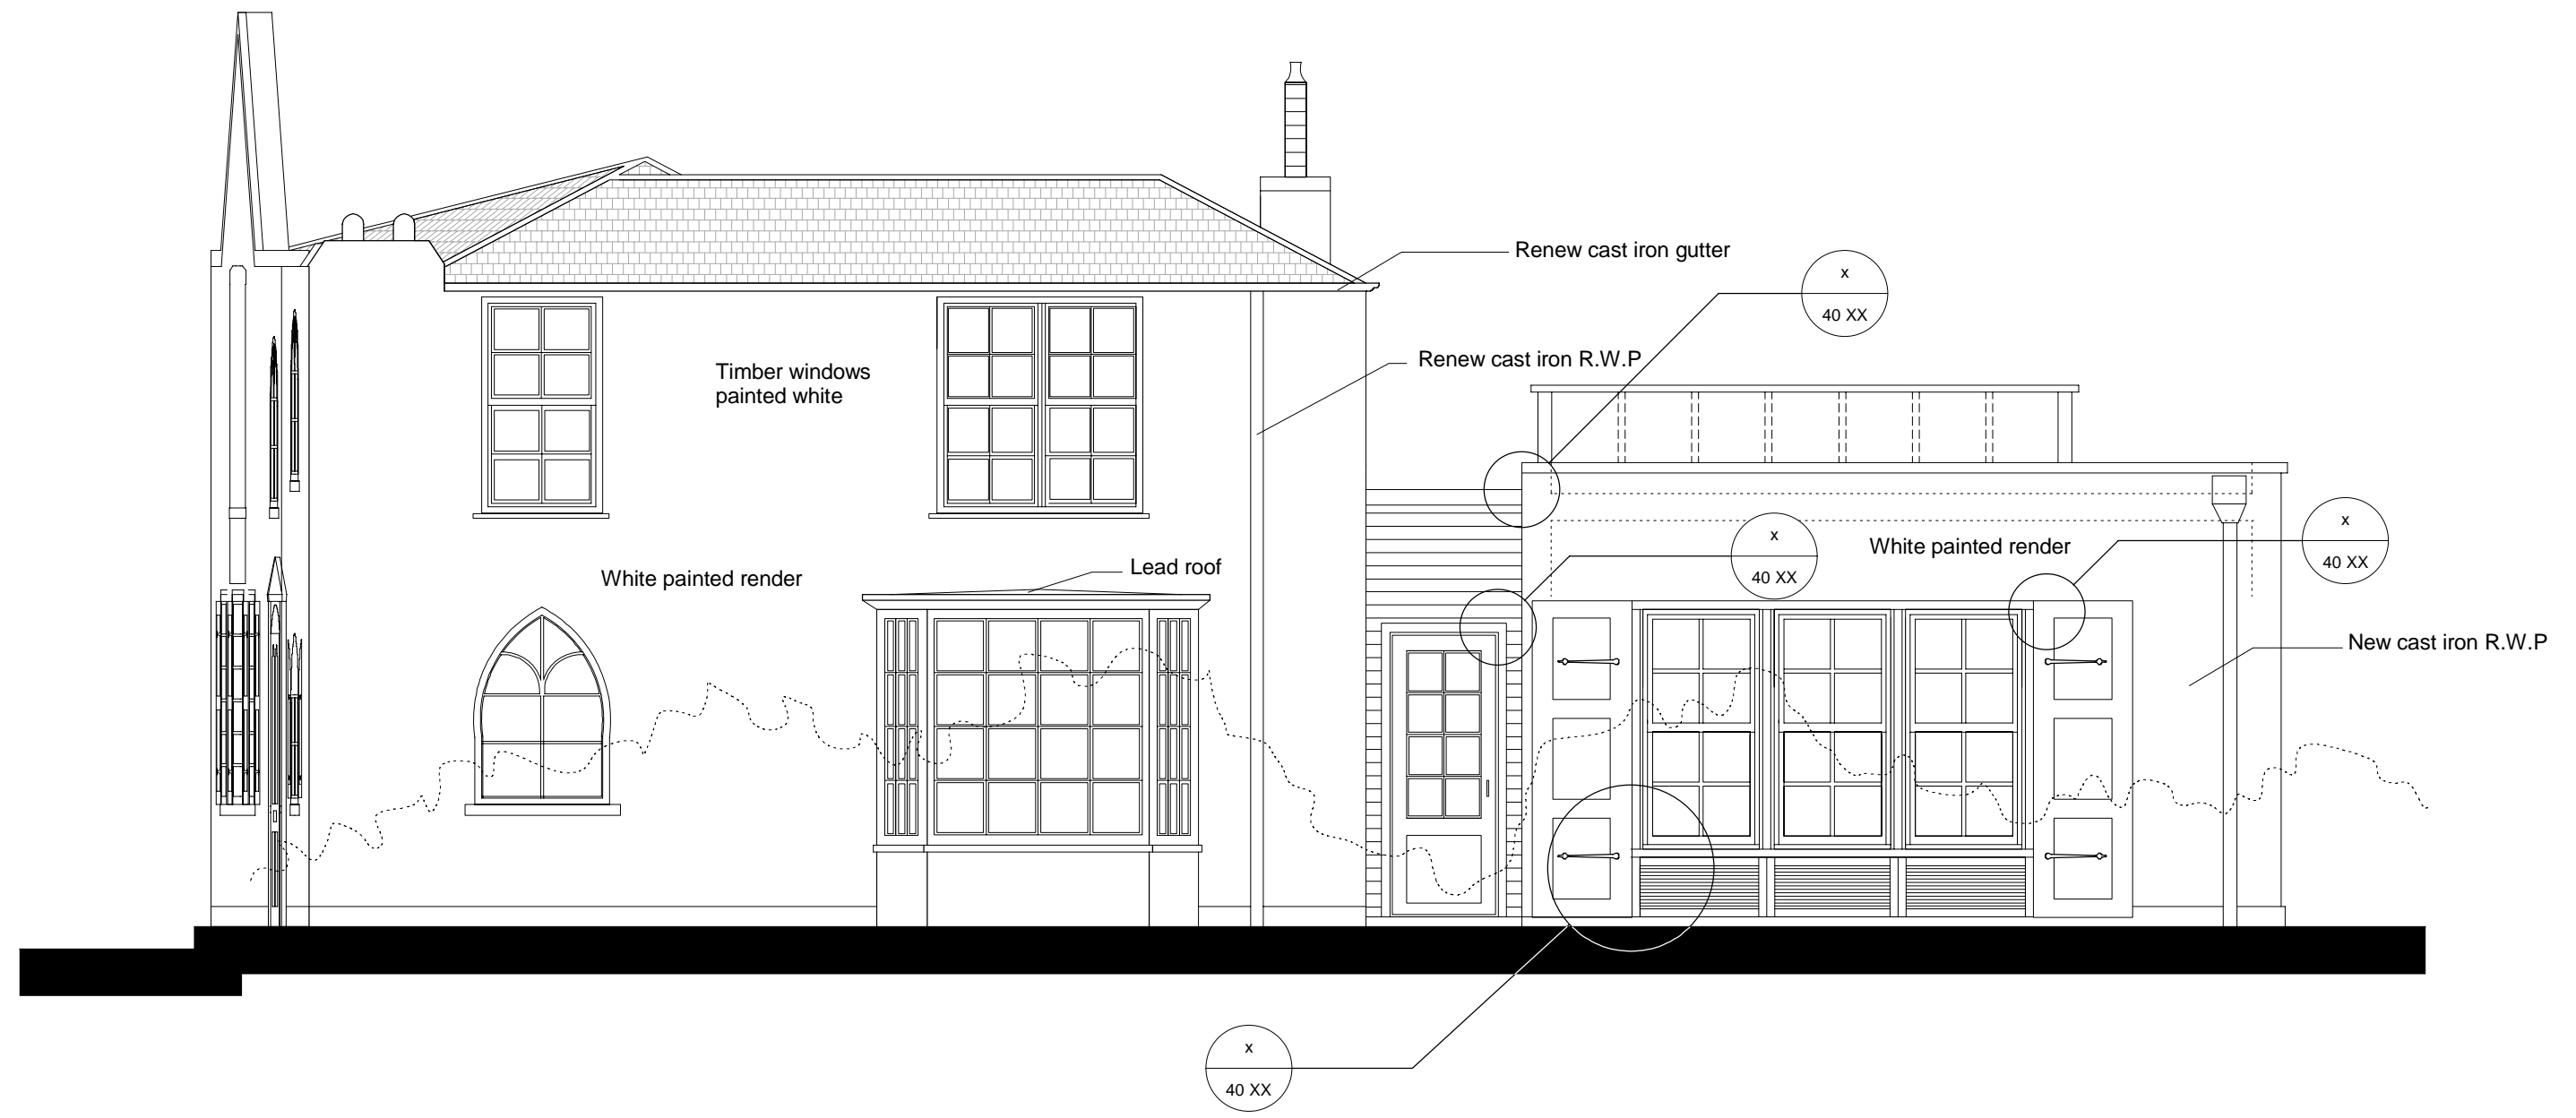

• DO NOT MEASURE FROM DRAWING  
• IF IN DOUBT ASK

KEY

Thomas Brent Associates Ltd.

Seaton House

Terrace Lodge, Admirals Walk,  
Hampstead, NW3  
South Elevation - EXISTING / AS BUILT

Scale 1:50 @ A3

Drawing Number 20 E3 A