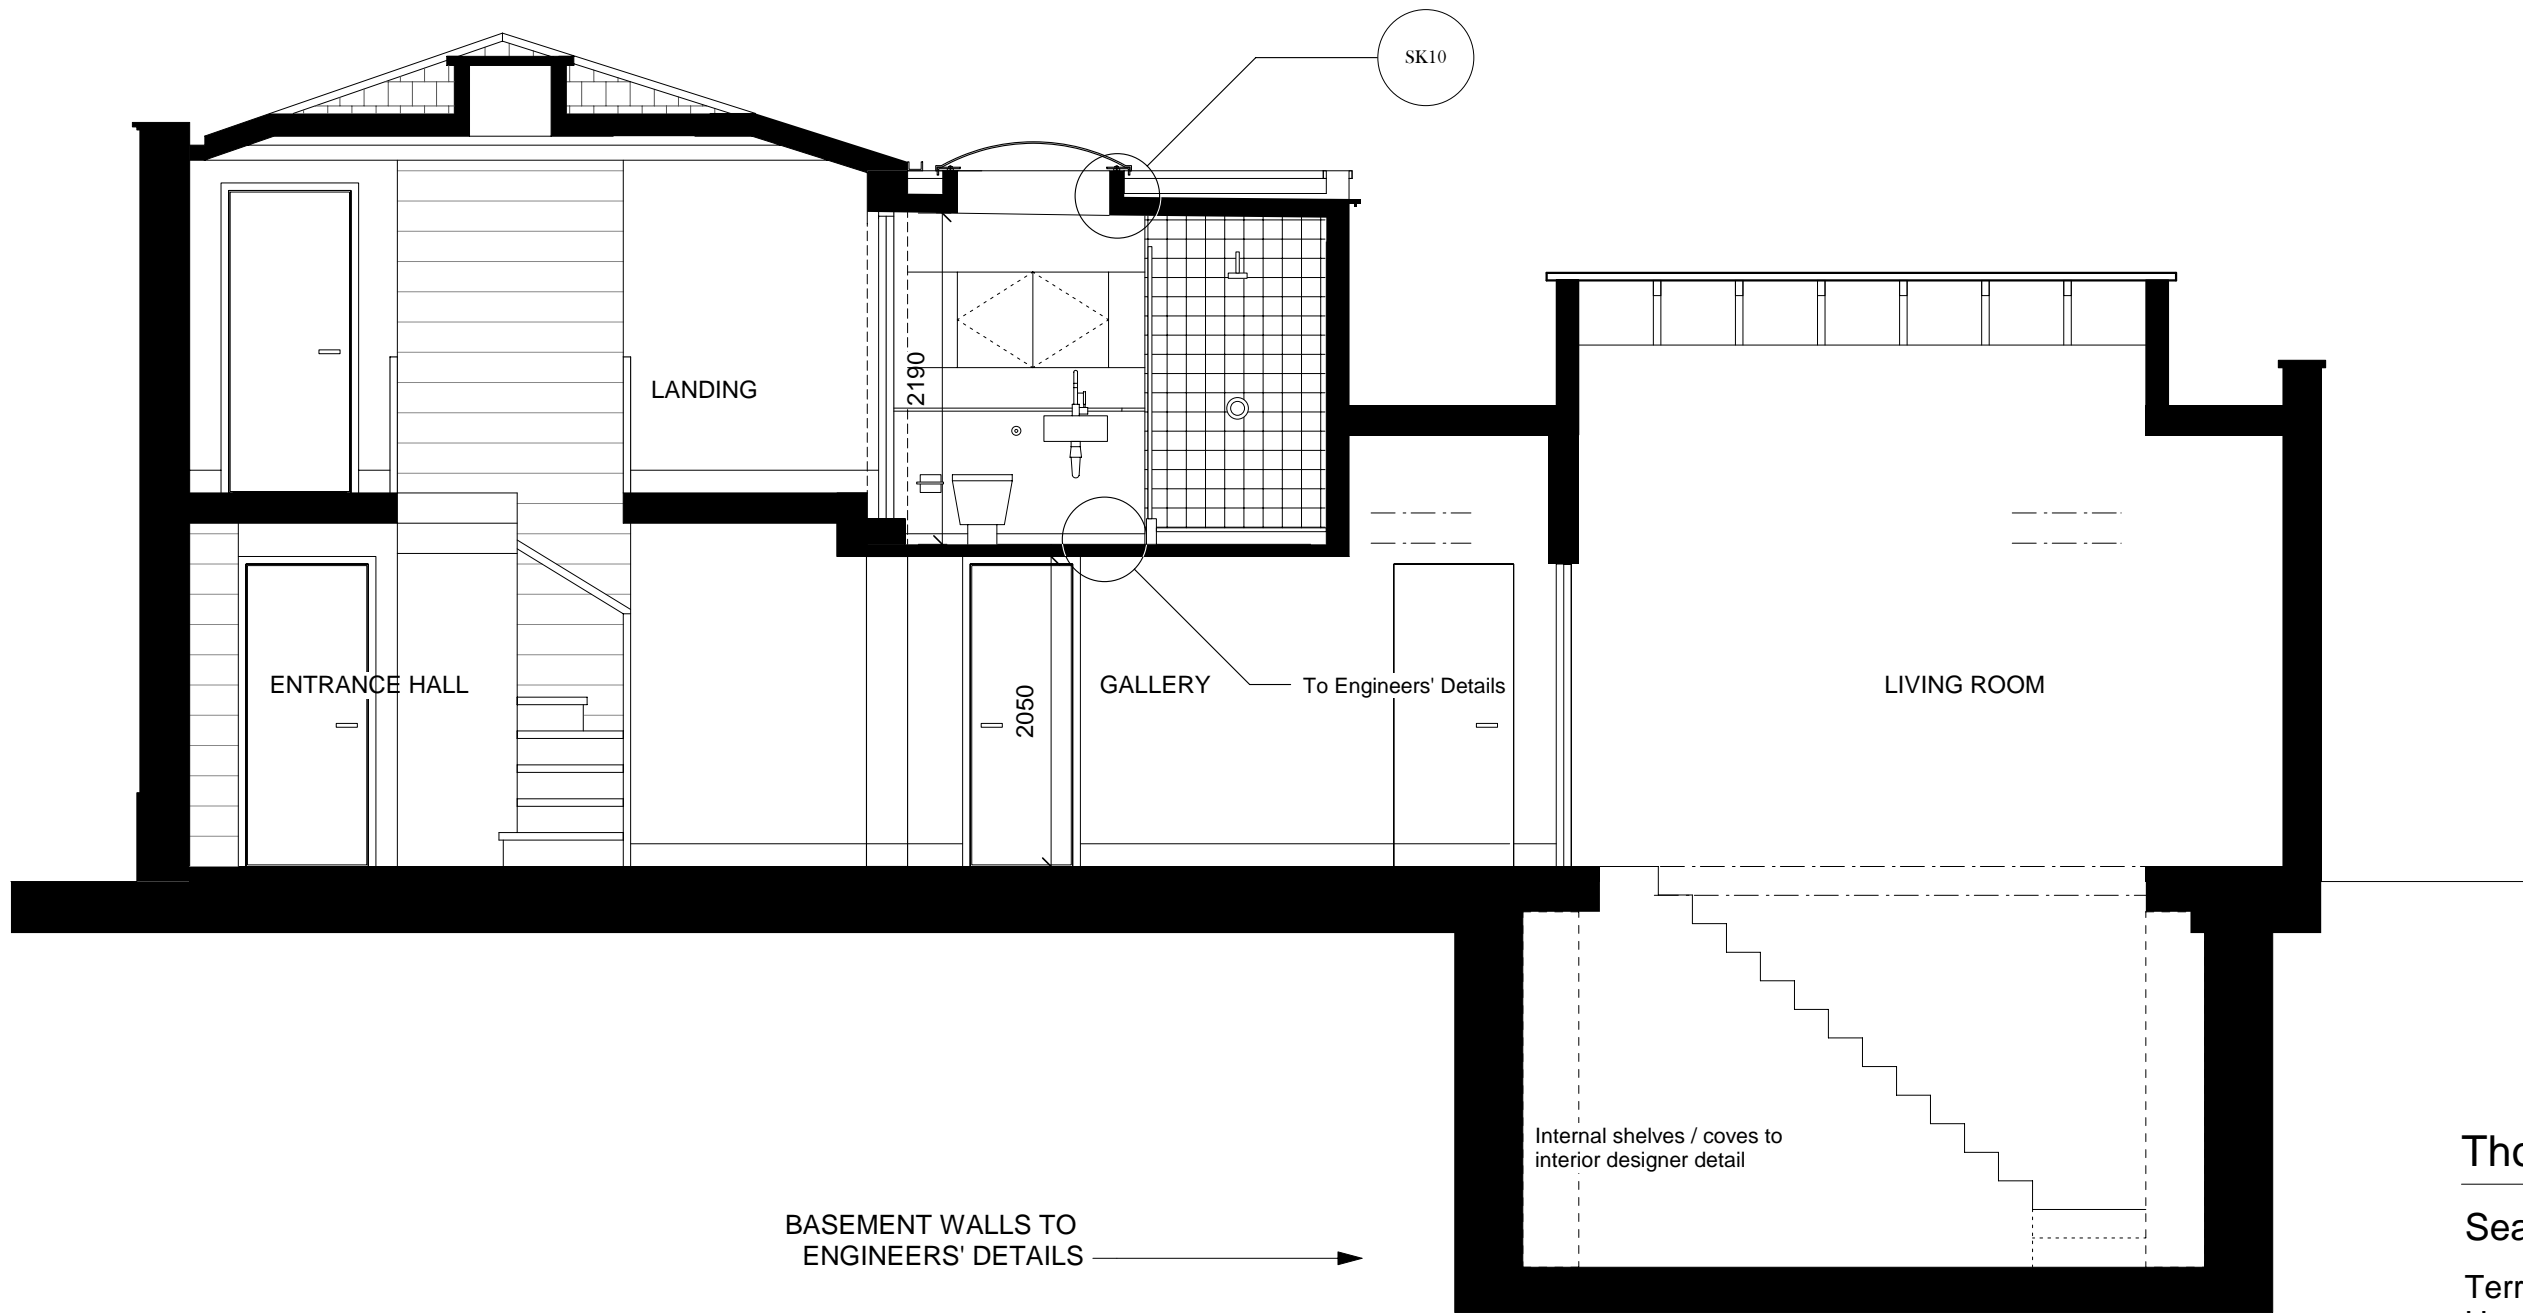

• DO NOT MEASURE FROM DRAWING  
• IF IN DOUBT ASK

KEY

Thomas Brent & Associates Ltd.

Seaton House

Terrace Lodge, Admirals Walk,  
Hampstead, NW3

Section - EXISTING / AS BUILT

Scale 1:50 @ A3

Drawing Number 20 S2A