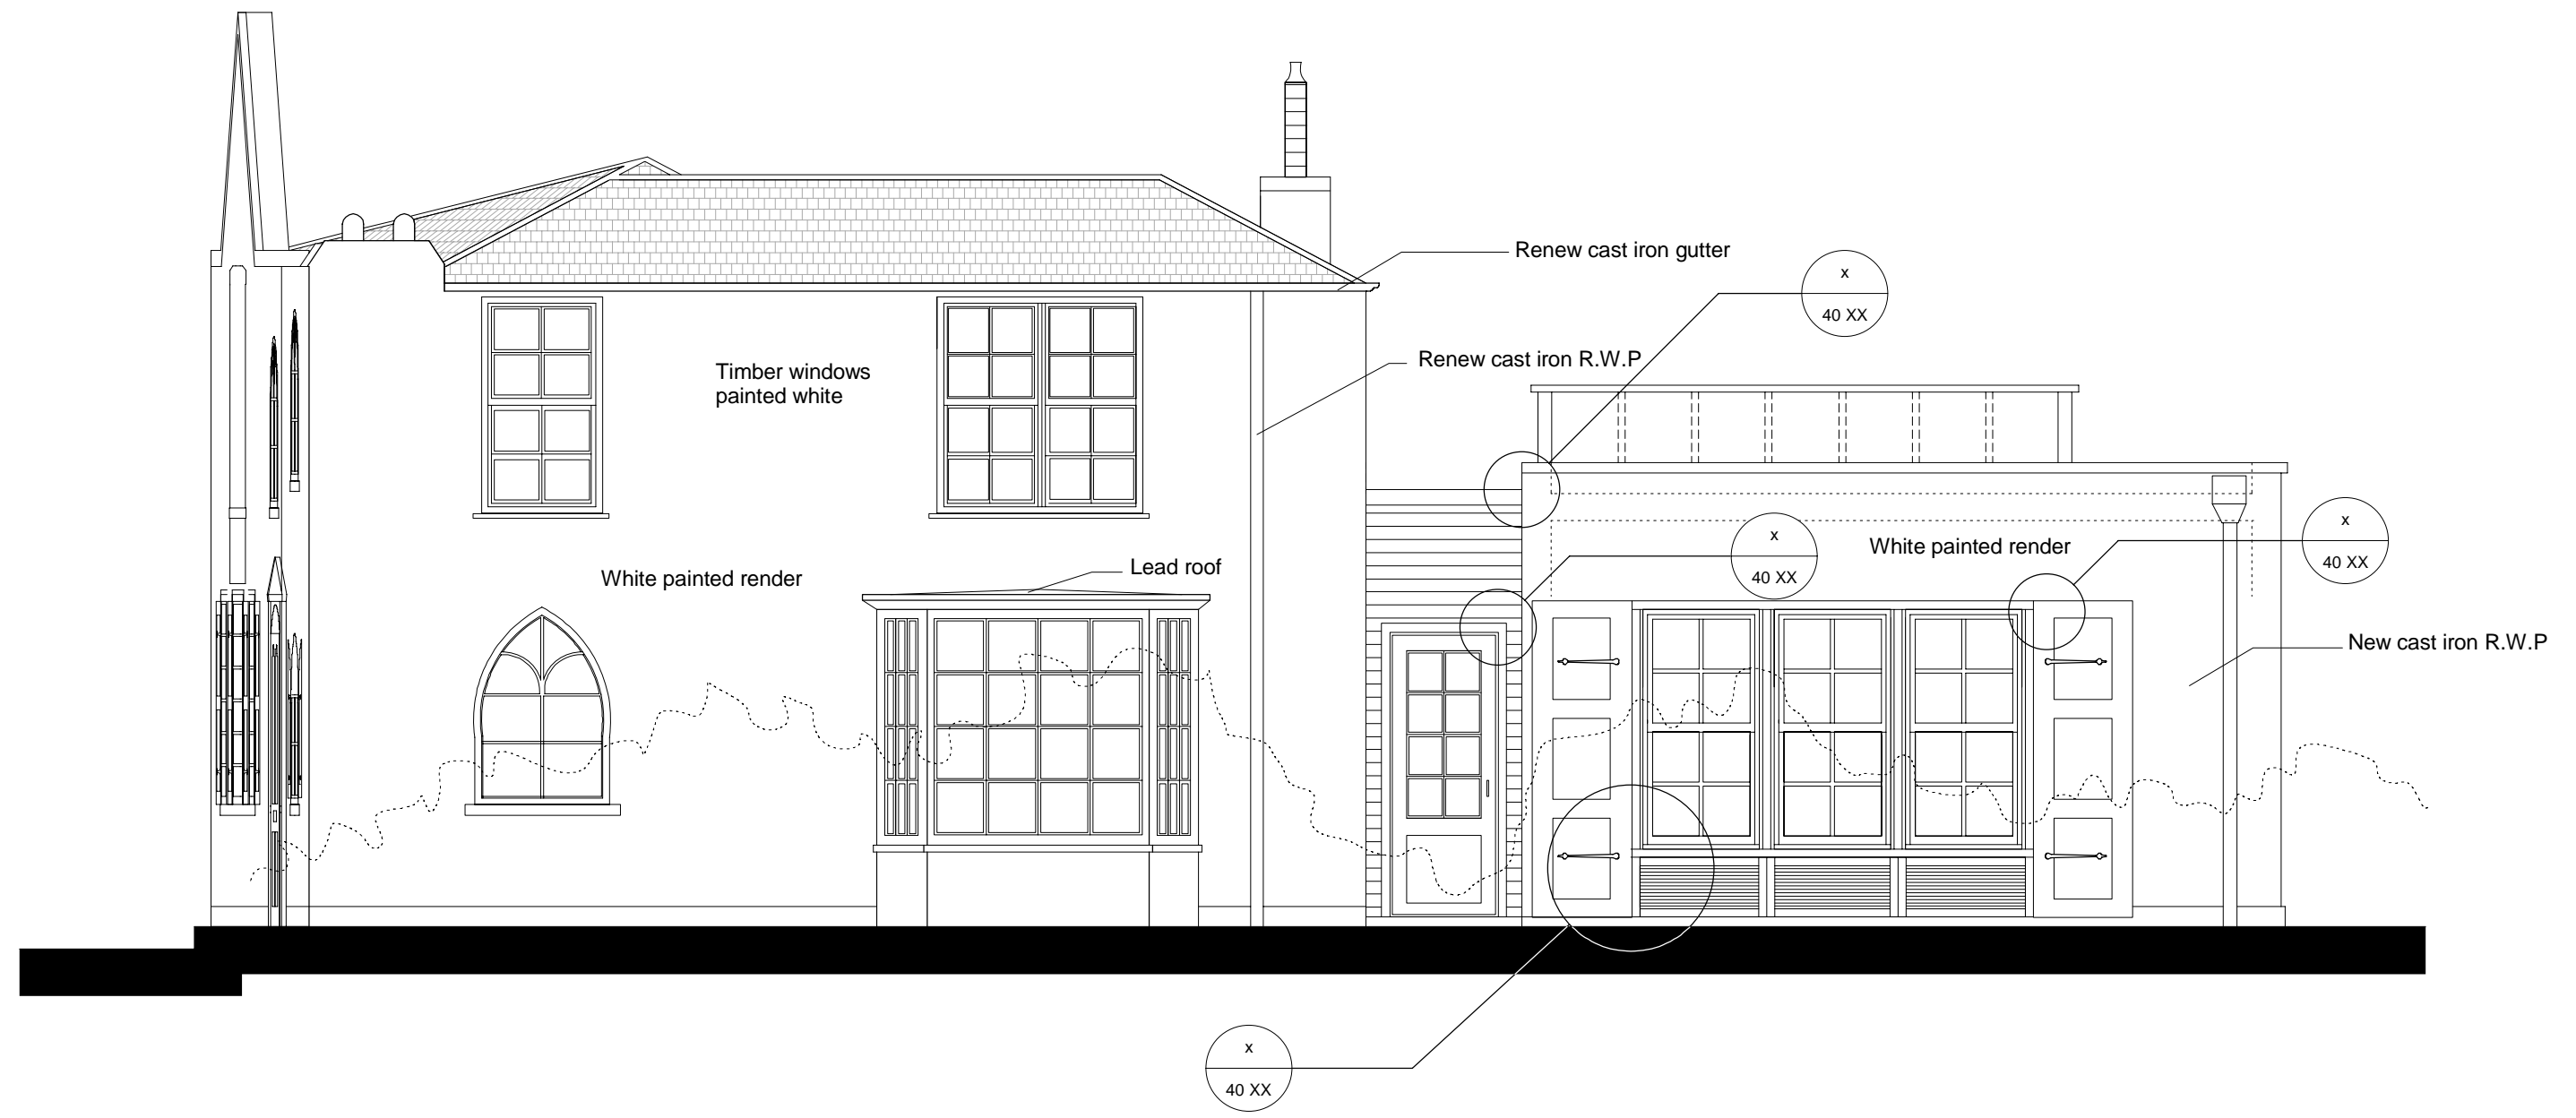

• DO NOT MEASURE FROM DRAWING
• IF IN DOUBT ASK

KEY

Thomas Brent Associates Ltd.

Seaton House

Terrace Lodge, Admirals Walk,
Hampstead, NW3
South Elevation - EXISTING / AS BUILT

Scale 1:50 @ A3

Drawing Number 20 E3 A