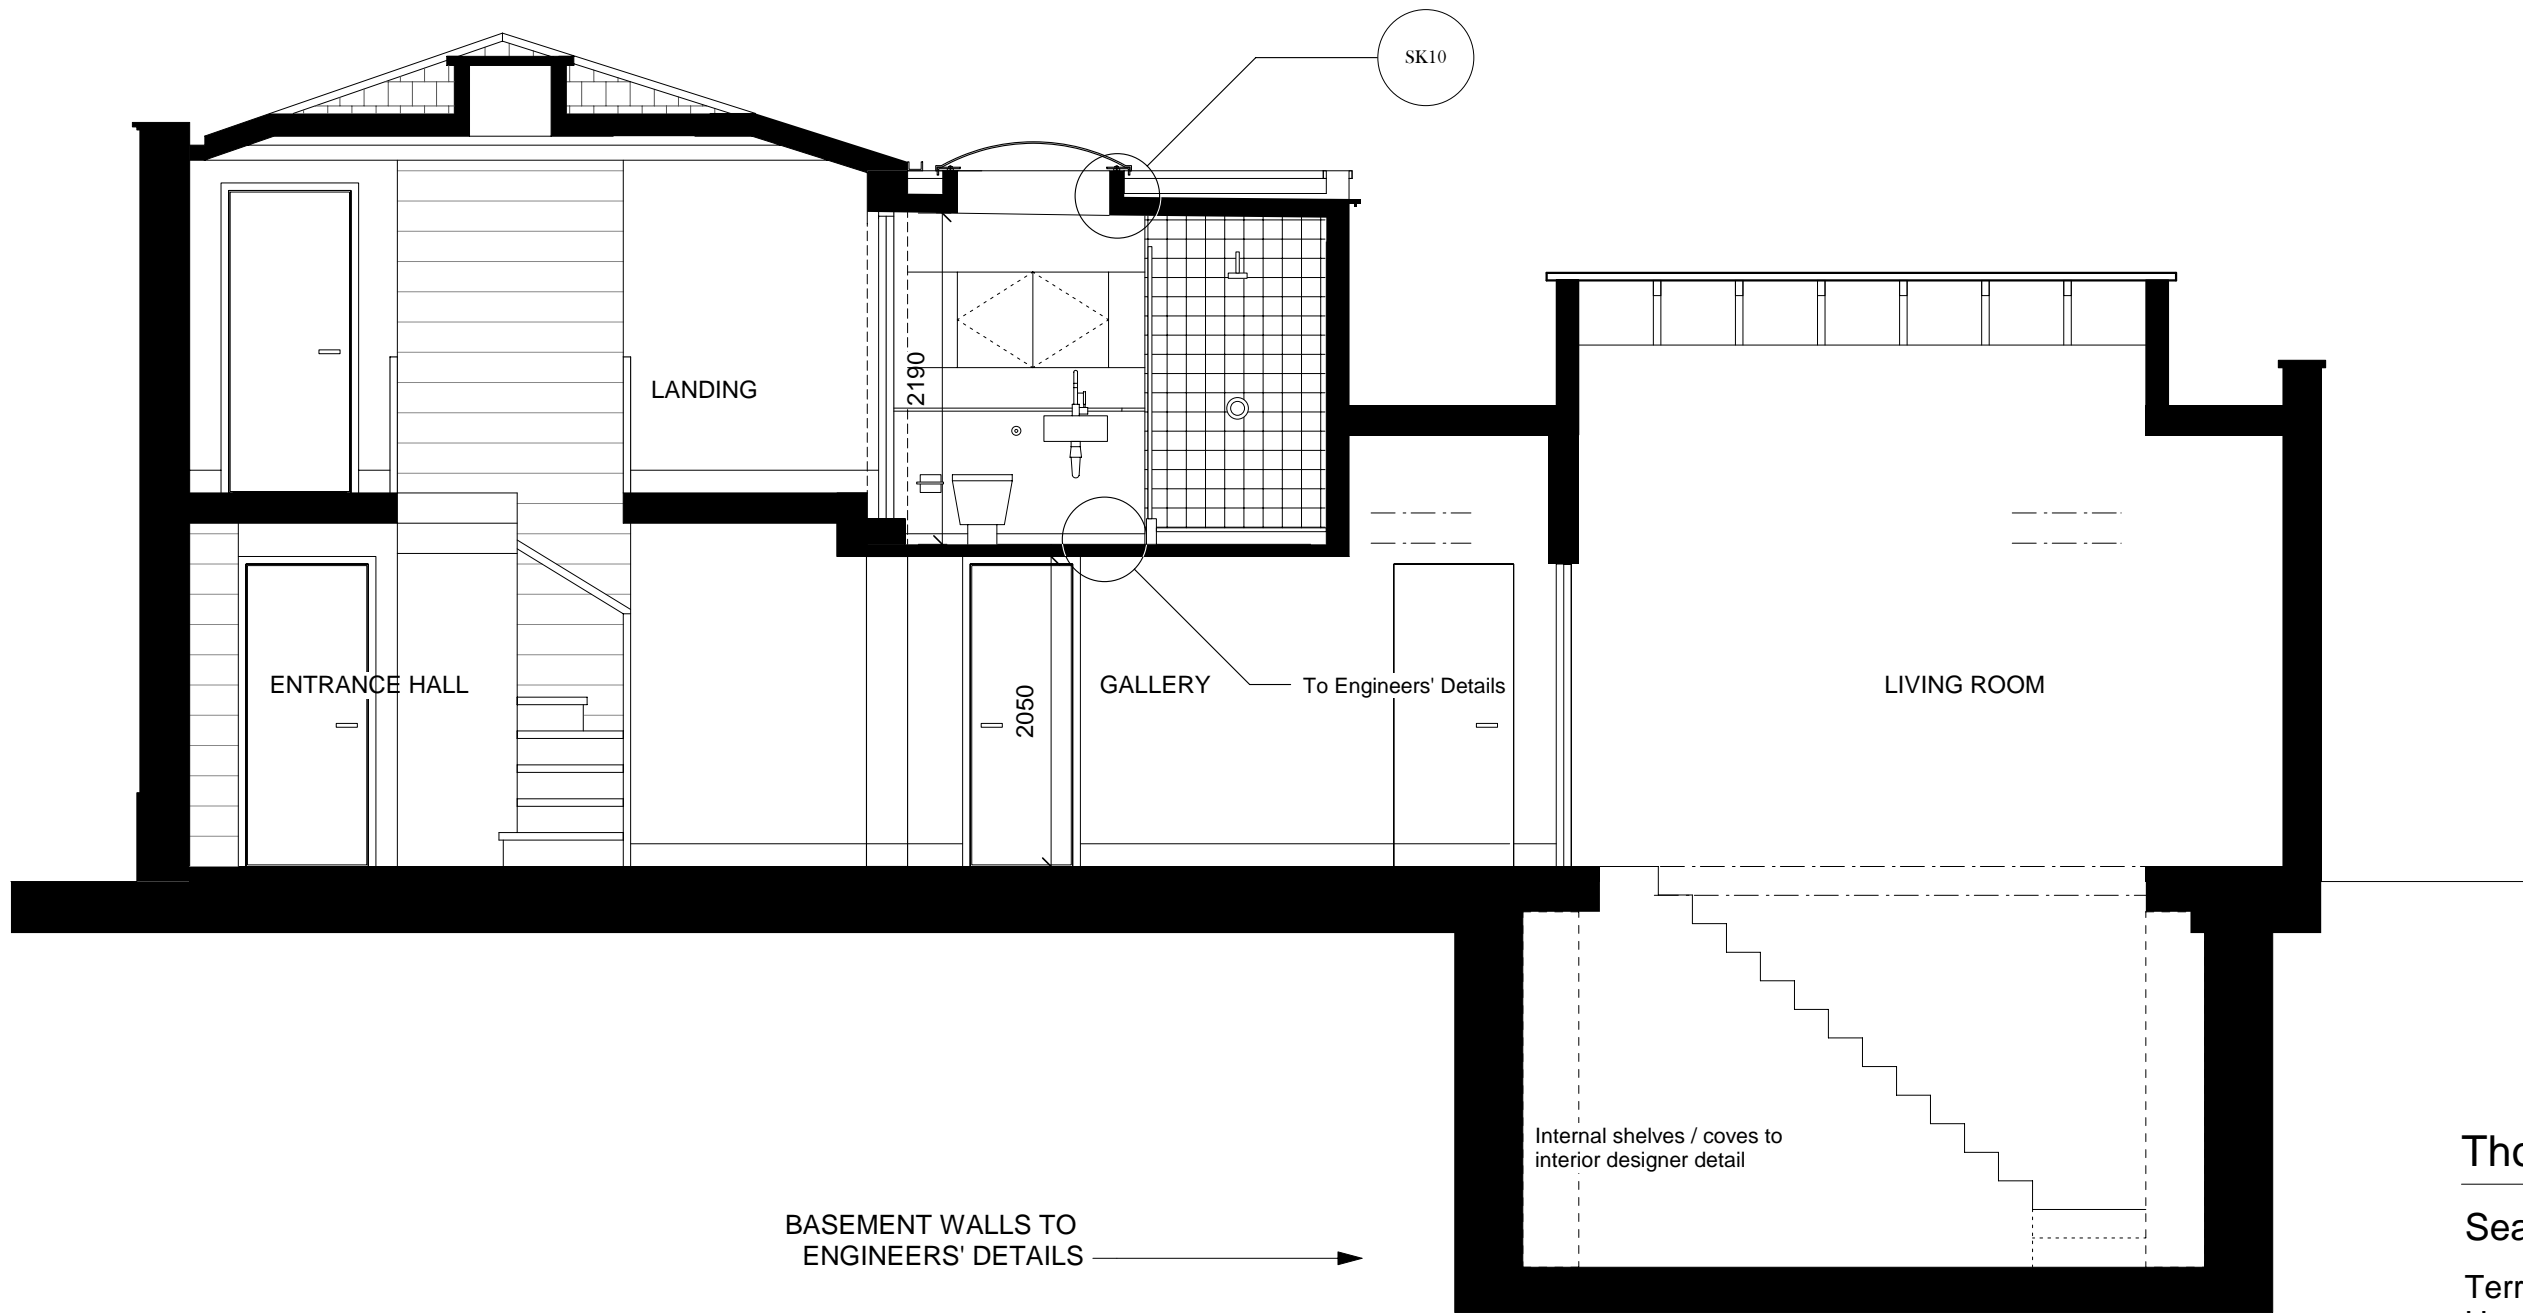

• DO NOT MEASURE FROM DRAWING
• IF IN DOUBT ASK

KEY

Thomas Brent & Associates Ltd.

Seaton House

Terrace Lodge, Admirals Walk,
Hampstead, NW3

Section - EXISTING / AS BUILT

Scale 1:50 @ A3

Drawing Number 20 S2A