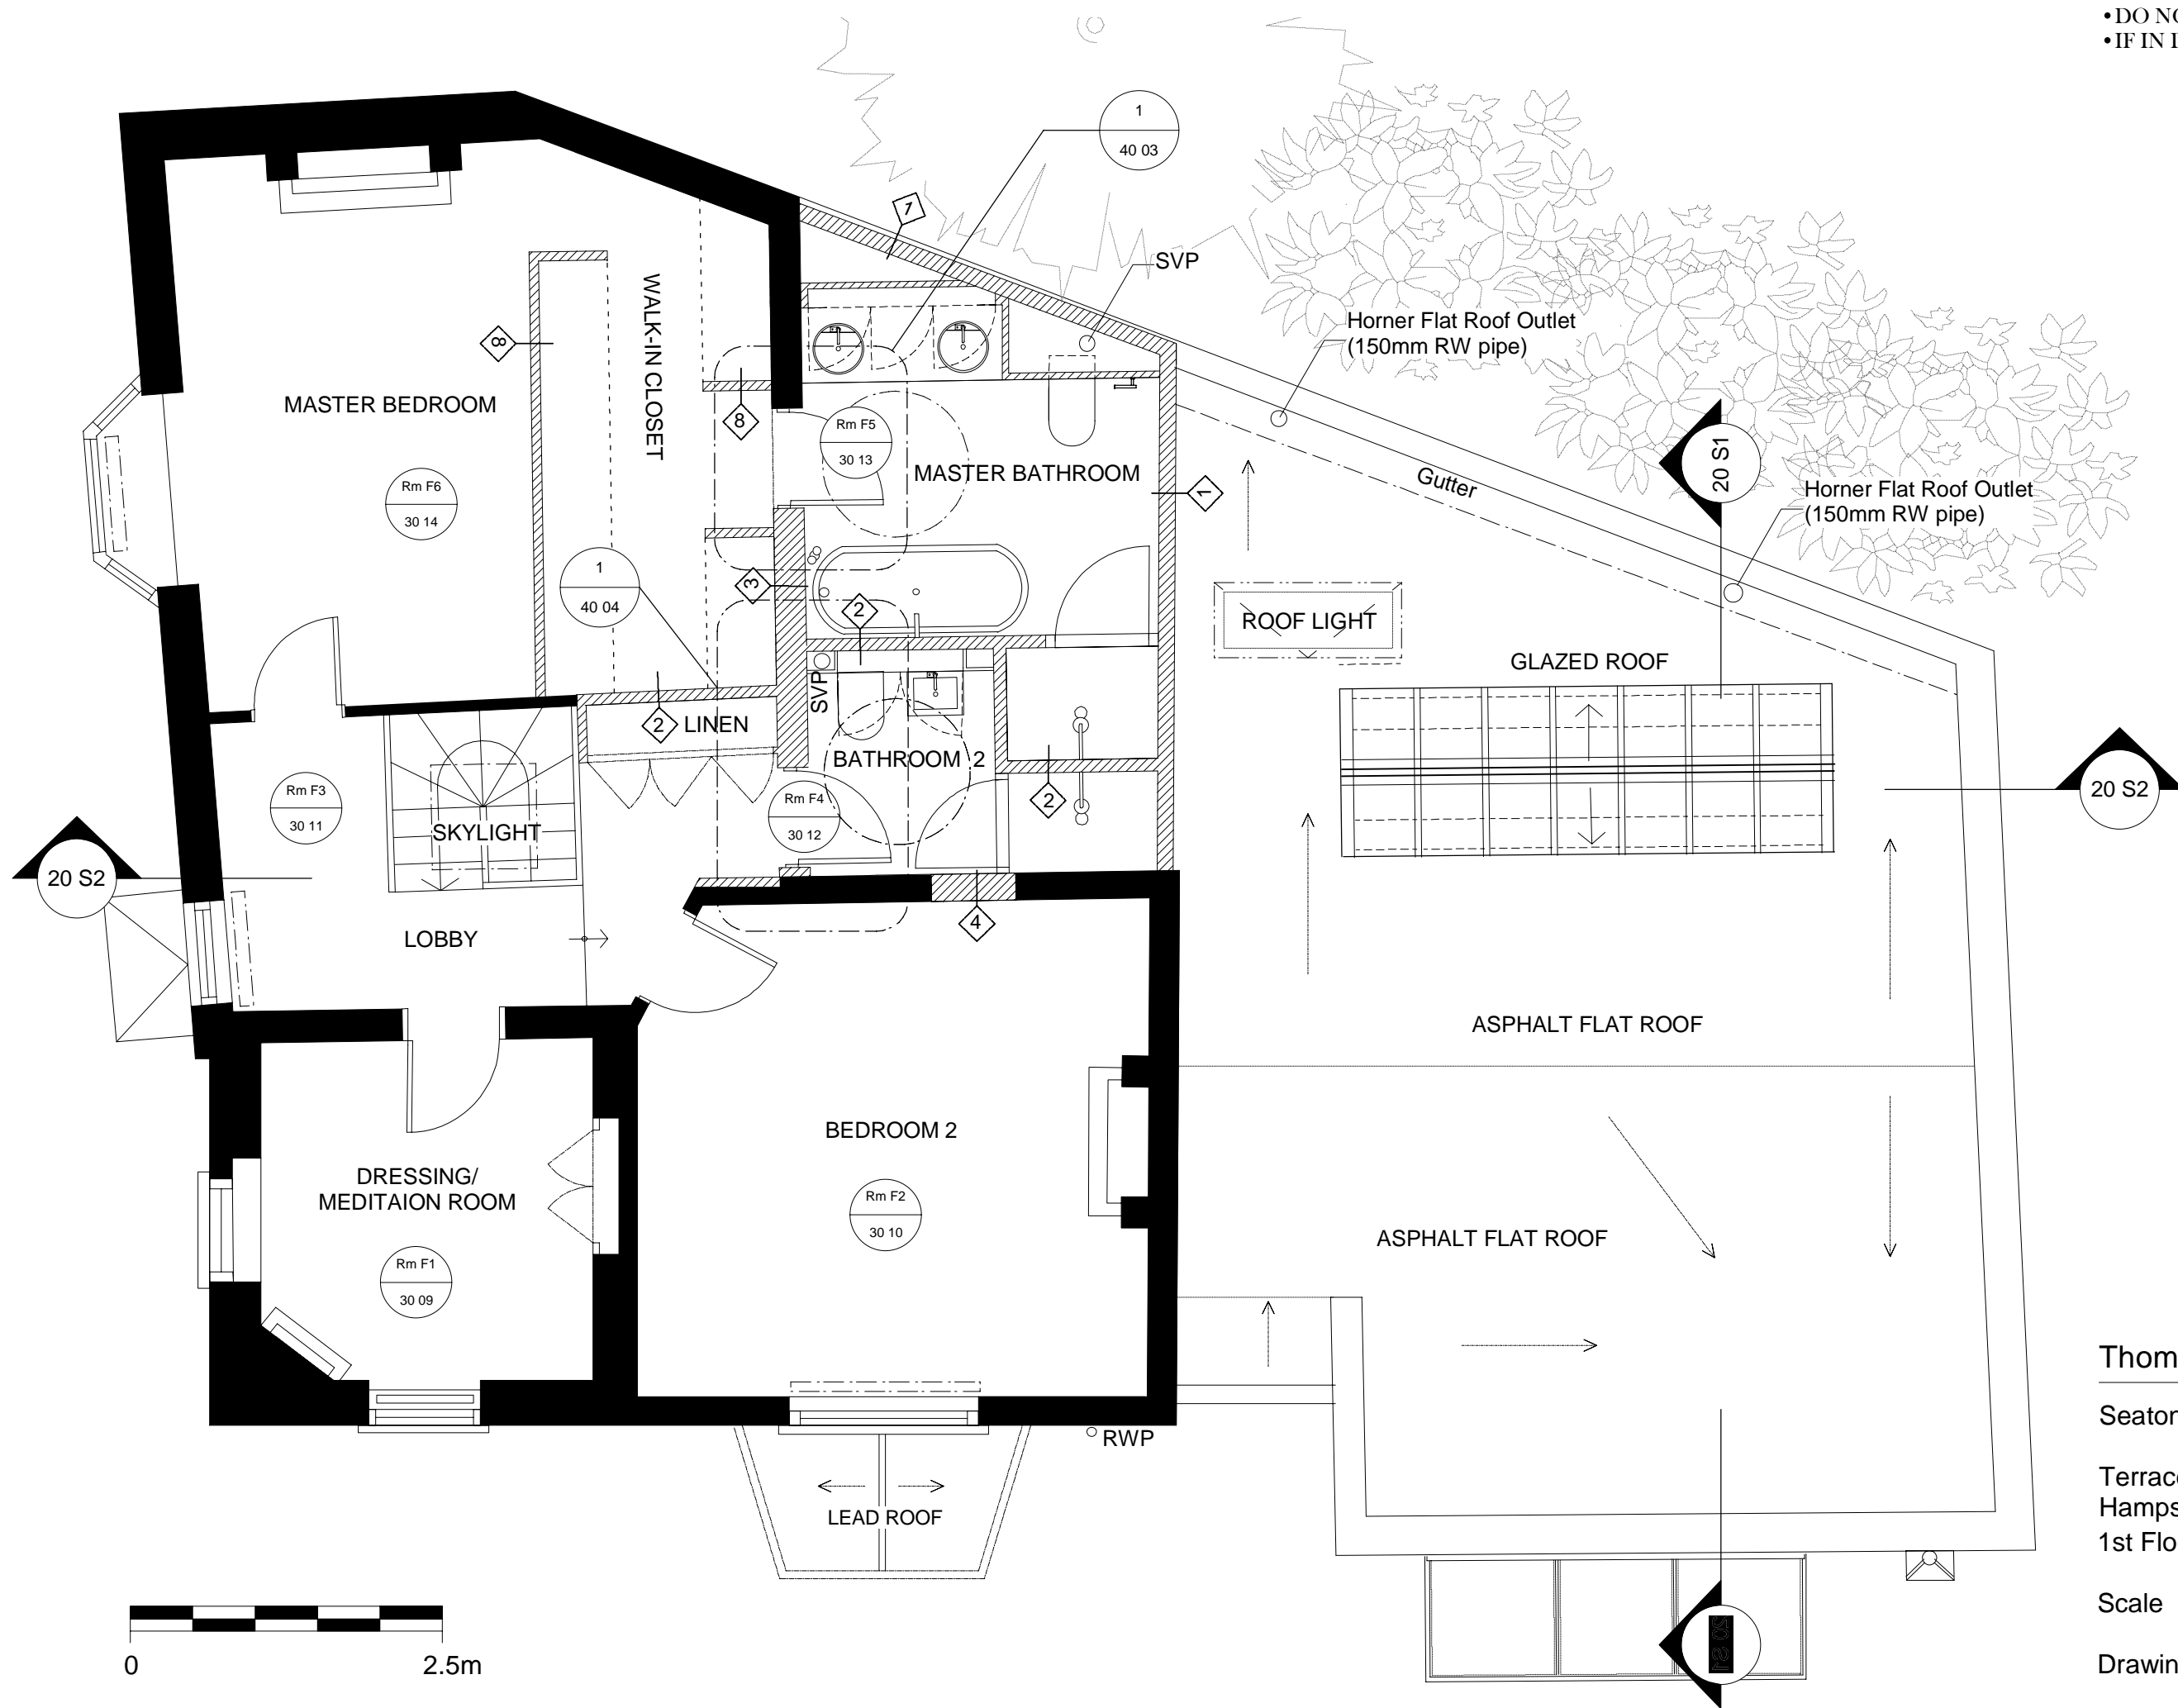

• DO NOT MEASURE FROM DRAWING  
 • IF IN DOUBT ASK

Notes

2 Wall build up - see 40 xx

Thomas Brent Associates Ltd.

Seaton House

Terrace Lodge, Admirals Walk,  
 Hampstead, NW3  
 1st Floor - EXISTING / AS BUILT

Scale 1:50 @ A3

Drawing Number 20 03A