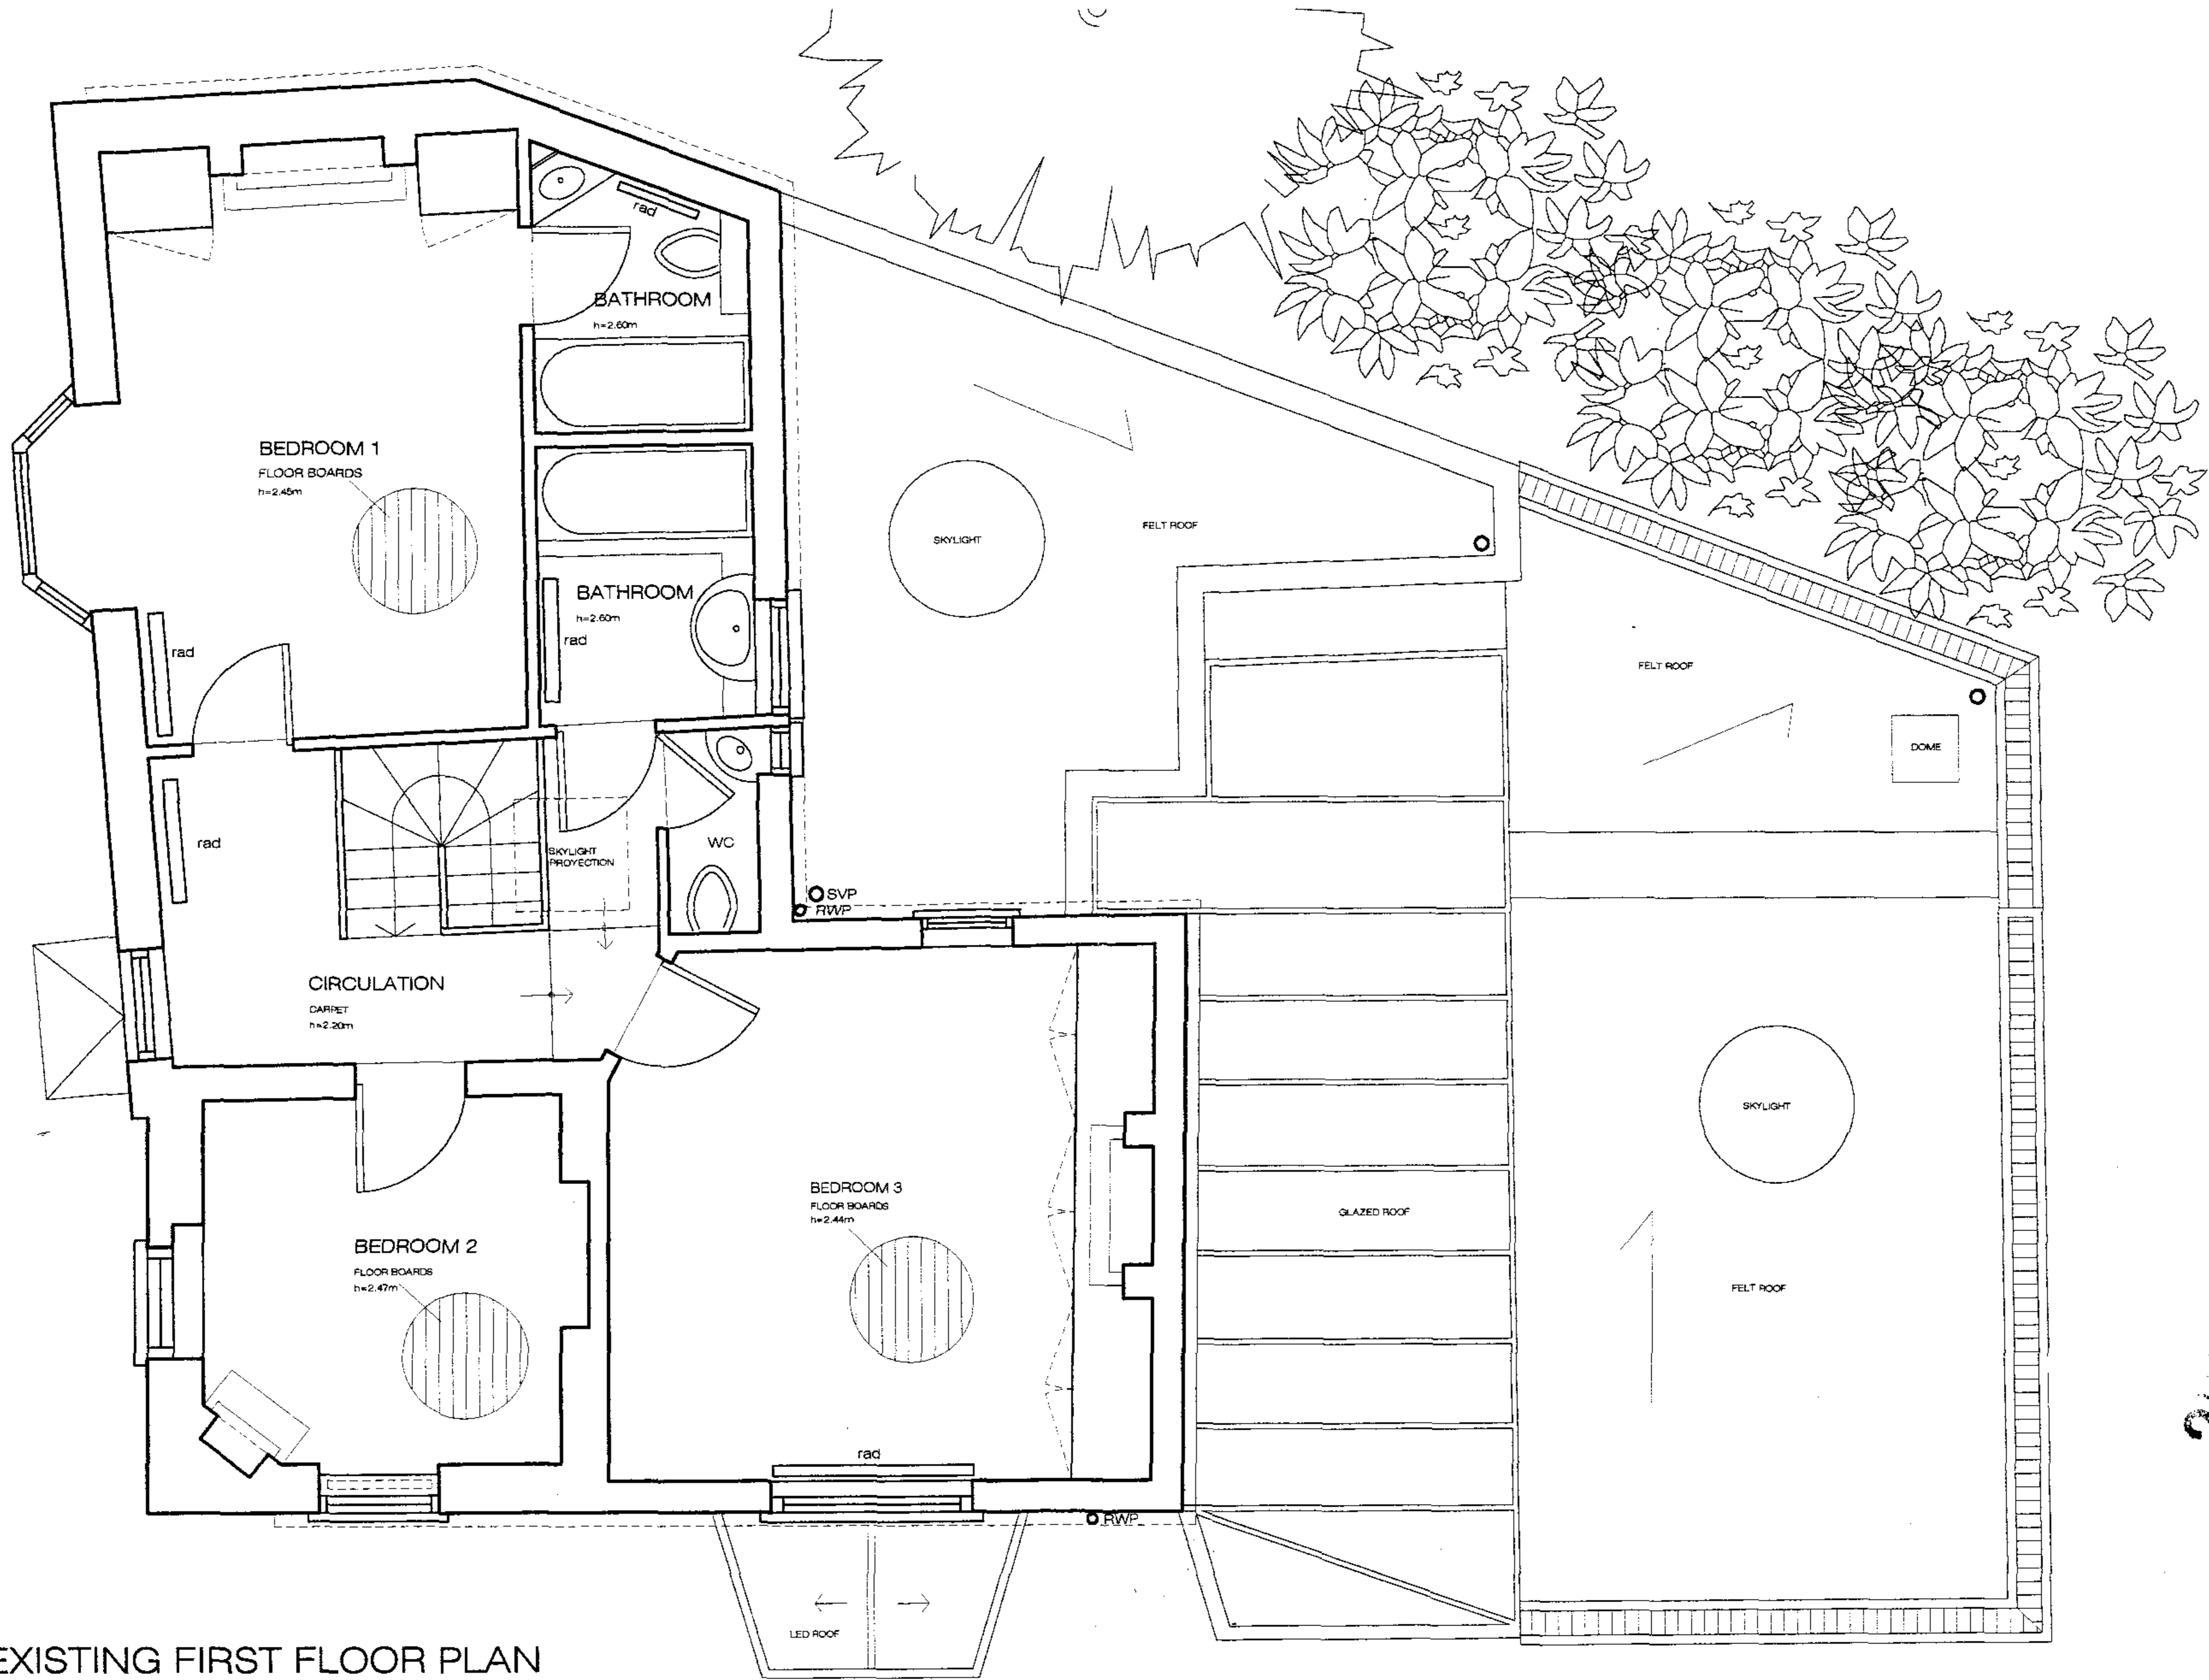

EXISTING GROUND FLOOR PLAN
SCALE 1:50

drawing title Existing Ground Floor Plan
 project no. 0315
 drawn by mph
 date 15.03.04
 scale 1:50
 tel 0207.4357105 fax 0207.4357108
 15 eldon grove london, nw3 5pt
SCHNEIDER DESIGNERS
 13/P
 revision ***
 X-01

EXISTING FIRST FLOOR PLAN
SCALE 1:50

2007'S
SCHNEIDER DESIGNER/SP

project

Lodge Terrace, Admirals walk, Hampstead NW3

scale

1:50

tel 0207.4357105

15 eldon grove london, nw3 5pt

Admiral's Walk

EXISTING EAST ELEVATION

SCALE 1:50

existing planting

white painted render

timber frame painted white

existing brick wall

slate roof tiles

Existing East Elevation

drawing no.

X-04

revision

EXISTING SOUTH ELEVATION
SCALE 1:50

drawing title Existing South Elevation
 project Existing South Elevation
 project no. 0315
 drawn by mph
 revision ***
 Property Address
 date 15.03.04
 scale 1:50
 SCHNEIDER DESIGNERS
 15 eldon grove london, nw3 5pt tel 0207.4357105 fax 0207.4357108