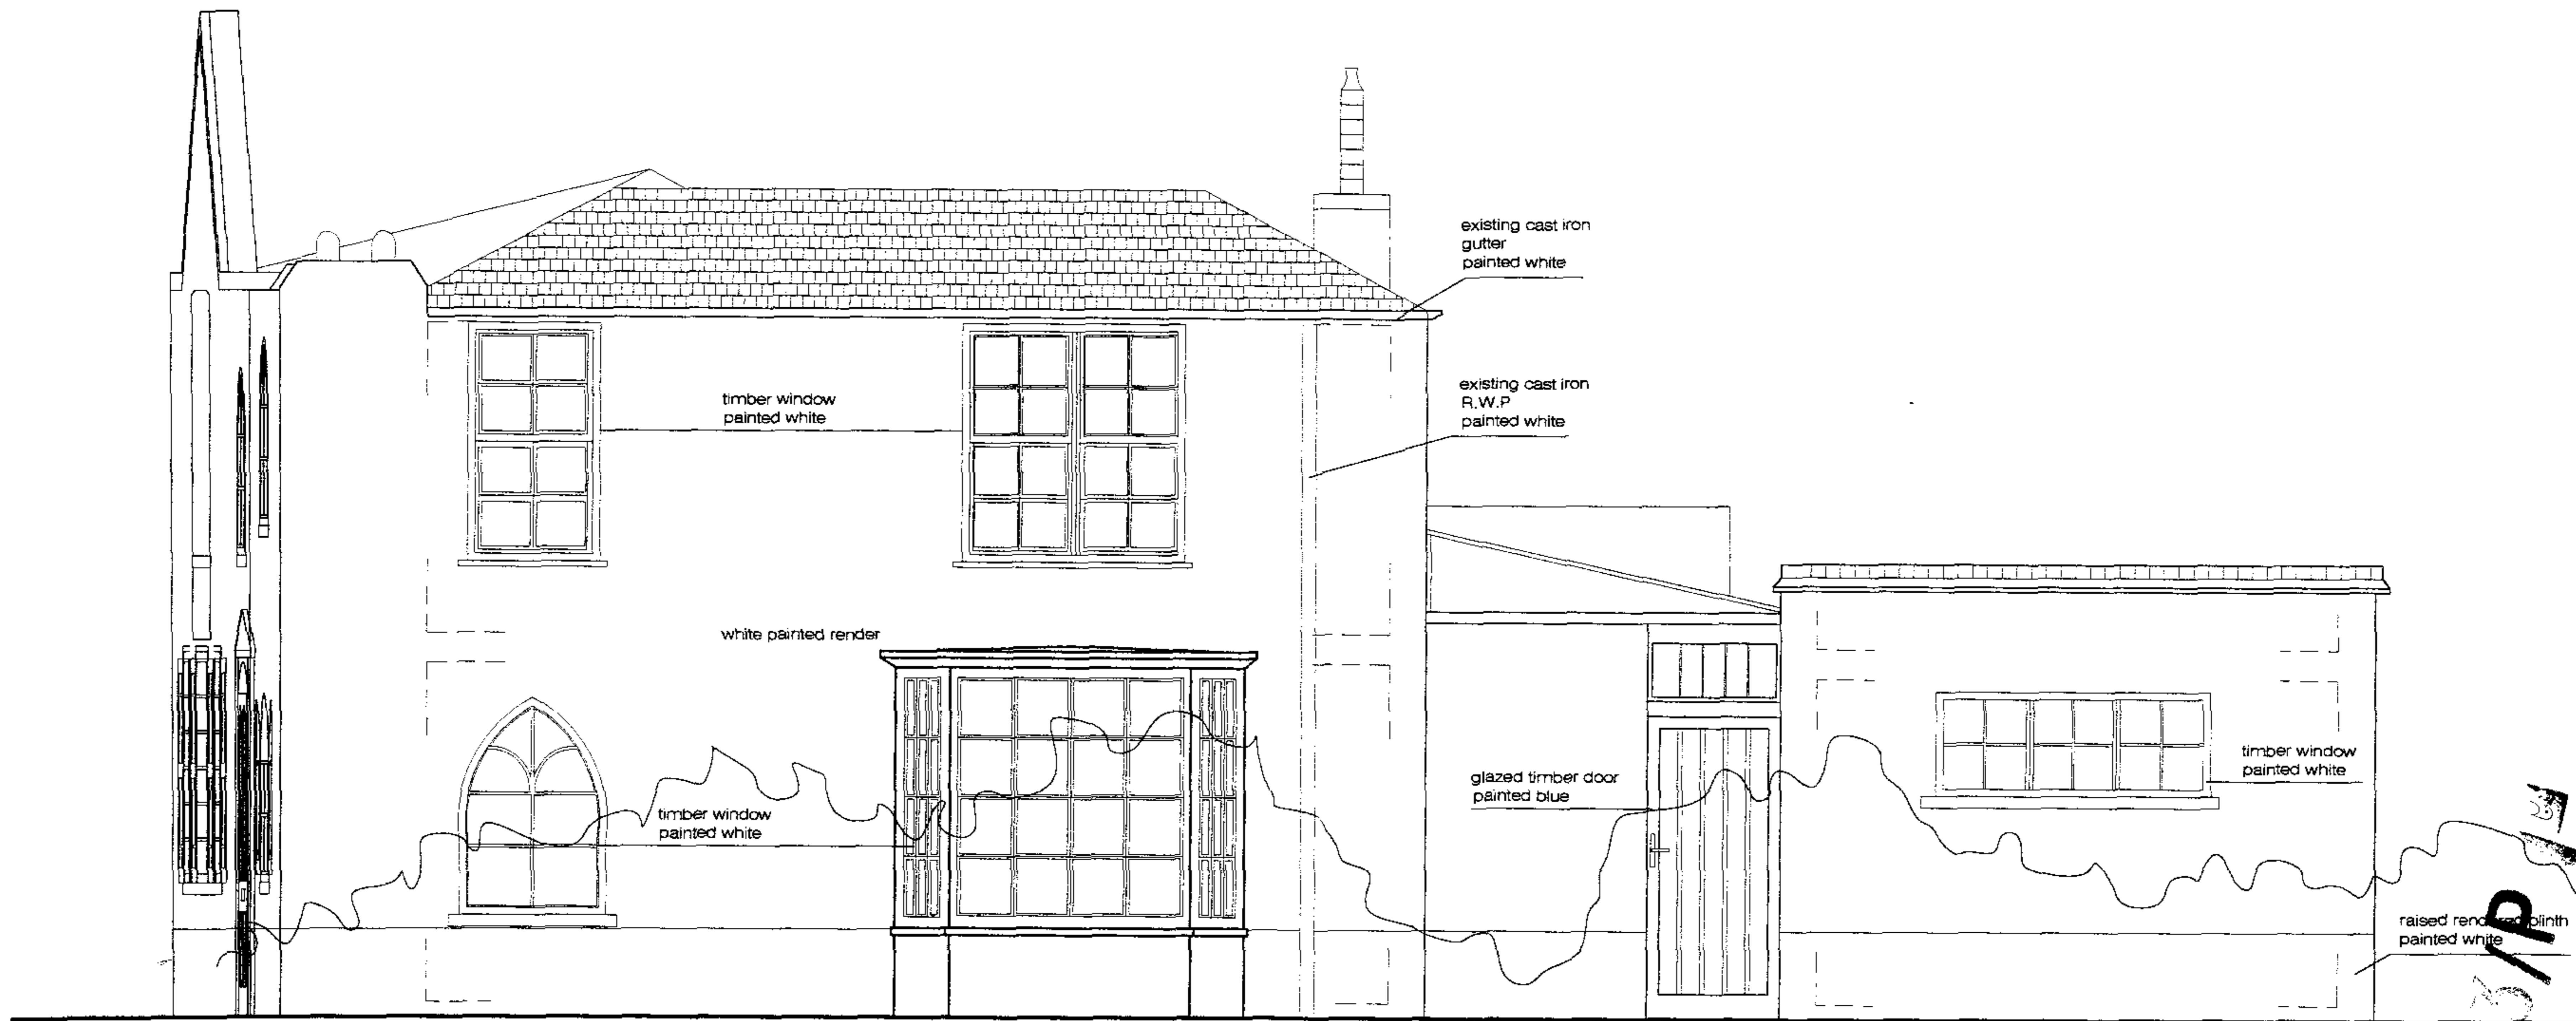

Admiral's Walk

EXISTING EAST ELEVATION

SCALE 1:50

existing planting

white painted render

timber frame painted white

existing brick wall

slate roof tiles

1:50

date

15.03.04

project no.

0315

drawn by

mph

drawing title

Existing East Elevation

drawing no.

X-04

revision

EXISTING SOUTH ELEVATION
SCALE 1:50

drawing title Existing South Elevation
 project Existing South Elevation
 project no. 0315
 drawn by mph
 revision ***
 Property Address
 date 15.03.04
 scale 1:50
 SCHNEIDER DESIGNERS
 15 eldon grove london, nw3 5pt tel 0207.4357105 fax 0207.4357108

date

15.03.04

project no.

0315

drawn by

mph

drawing title

Existing West Elevation