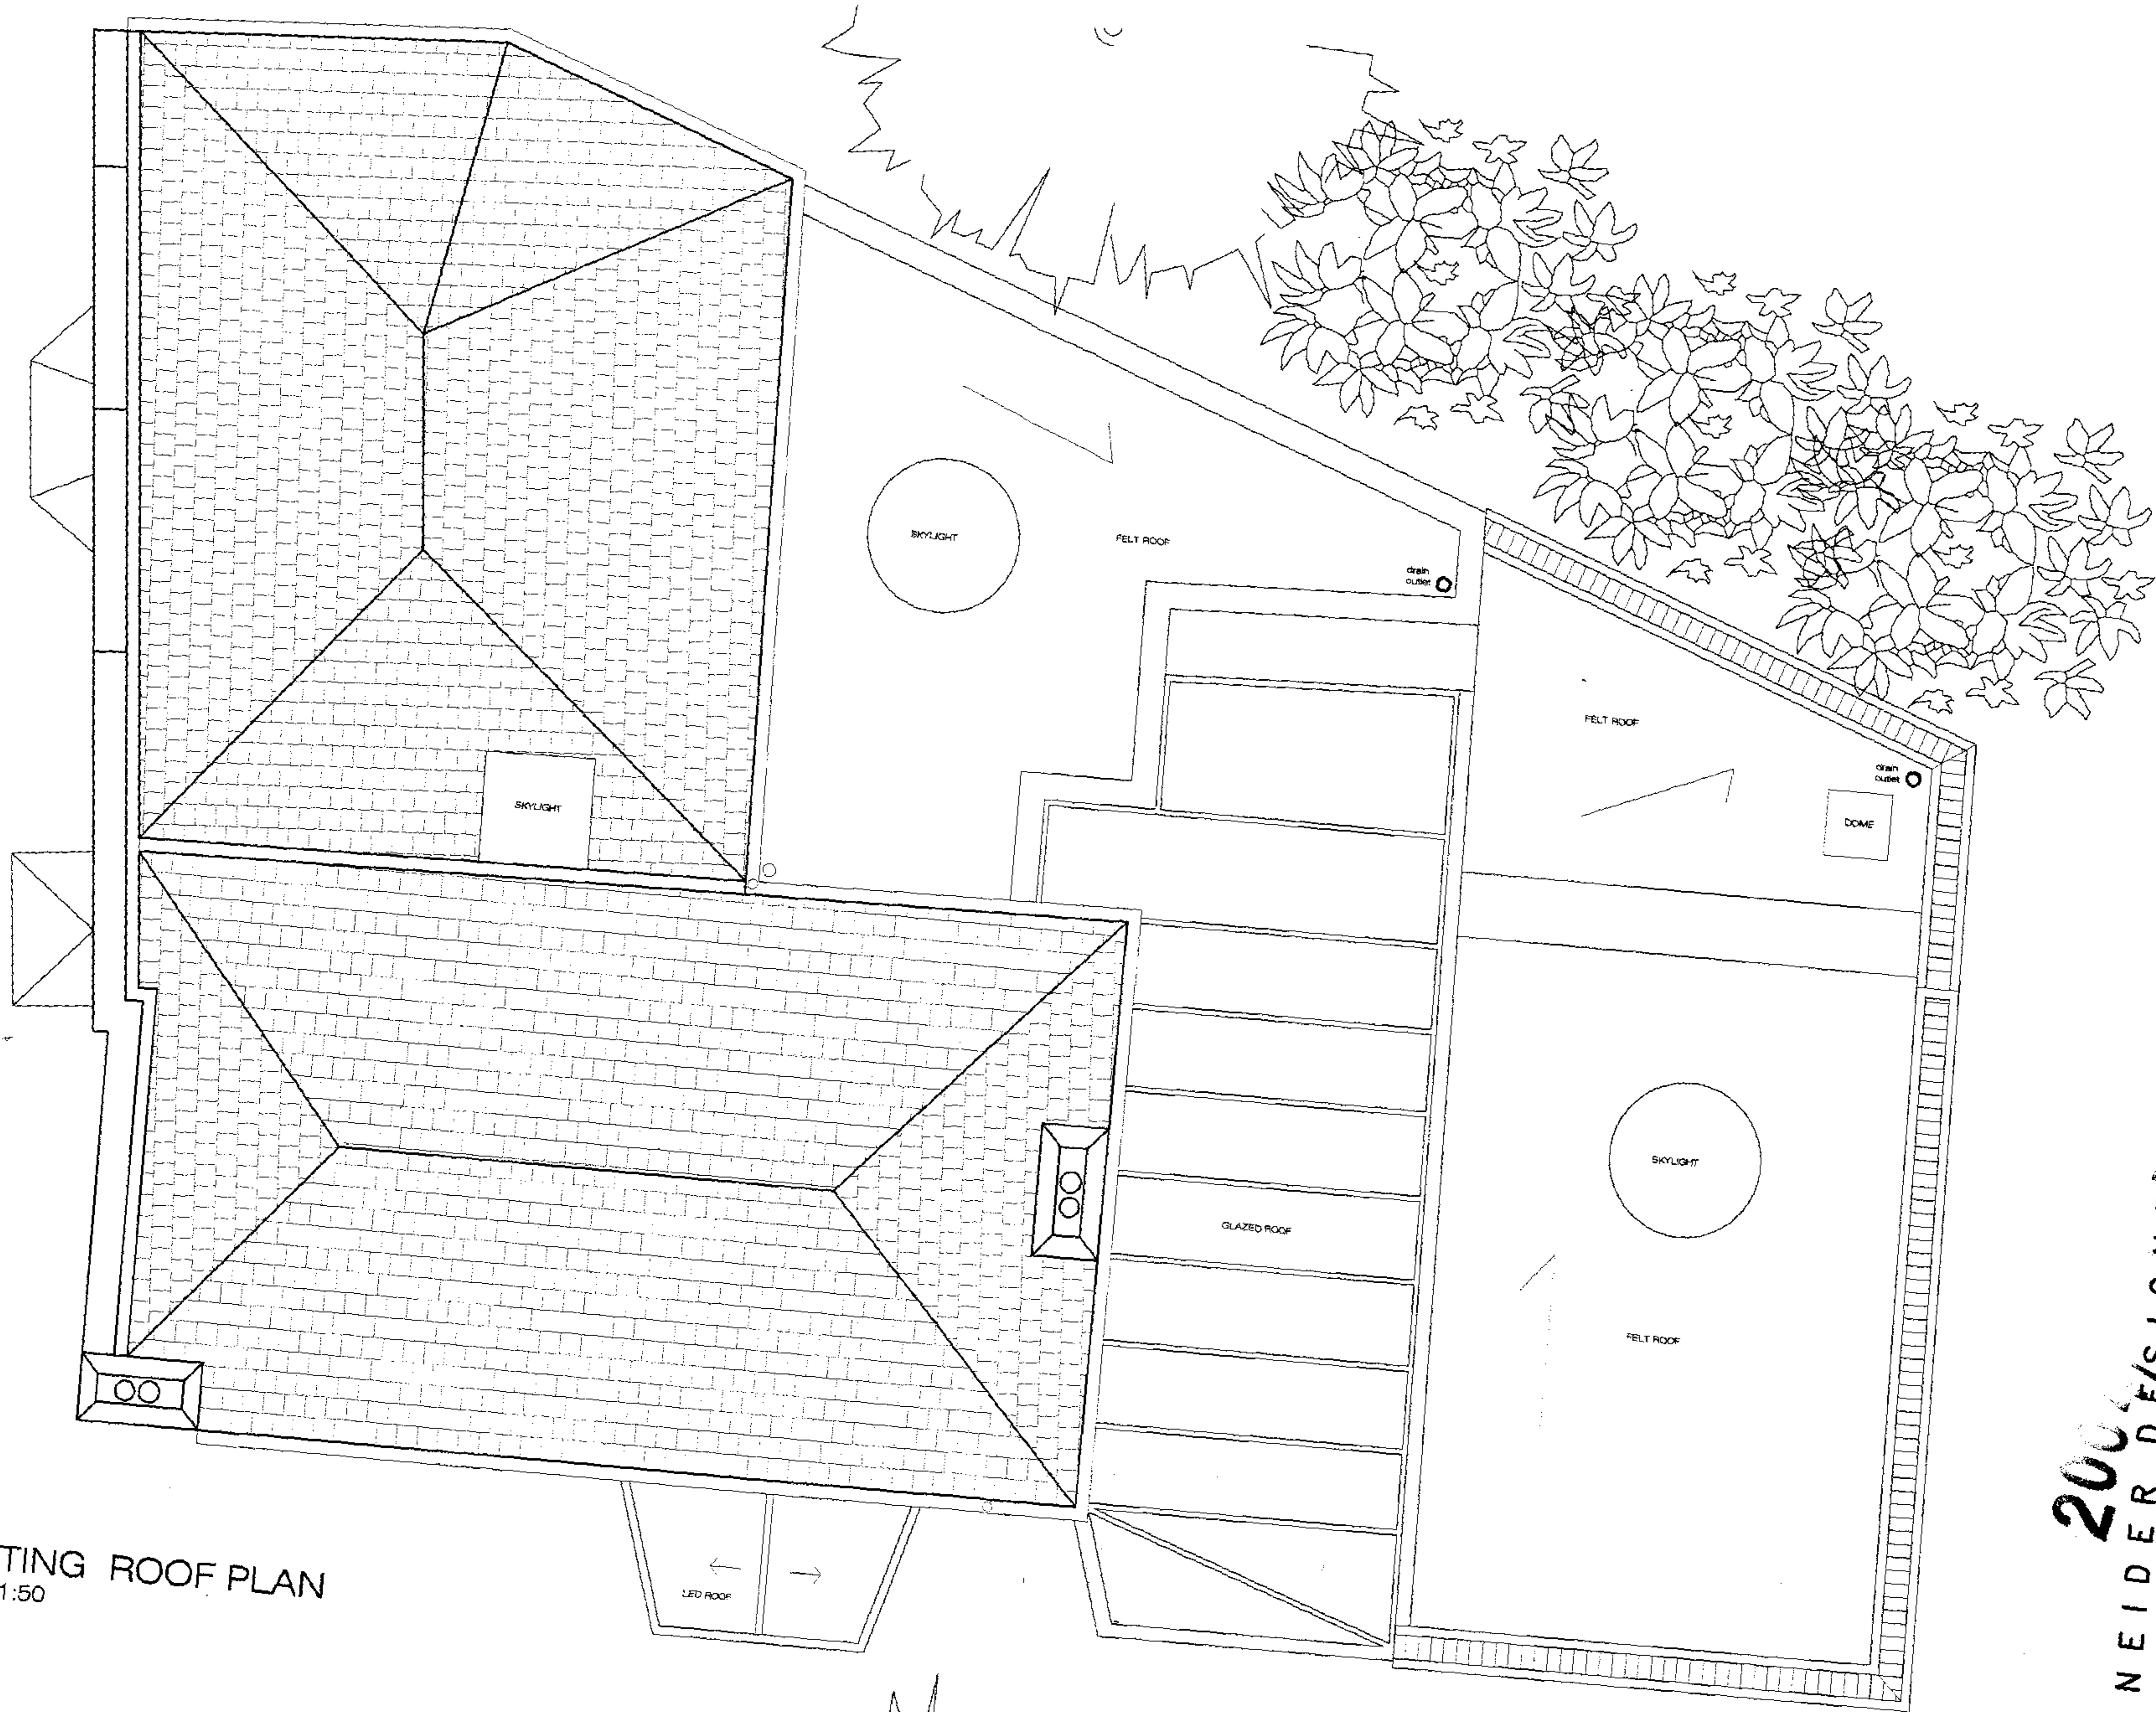

EXISTING GROUND FLOOR PLAN
SCALE 1:50

drawing title Existing Ground Floor Plan
 project no. 0315
 drawn by mph
 date 15.03.04
 scale 1:50
 tel 0207.4357105 fax 0207.4357108
 15 eldon grove london, nw3 5pt
SCHNEIDER DESIGNERS
 13/P
 revision ***
 X-01

EXISTING FIRST FLOOR PLAN
SCALE 1:50

2007'S
SCHNEIDER DESIGNER/SP

project

Lodge Terrace, Admirals walk, Hampstead NW3

scale

1:50

tel 0207.4357105

15 eldon grove london, nw3 5pt

15.03.04

drawing no.

X-02

revision

EXISTING ROOF PLAN
SCALE 1:50

2004
HNEIDER DESIGNER/PA

on grove london, nw3 5pt tel 0207.4357105 fax 0207.4357108
 project Lodge Terrace, Admirals walk, Hampstead NW3
 scale 1:50
 date 15.03.04
 project no. 0315
 drawn by mph
 drawing no. X-03
 drawing title Existing Roof Plan
 revision ***

Admiral's Walk

EXISTING EAST ELEVATION

SCALE 1:50

existing planting

white painted render

timber frame painted white

existing brick wall

slate roof tiles