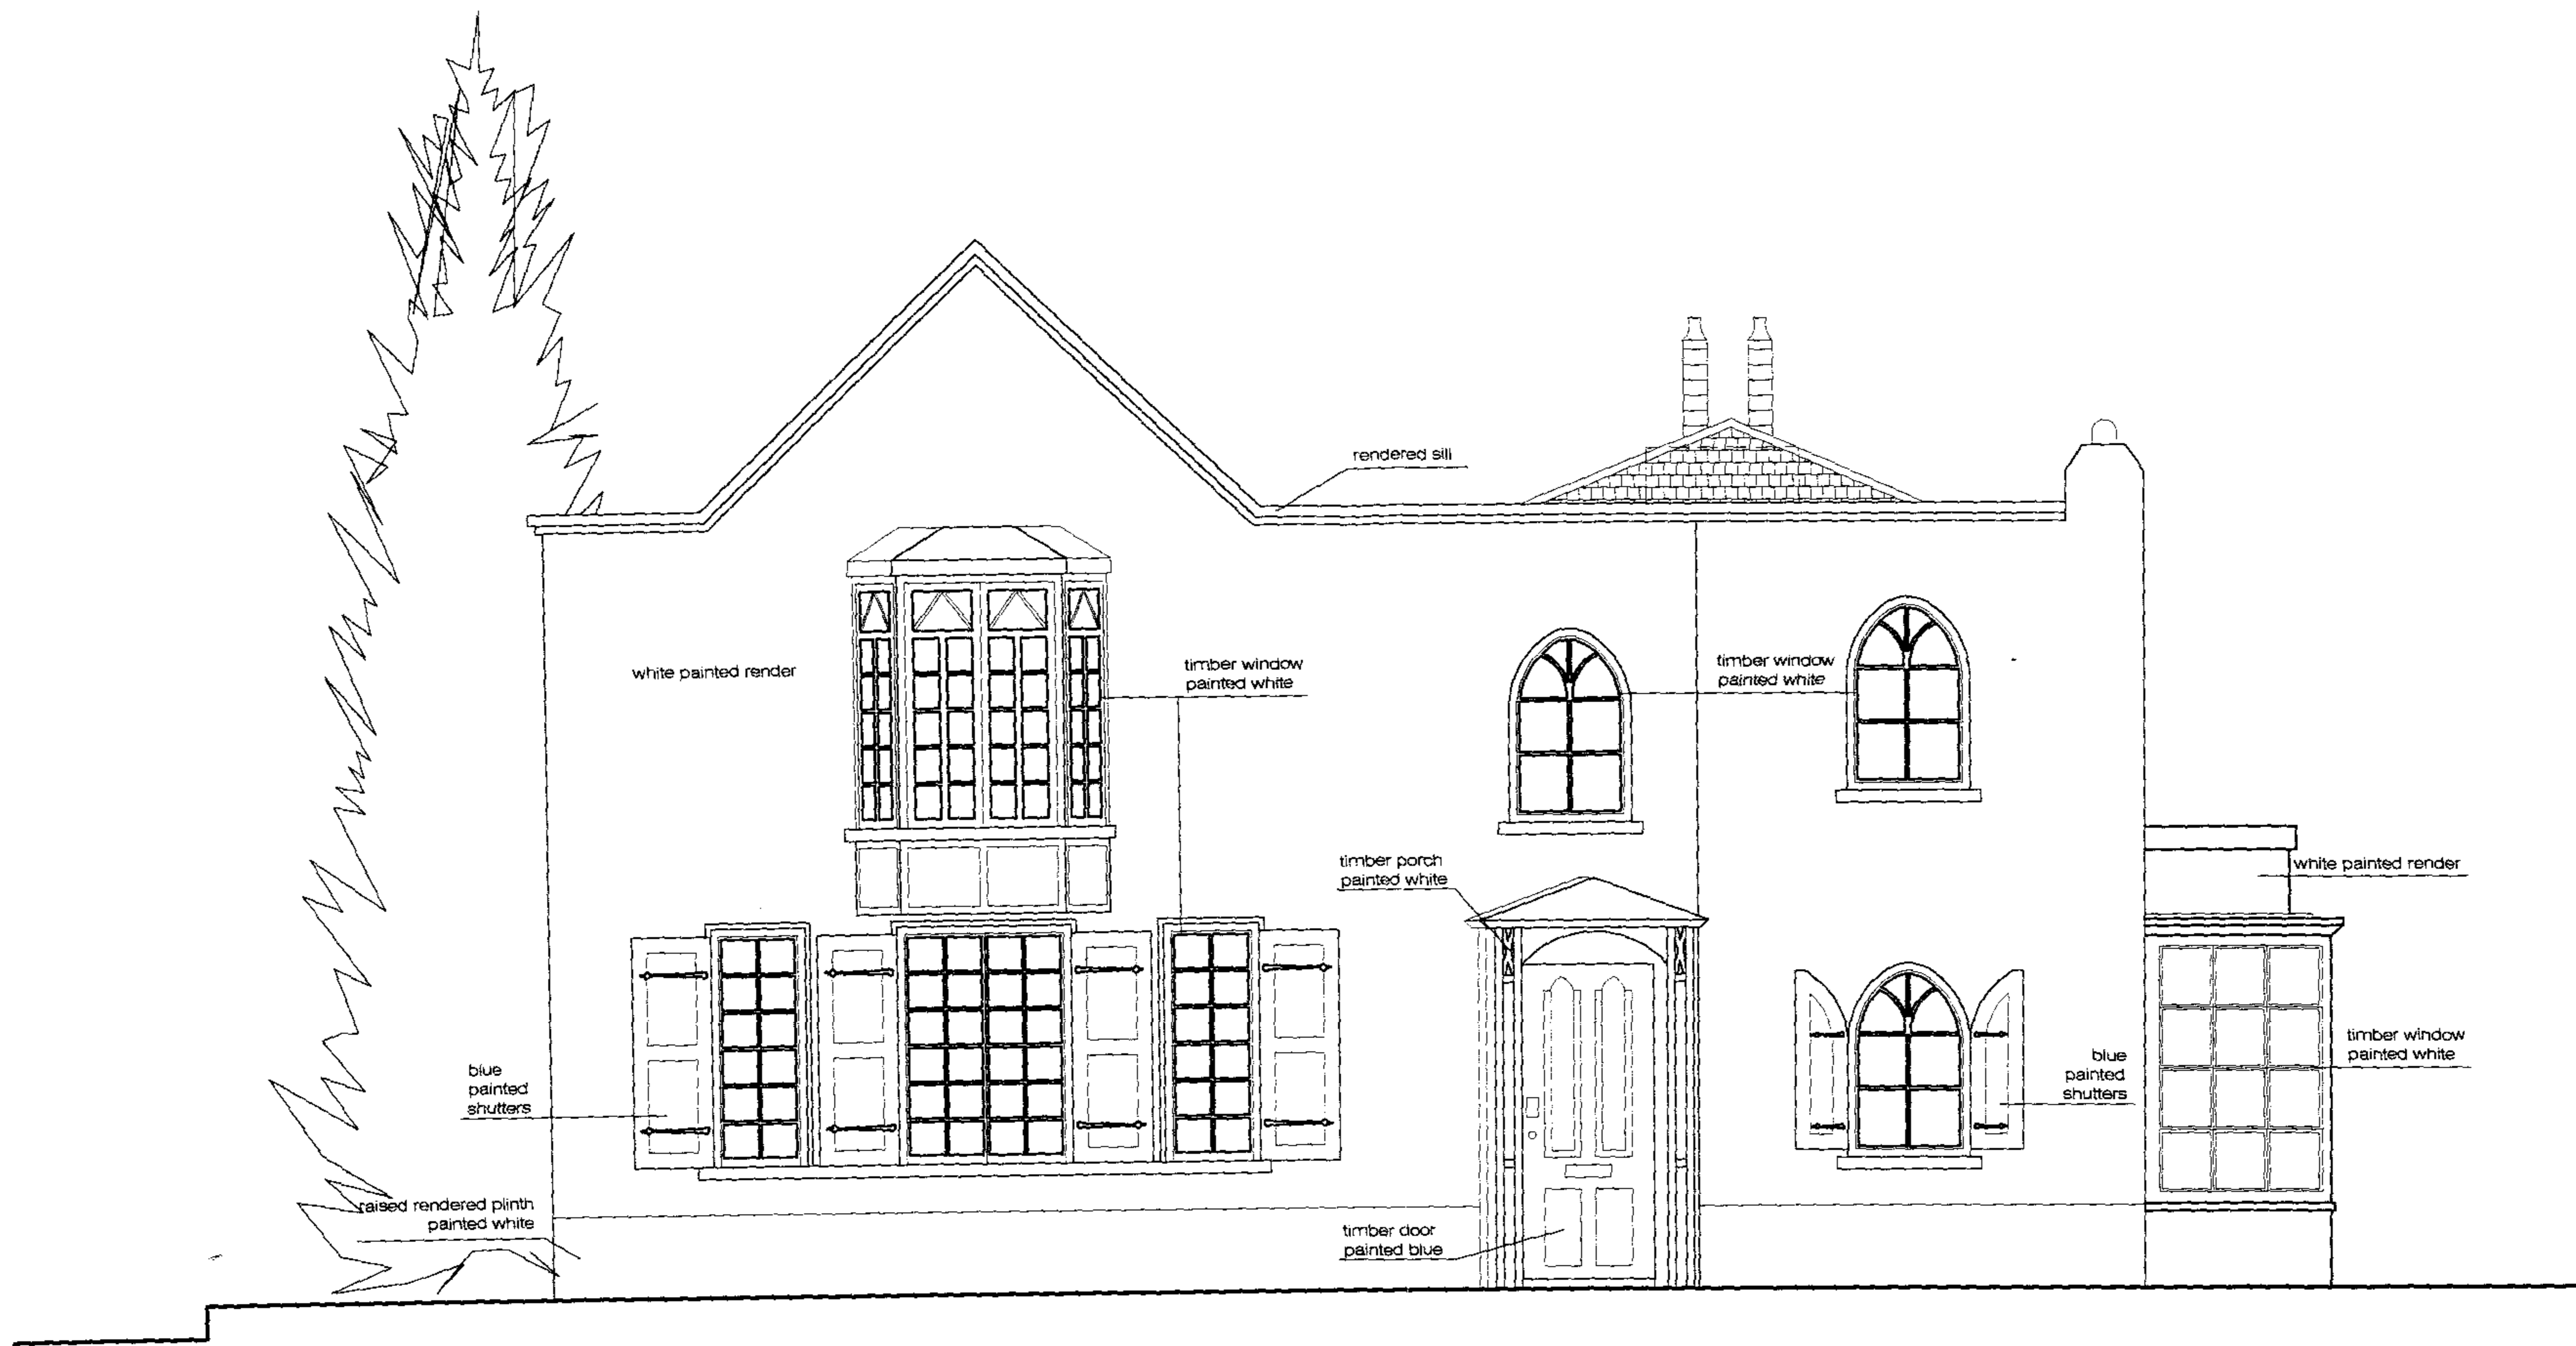

Admiral's Walk

EXISTING EAST ELEVATION

SCALE 1:50

existing planting

white painted render

timber frame painted white

existing brick wall

slate roof tiles

Existing East Elevation

drawing no.

X-04

revision

EXISTING SOUTH ELEVATION
SCALE 1:50

drawing title Existing South Elevation
 project Existing South Elevation
 project no. 0315
 drawn by mph
 revision ***
 Property Address
 date 15.03.04
 scale 1:50
 SCHNEIDER DESIGNERS
 15 eldon grove london, nw3 5pt tel 0207.4357105 fax 0207.4357108

EXISTING WEST ELEVATION
SCALE 1:50

213/P

SCHNEIDER DESIGNERS

15 eidon grove london, nw3 5pt tel 0207.4357105 fax 0207.4357108

project

Lodge Terrace, Admirals walk, Hampstead NW3

scale

1:50

date

15.03.04

project no.

0315

drawn by

mph

drawing title

Existing West Elevation