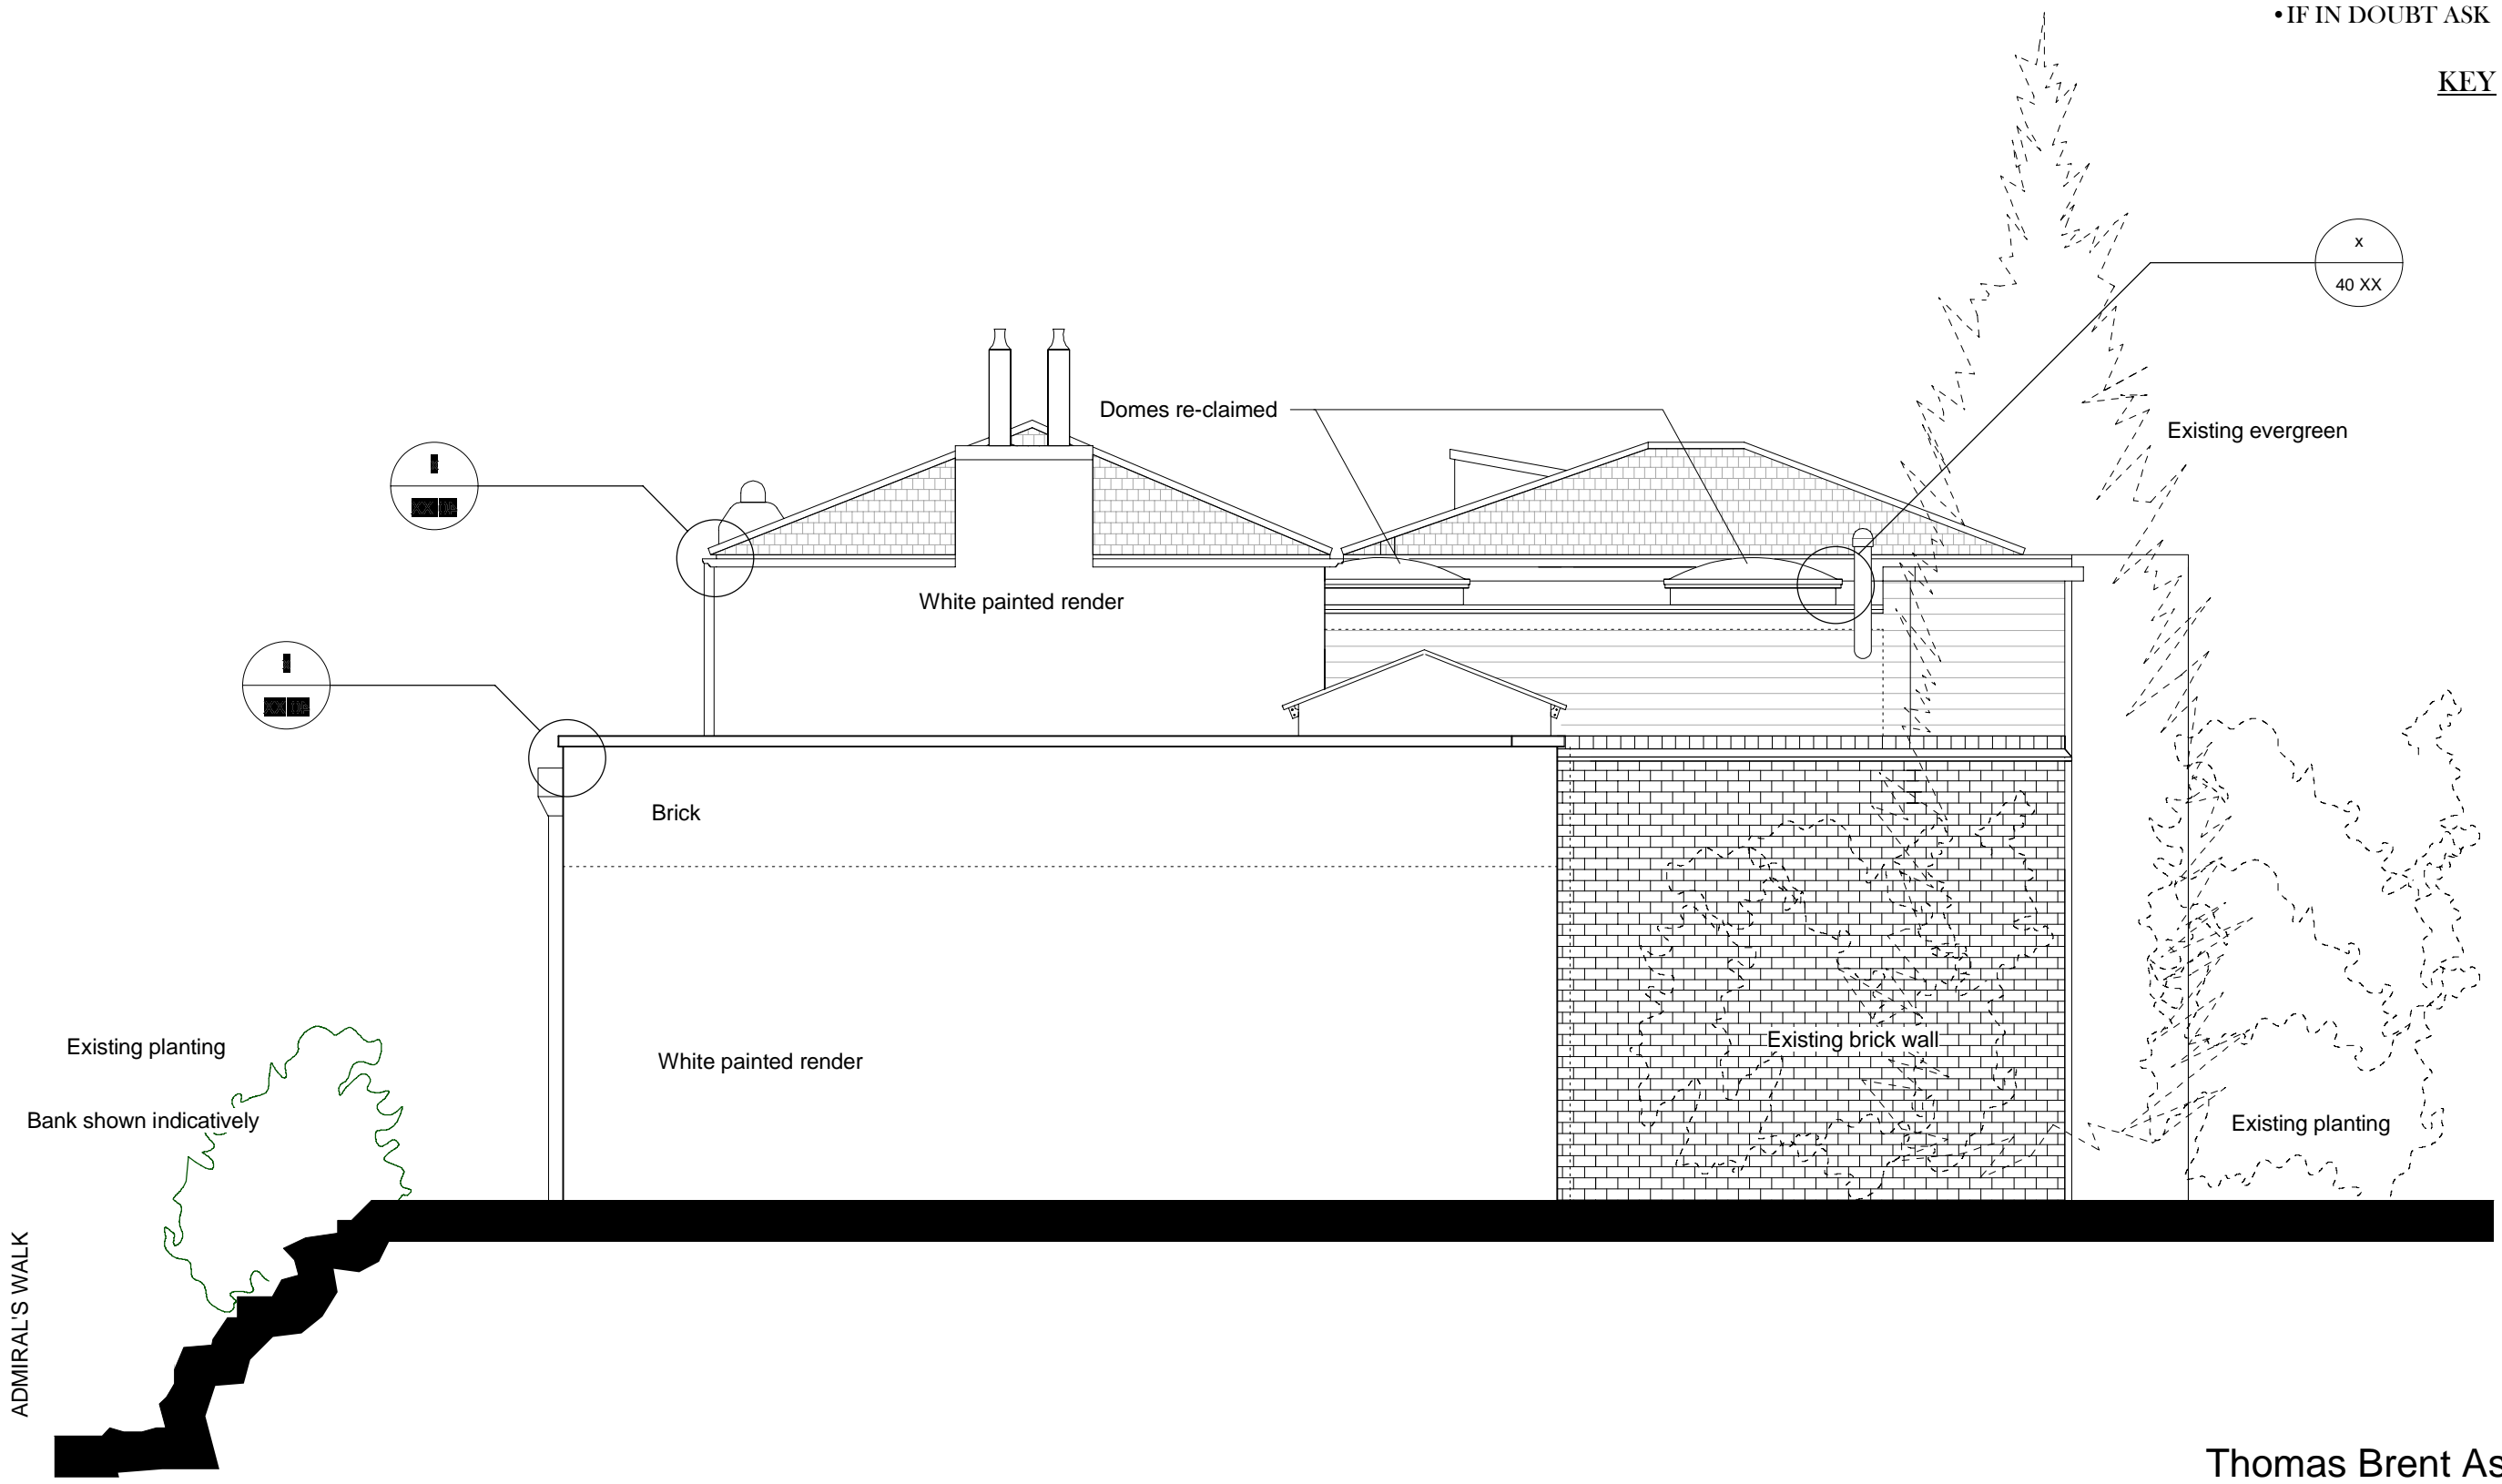

• DO NOT MEASURE FROM DRAWING
• IF IN DOUBT ASK

KEY

ADMIRAL'S WALK

Thomas Brent Associates Ltd.

Seaton House

Terrace Lodge, Admirals Walk,
Hampstead, NW3
East Elevation - EXISTING / AS BUILT

Scale 1:50 @ A3

Drawing Number 20 E1 A