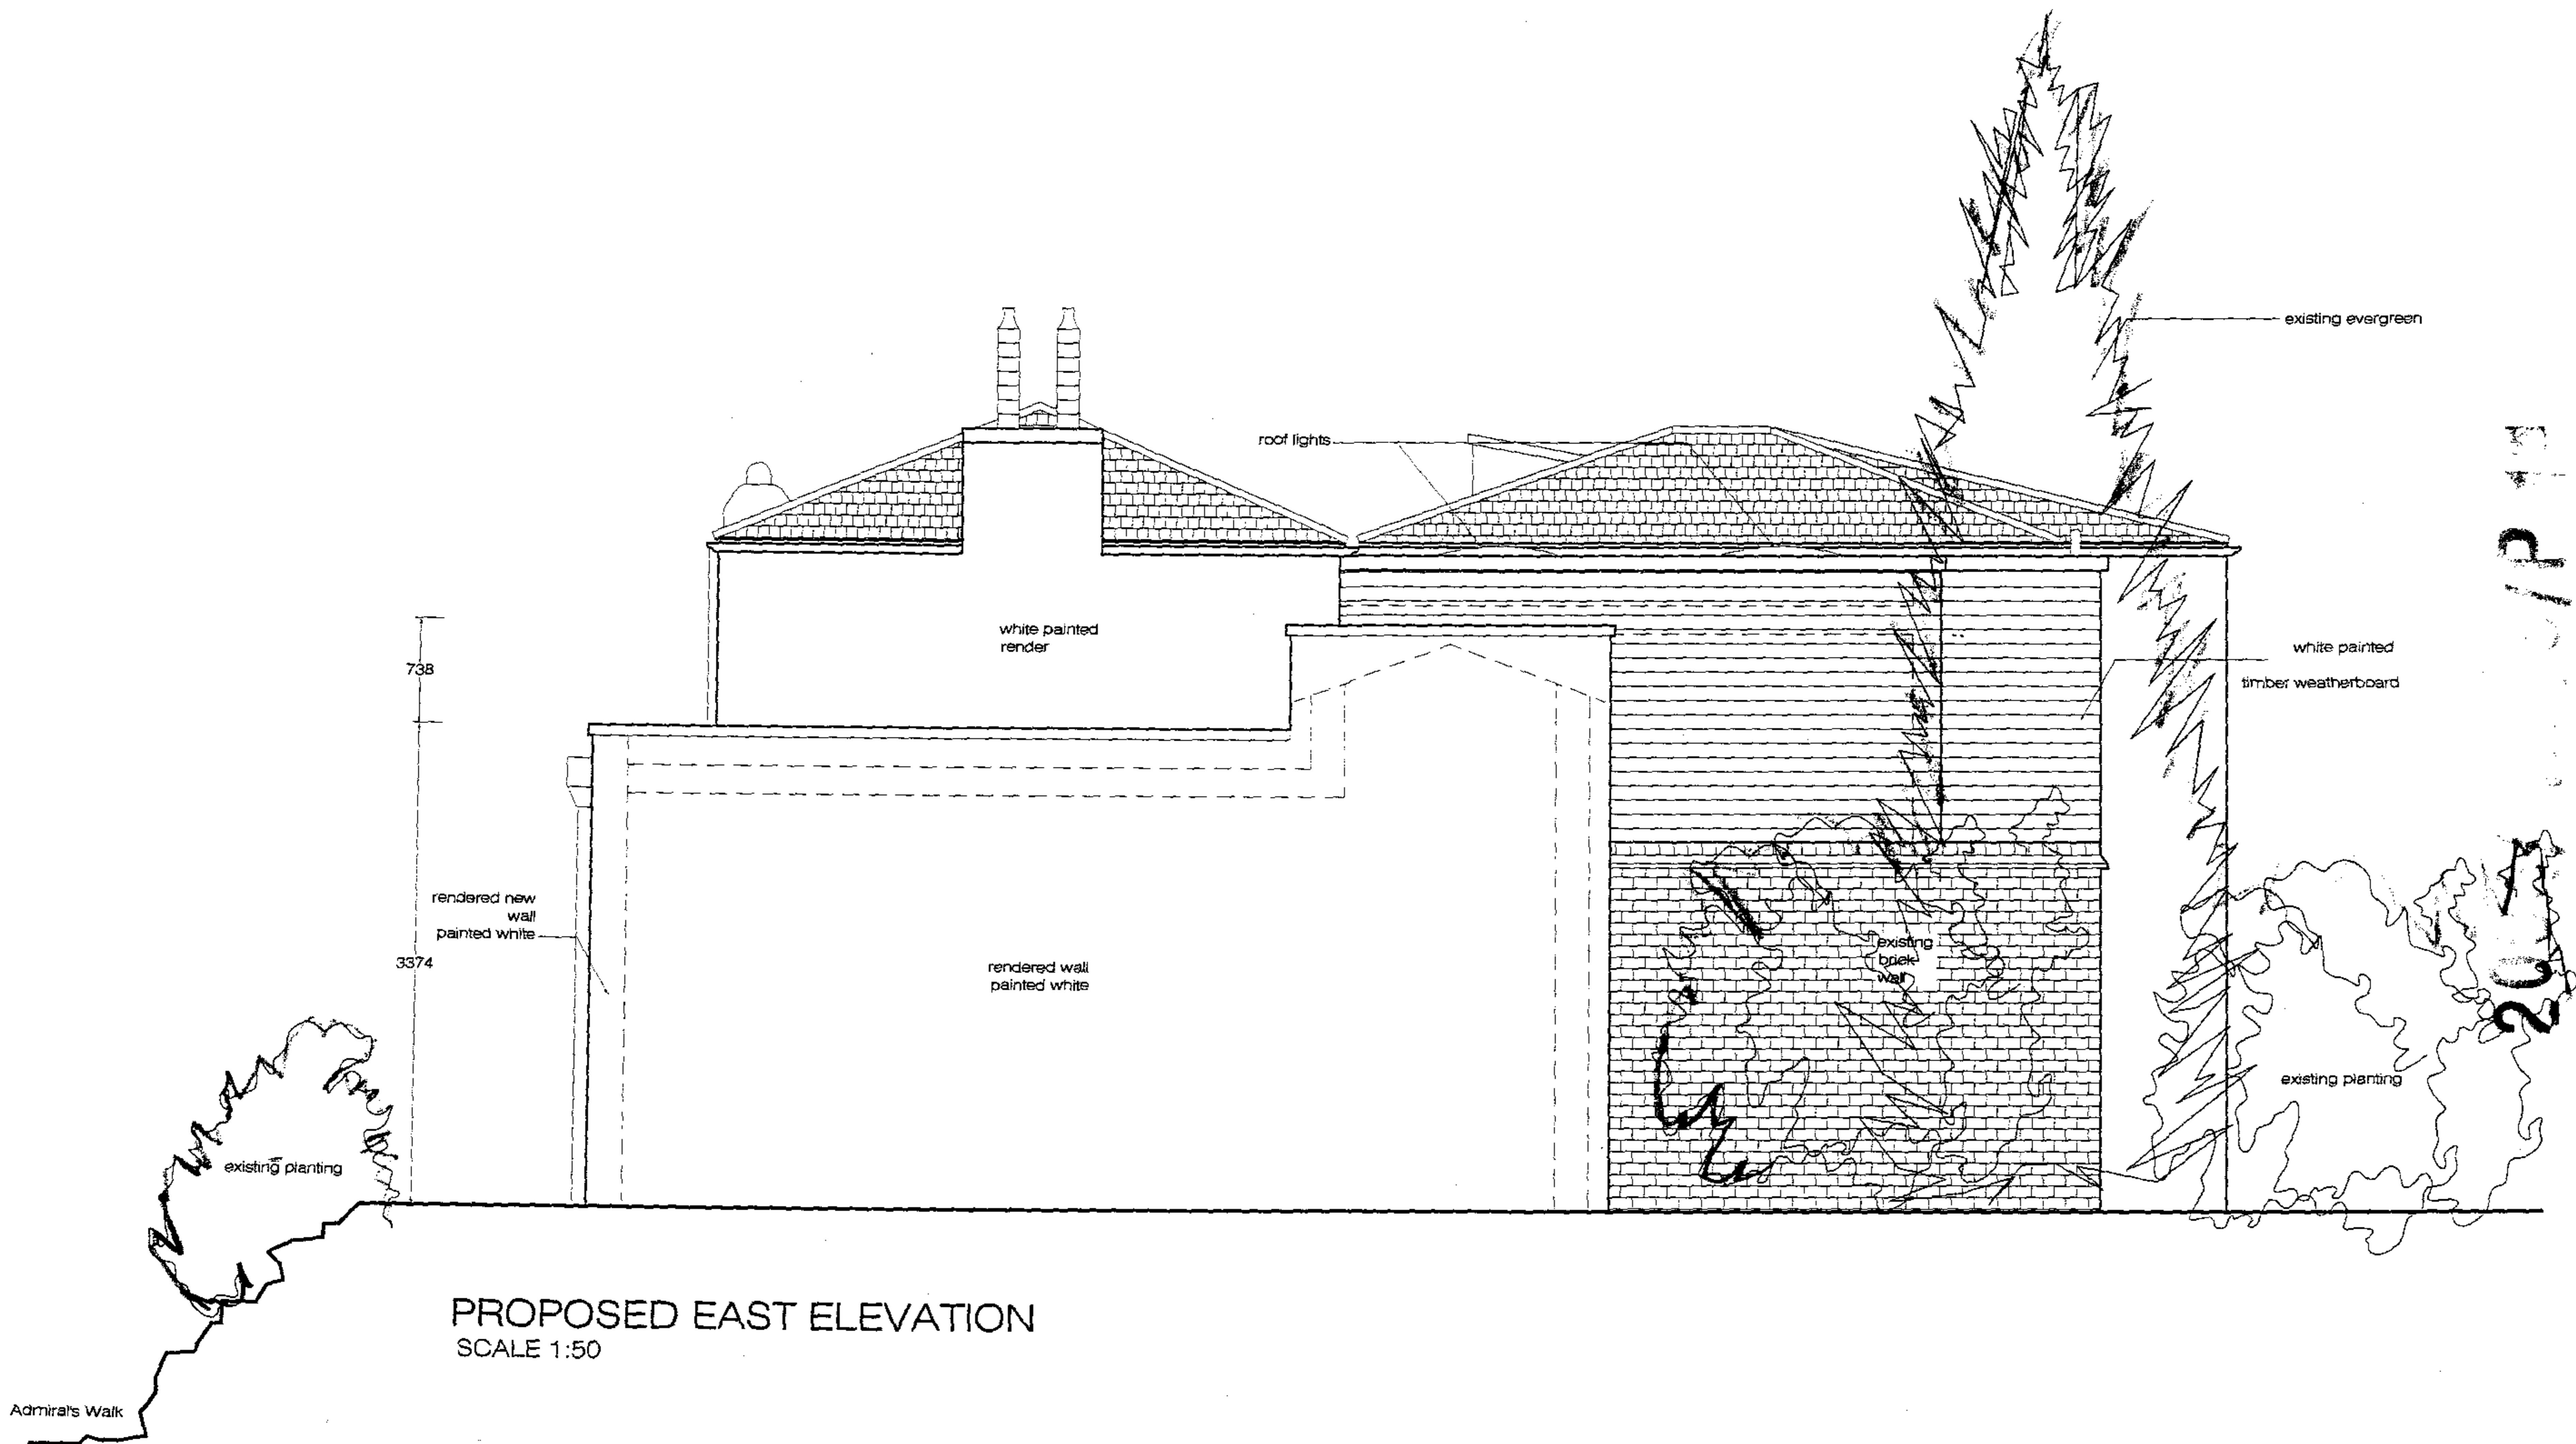

project no.

0315

drawn by

mph

drawing title

Proposed Roof Plan

drawing no.

PR-03

revision

H

15 eidon grove london, nw3 5pt tel 0207.4357105 fax 0207.4357108

SCHNEIDER DESIGNERS

PROPOSED EAST ELEVATION
SCALE 1:50

drawing title Proposed East Elevation
 project Lodge Terrace, Admirals walk, Hampstead NW3
 scale 1:50
 date 12.03.04
 drawn by mph/afe/ses
 project no. 0315
 drawing no. PR-04
 revision H