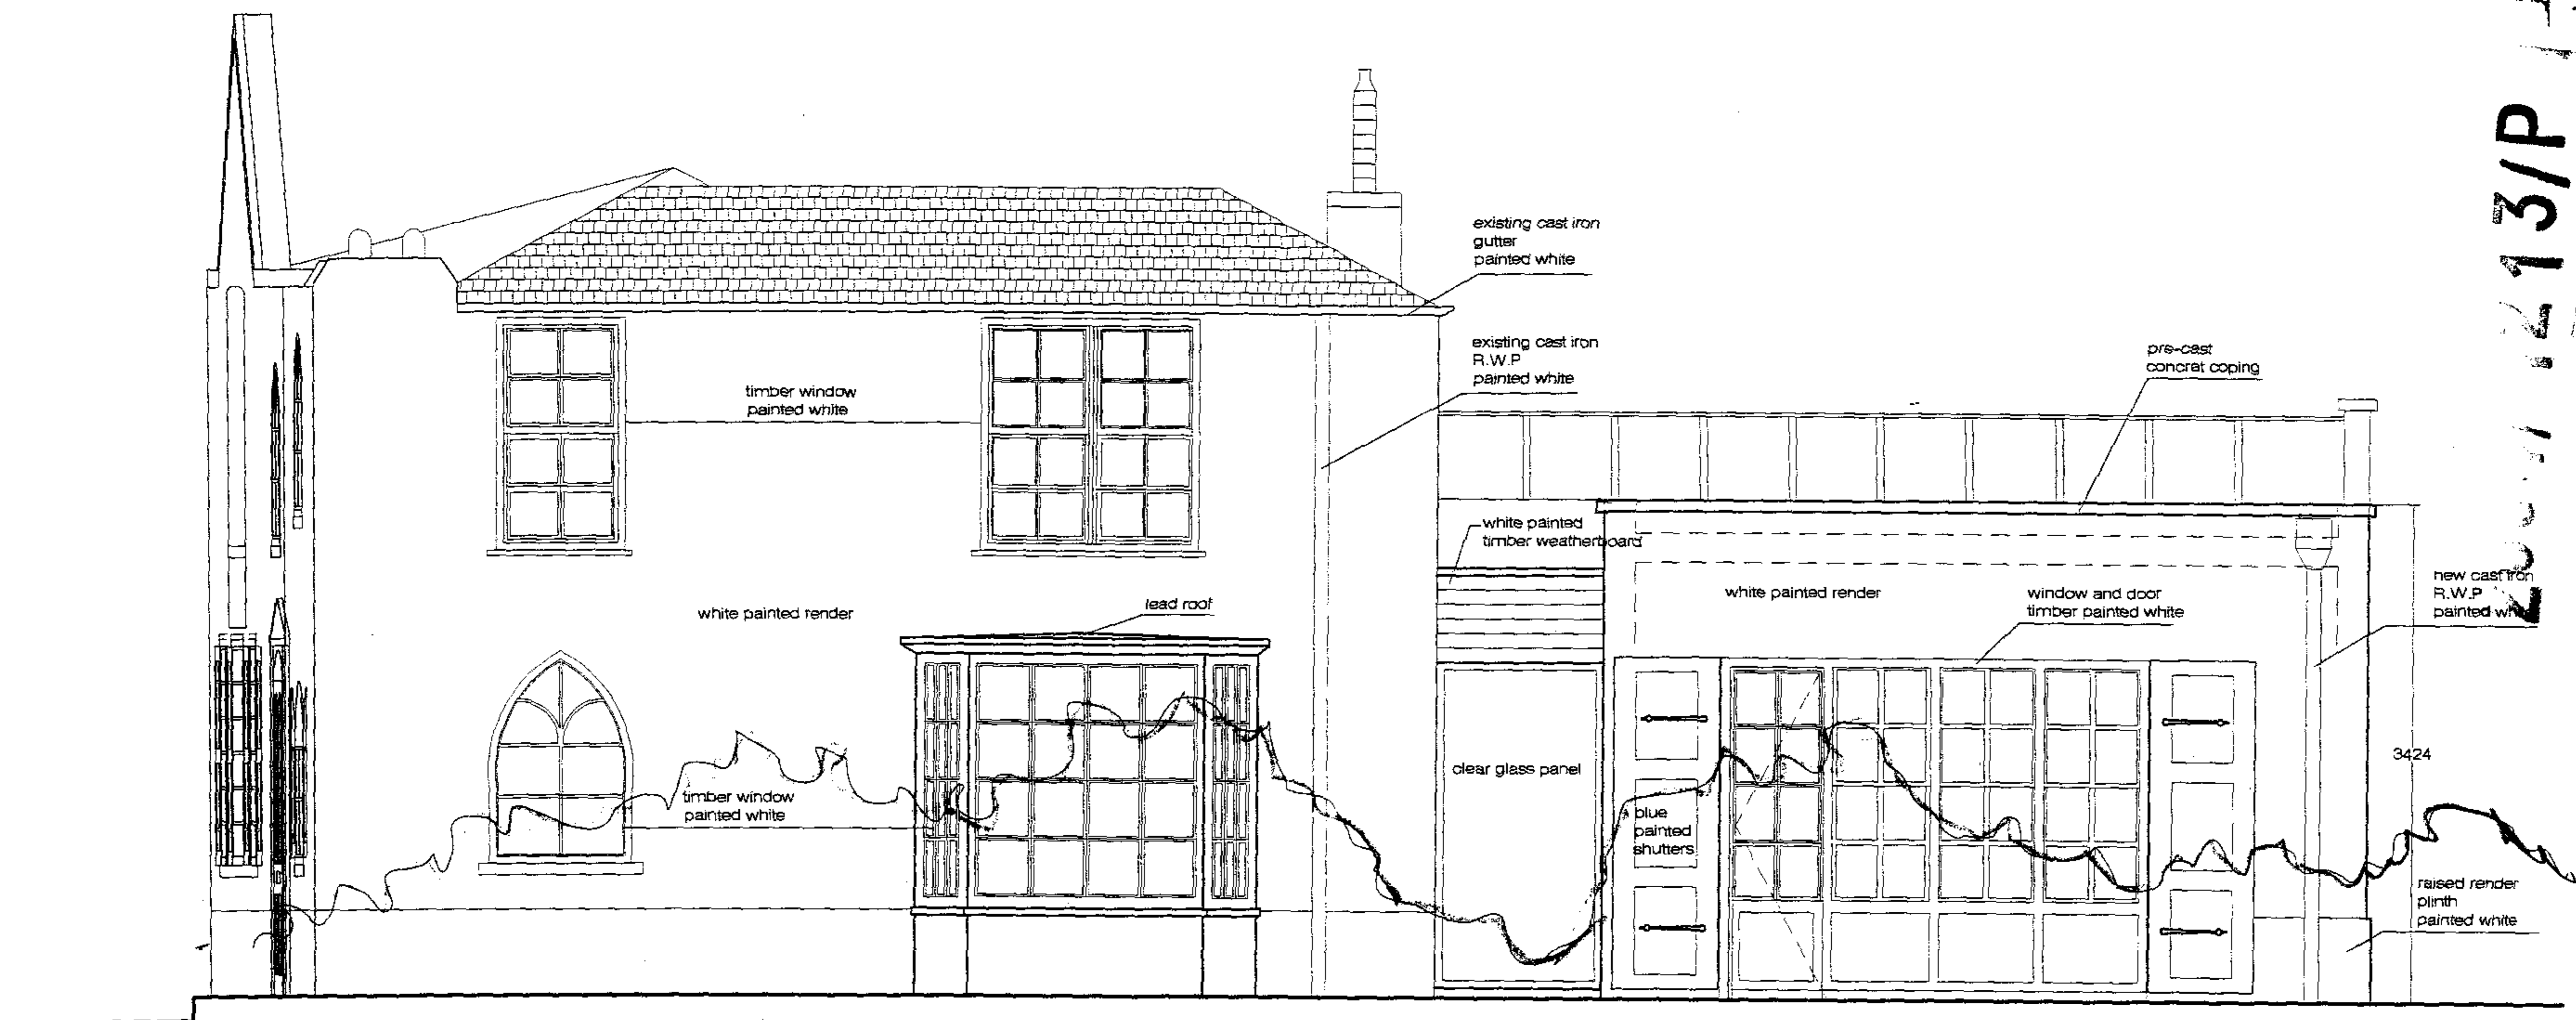

PROPOSED SOUTH ELEVATION
SCALE 1:50

SCHNEIDER DESIGNERS

15 eldon grove london, nw3 5pt tel 0207.4357105 fax 0207.4357108

project

Lodge Terrace, Admirals walk, Hampstead NW3

scale

1:50

drawing title

Proposed South Elevation

drawn by

mph

project no.

0315

date

12.03.04

drawing no.

PR-05

revision

H