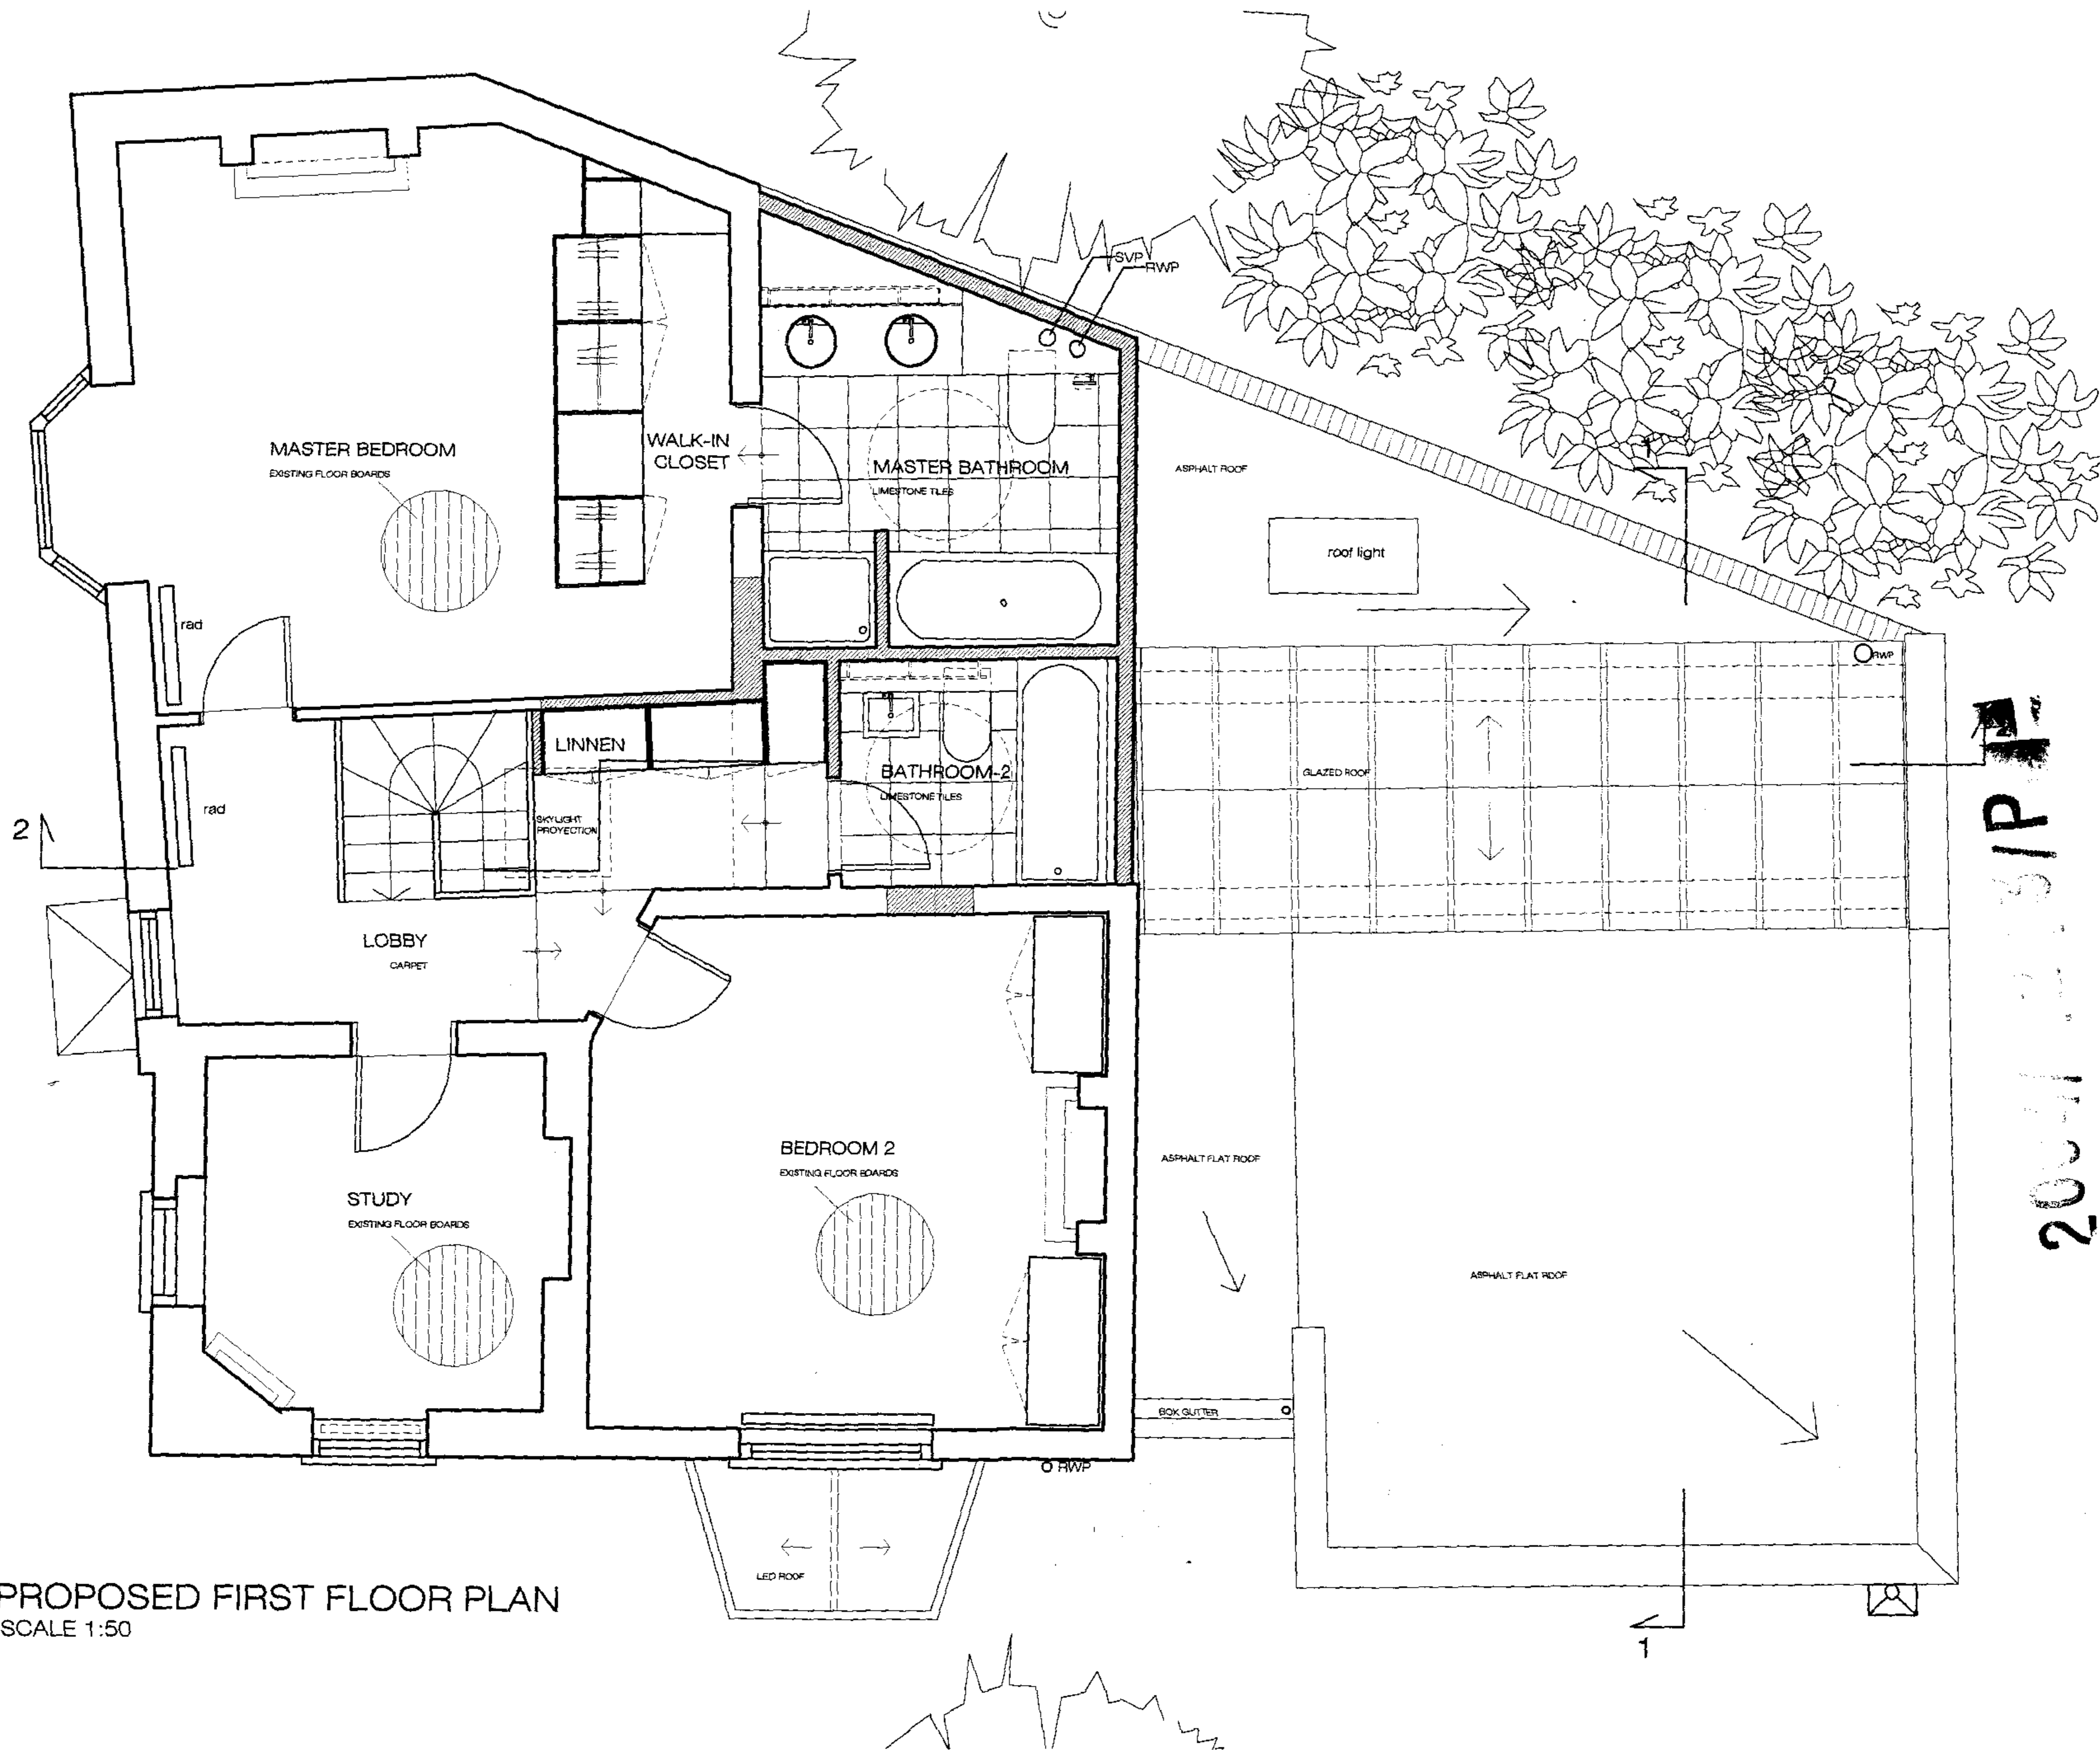

PROPOSED GROUND FLOOR PLAN
SCALE 1:50

drawing title Proposed Ground Floor Plan
 project Lodge Terrace, Admirals walk, Hampstead NW3
 project no. 0315
 date 15.03.04
 scale 1:50
 drawn by mph
 drawing no. PR-01
 revision H
SCHNEIDER DESIGNERS
 15 eidon grove london, nw3 5pt tel 0207.4357105 fax 0207.4357108

2004/03/15
 SVP

PROPOSED FIRST FLOOR PLAN
SCALE 1:50

2004/02/15/PR

SCHNEIDER DESIGNERS ■ project Lodge Terrace, Admirals walk, Hampstead NW3 Proposed First Floor Plan
 15 eidon grove london, nw3 5pt tel 0207.4357105 fax 0207.4357108
 scale 1:50 date 15.03.04
 drawing no. PR-02
 drawn by mph
 project no. 0315
 revision H

PROPOSED ROOF PLAN
SCALE 1:50

2000

project

Terrace Lodge Admirals Walk, Hampstead NW3

scale

1:50

date

15.03.04

project no.

0315

drawn by

mph

drawing title

Proposed Roof Plan

drawing no.

PR-03