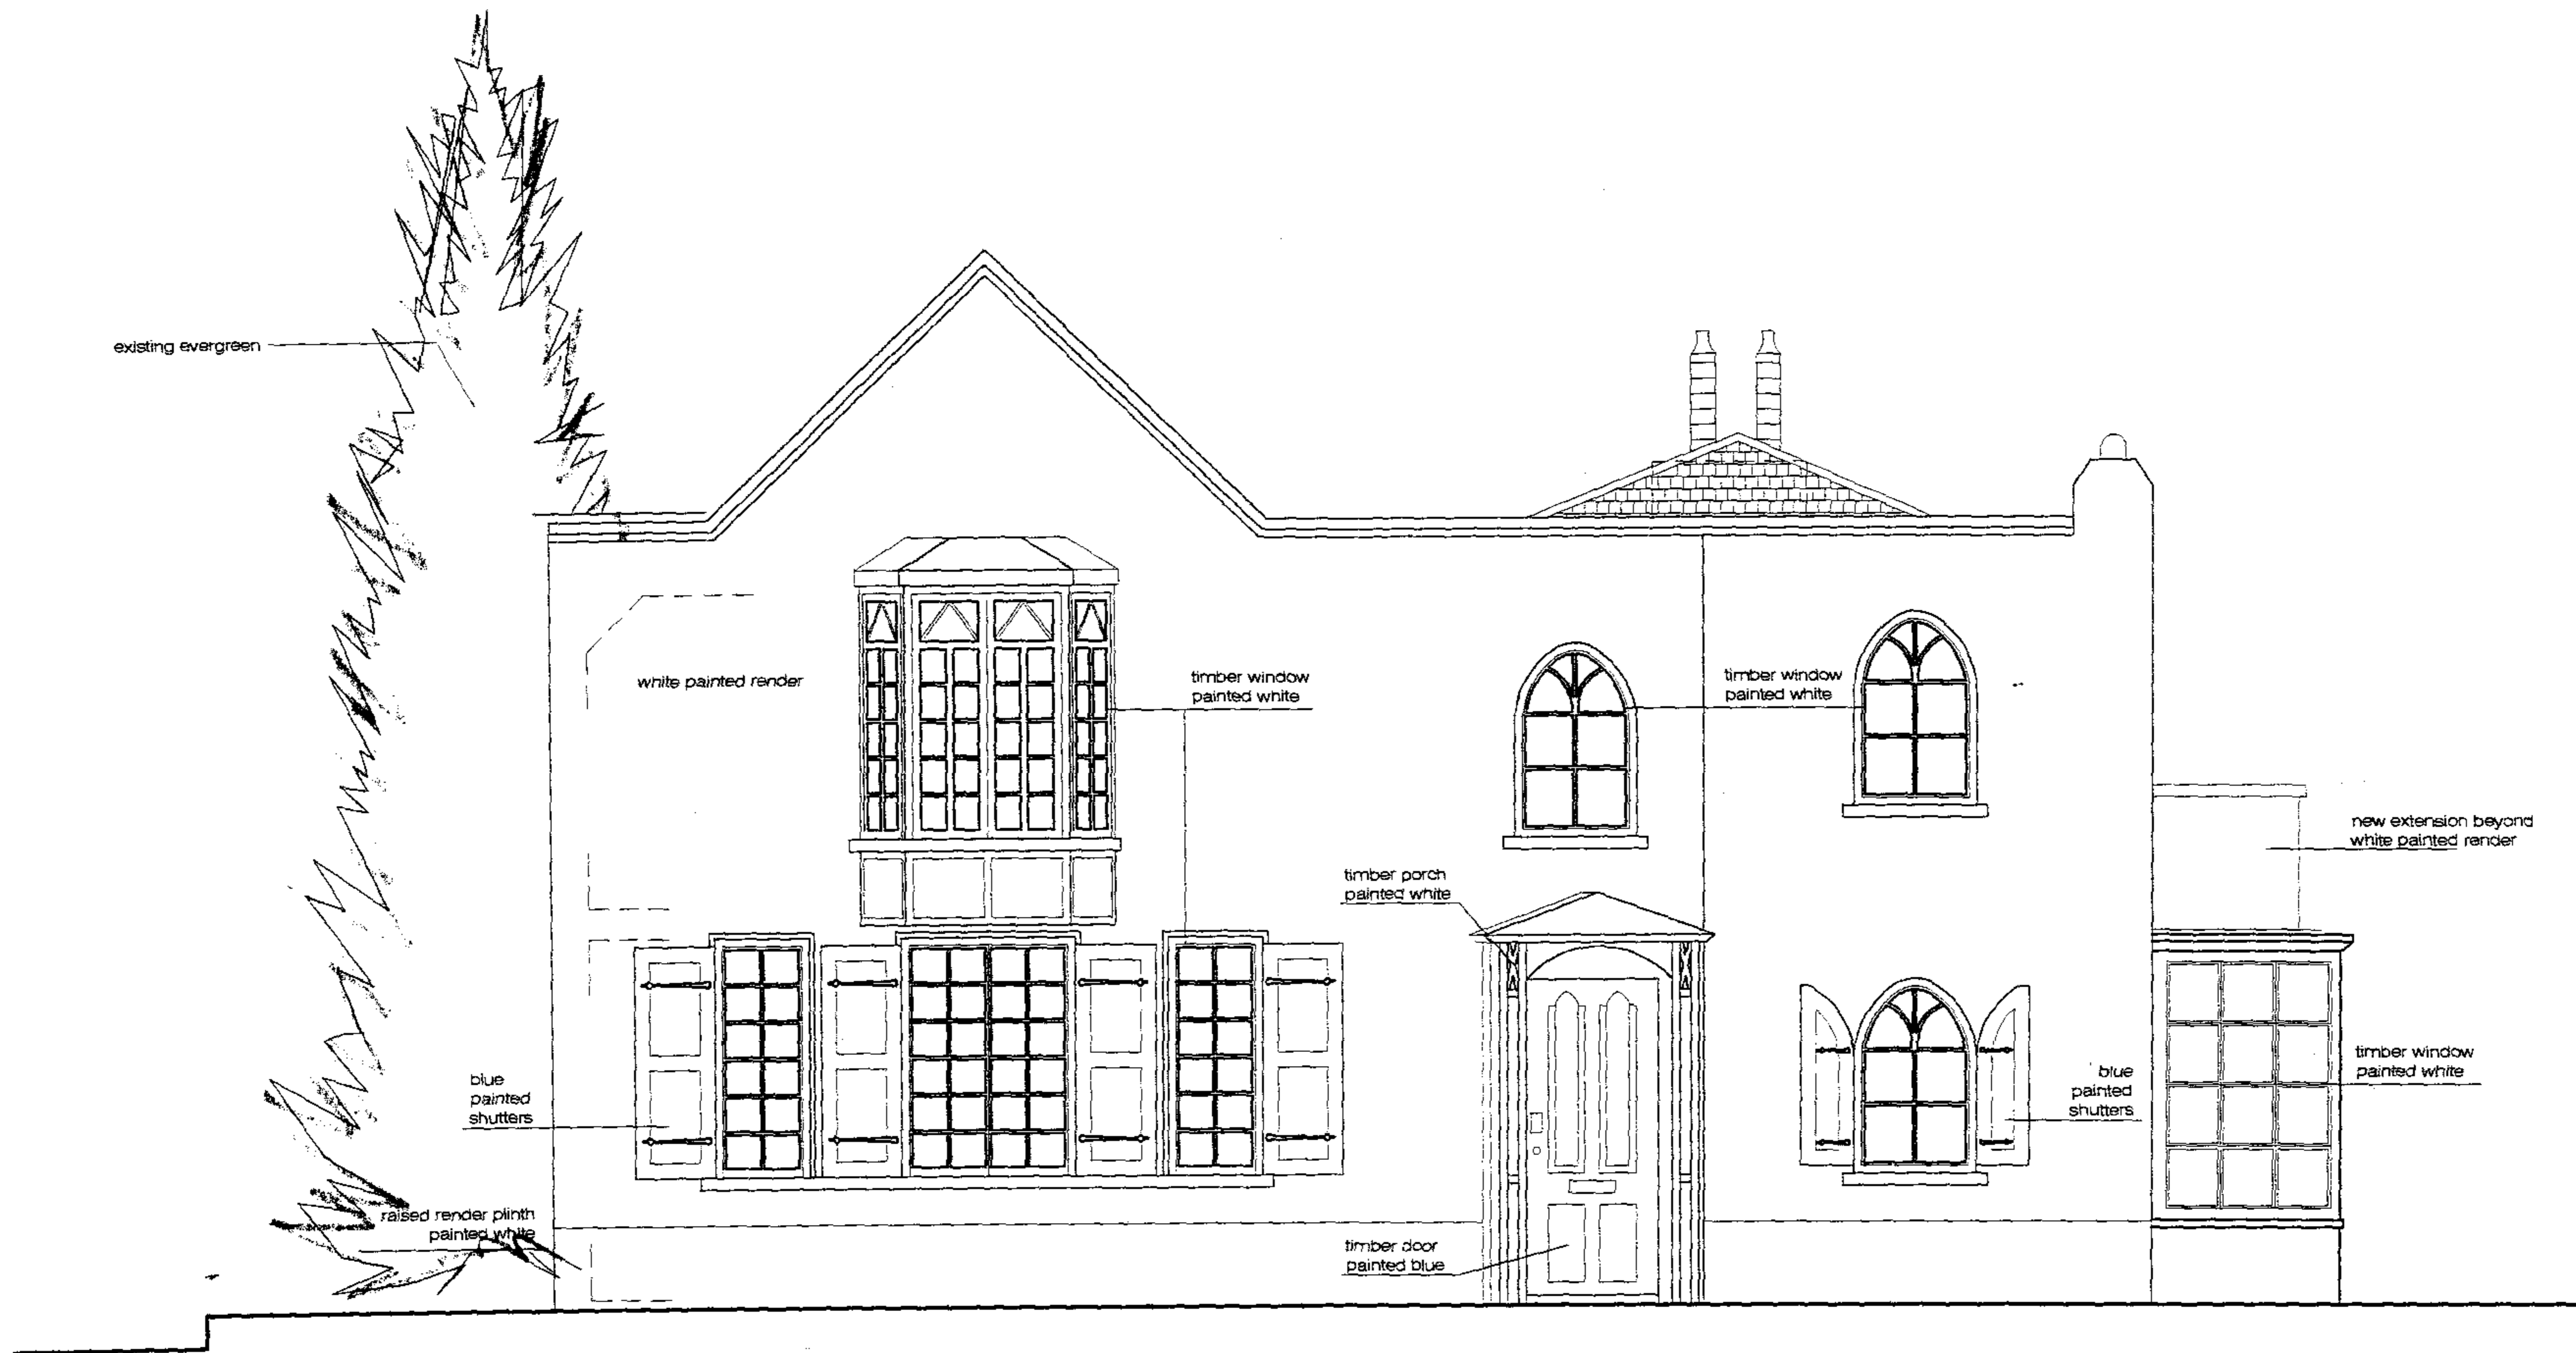

project

Lodge Terrace, Admirals walk, Hampstead NW3

scale

1:50

drawing title

Proposed South Elevation

drawn by

mph

project no.

0315

date

12.03.04

drawing no.

PR-05

revision

H

scale

1:50

date

12.03.04

project no.

0315

drawn by

ses

drawing title

Proposed West Elevation

drawing no.

PR-06

revision

H

SCHNEIDER DESIGNERS ■ **SRP**

15 eidon grove london, nw3 5pt tel 0207.4357105 fax 0207.4357108