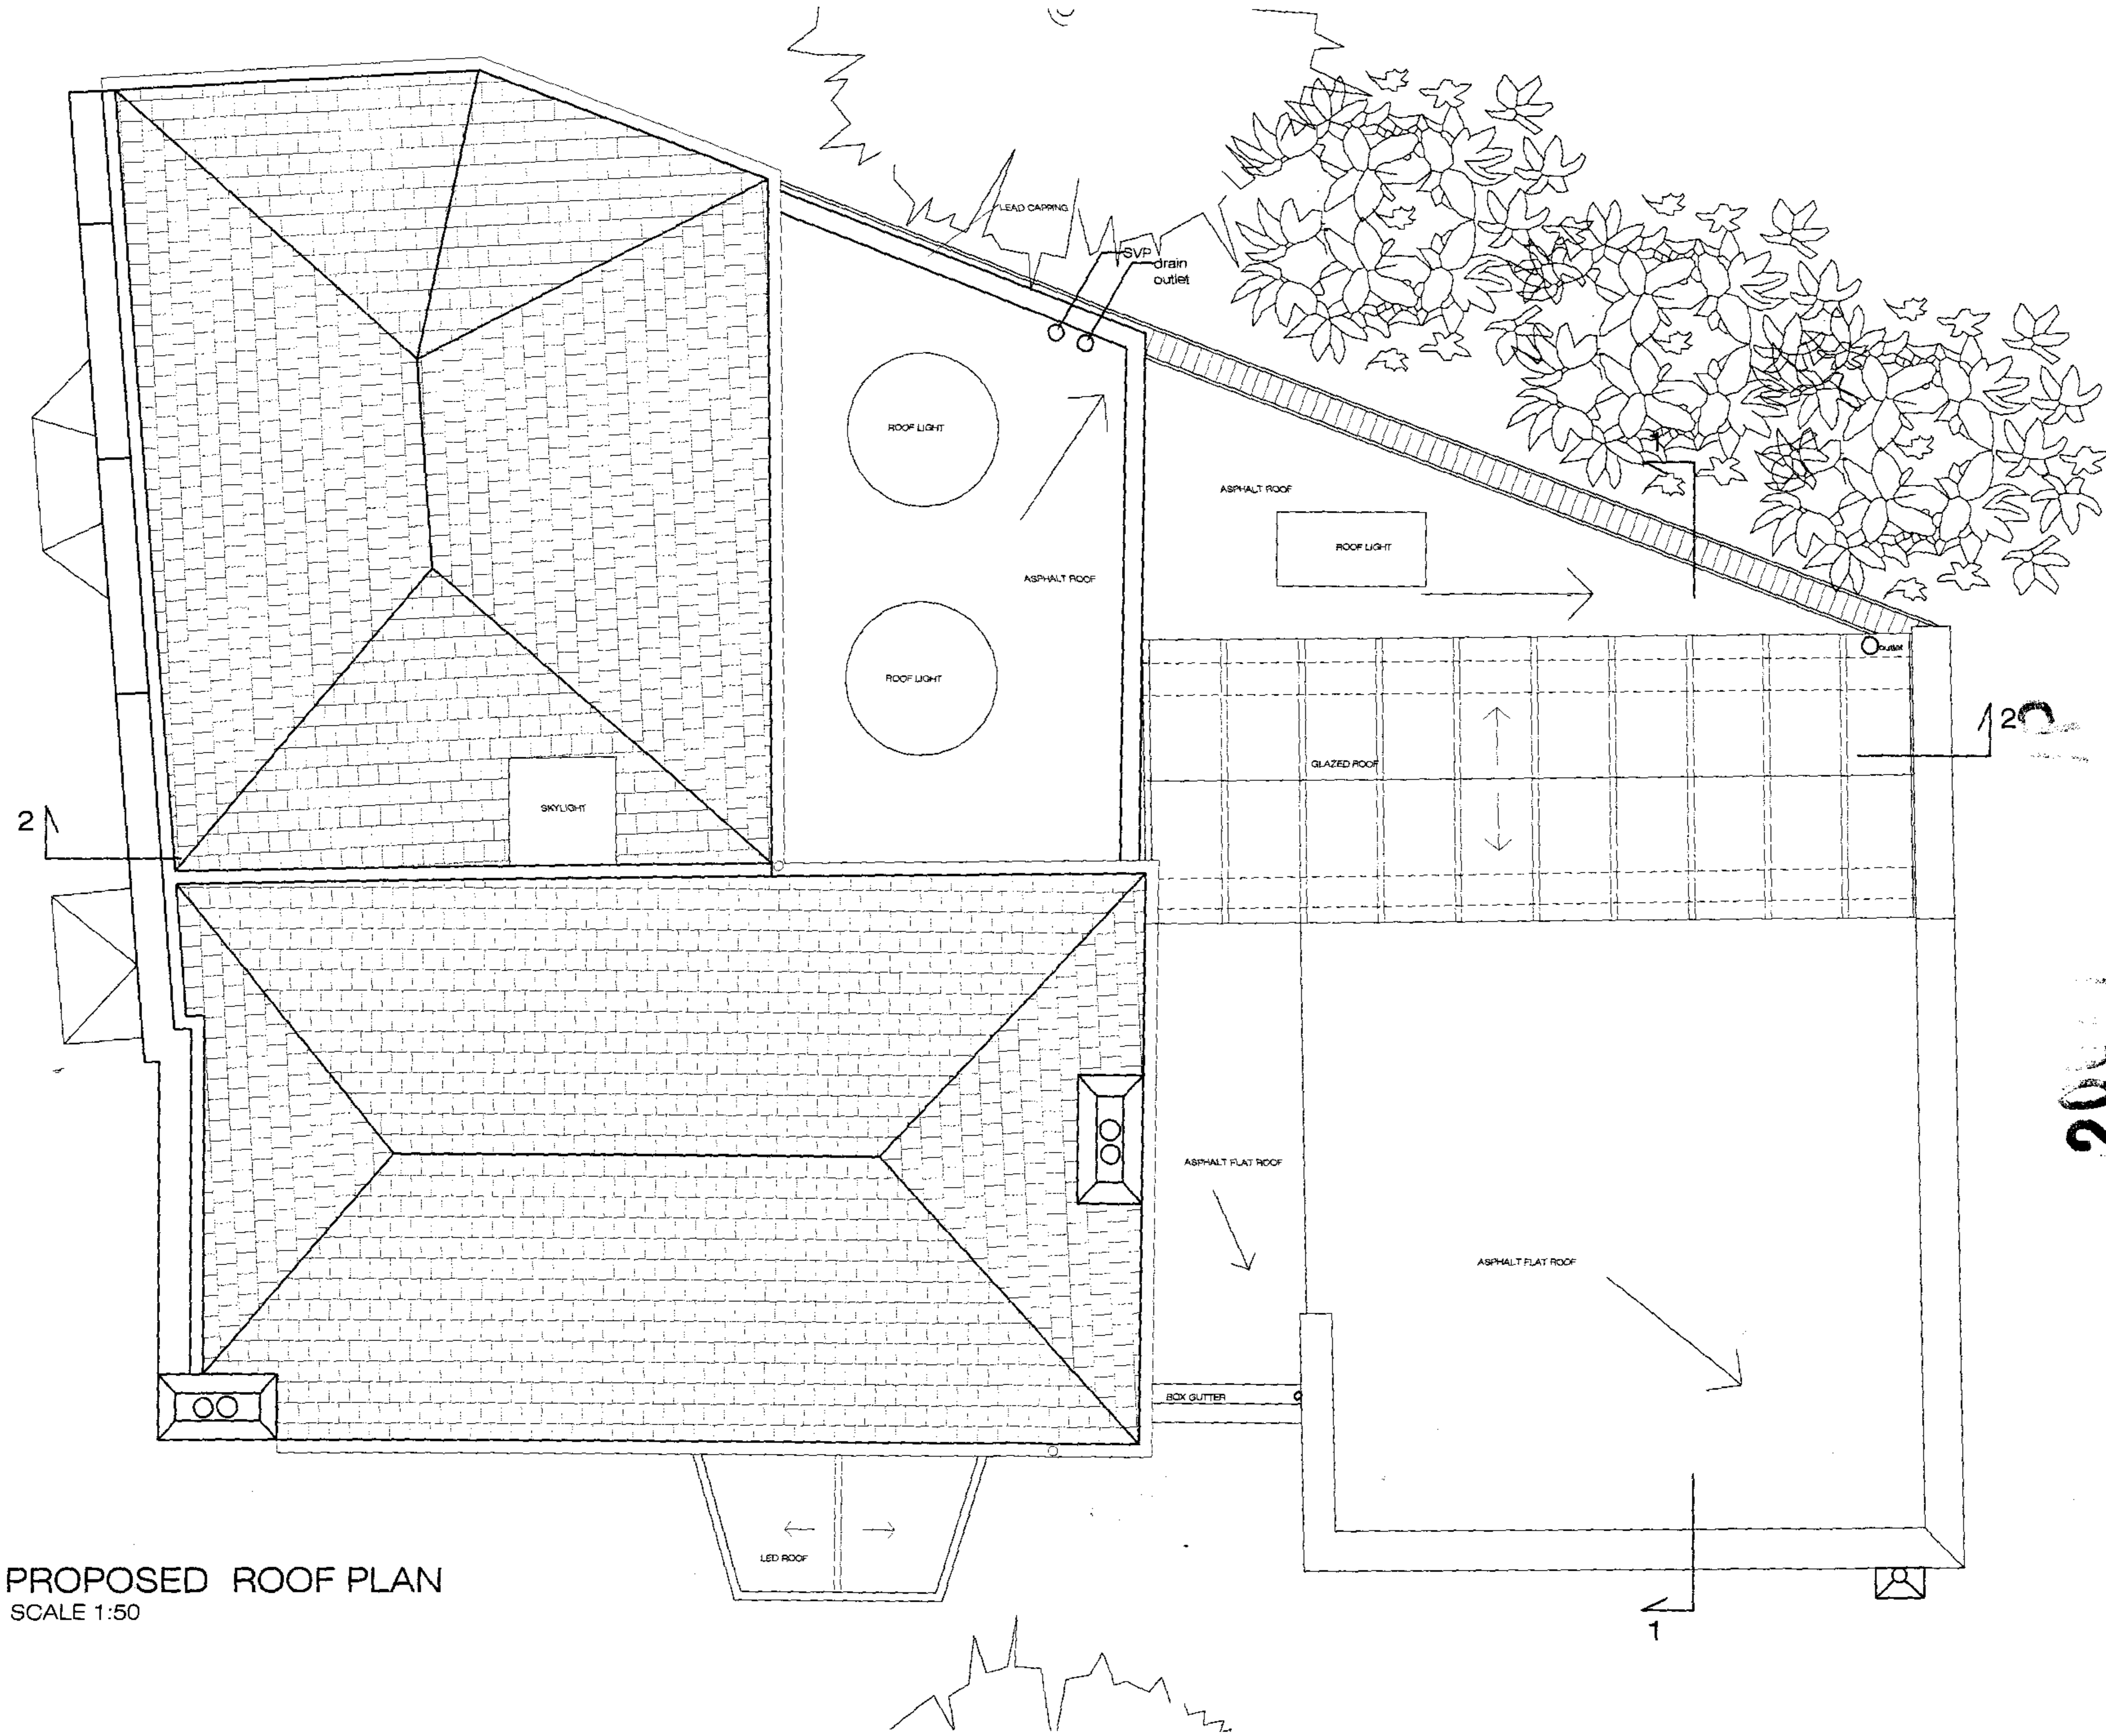

PROPOSED GROUND FLOOR PLAN
SCALE 1:50

drawing title Proposed Ground Floor Plan
 project Lodge Terrace, Admirals walk, Hampstead NW3
 project no. 0315
 date 15.03.04
 scale 1:50
 drawn by mph
 drawing no. PR-01
 revision H
SCHNEIDER DESIGNERS
 15 eidon grove london, nw3 5pt tel 0207.4357105 fax 0207.4357108

2004/03/15
 SVP

PROPOSED FIRST FLOOR PLAN
SCALE 1:50

2004/02/15/PR

SCHNEIDER DESIGNERS ■ project Lodge Terrace, Admirals walk, Hampstead NW3 Proposed First Floor Plan
 15 eidon grove london, nw3 5pt tel 0207.4357105 fax 0207.4357108
 scale 1:50 date 15.03.04
 drawing no. PR-02
 drawn by mph
 project no. 0315
 revision H

PROPOSED ROOF PLAN
SCALE 1:50

2000

project

Terrace Lodge Admirals Walk, Hampstead NW3

scale

1:50

date

15.03.04

project no.

0315

drawn by

mph

drawing title

Proposed Roof Plan

drawing no.

PR-03