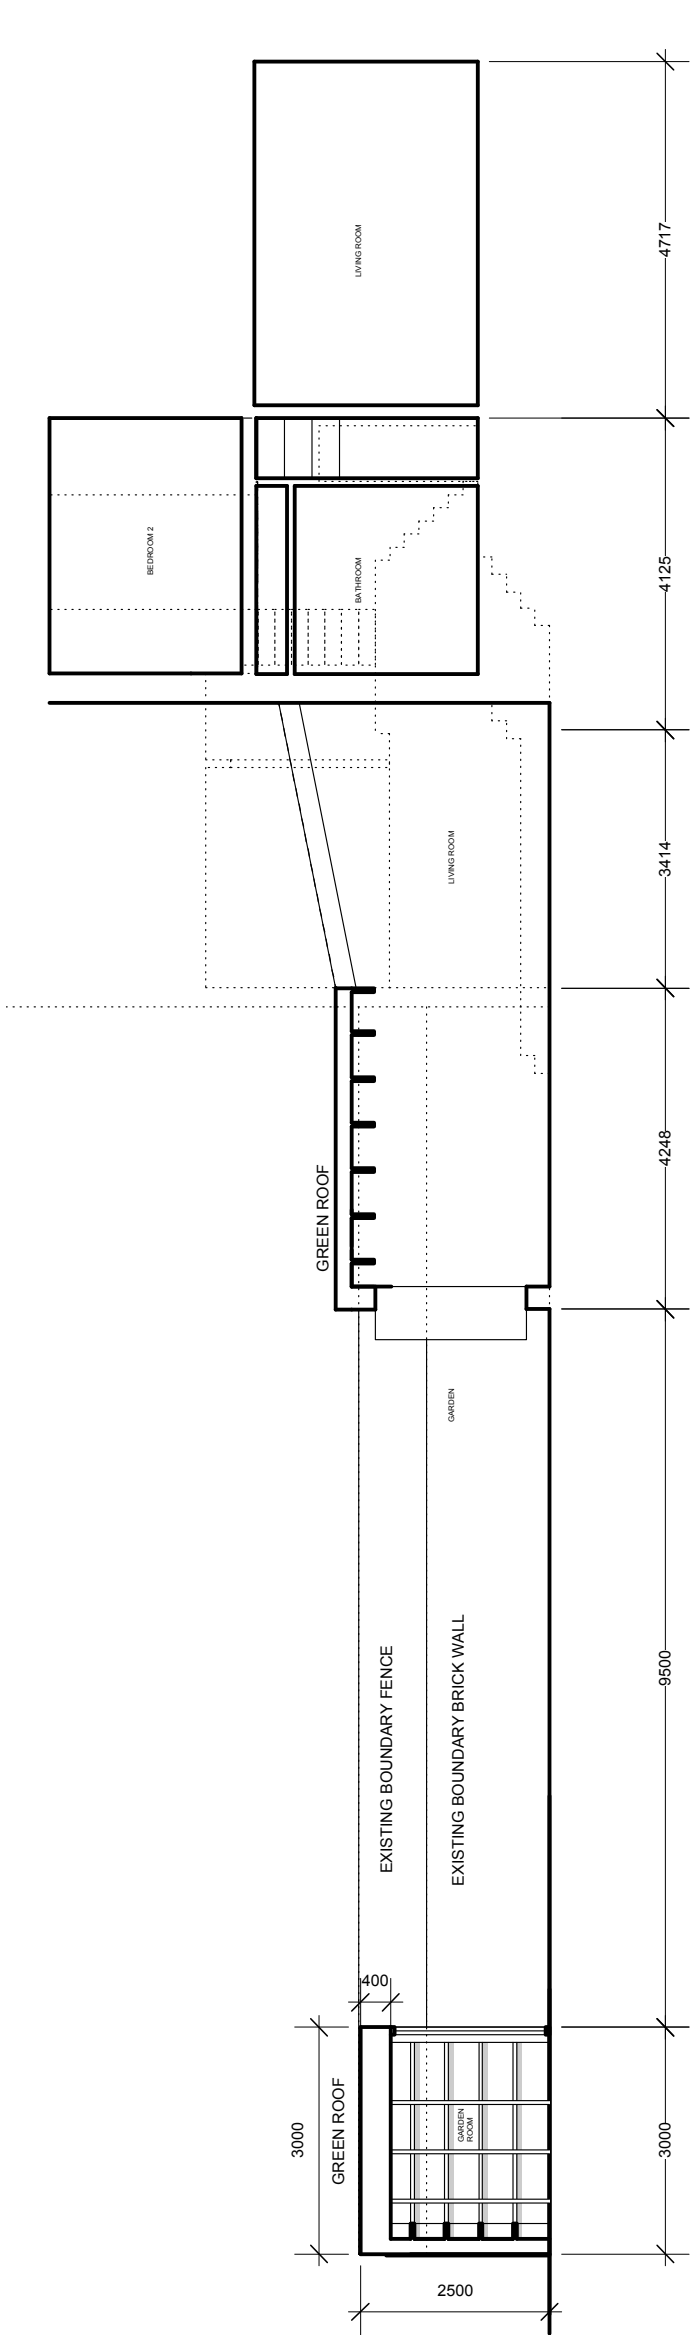

SECTION B-B
 SCALE 1:100

SECTION A-A
 SCALE 1:100

FOR TENDER

B	16.09.15	AD	UPDATED FOR PLANNING	PM
A	22.07.15	SA	UPDATED FOR PLANNING	PM
rev	date	by	comment	chkd

Client
 Ian O'Gara & Fiona Macdonald

Job

20 Lupton Street
 London NW5 2HT

Drawing Title
 PROPOSED
 SECTION A-A + SECTION B-B

Scale	1:100	@ A3		
Date	21.08.2015	Drawn AD	Issued PM	Checked PM

Drg. No.	157 020	Rev.	B
----------	---------	------	---