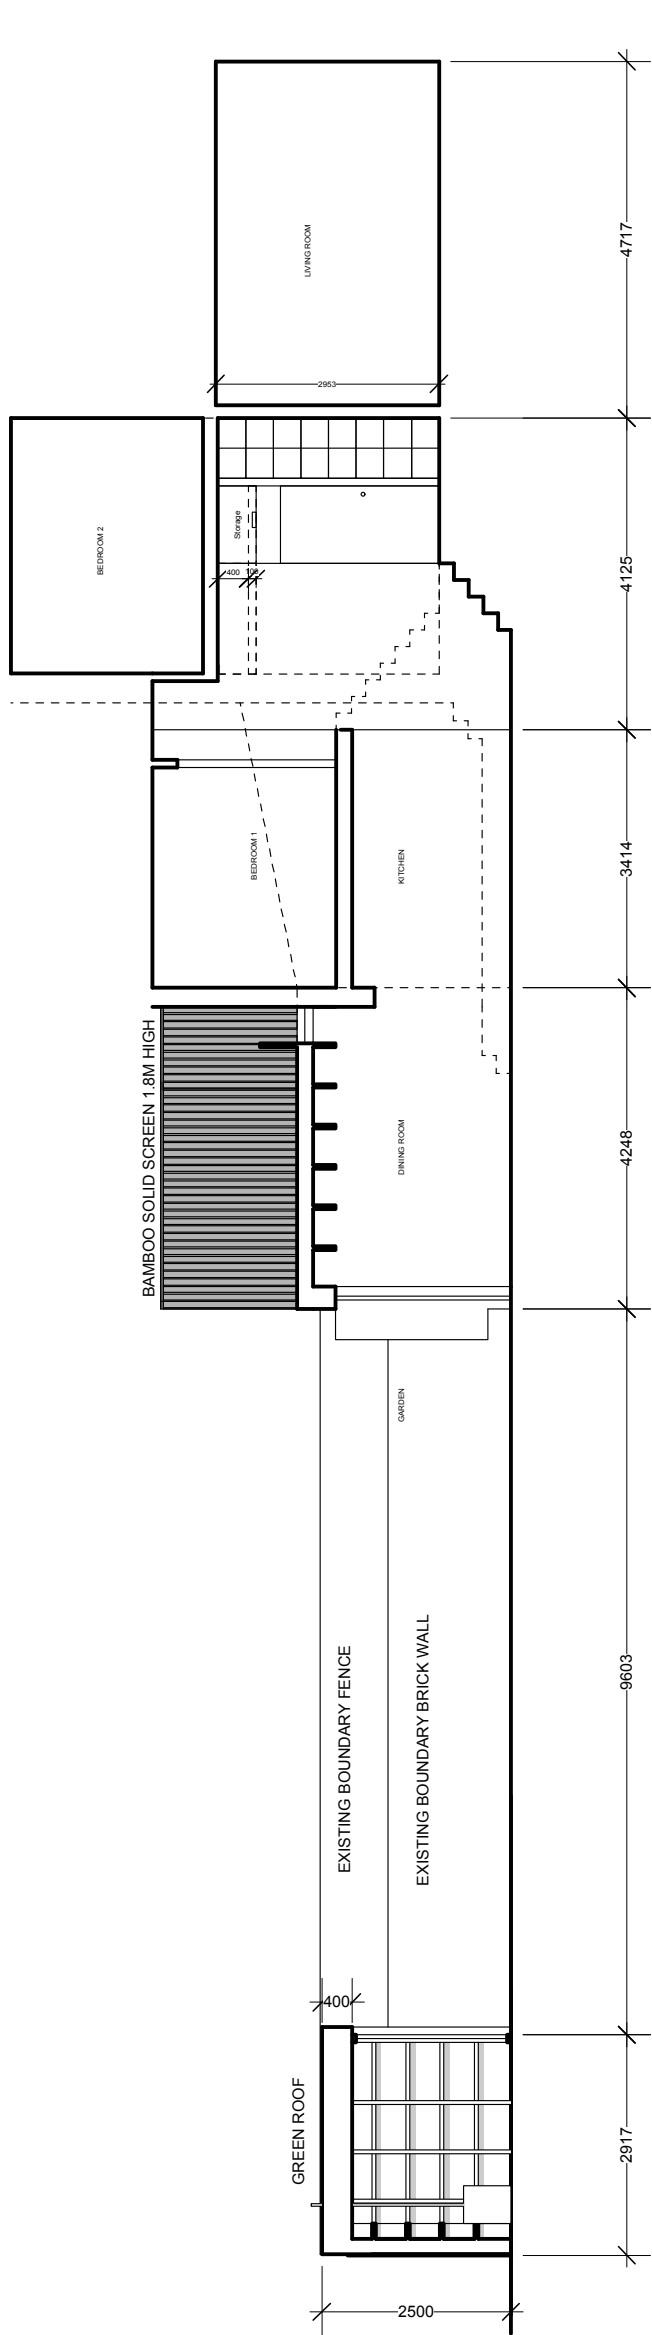

GREEN ROOF:
 ENVIRONMAT SEDUM MATTING
 REQUIRES LOW LEVELS OF
 MAINTENANCE IT WILL NOT
 REQUIRE PRUNING OR DEAD
 HEADING. IT REQUIRES ONE FEED A
 YEAR AND VERY LITTLE WATERING
 AND WEEDING MANUALLY BY HAND.

SECTION B-B
 SCALE 1:100

SECTION A-A
 SCALE 1:100

FOR TENDER

B	16.09.15	AD	UPDATED FOR PLANNING	PM
A	22.07.15	SA	UPDATED FOR PLANNING	PM
rev	date	by	comment	chkd

Client
 Ian O'Gara & Fiona Macdonald

Job

20 Lupton Street
 London NW5 2HT

Drawing Title
 PROPOSED
 SECTION A-A + SECTION B-B

Scale	1:100	@ A3		
Date	21.08.2015	Drawn AD	Issued PM	Checked PM

Drg. No.	157 020	Rev.	B
----------	---------	------	---