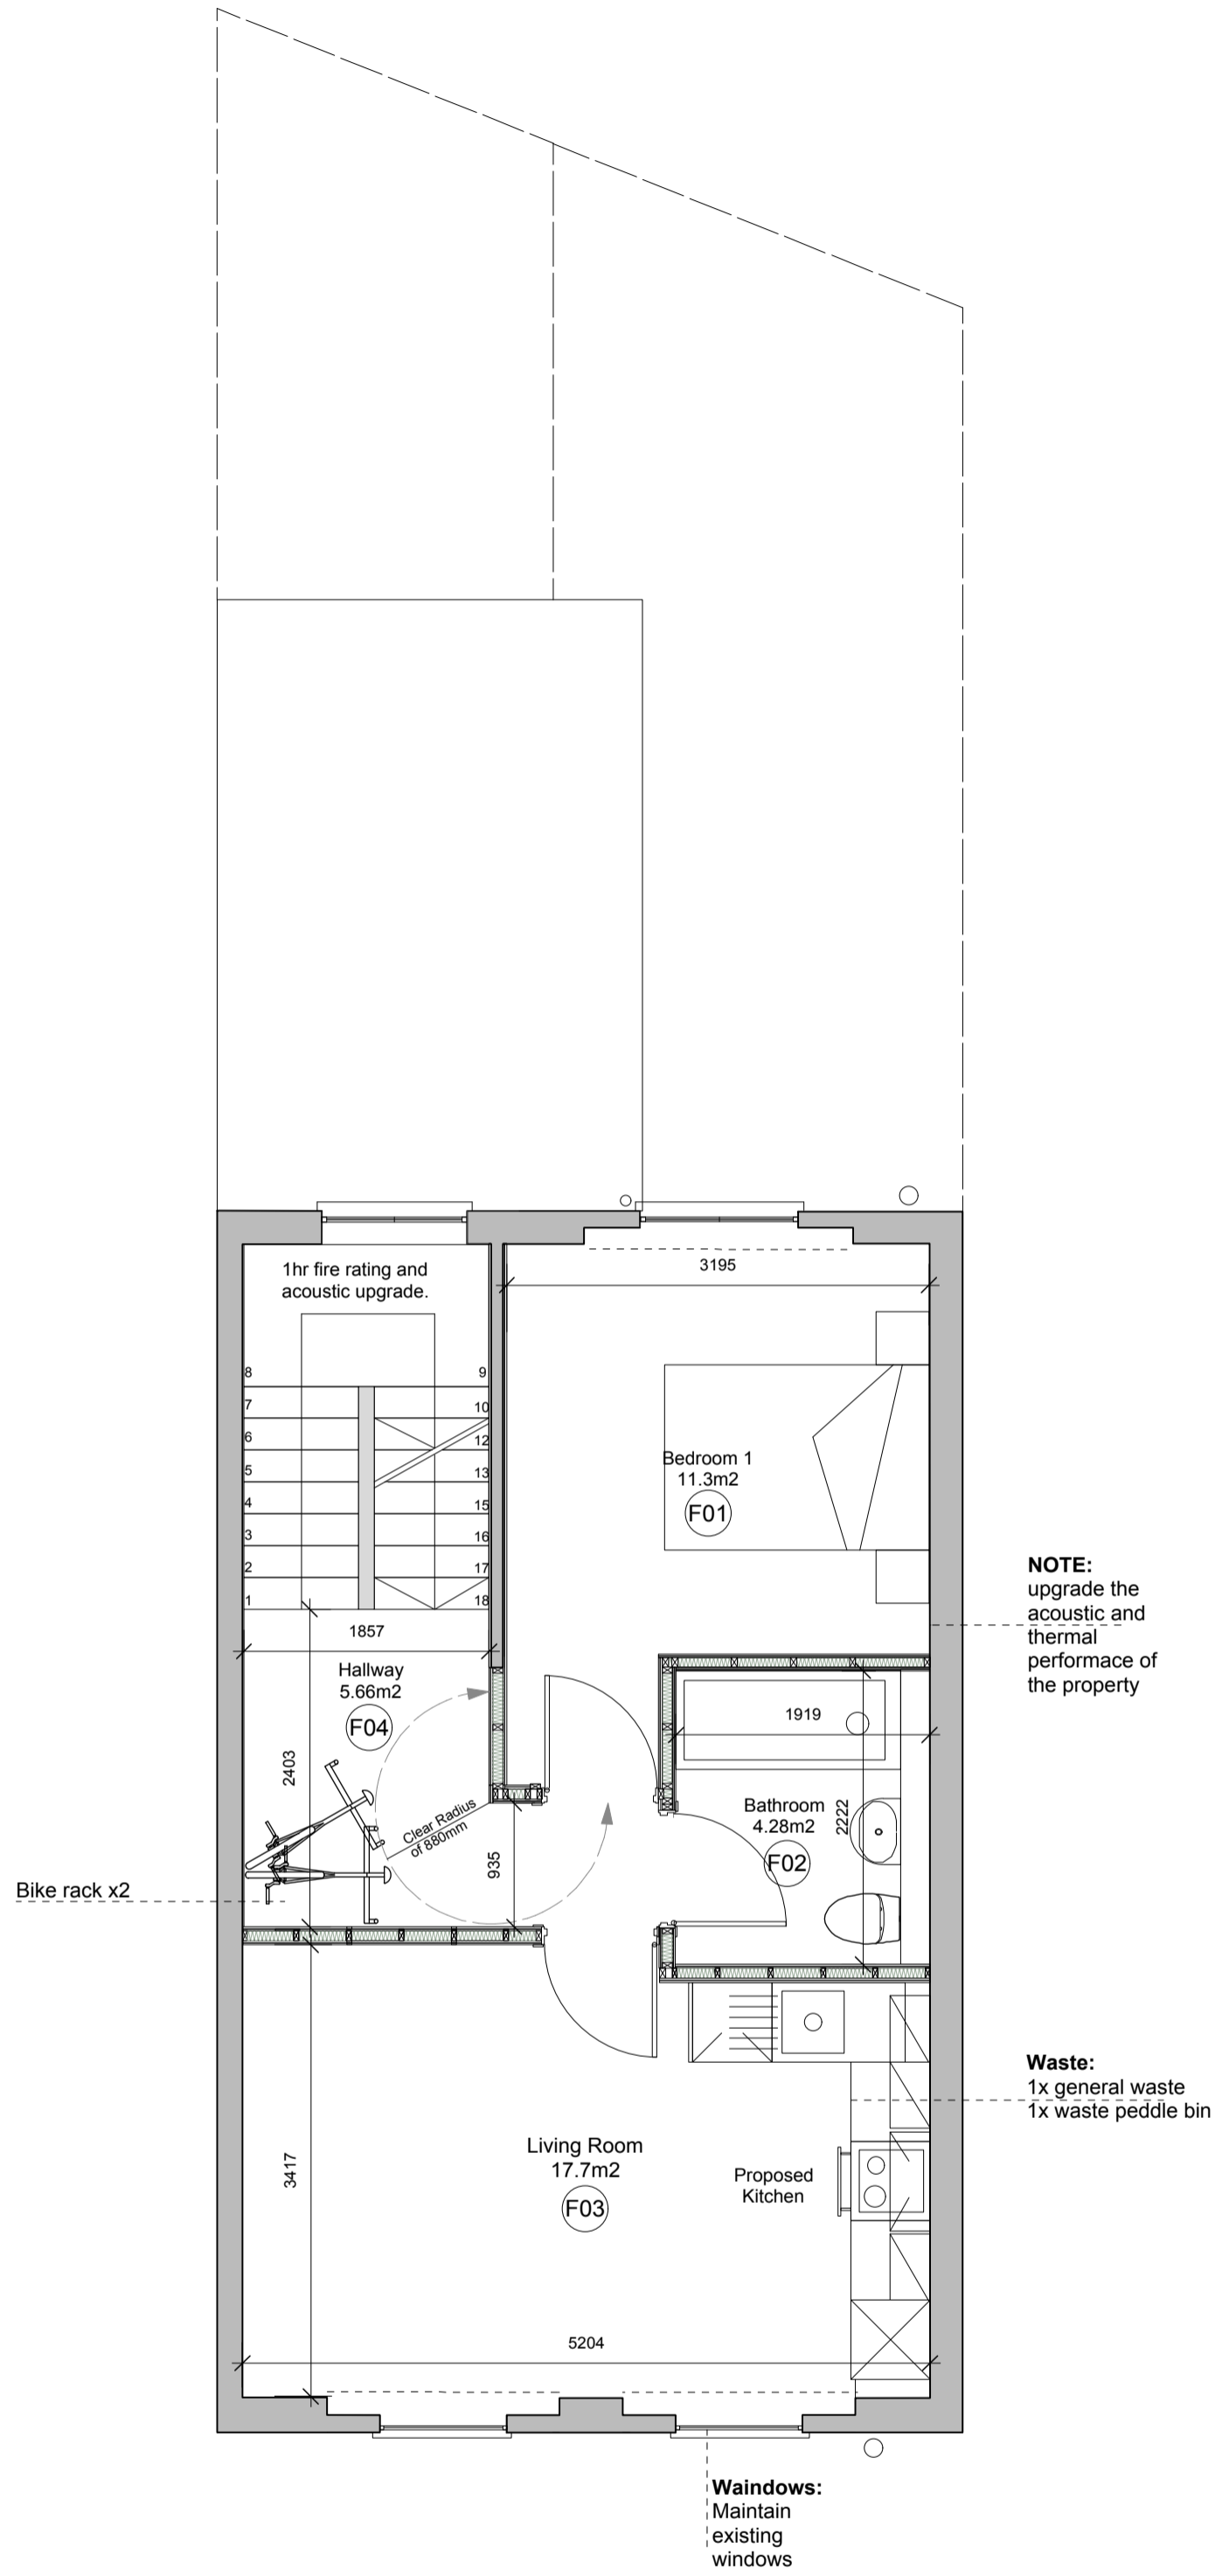

Bike rack - wall support

Niveda Realty

Address: Berkeley Square House,
Berkeley Square, Mayfair, London,
W1J 6BD, UK

Tel: 0207 887 6274
E-mail: realty@niveda.com
Website: www.niveda.com

Project:	LYME TERRACE	REVISION	DATE
	Proposed First floor		
Drawing No:	NR05		
Scale:	Drawn		
1:50 @ A2 Size	INFORMATION ONLY		