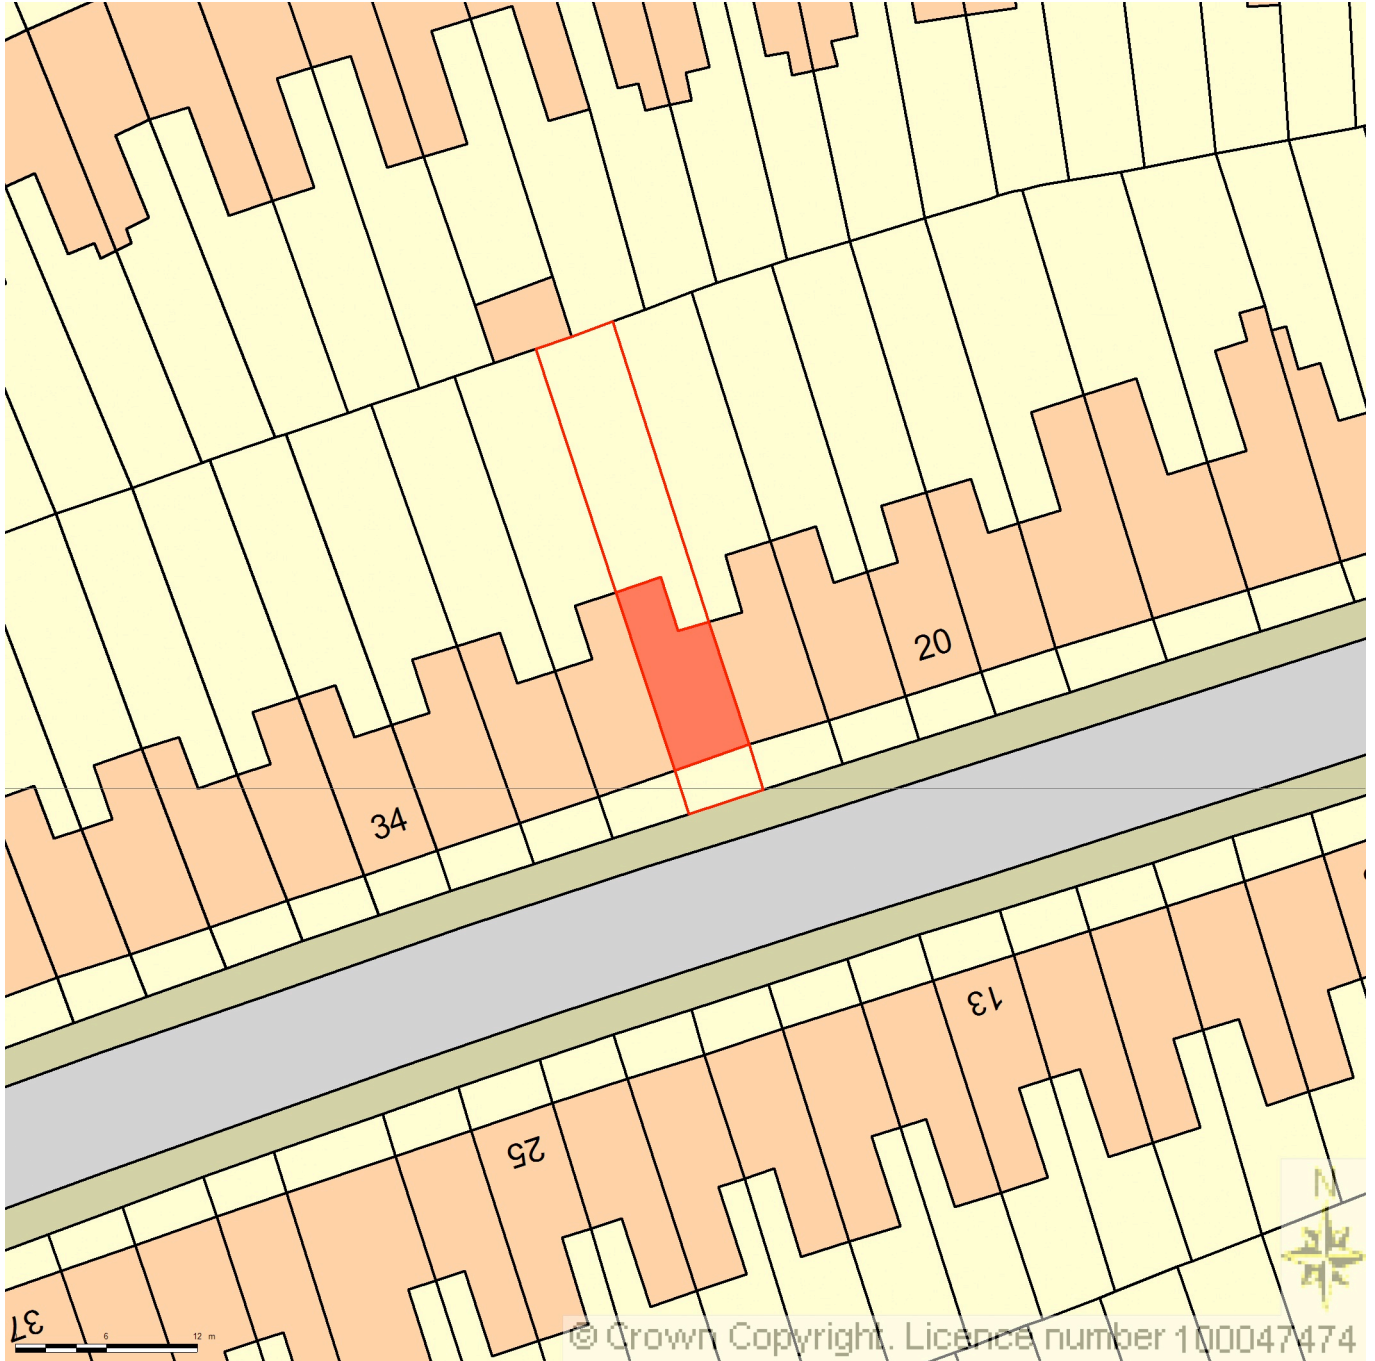

**BLOCK/SITE PLAN**  
**AREA 90m x 90m**  
**SCALE 1:500 on A4**  
**CENTRE COORDINATES: 524946, 184707**

Supplied by Streetwise Maps Ltd  
[www.streetwise.net](http://www.streetwise.net)  
Licence No: 100047474  
05/09/2015 14:03:30