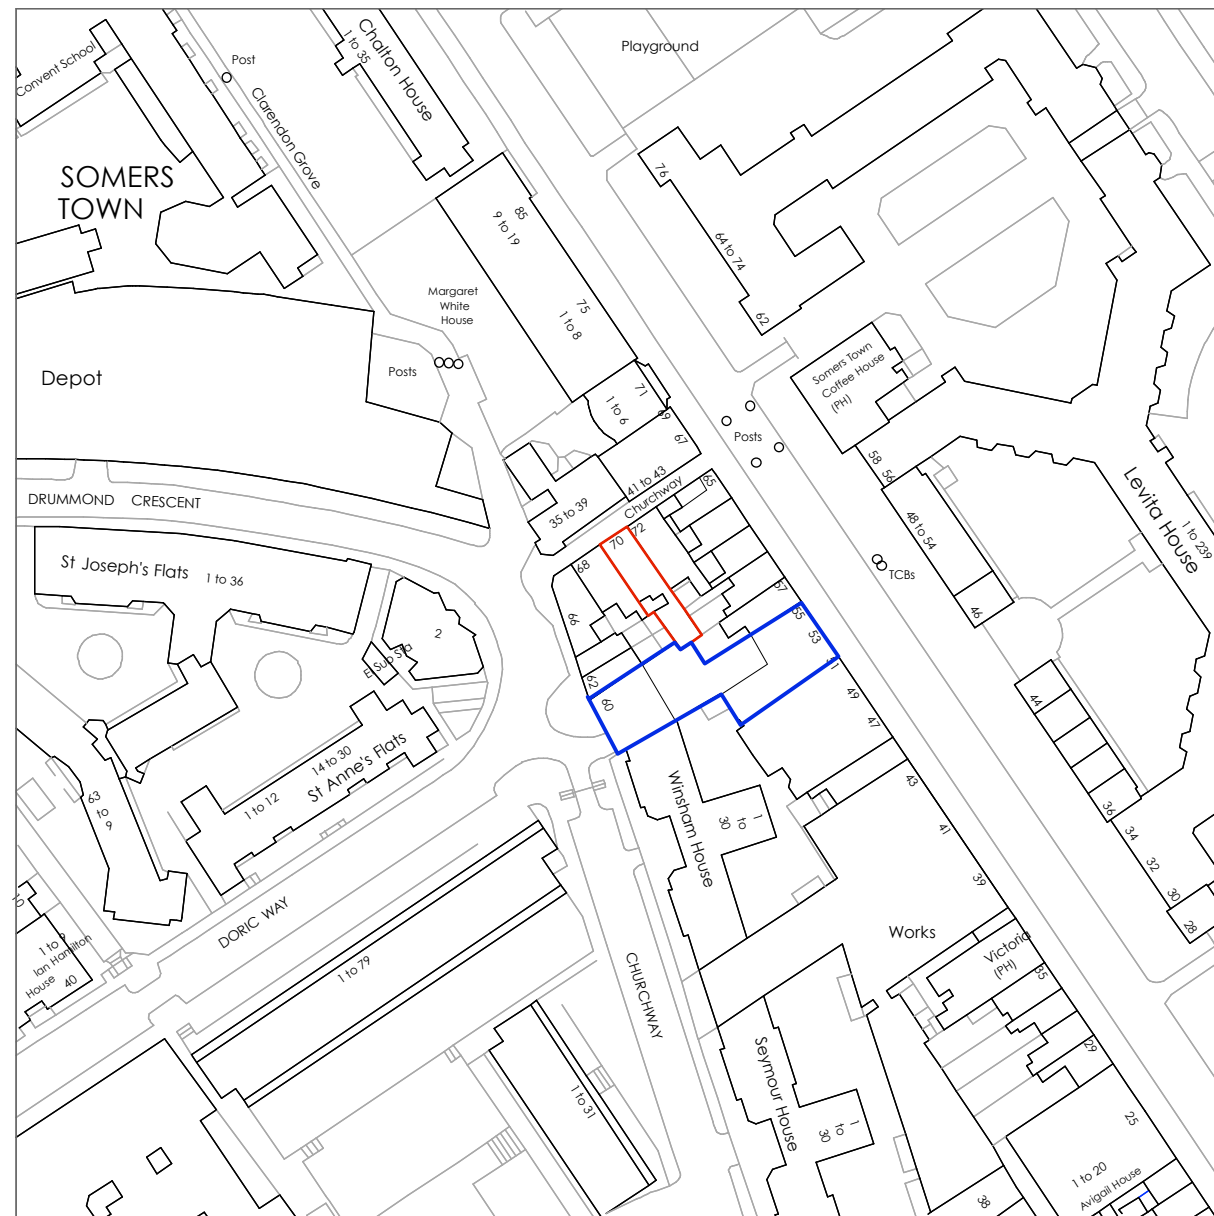

0 10 20 30 40 50 60  
Metres

notes

client  
RangePAY Ltd.

job  
70 Churchway, London, NW1 1LT  
status  
Planning Application - August 2015

Drawing  
OS Map

Project Number	Drawing Ref	Revision	Scale	Page size
1512	010	-	1:1250	A3