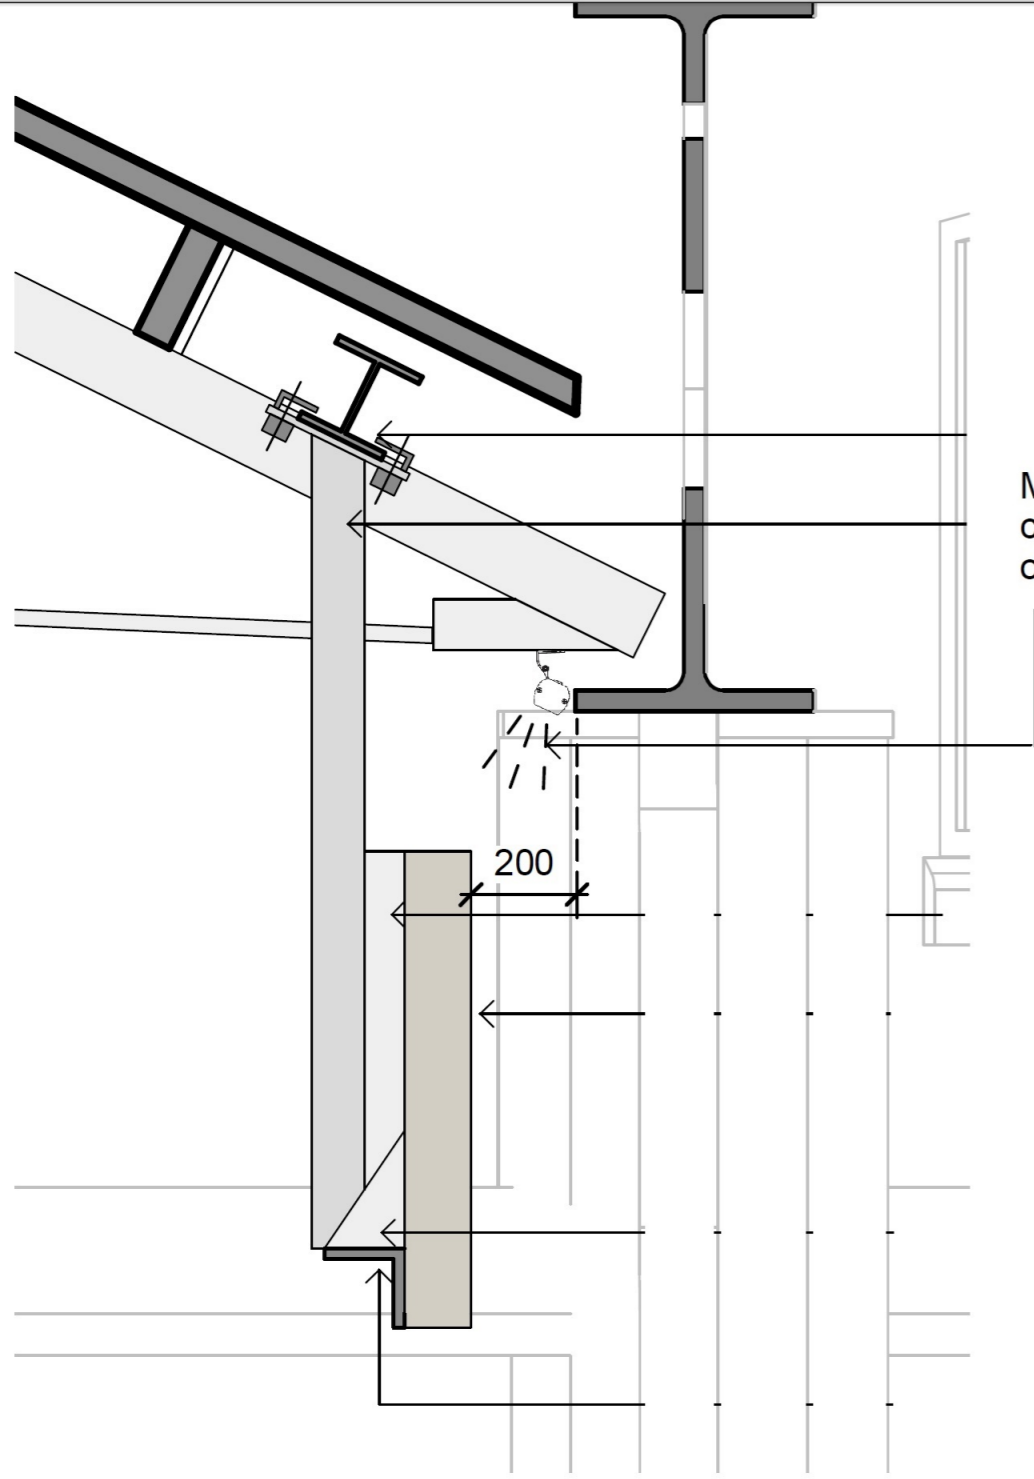

0613(SK)743
Waitrose Kings Cross
Signage Illumination

Midpower linear LED system installed continuously across full width of sign. Lumen output: 6250.

Dimensions