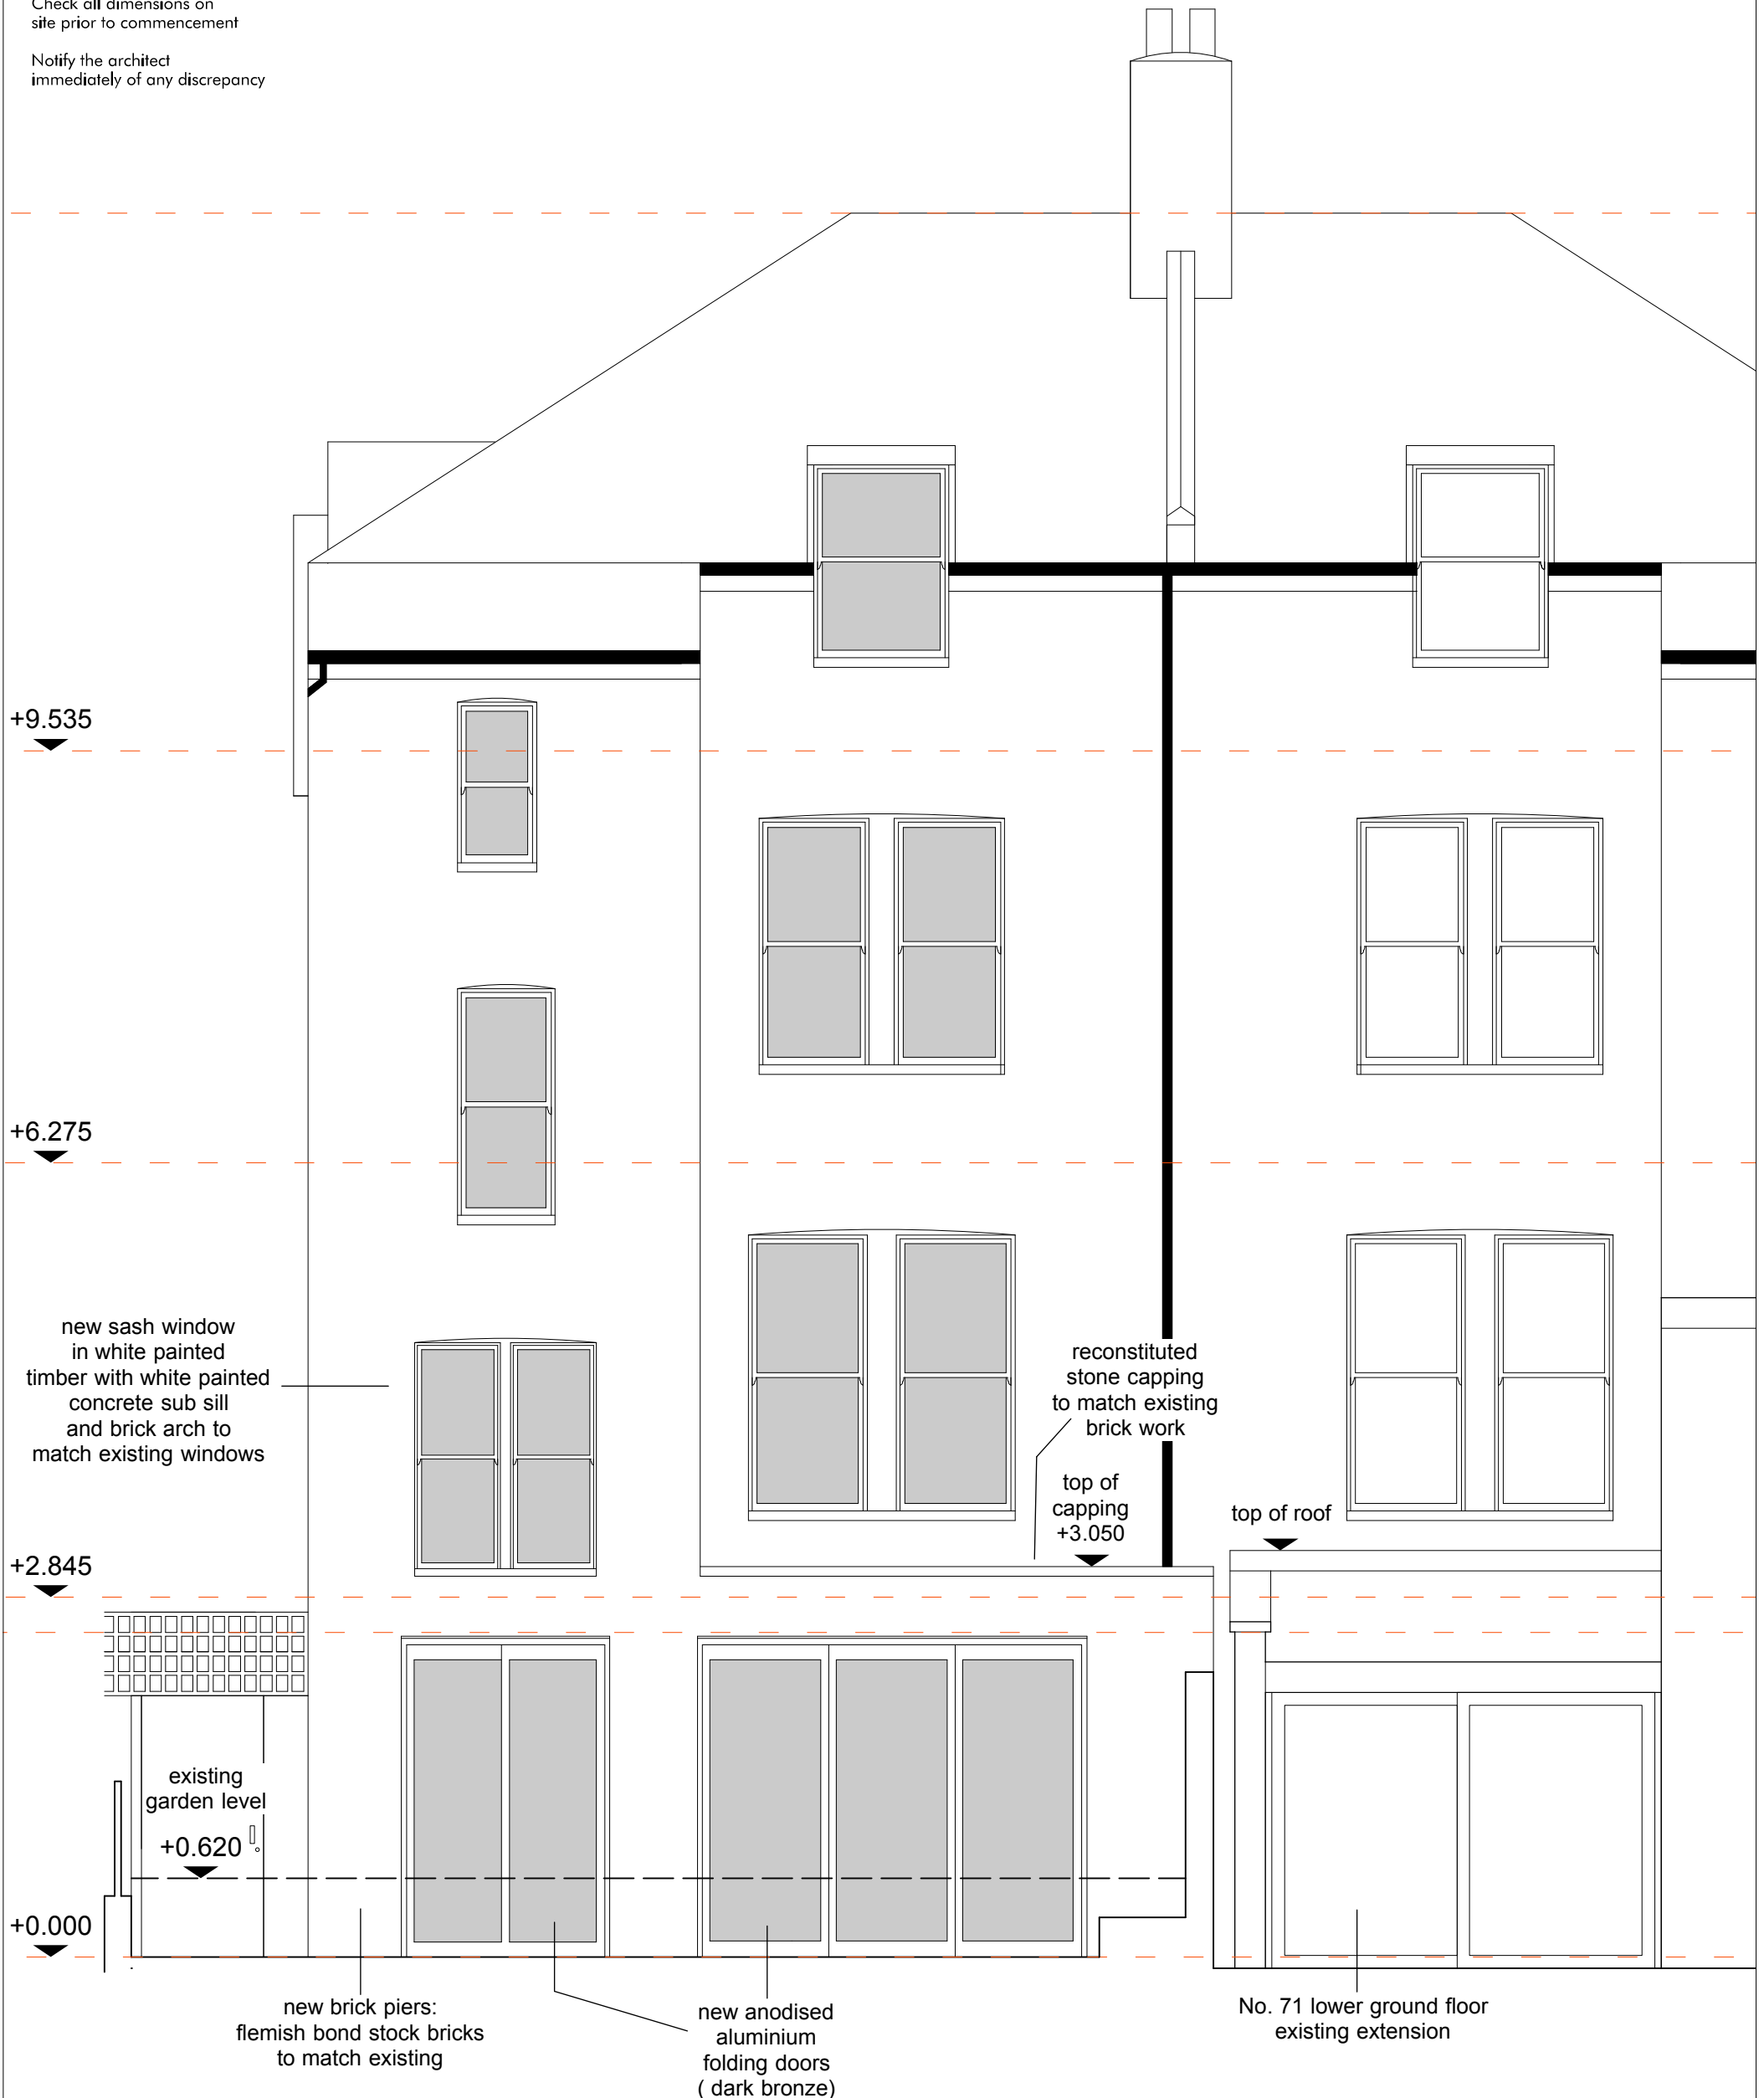

Do not scale off drawing!
Work only to noted dimensions

Check all dimensions on site prior to commencement

Notify the architect immediately of any discrepancy

Notes:

Project:
69 Dartmouth Park Road

Drawing Title:
Rear Elevation
Proposed

Drawing No.:	1503DART_1230	Revision:	C
Scale@A1:	100	Rev. Date:	15.09.15
Scale@A3:	50	Checked:	RP
Drawn:	RP	First Drawn:	13.09.15

ROMAN PARDON
ARCHITECTURE & DESIGN