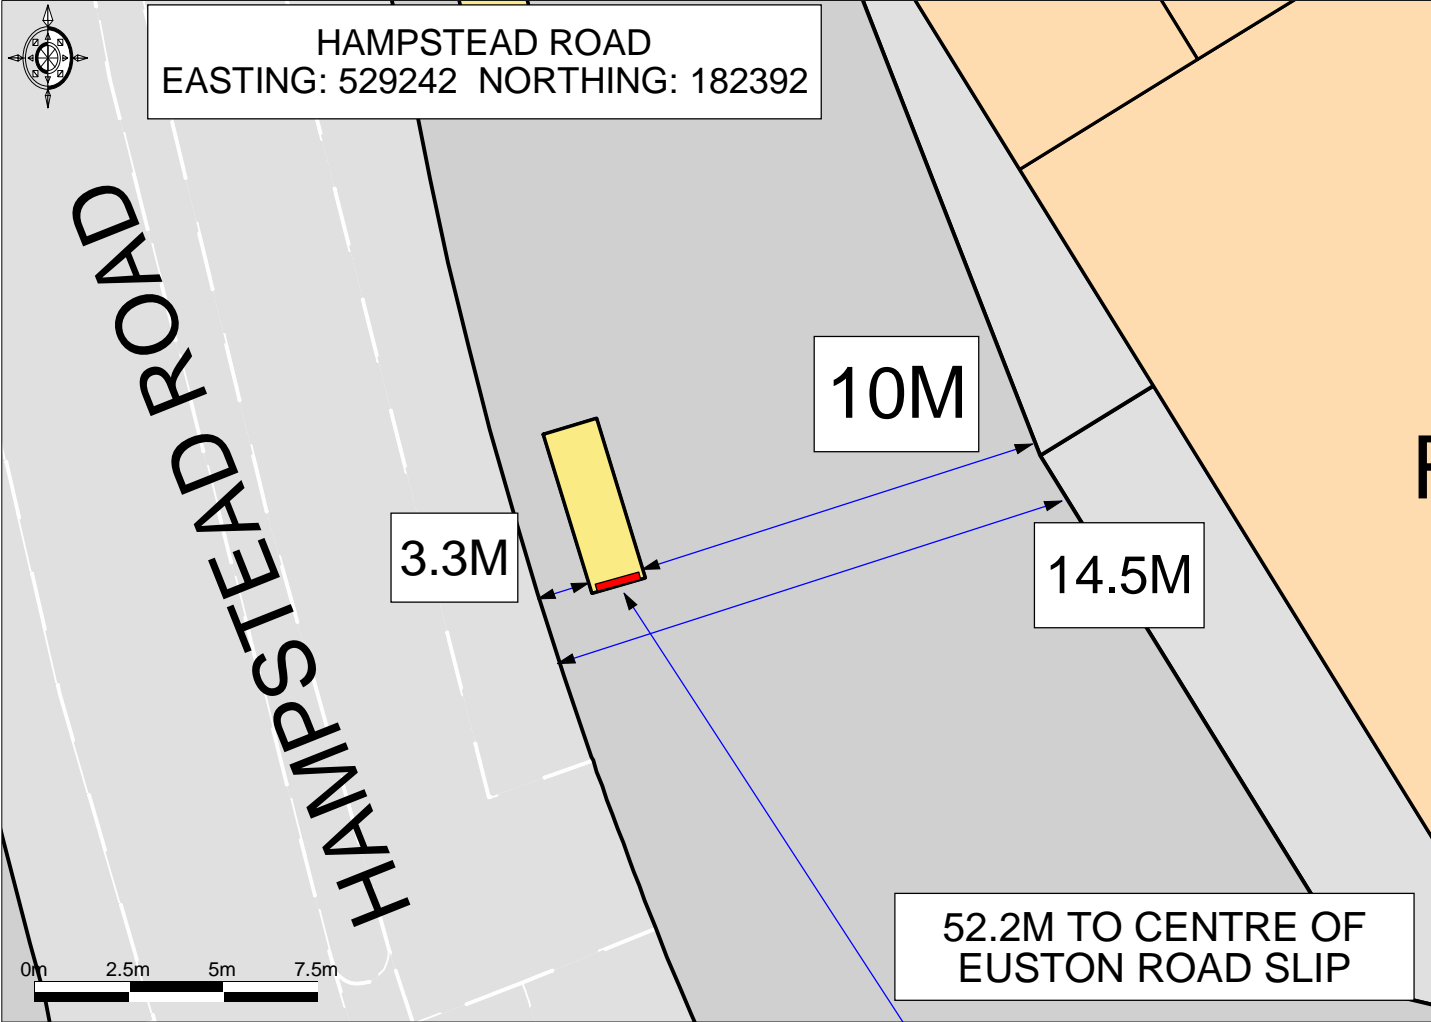

HAMPSTEAD ROAD, LONDON. NW1 2PB

LONDON BOROUGH OF CAMDEN
PROPOSAL: DIGITAL ADVERTISING PANEL, AFFIXED TO TFL BUS SHELTER 0107/0311