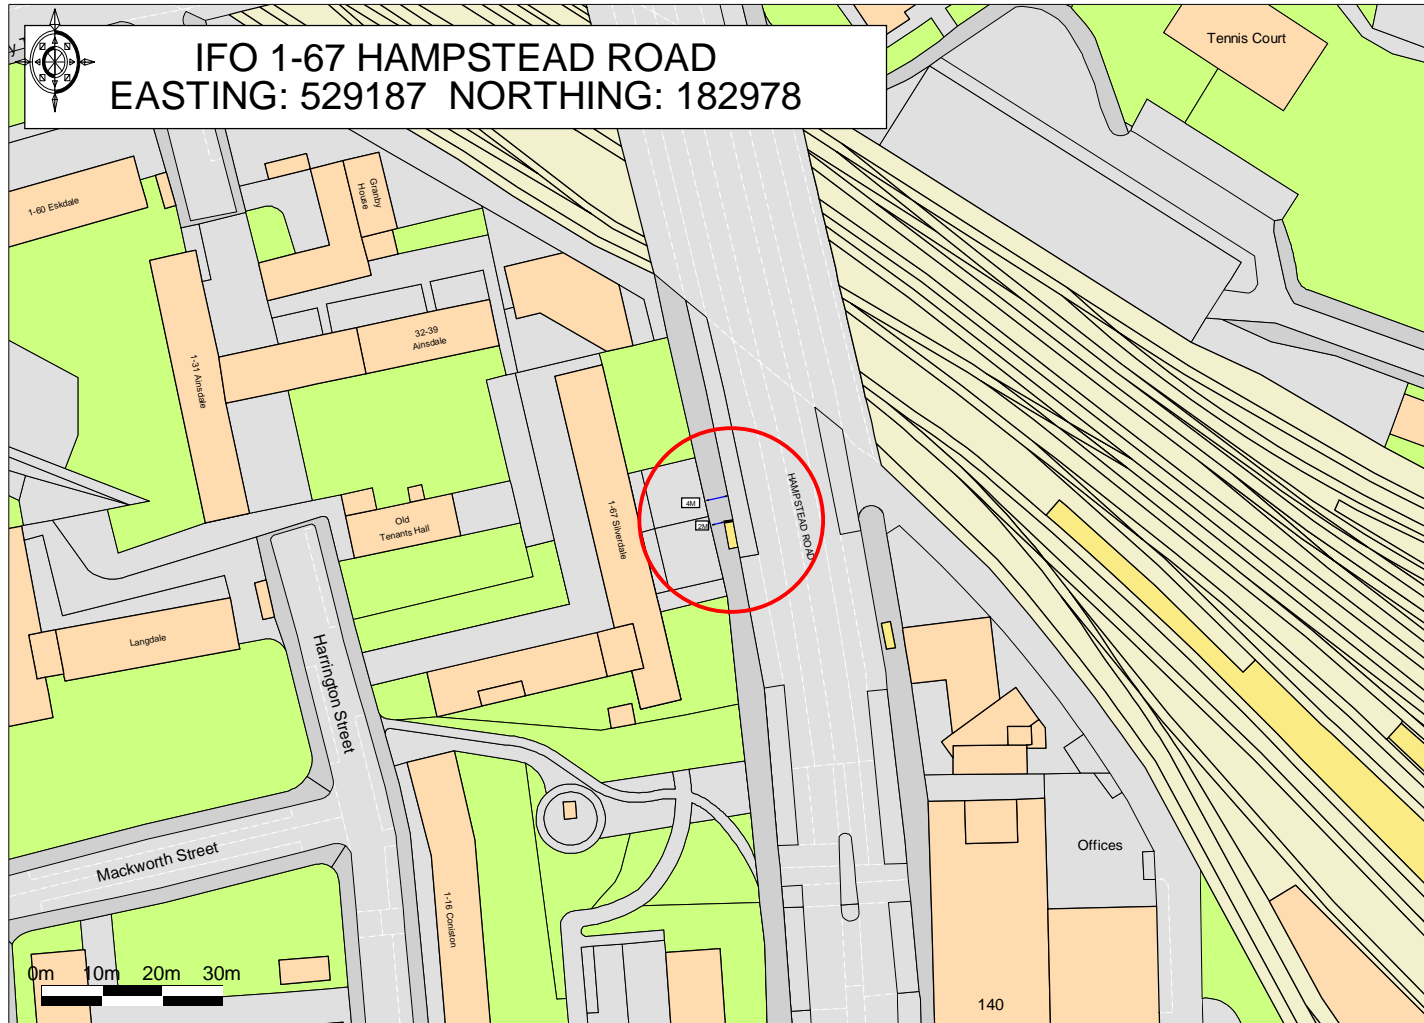

IFO 1-67 SILVERDALE, HAMPSTEAD ROAD, LONDON. NW1 3SE

© UKMap Copyright The Geoinformation Group 2015 Licence No. LANDMLON100003121118. Plotted Scale - 1:1250

LONDON BOROUGH OF CAMDEN
PROPOSAL: DIGITAL ADVERTISING PANEL, AFFIXED TO TFL BUS SHELTER 0107/0274