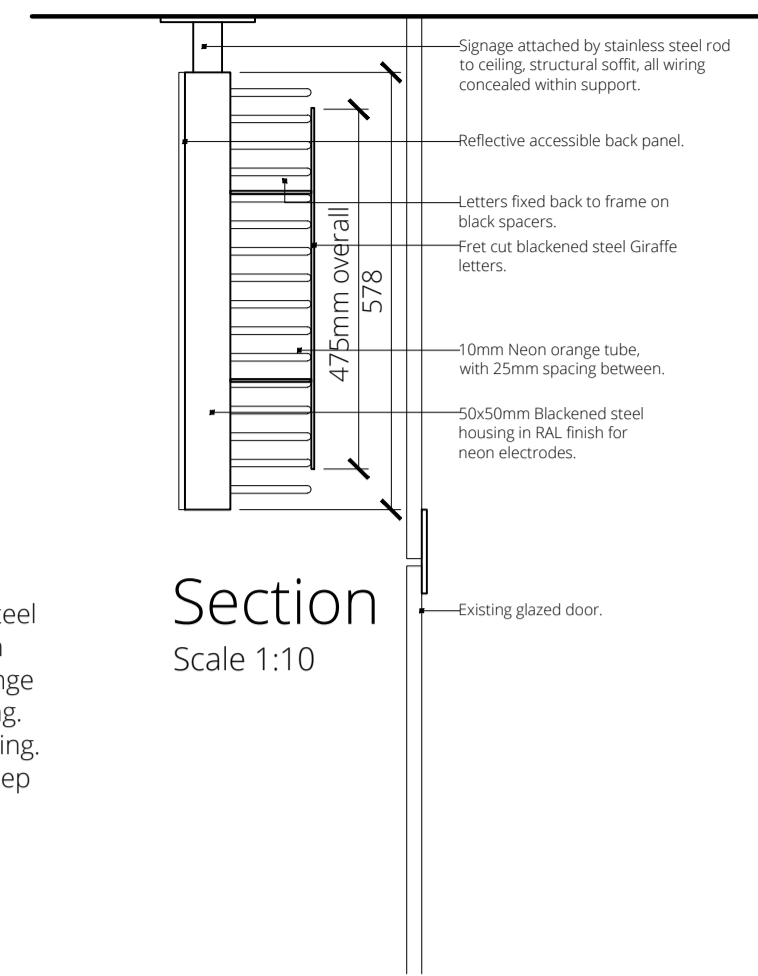

Secondary Signage Design
(As viewed from shopfrontage without glazing)
Scale 1:10