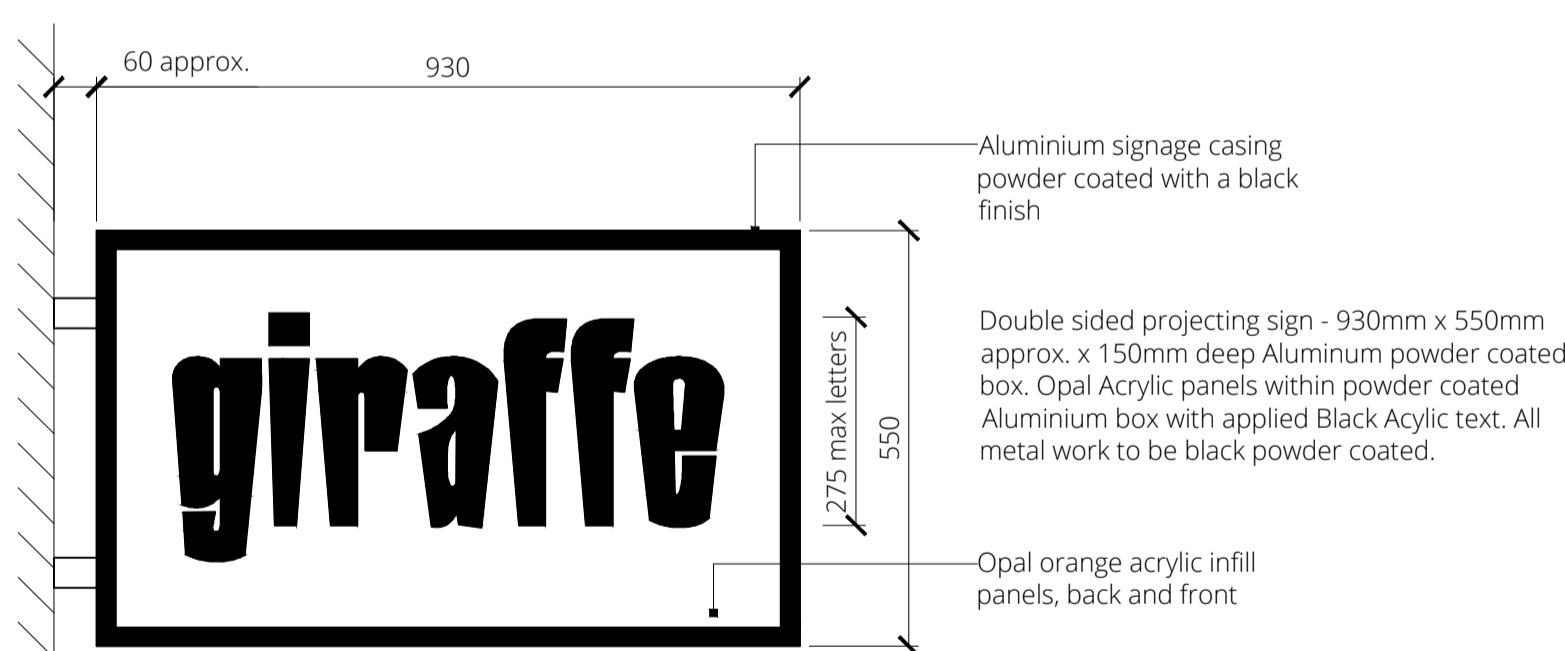

Projecting Signage Elevation
Scale 1:10

3