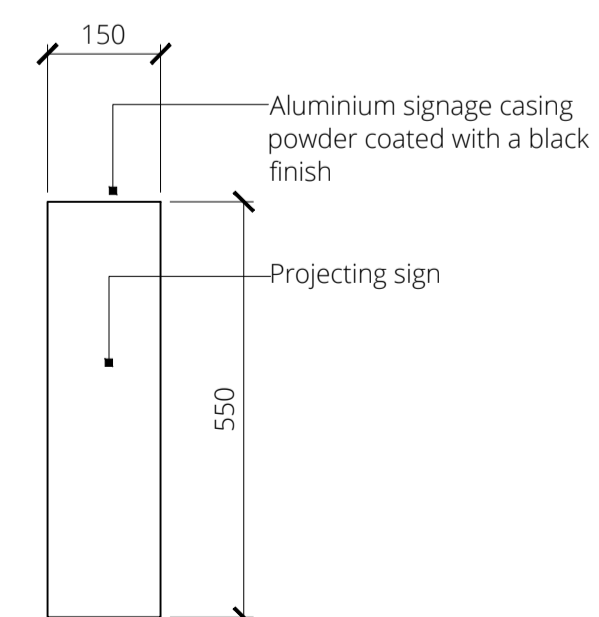

Projecting Signage End View
Scale 1:10