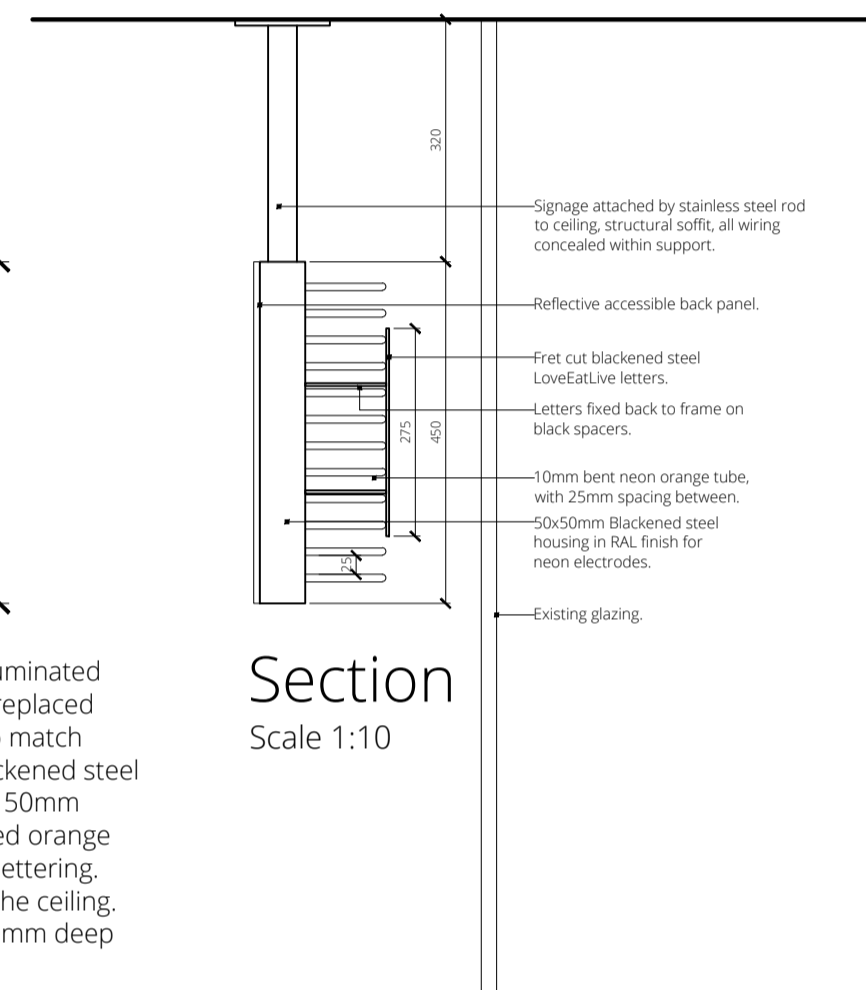

Projecting Signage Elevation
Scale 1:10

3