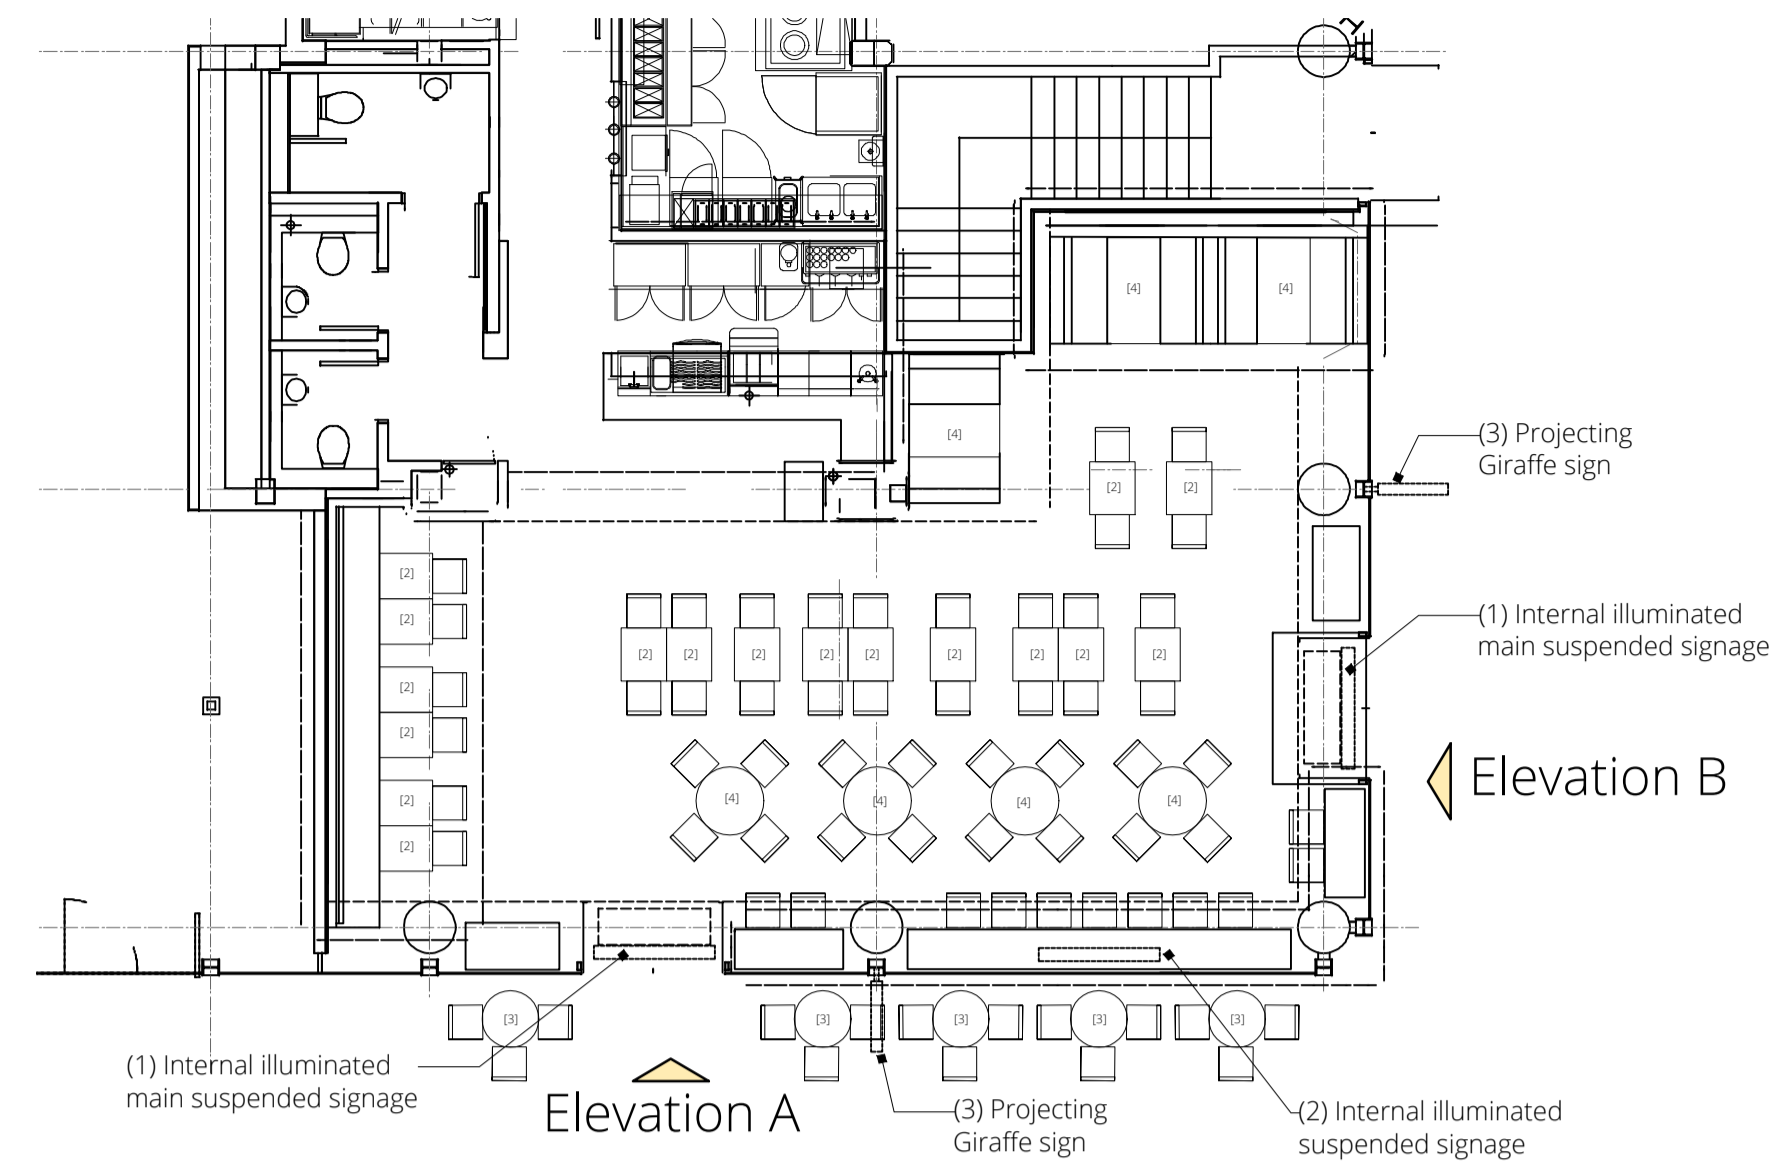

Projecting Signage Elevation
Scale 1:10

3