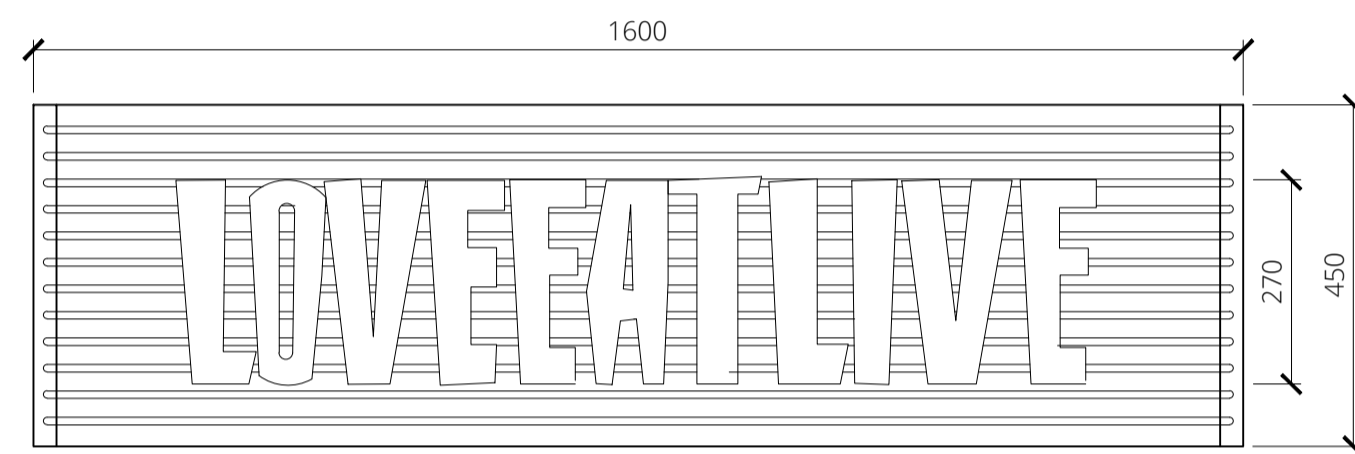

Secondary Signage Design
(As viewed from shopfrontage without glazing)
Scale 1:10