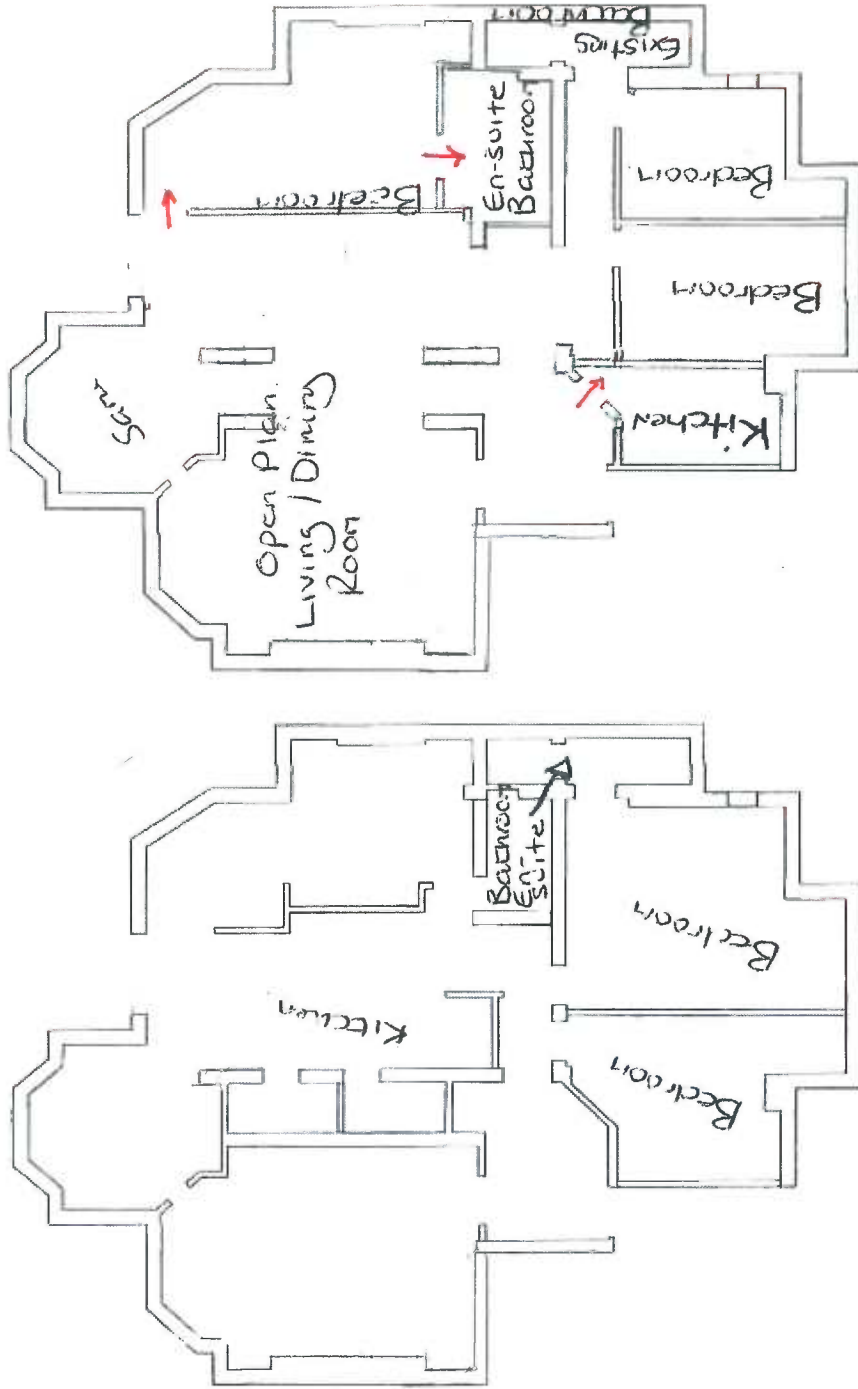

Bathrooms in same position
 Move Kitchen around

Arches
 width 240 cm
 high 243 cm

PROPOSED GROUND FLOOR PLAN OF FLAT 1

EXISTING GROUND FLOOR PLAN OF FLAT 1

CORRECTED

as discussed during our
 meeting of Sept 10th

Scale 1:100
 0 1 2 3 4 5m