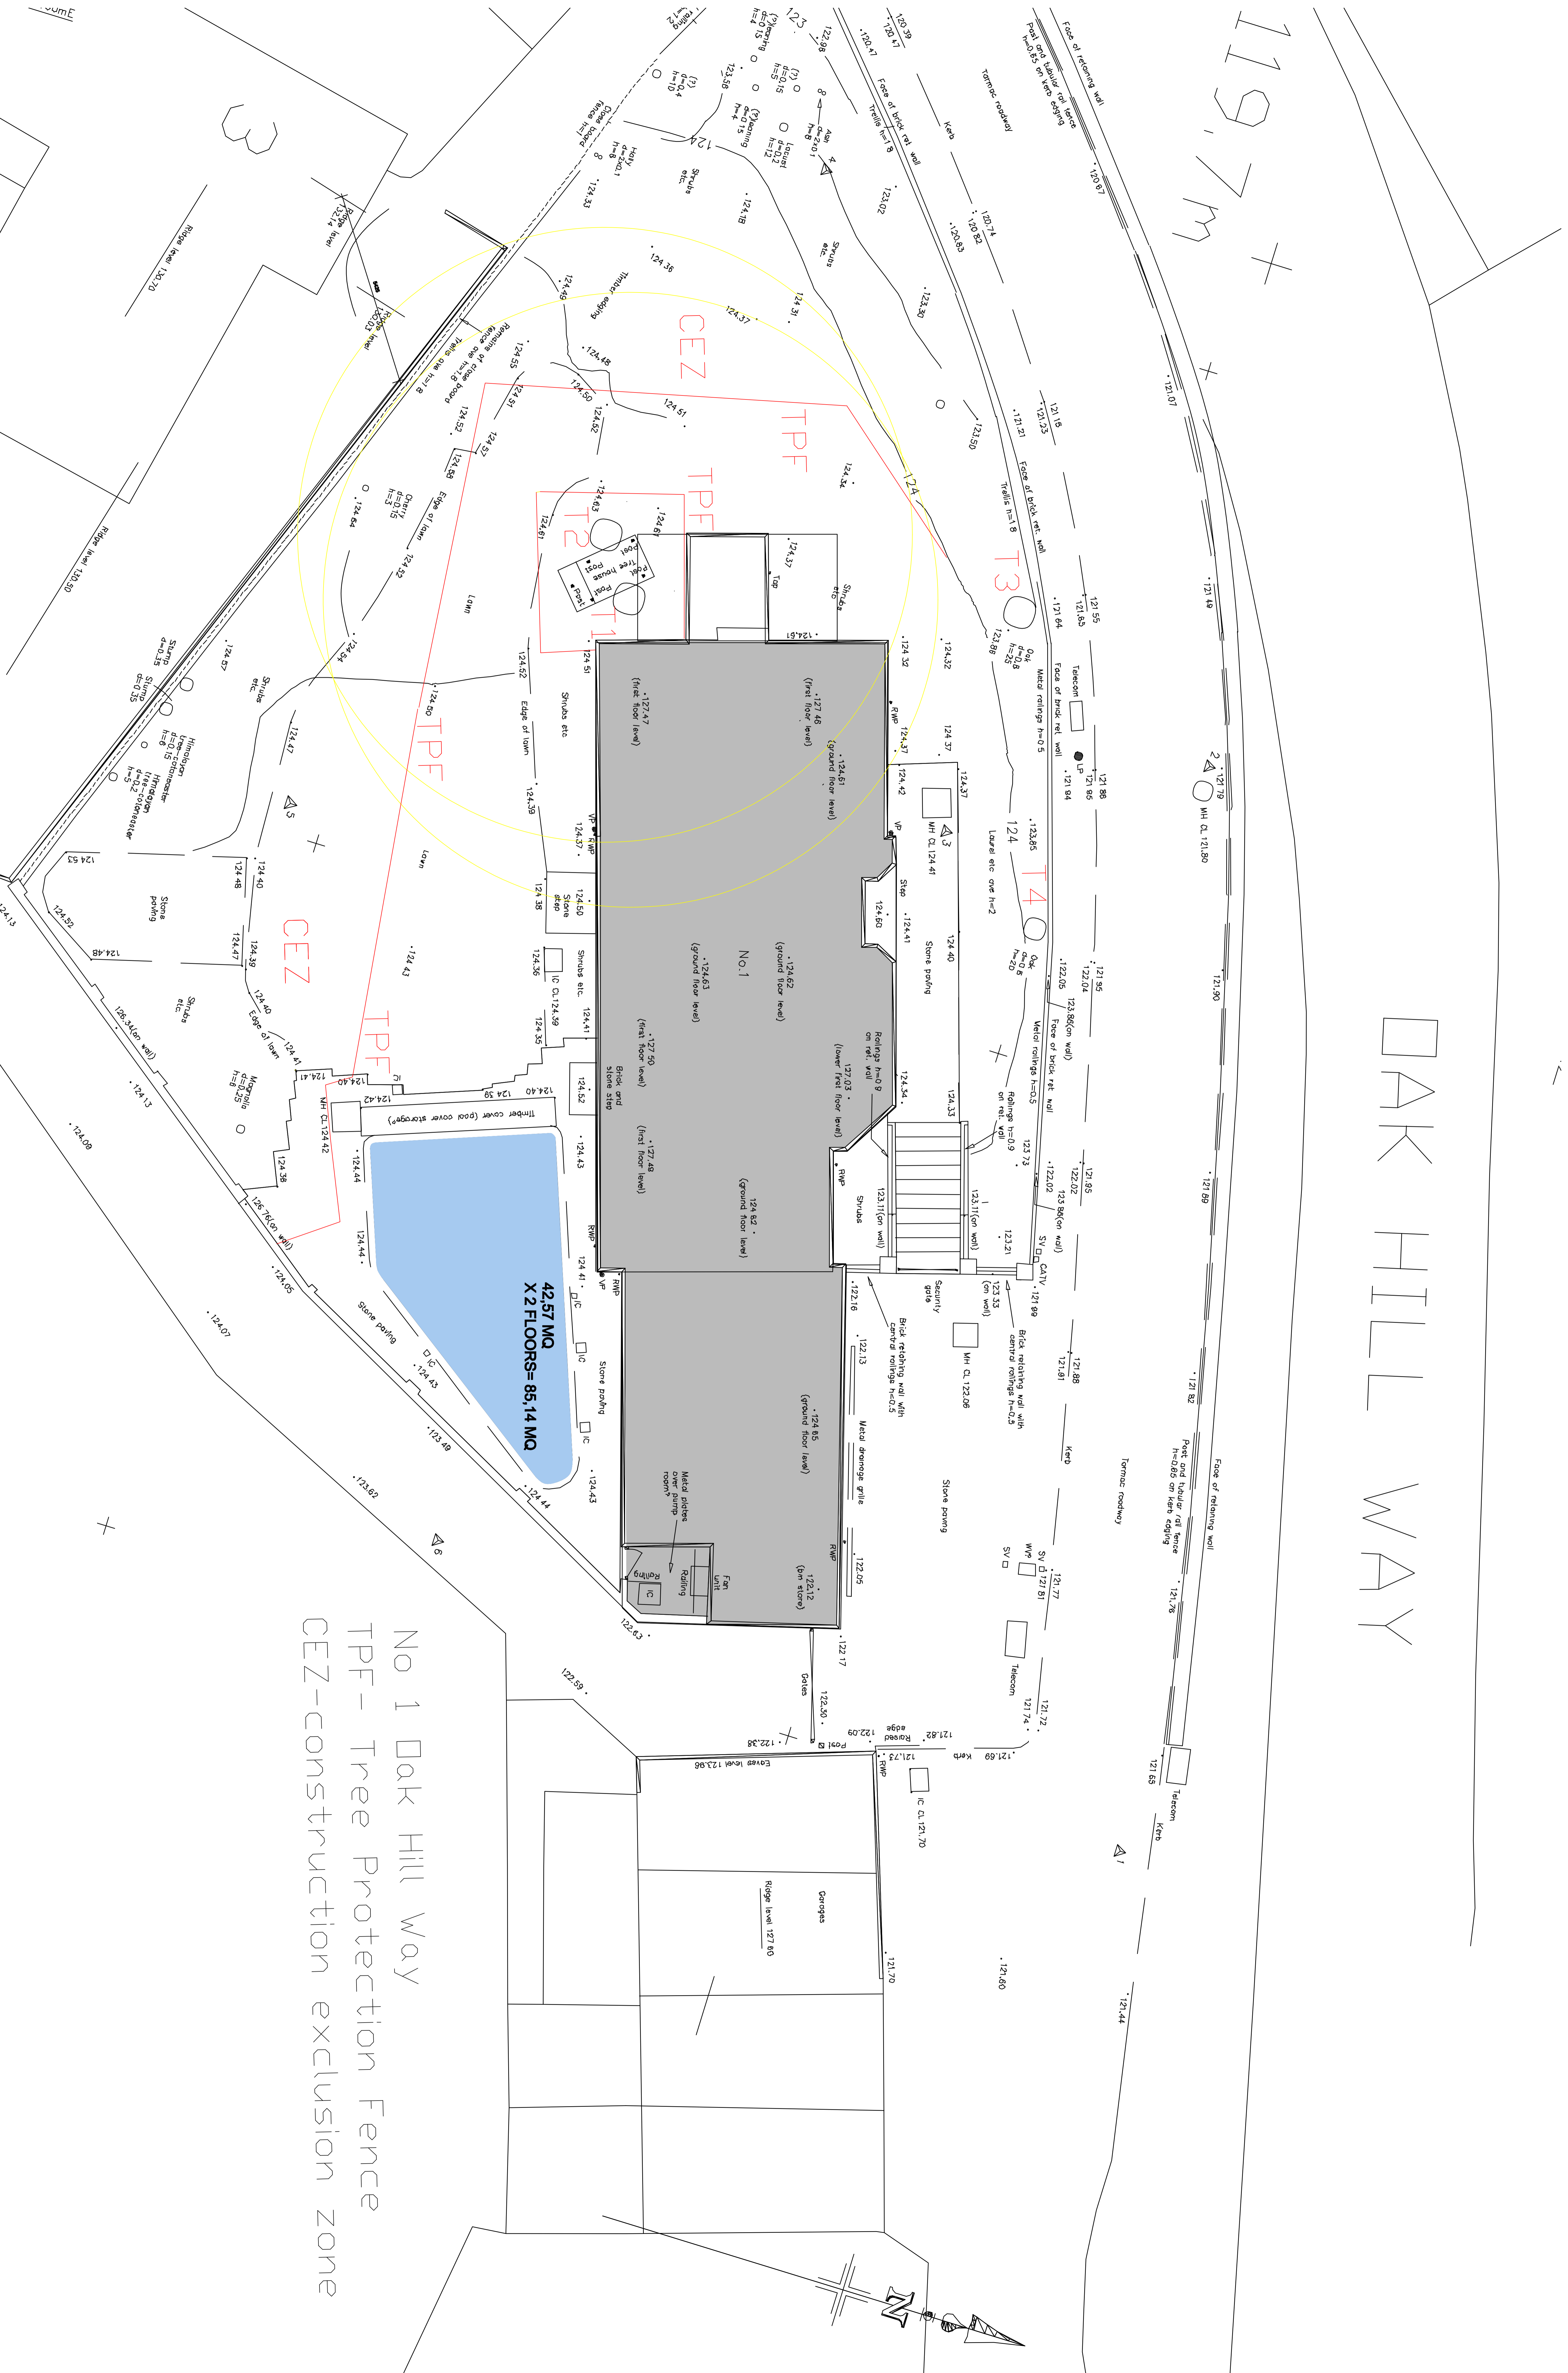

OAK HILL WAY

119.7m +

No 1 Oak Hill Way
TPF- Tree Protection Fence
CEZ- construction exclusion zone

sumE