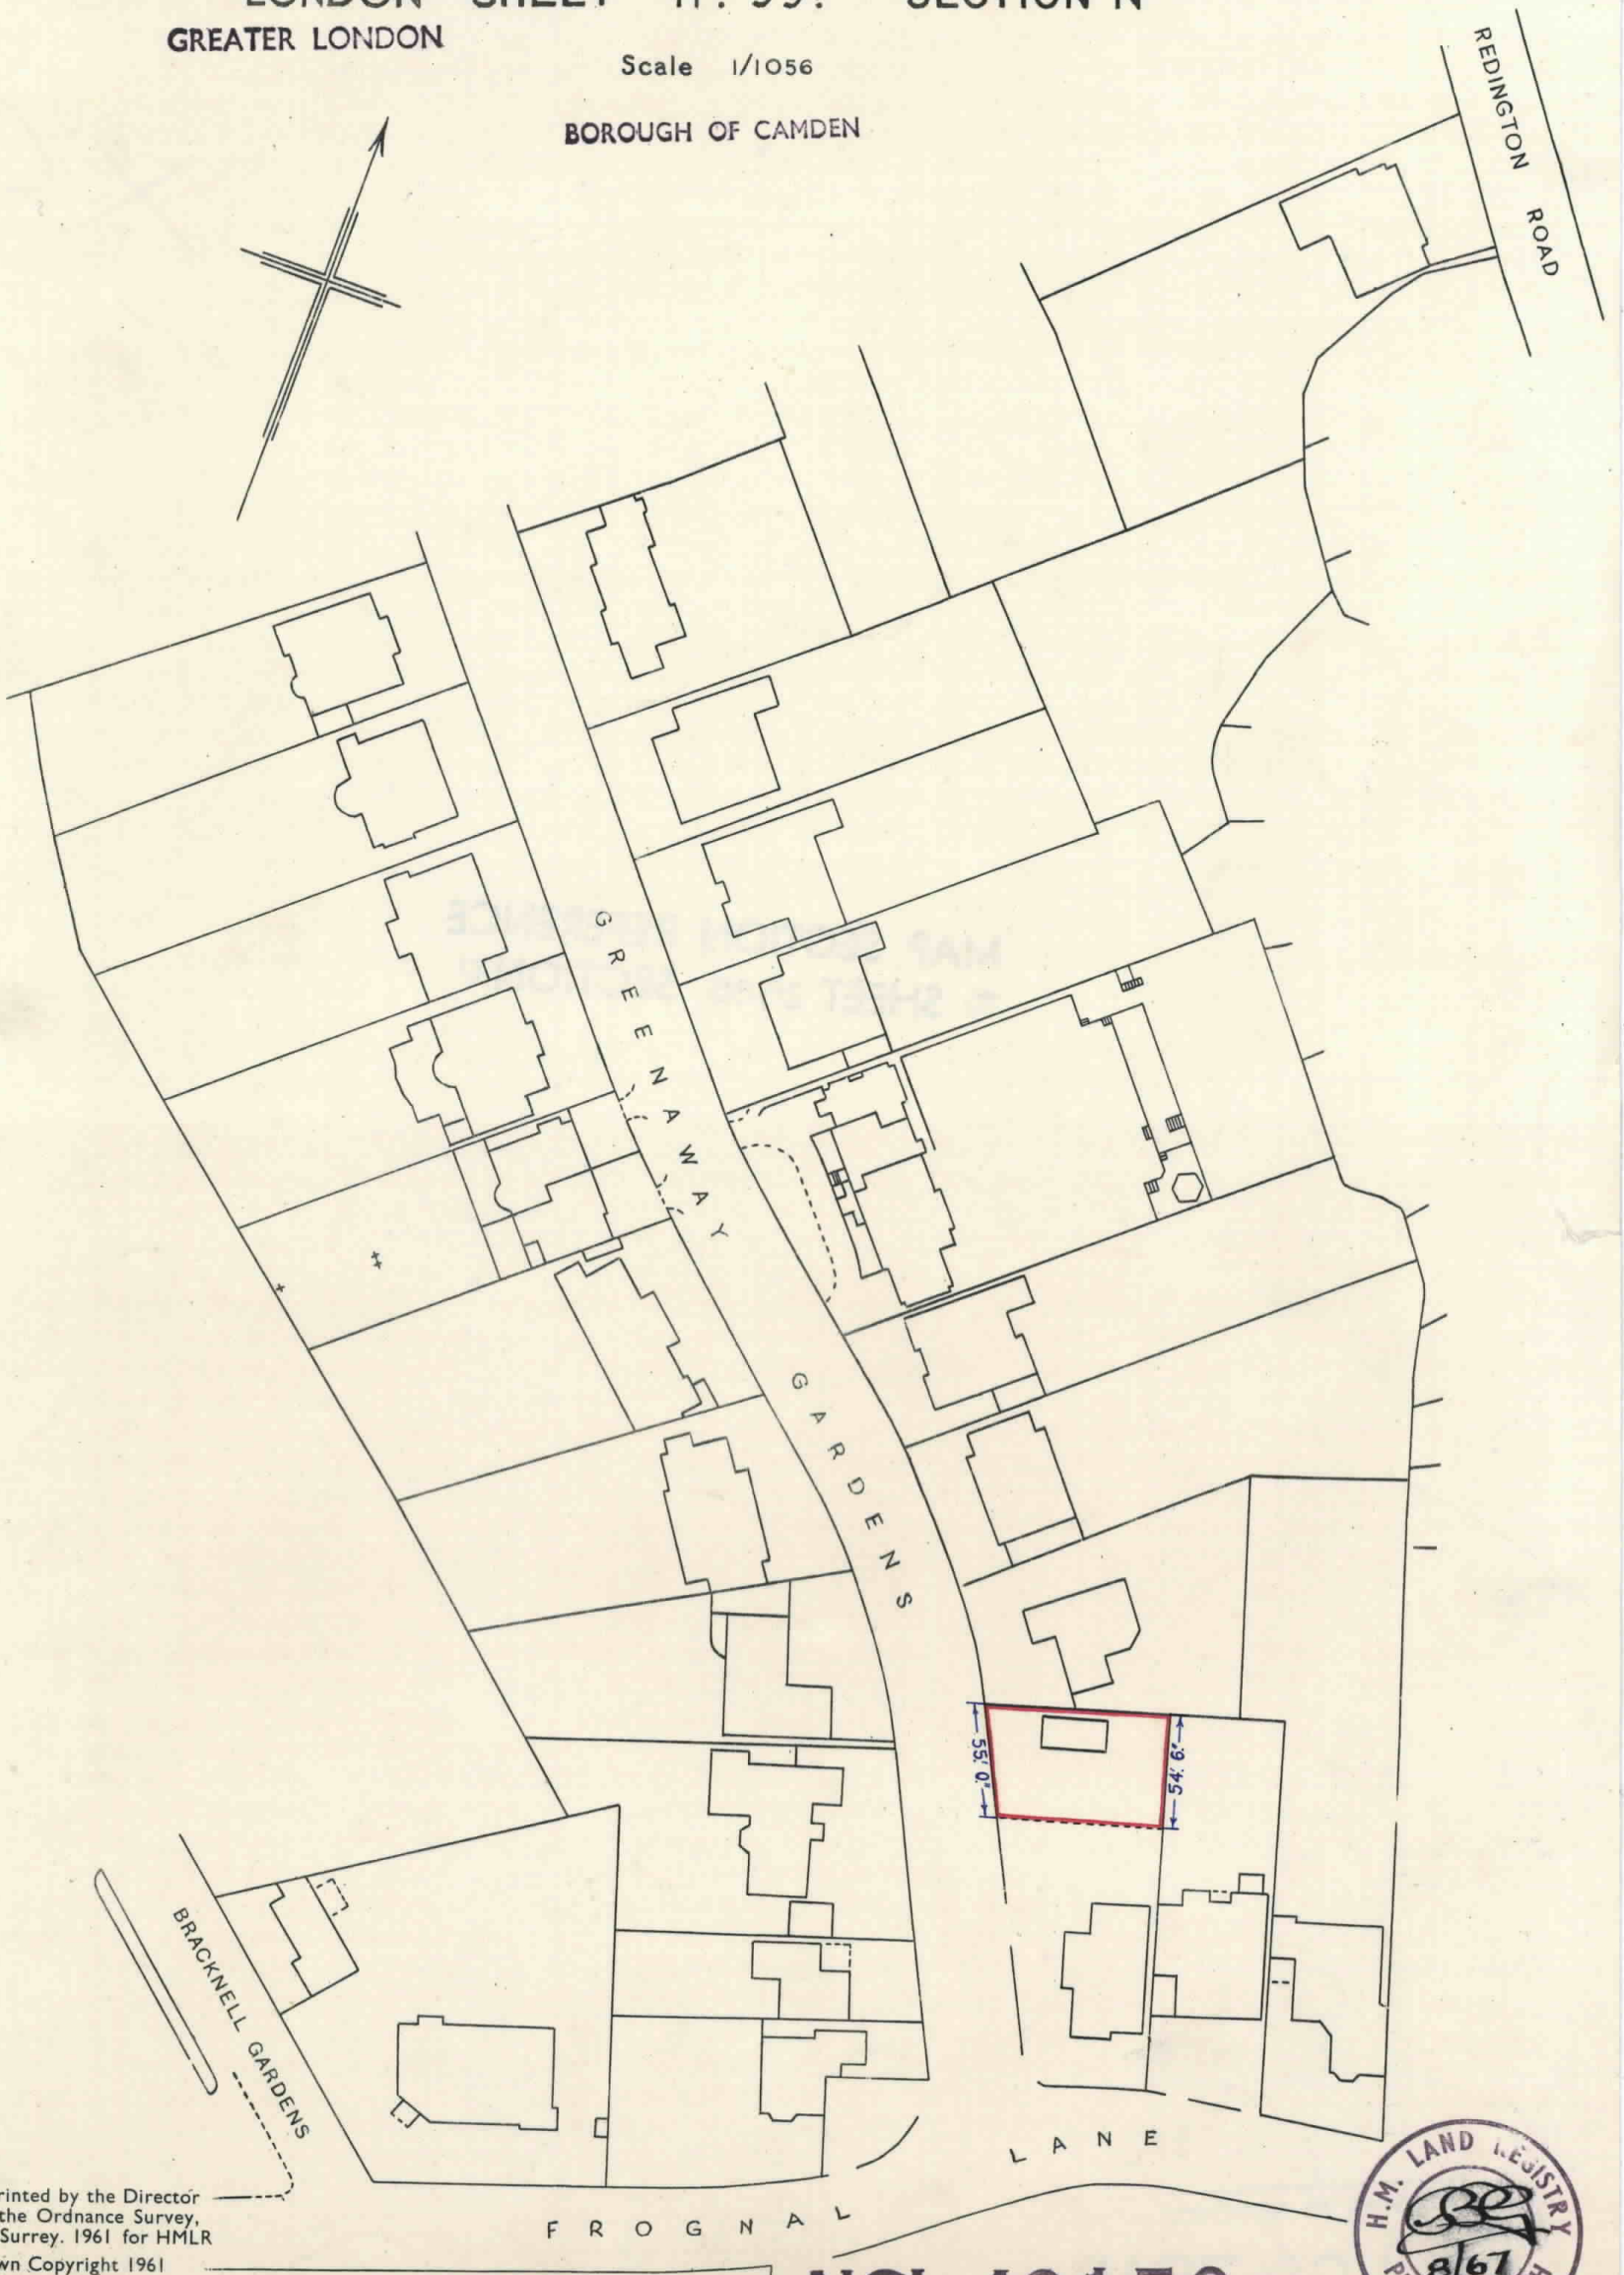

# H. M. LAND REGISTRY GENERAL MAP

LONDON SHEET II. 99. SECTION N  
GREATER LONDON

Scale 1/1056

BOROUGH OF CAMDEN

Made and printed by the Director  
General of the Ordnance Survey,  
Cheshington, Surrey. 1961 for HMLR  
© Crown Copyright 1961

Filed Plan of Title No. **NGL 43159**

This is a copy of the title plan on 10 SEP 2015 at 14:44:12. This copy does not take account of any application made after that time even if still pending in the Land Registry when this copy was issued.

The Land Registry endeavours to maintain high quality and scale accuracy of title plan images. The quality and accuracy of any print will depend on your printer, your computer and its print settings. This title plan shows the general position, not the exact line, of the boundaries. It may be subject to distortions in scale. Measurements scaled from this plan may not match measurements between the same points on the ground.