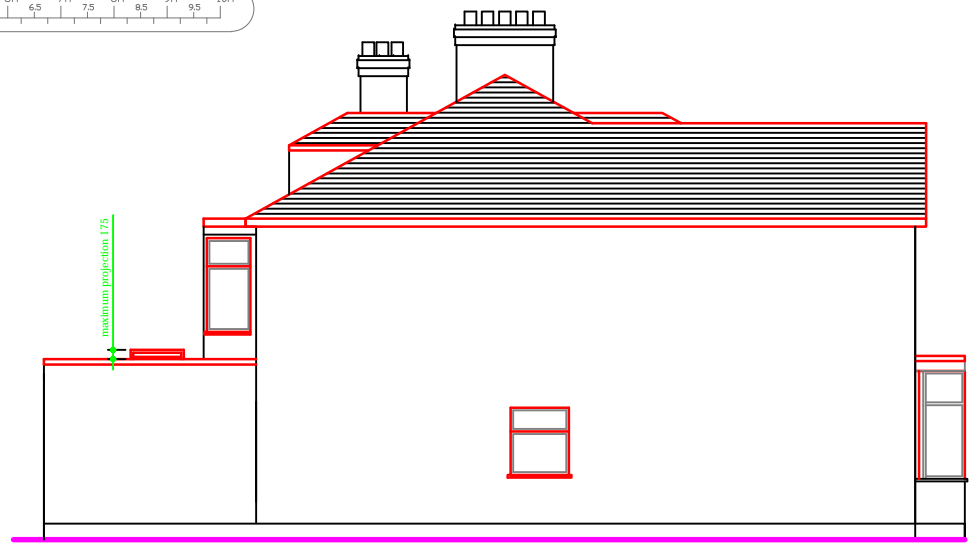

FRONT ELEVATION PROPOSED

REAR ELEVATION PROPOSED

SIDE ELEVATION PROPOSED
(AS SEEN FROM NORTH)

SIDE ELEVATION PROPOSED
(AS SEEN FROM SOUTH)

ARCHINCAD LTD
70 ROE GREEN, LONDON, NW9 0PL
T- 02071128864 M - 07412344727
info@archincad.co.uk

CLIENT	MR MOHAMMED
PROJECT	589 FINCHLEY ROAD NW3 7BS

REVISIONS	DESCRIPTION	DATE
A	FOR PLANNING	10/08/2015

JOB NO	589FinchleyRoad
DRAWING NO	005a
SCALE	1:100 @ A3