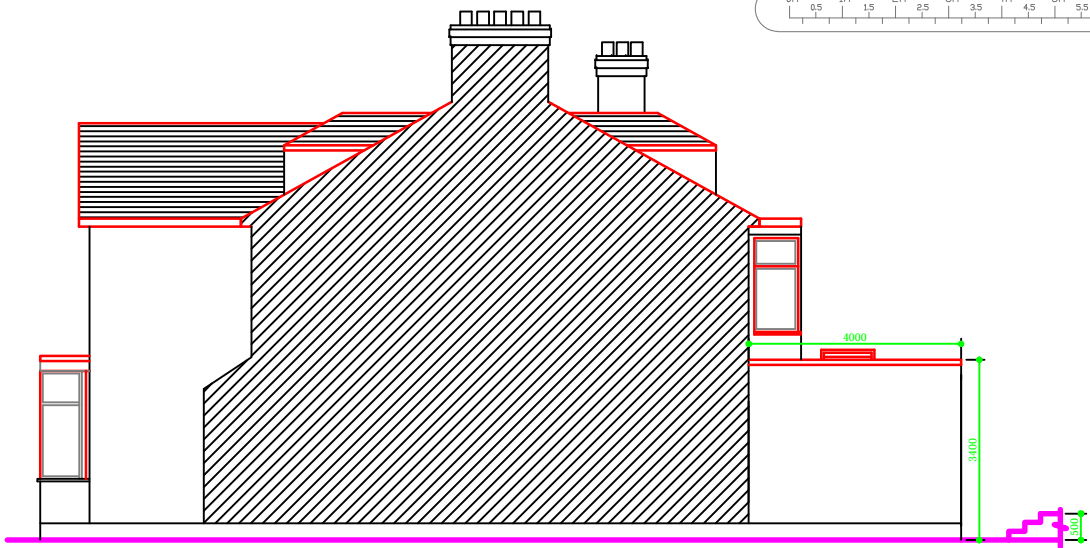

FRONT ELEVATION PROPOSED

REAR ELEVATION PROPOSED

SIDE ELEVATION PROPOSED
(AS SEEN FROM NORTH)

SIDE ELEVATION PROPOSED
(AS SEEN FROM SOUTH)

ARCHINCAD LTD
70 ROE GREEN, LONDON, NW9 0PL
T- 02071128864 M - 07412344727
info@archincad.co.uk

CLIENT	MR MOHAMMED
PROJECT	589 FINCHLEY ROAD NW3 7BS

REVISIONS	DESCRIPTION	DATE
A	FOR PLANNING	10/08/2015

JOB NO	589FinchleyRoad
DRAWING NO	005a
SCALE	1:100 @ A3