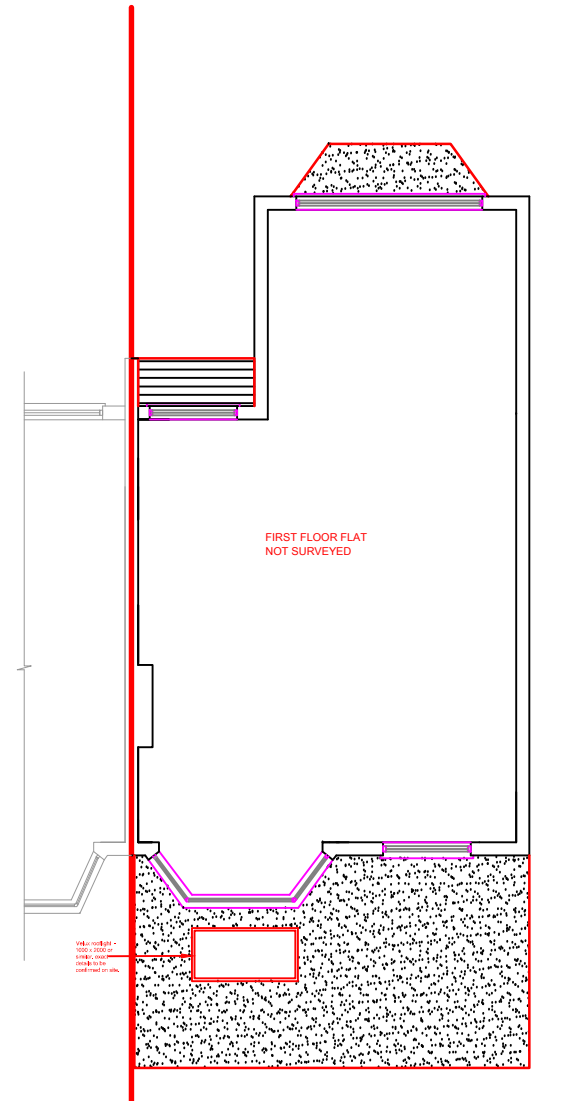

GROUND FLOOR PLAN PROPOSED

FIRST FLOOR PLAN PROPOSED

ArchInCAD

Architecture Interior CAD

ARCHINCAD LTD
 70 ROE GREEN, LONDON, NW9 0PL
 T- 02071128864 M - 07412344727
 info@archincad.co.uk

CLIENT	MR MOHAMMED
PROJECT	589 FINCHLEY ROAD NW3 7BS

REVISIONS	DESCRIPTION	DATE
A	FOR PLANNING	10/08/2015

JOB NO	589FinchleyRoad
DRAWING NO	003a
SCALE	1:100 @ A3