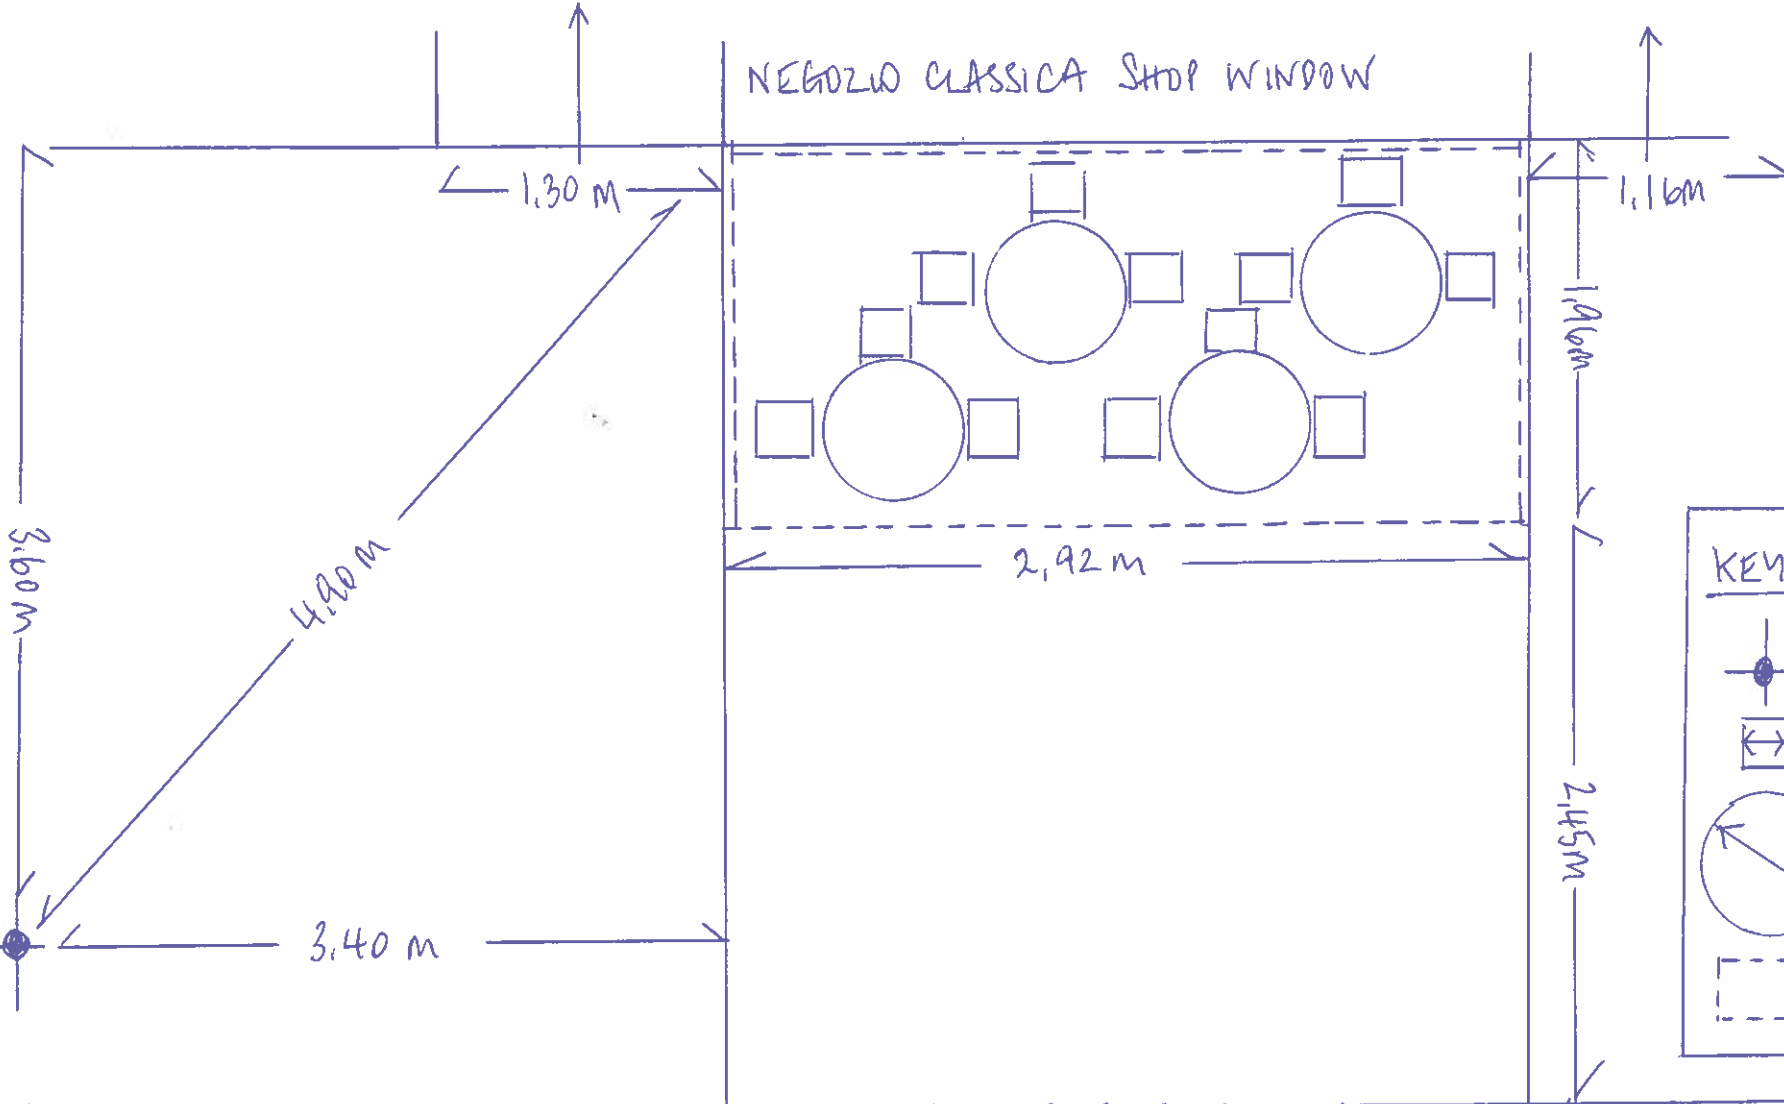

# NEGOZIO CLASSICA SEATING PLAN

154 REGENTS PARK ROAD NW1 8XN

ENTRANCE

SIDE DOOR

NEGOZIO CLASSICA SHOP WINDOW

KEY

- STREET LAMP
- CHAIR 36.5 cm
- TABLE 77 cm
- ⋯ SEATING AREA

REGENTS PARK ROAD