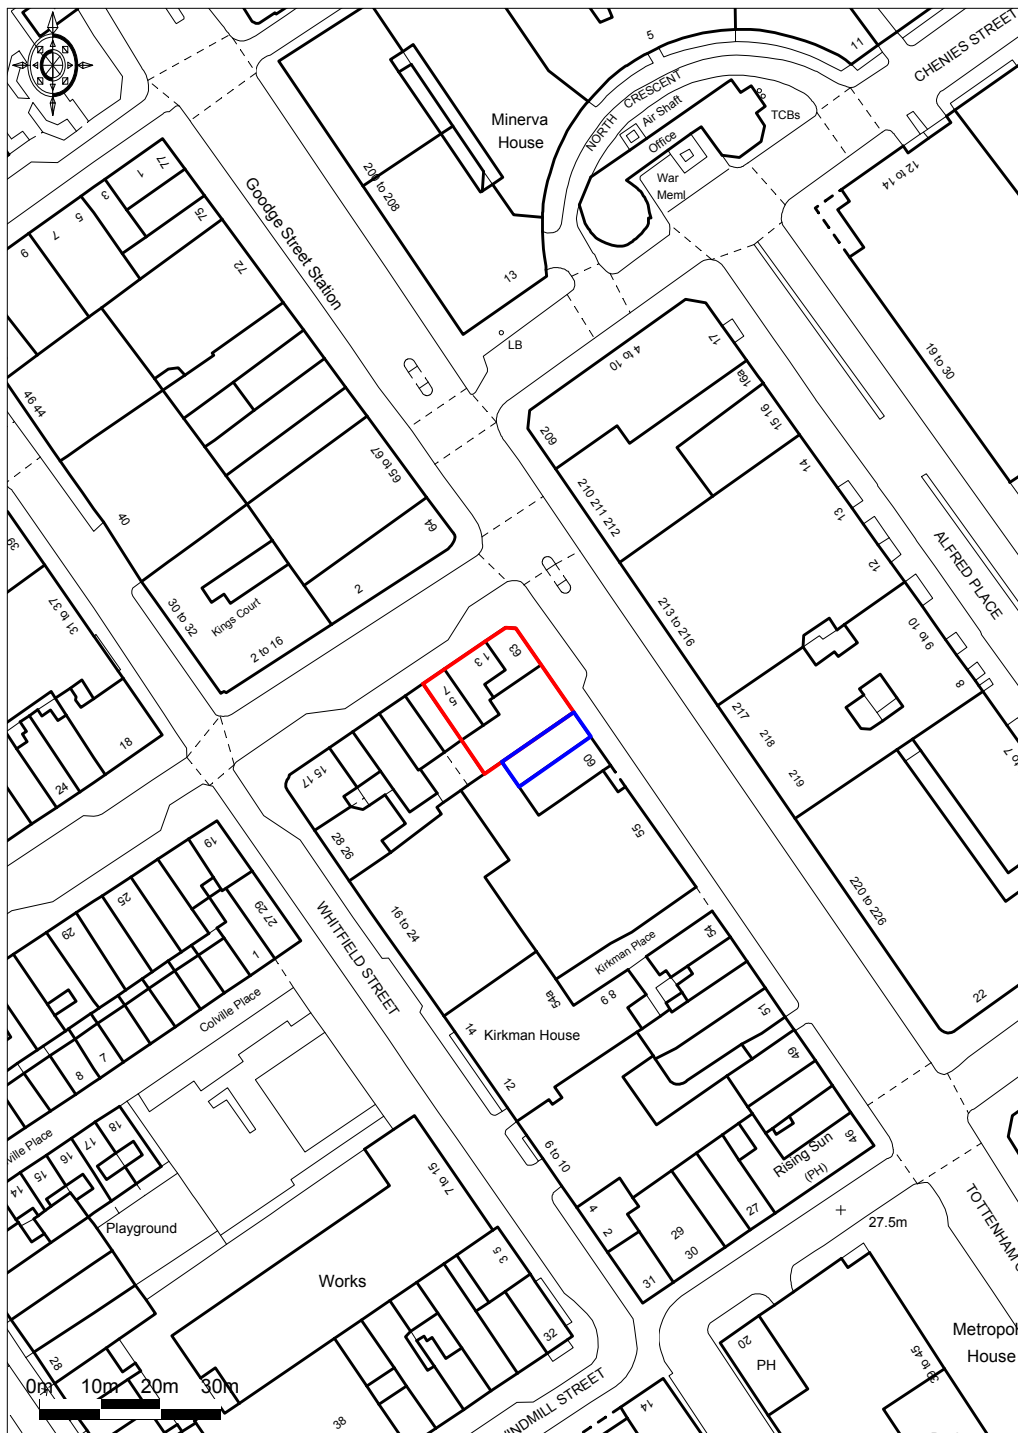

62 - 63 Tottenham Court Road and 1 - 7 Goodge Street

Site Location Plan