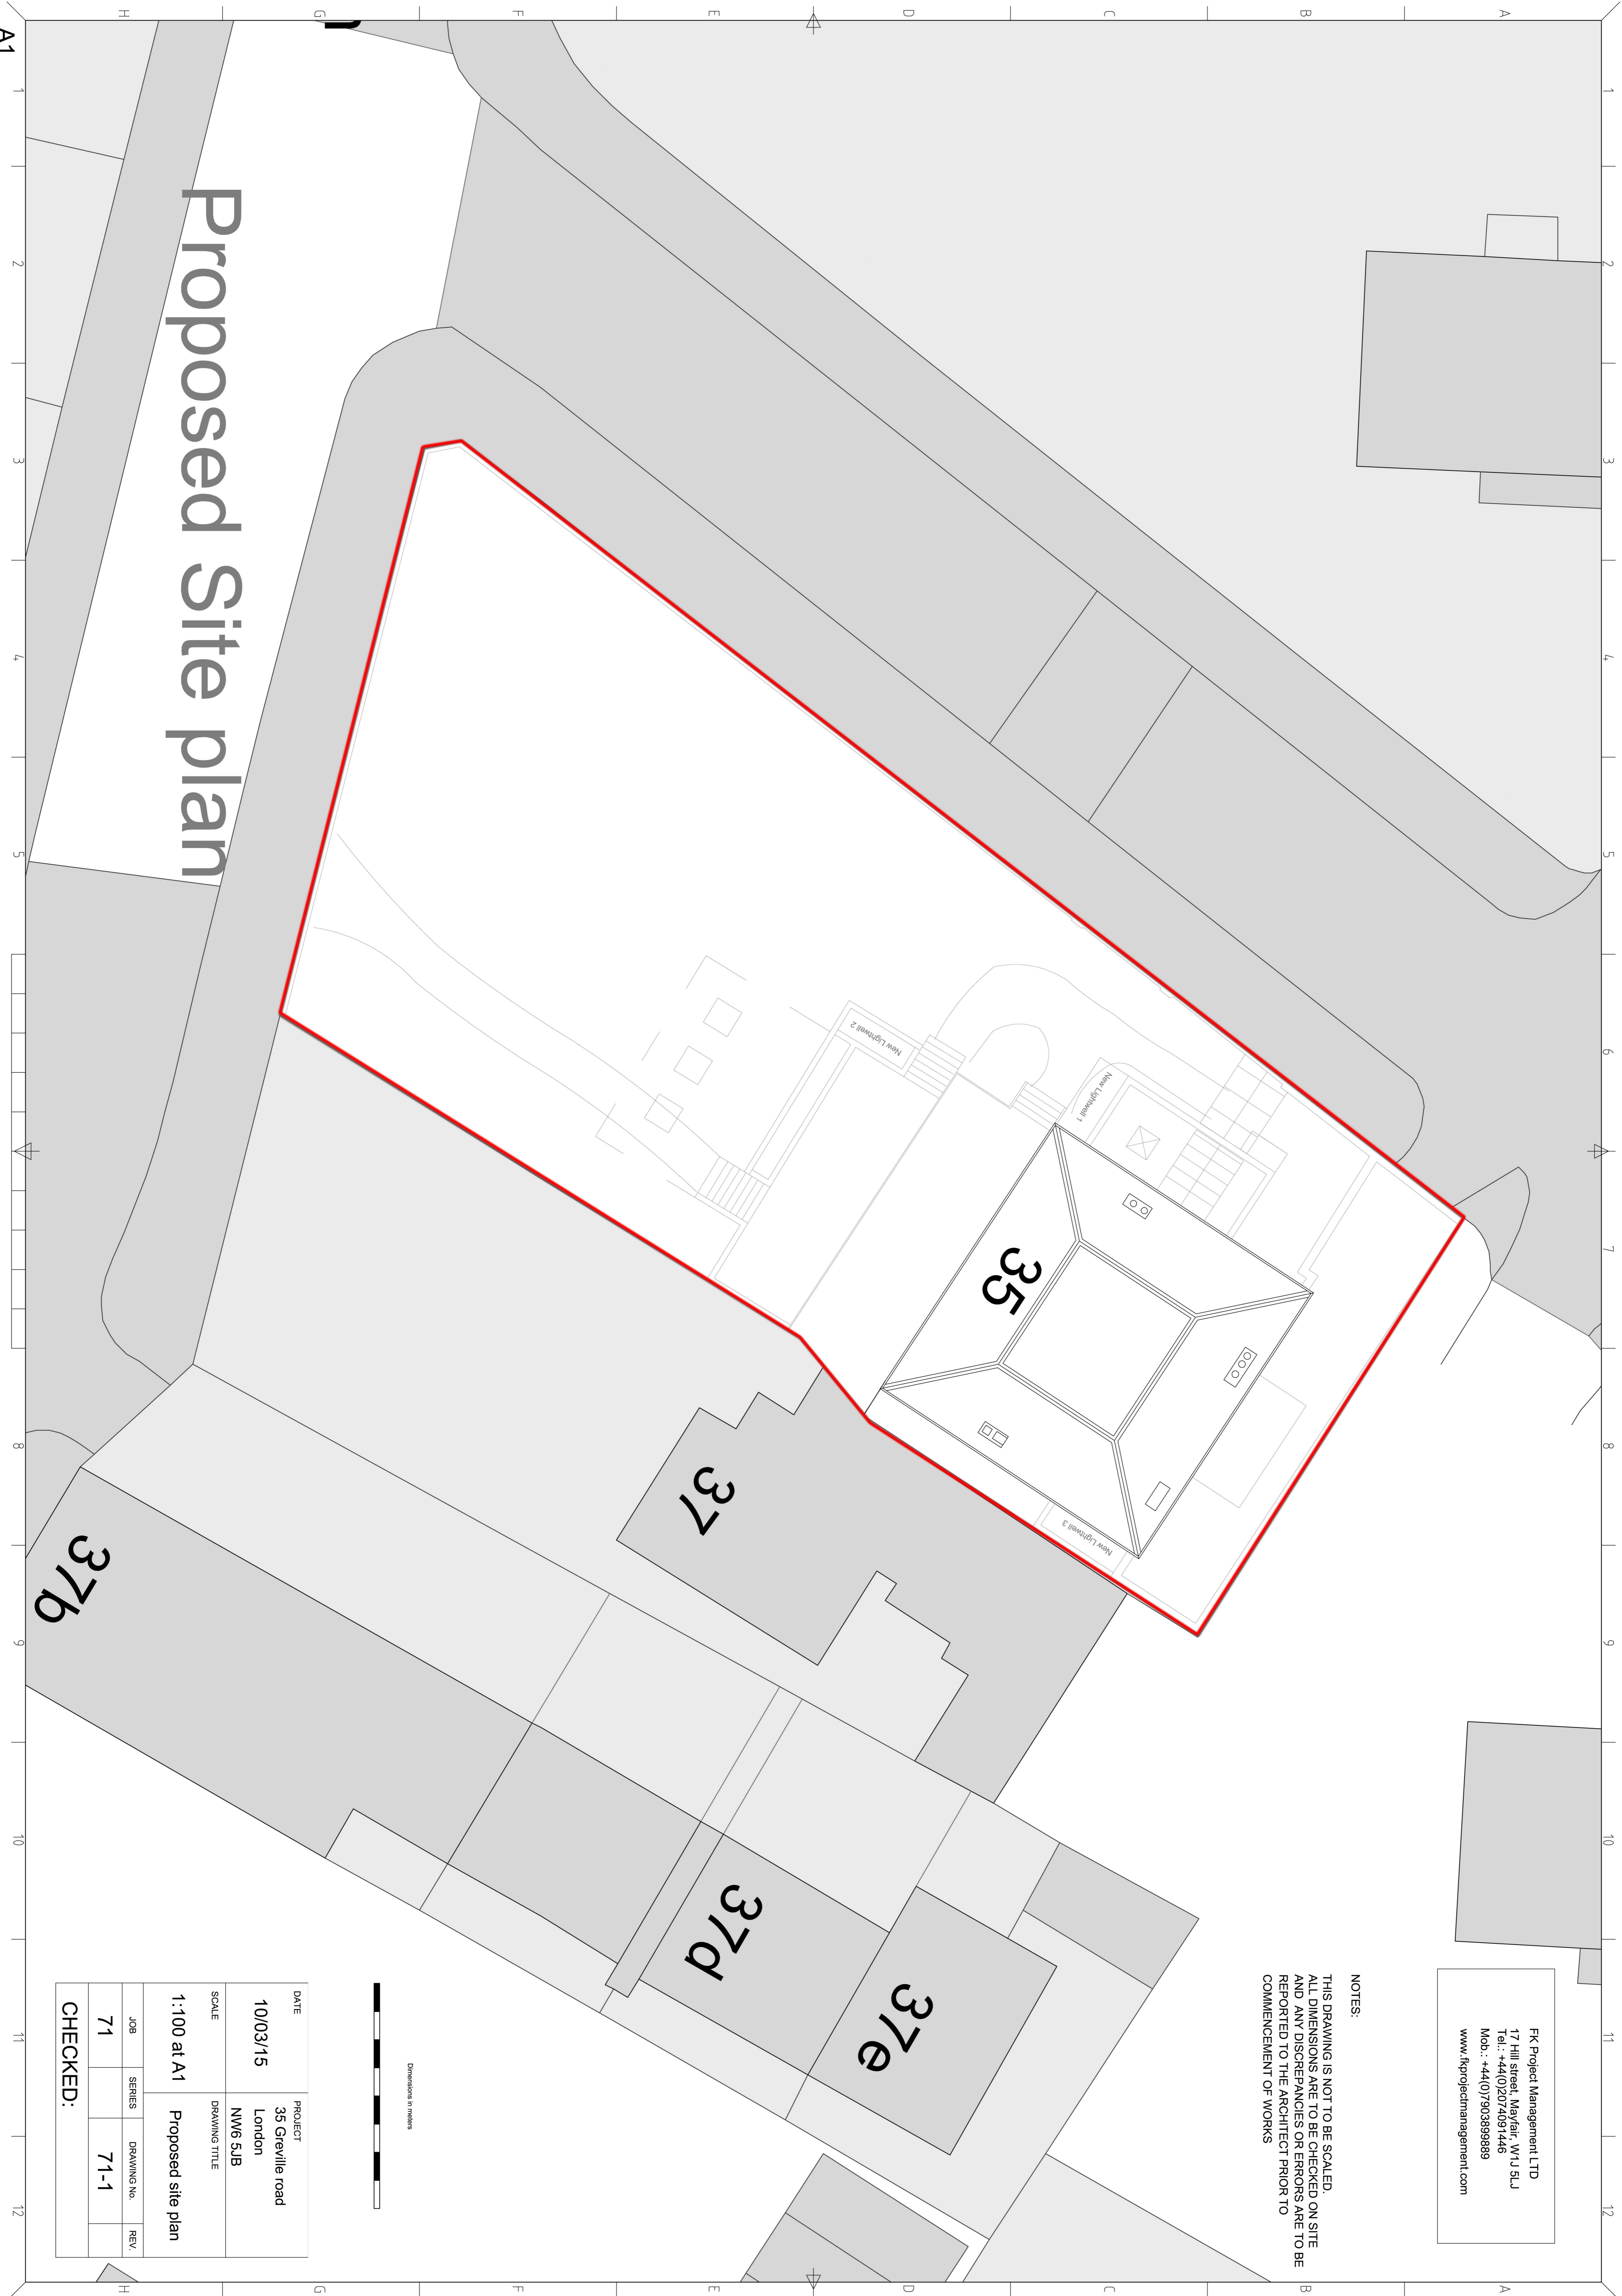

Proposed Site plan

DATE	PROJECT		
10/03/15	35 Greville road London NW6 5JH		
SCALE	DRAWING TITLE		
1:100 at A1	Proposed site plan		
JOB	SERIES	DRAWING No.	REV.
71		71-1	
CHECKED:			