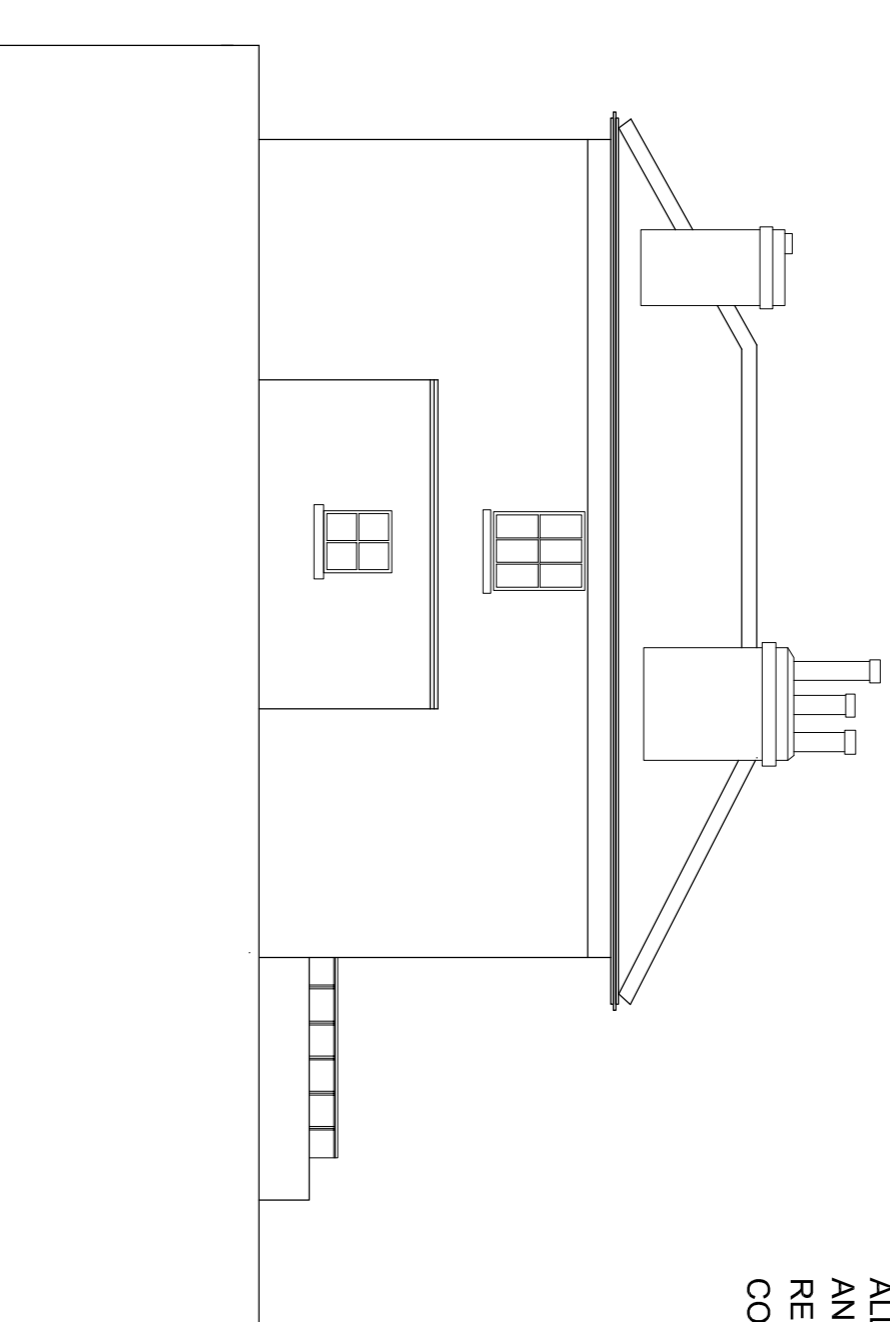

Dimensions in meters

DATE	19/03/15	PROJECT	35 Greville road London NW6 5JB
SCALE	1:100	DRAWING TITLE	Proposed elevations at A1
JOB	71	SERIES	71-1
DRAWING No.		REV.	

CHECKED: