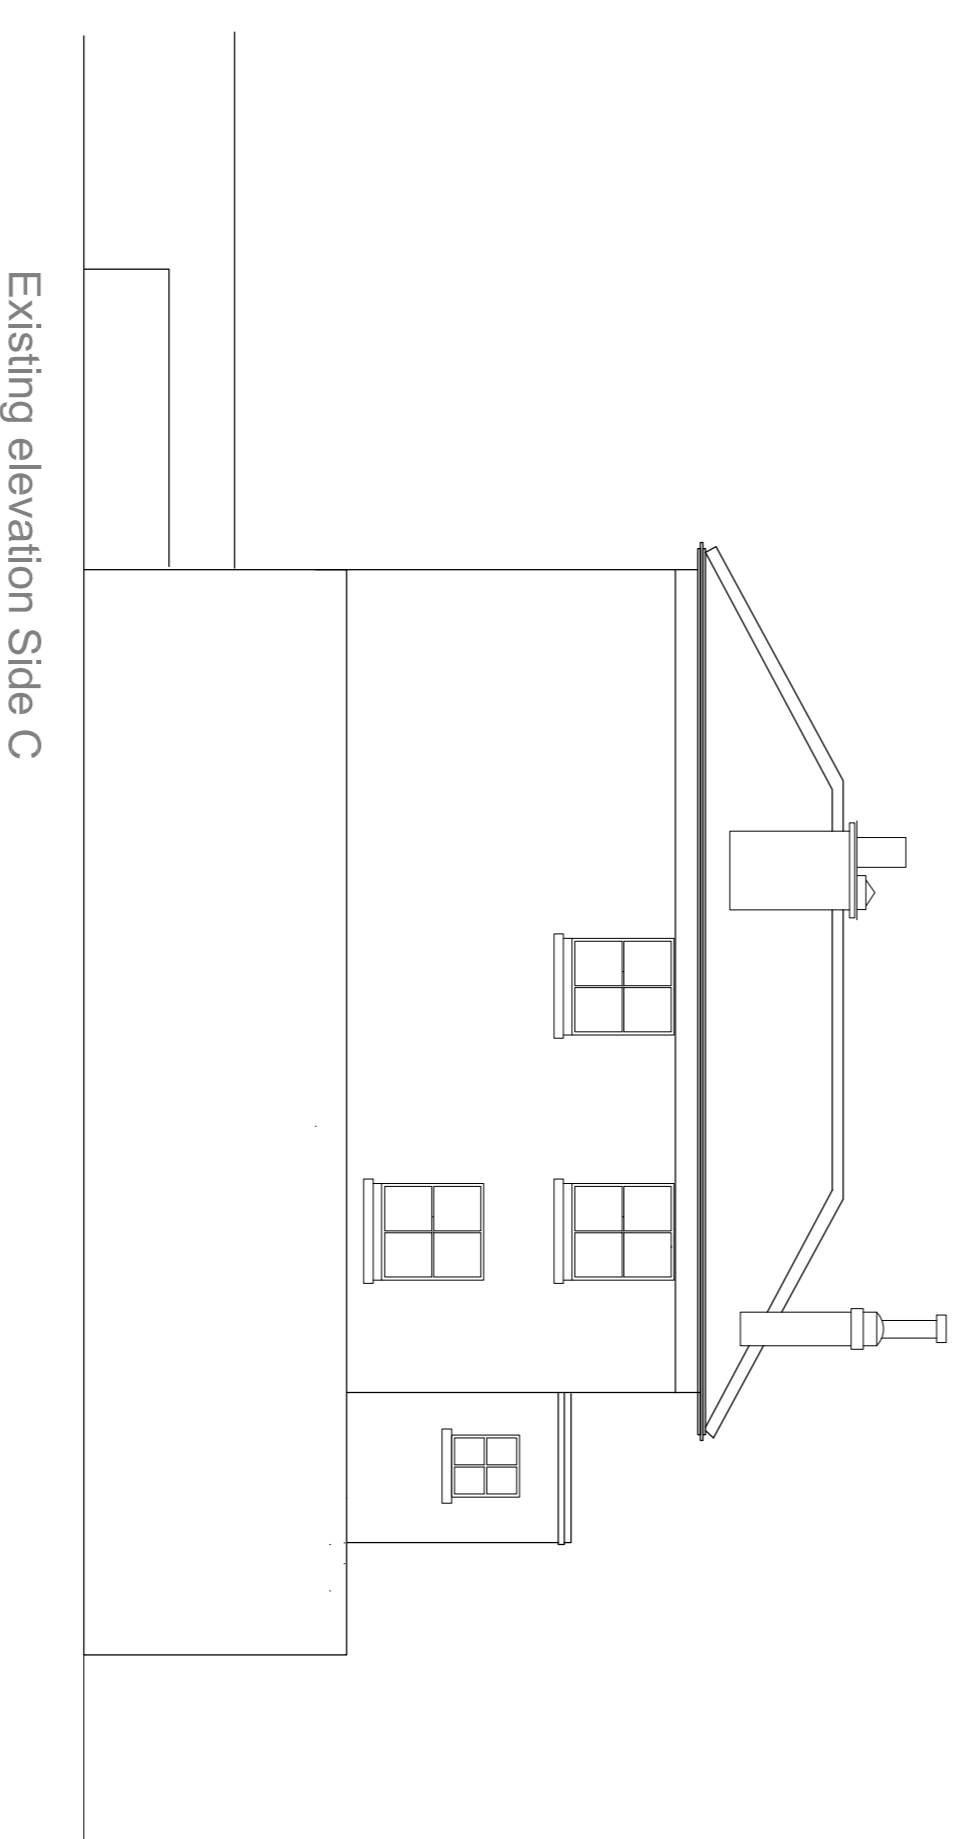

Dimensions in meters

DATE	19/03/15	PROJECT	35 Greville road London NW6 5JB
SCALE	1:100	DRAWING TITLE	Proposed elevations at A1
JOB	71	SERIES	71-1
DRAWING No.		REV.	

CHECKED: