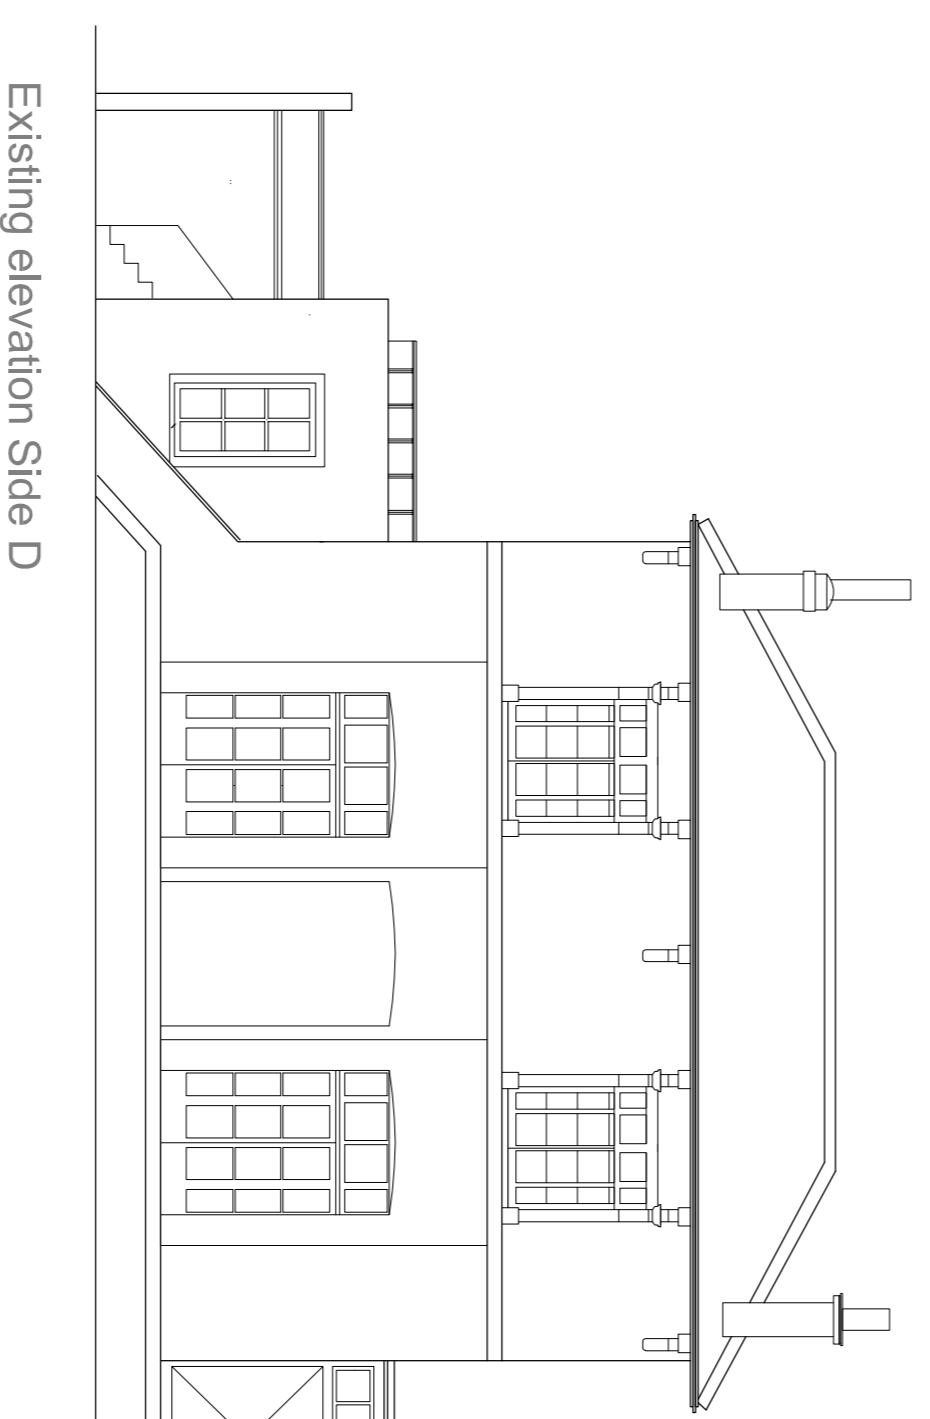

Dimensions in meters

DATE	19/03/15	PROJECT	35 Greville road London NW6 5JB
SCALE	1:100	DRAWING TITLE	Proposed elevations at A1
JOB	71	SERIES	71-1
DRAWING No.		REV.	

CHECKED: