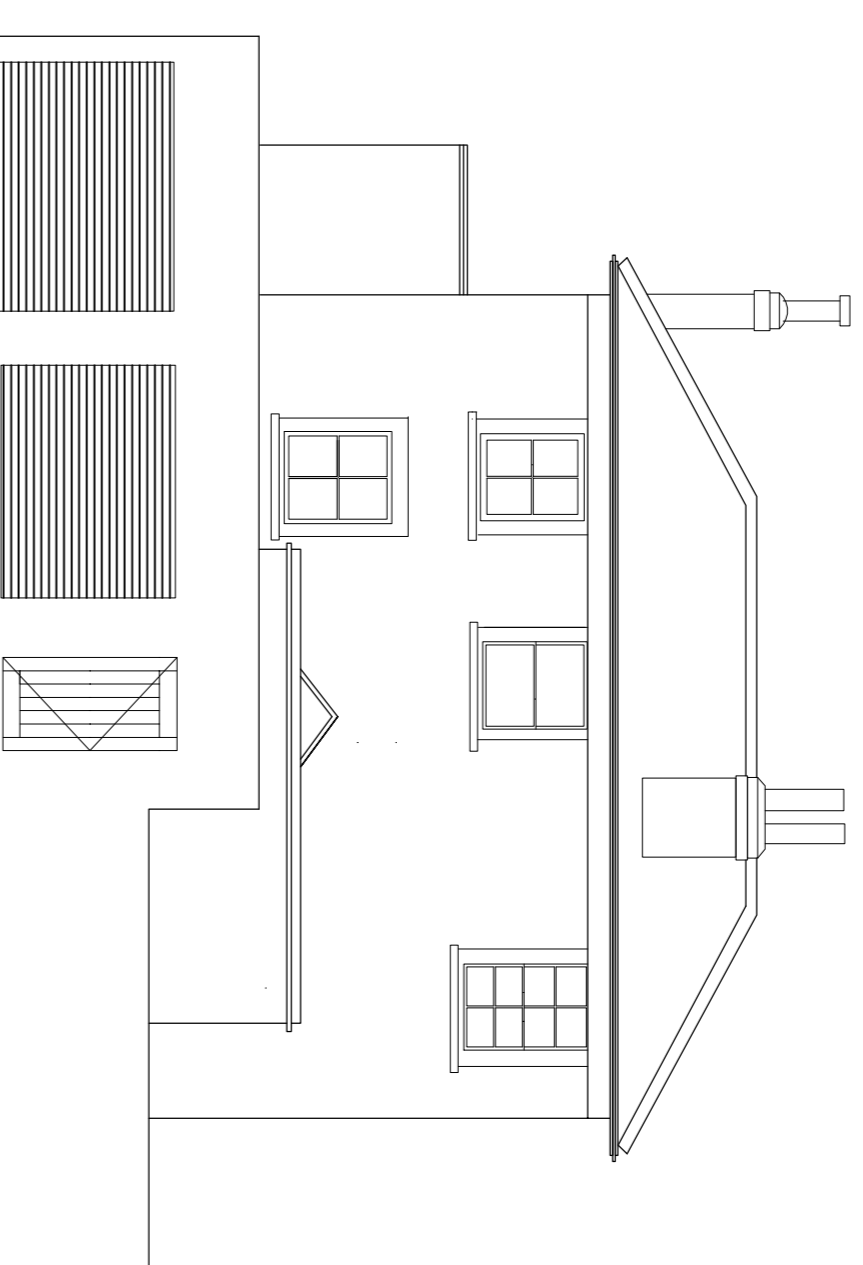

Dimensions in meters

DATE	19/03/15	PROJECT	35 Greville road London NW6 5JB
SCALE	1:100	DRAWING TITLE	Proposed elevations at A1
JOB	71	SERIES	71-1
DRAWING No.		REV.	

CHECKED: