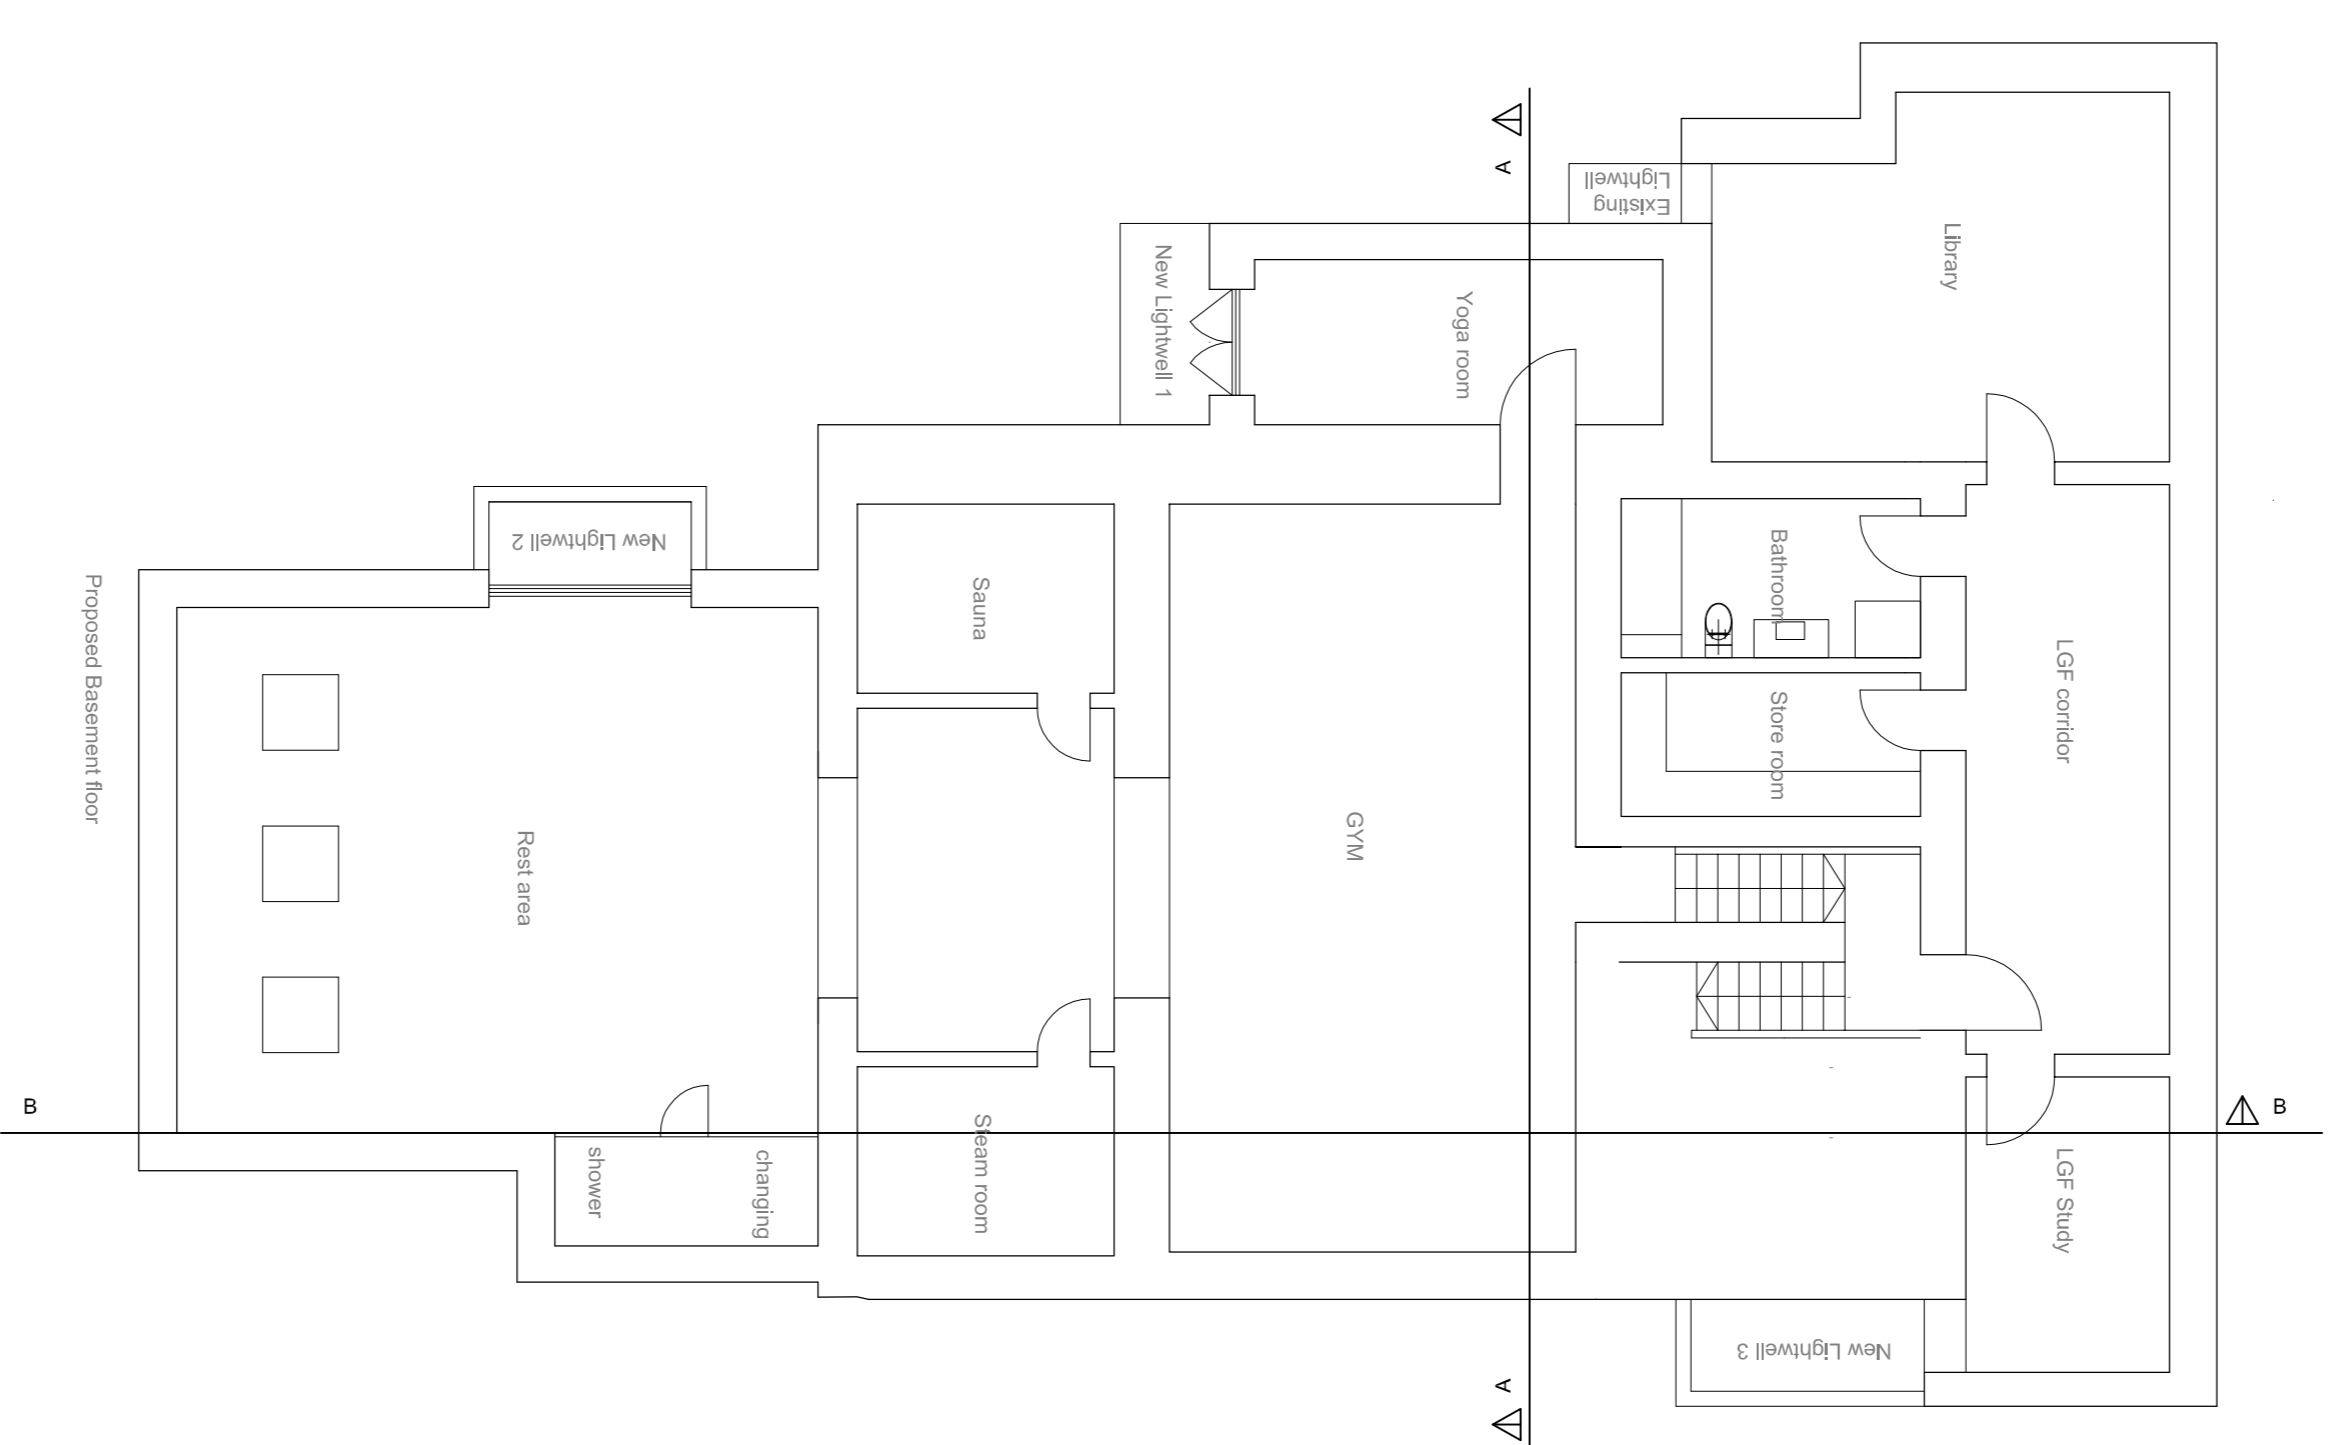

Dimensions in meters

DATE	10/04/15	PROJECT	35 Greville road London
SCALE	1:100 at A1	DRAWING TITLE	Proposed basement plan
JOB	71	SERIES	71-1
REV		DRAWING No.	

CHECKED: