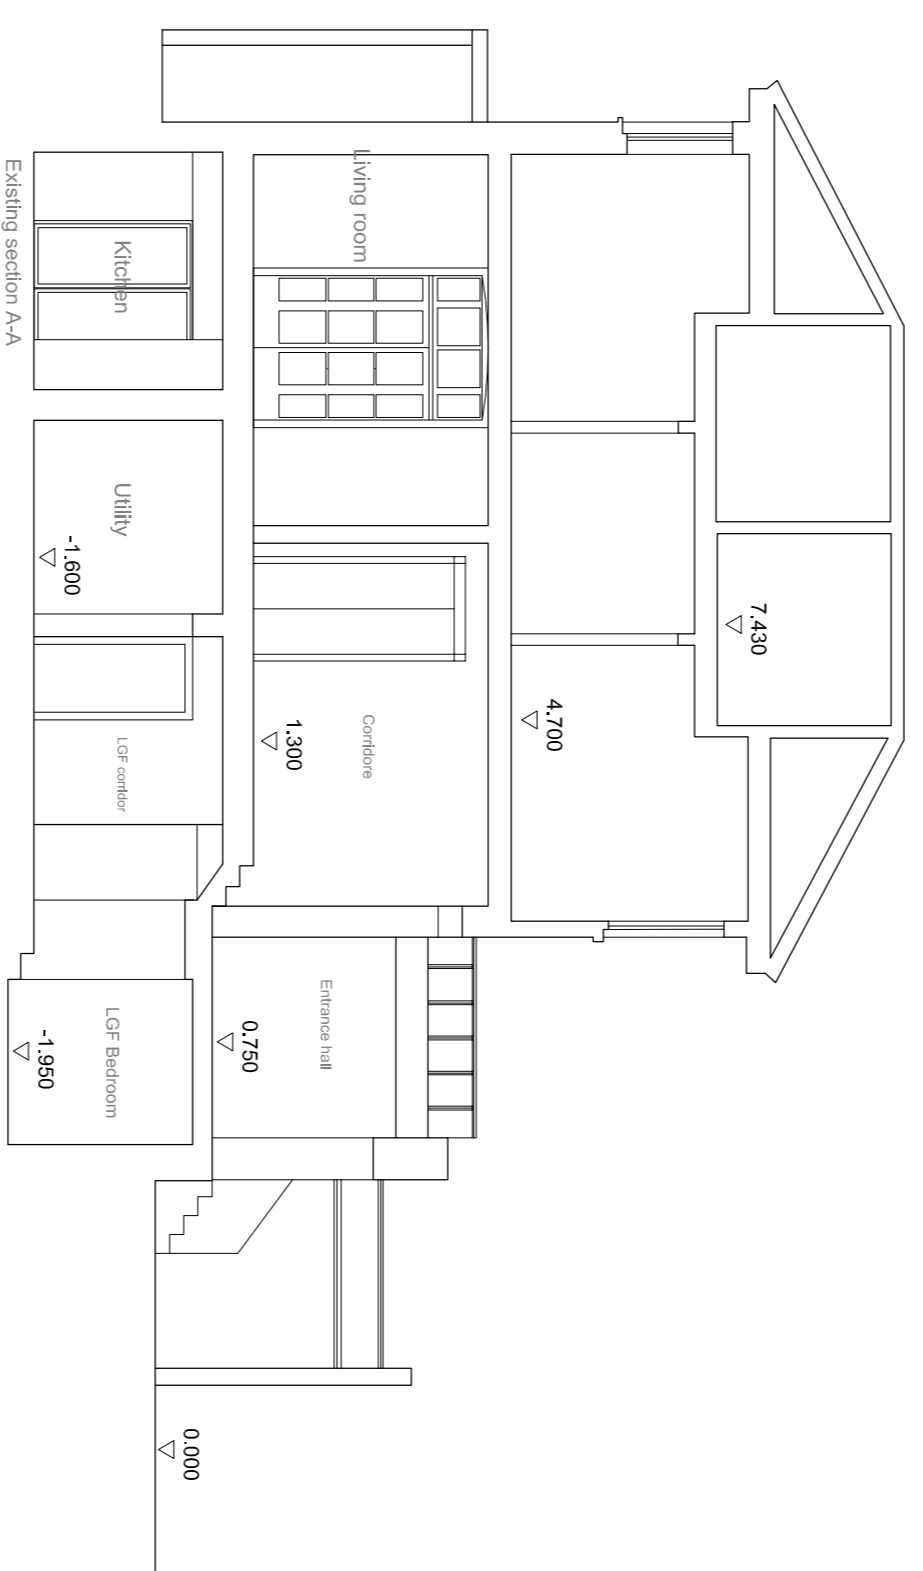

Dimensions in meters

DATE	PROJECT		
19/03/15	35 Greville road London NW6 5JB		
SCALE	DRAWING TITLE		
1:100 at A1	Existing section drawings		
JOB	SERIES	DRAWING No.	REV
71		71-1	

CHECKED: