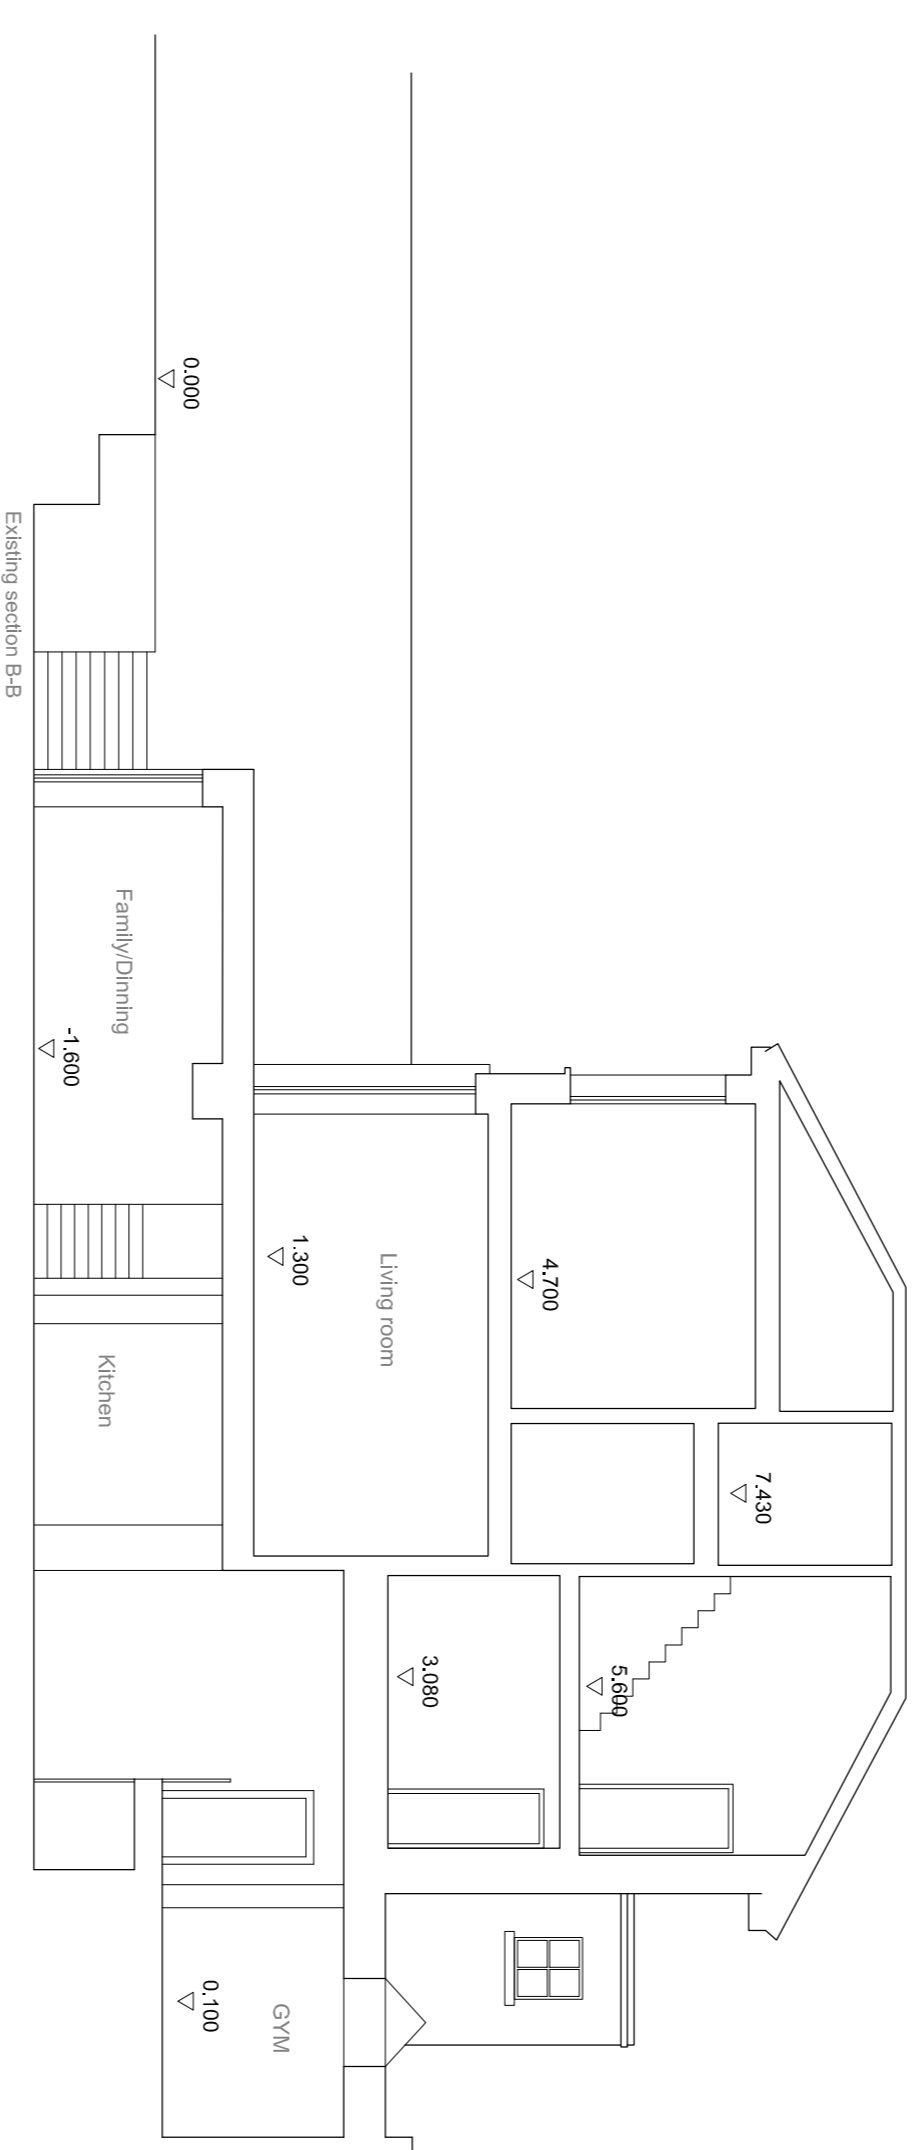

Dimensions in meters

DATE	PROJECT		
19/03/15	35 Greville road London NW6 5JB		
SCALE	DRAWING TITLE		
1:100 at A1	Existing section drawings		
JOB	SERIES	DRAWING No.	REV
71		71-1	

CHECKED: