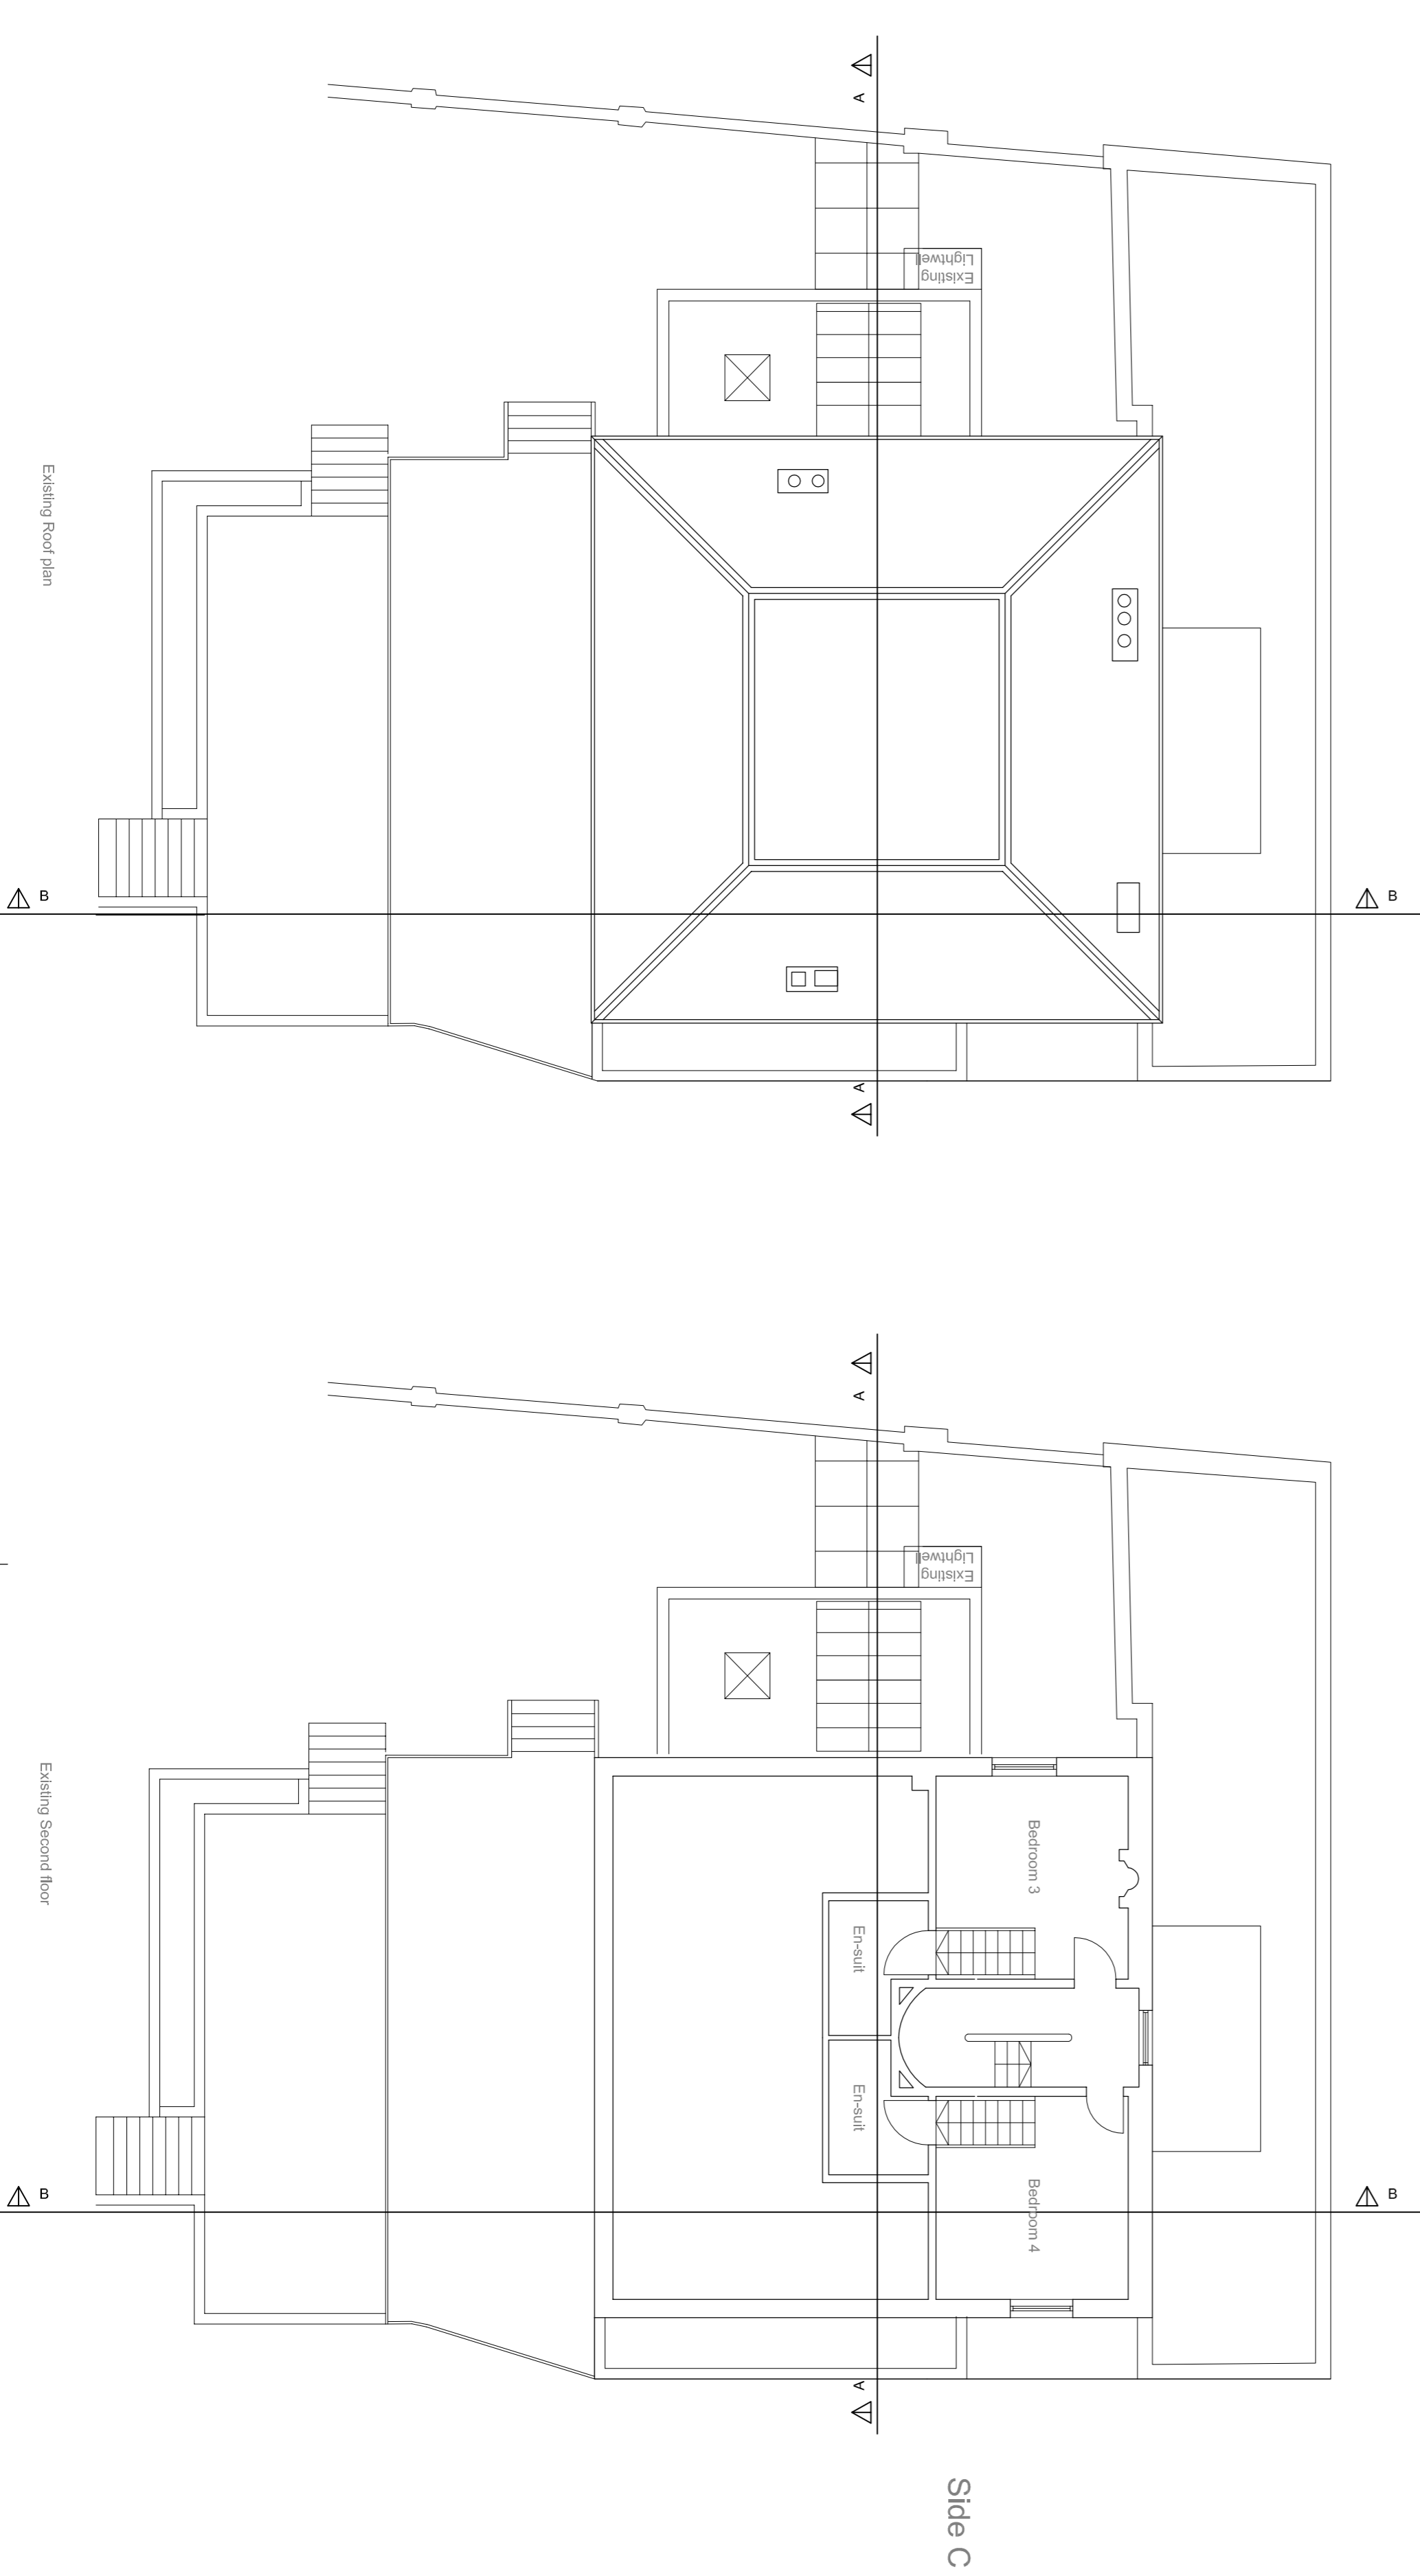

Dimensions in meters

DATE	19/03/15	PROJECT	35 Greville road London NW6 5JB
SCALE	1:100 at A1	DRAWING TITLE	Existing plans
JOB	71	SERIES	71-1
CHECKED:		DRAWING No.	REV