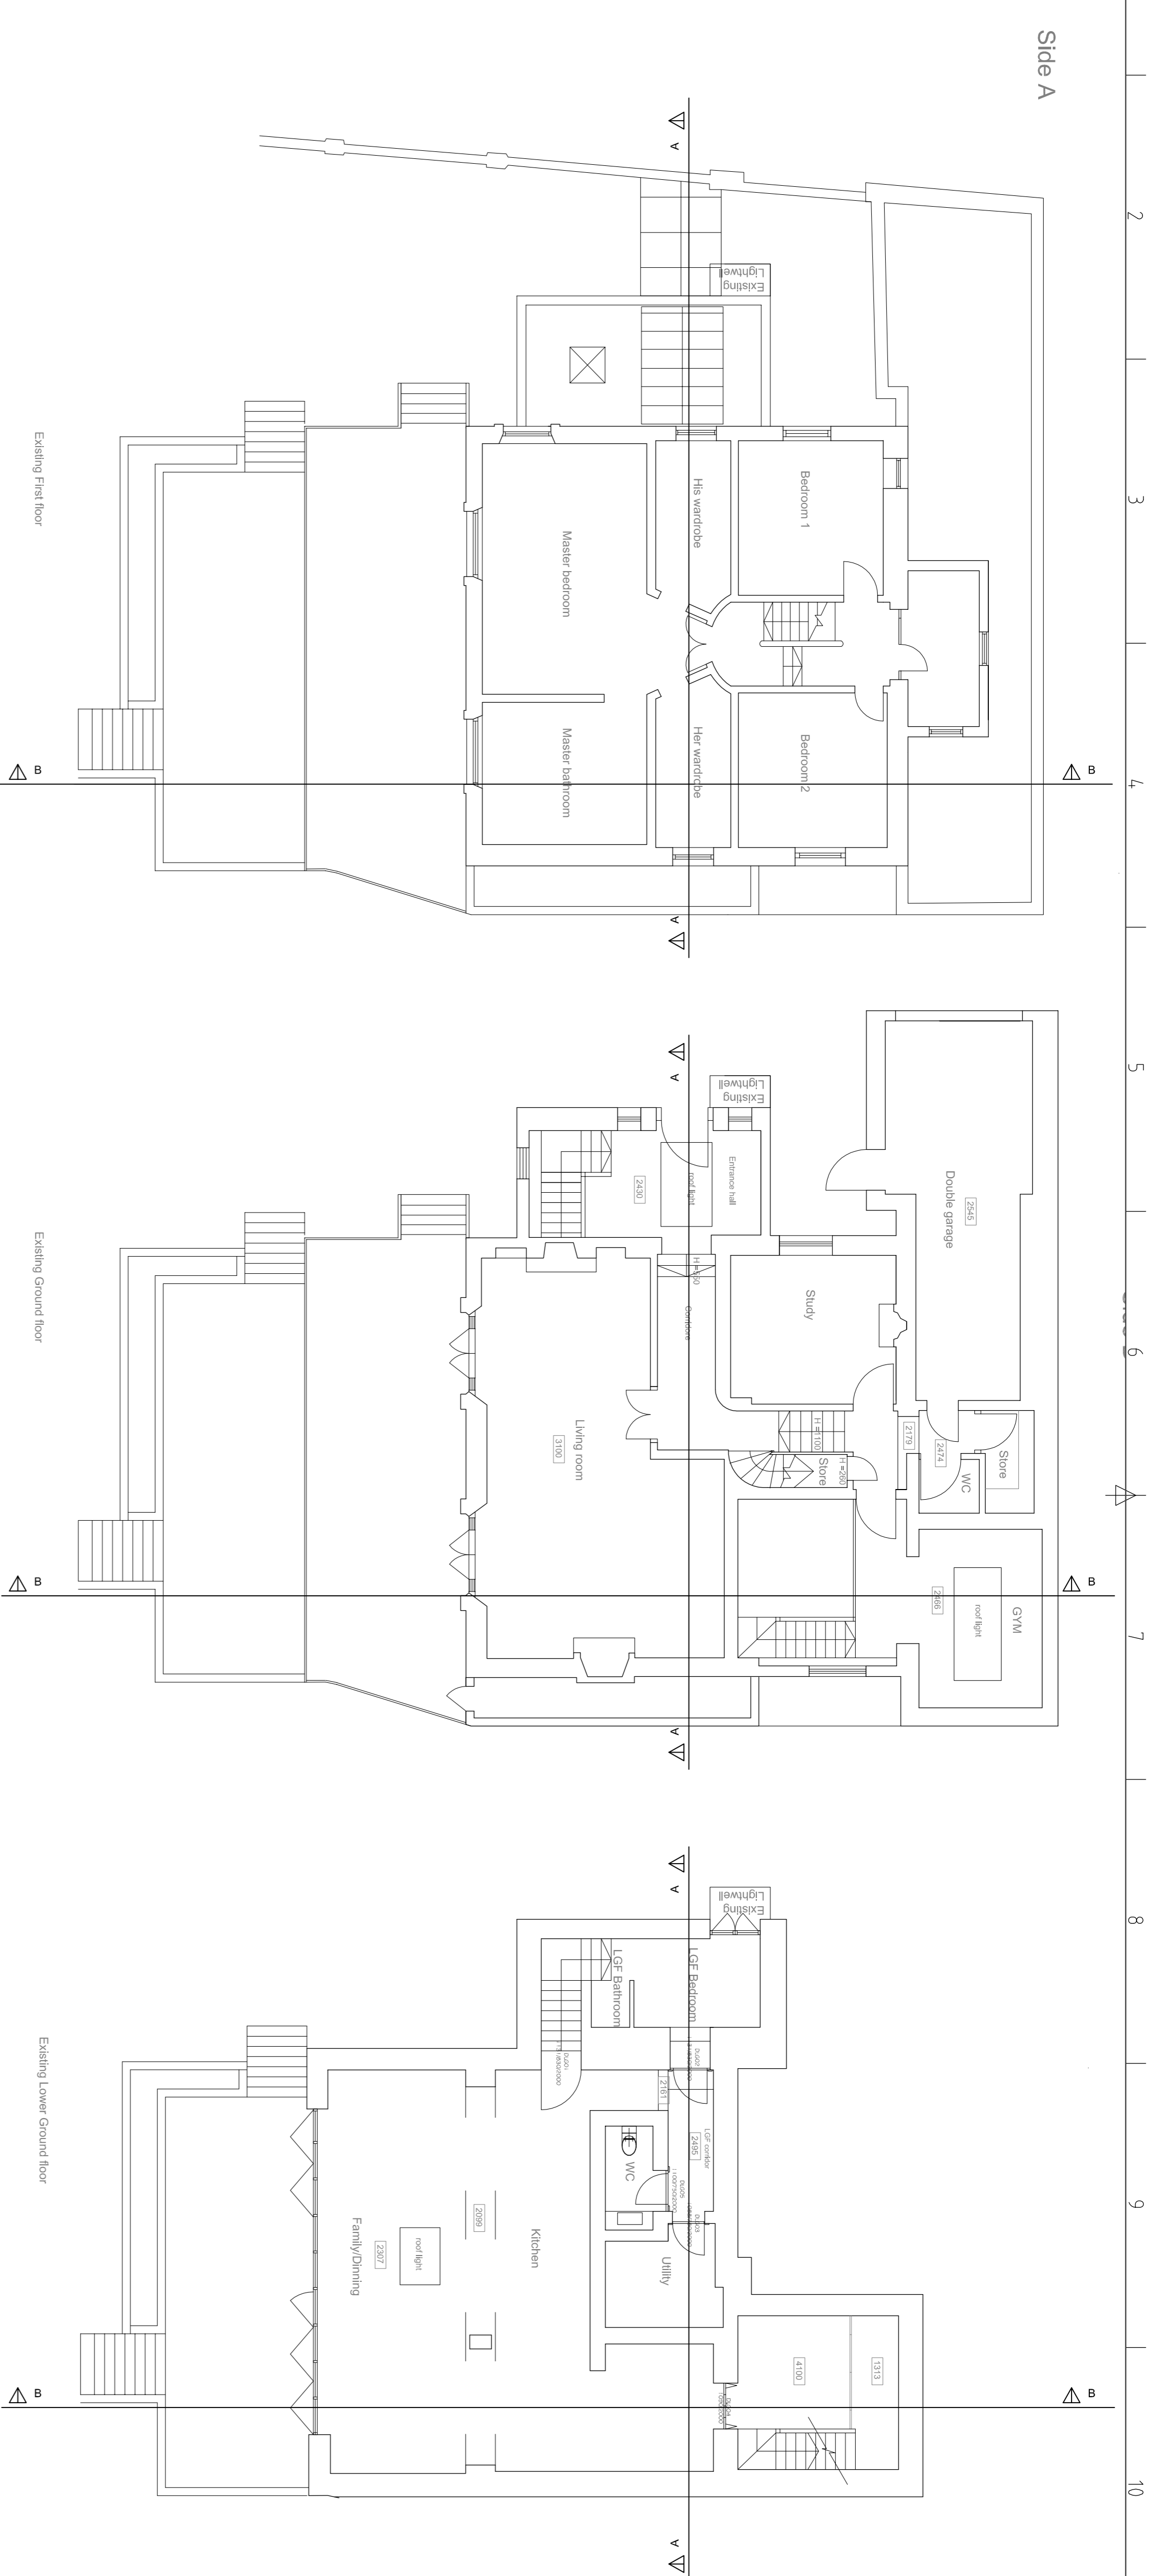

Dimensions in meters

DATE	19/03/15	PROJECT	35 Greville road London NW6 5JB
SCALE	1:100 at A1	DRAWING TITLE	Existing plans
JOB	71	SERIES	71-1
CHECKED:		DRAWING No.	REV