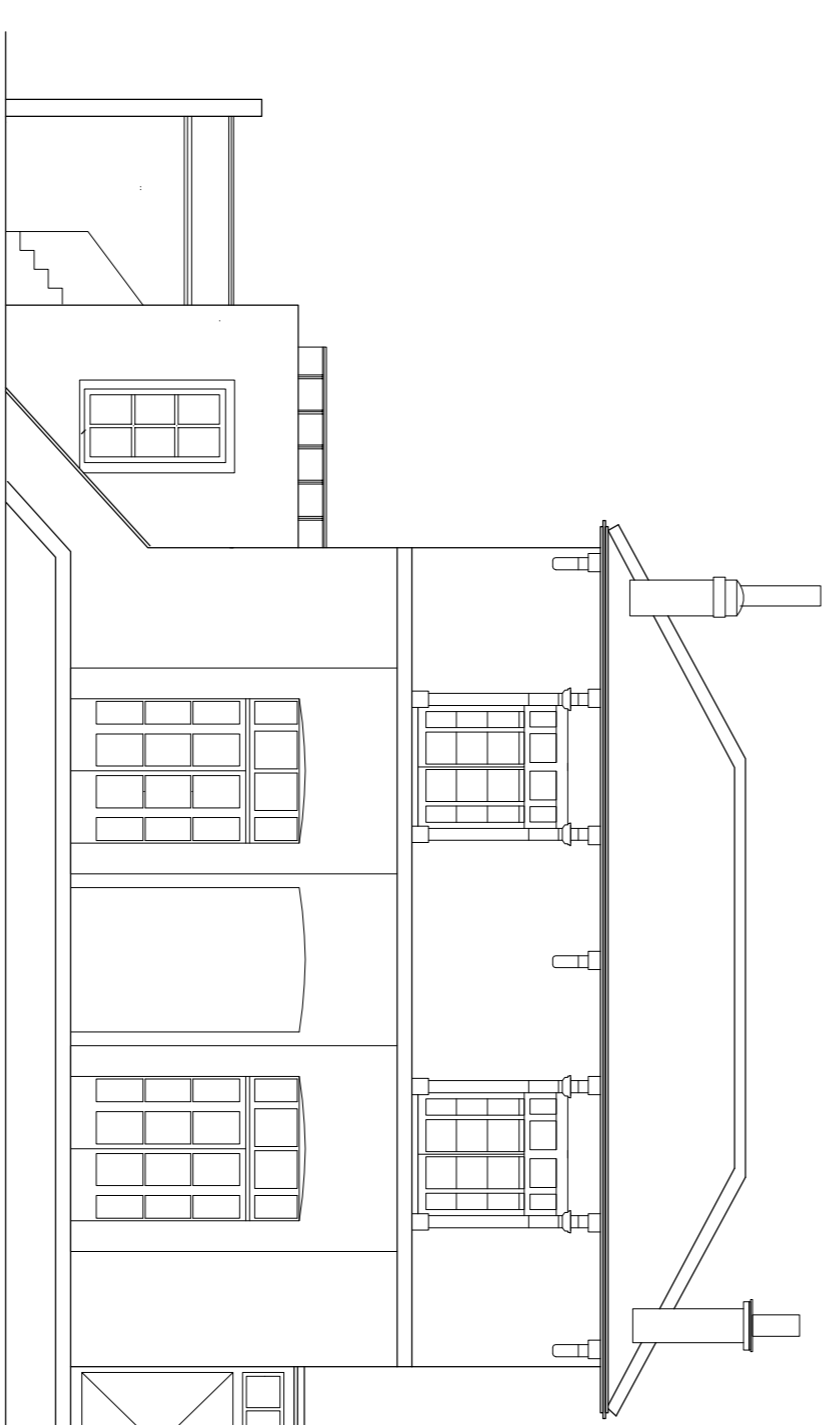

Existing front elevation Side A

Existing street front elevation Side A

Existing elevation Side B

Existing elevation Side C

Existing elevation Side D

Dimensions in meters

DATE	PROJECT		
19/03/15	35 Greville road London		
SCALE	DRAWING TITLE		
1:100 at A1	Existing elevations drawings		
JOB	SERIES	DRAWING No.	REV.
71		71-1	