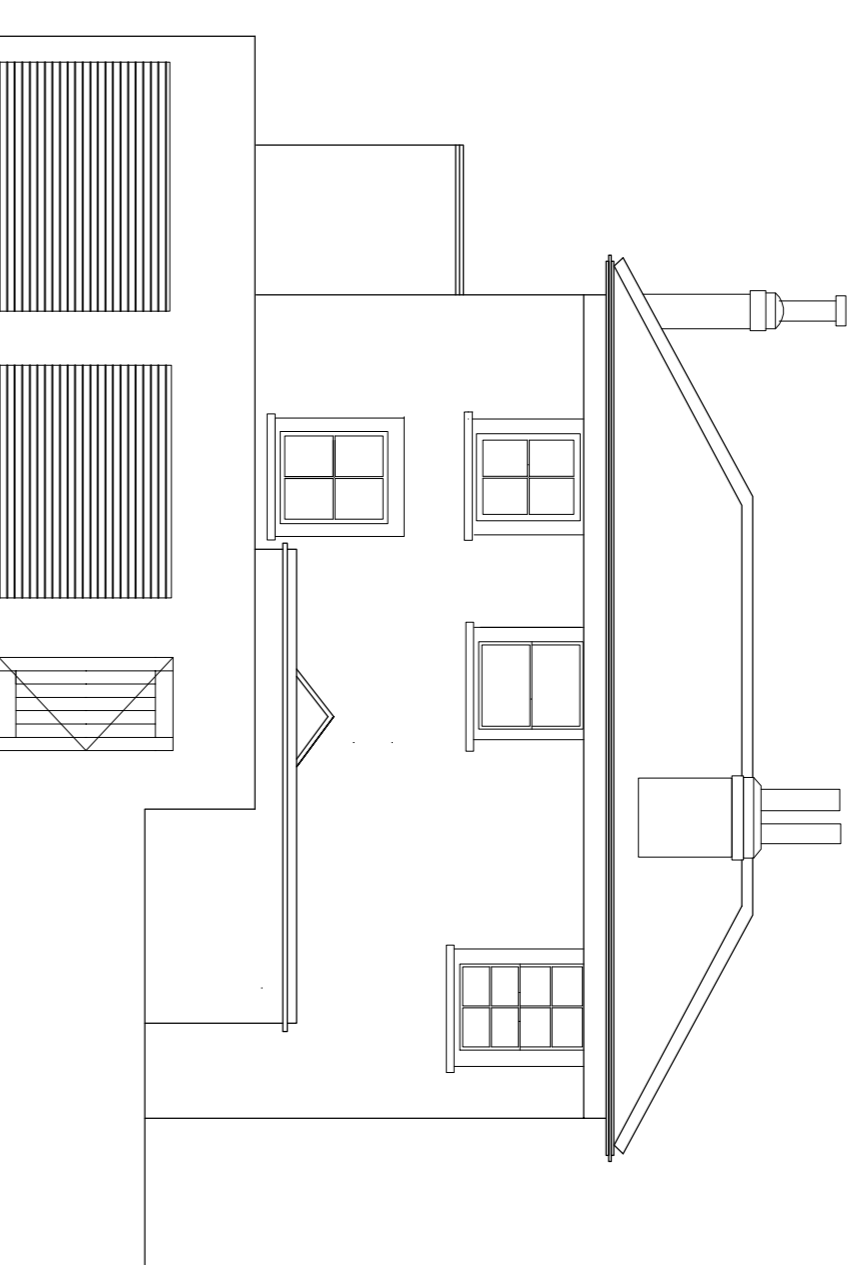

Existing front elevation Side A

Existing street front elevation Side A

Existing elevation Side B

Existing elevation Side C

Existing elevation Side D

Dimensions in meters

DATE	PROJECT		
19/03/15	35 Greville road London		
SCALE	DRAWING TITLE		
1:100 at A1	Existing elevations drawings		
JOB	SERIES	DRAWING No.	REV.
71		71-1	