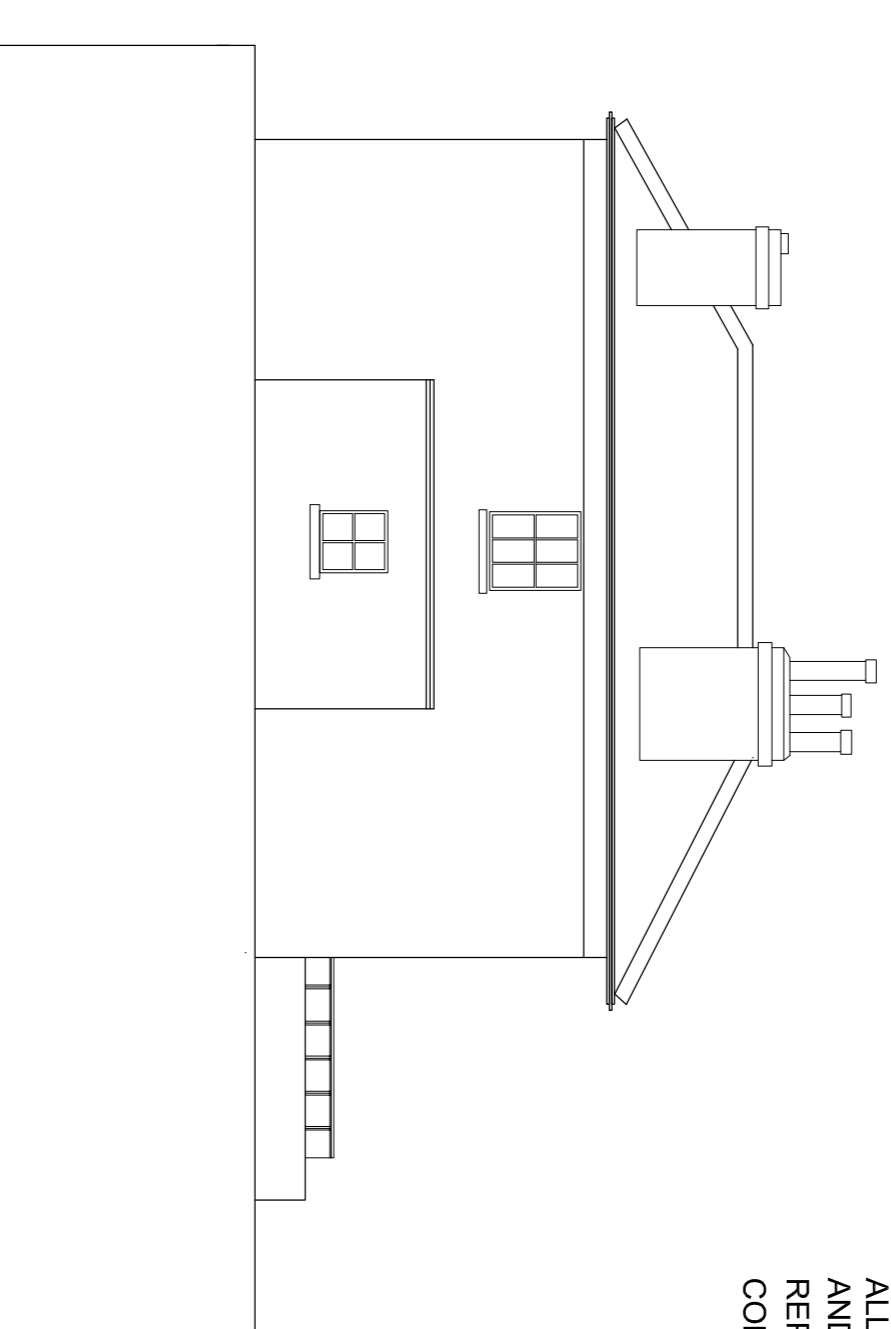

Existing front elevation Side A

Existing street front elevation Side A

Existing elevation Side B

Existing elevation Side C

Existing elevation Side D

Dimensions in meters

DATE	PROJECT		
19/03/15	35 Greville road London		
SCALE	DRAWING TITLE		
1:100 at A1	Existing elevations drawings		
JOB	SERIES	DRAWING No.	REV.
71		71-1	