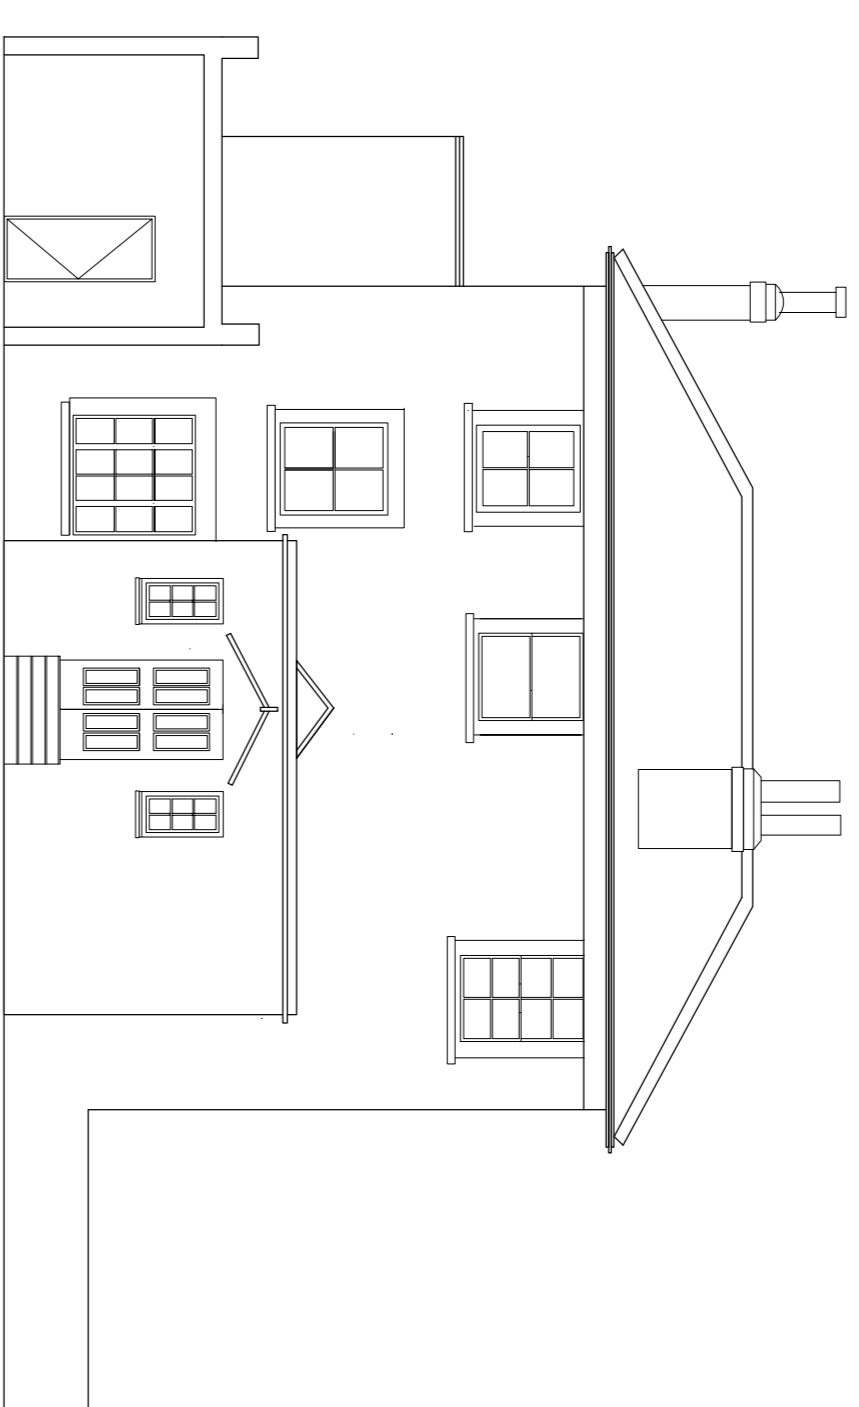

Existing front elevation Side A

Existing street front elevation Side A

Existing elevation Side B

Existing elevation Side C

Existing elevation Side D

Dimensions in meters

DATE	PROJECT		
19/03/15	35 Greville road London		
SCALE	DRAWING TITLE		
1:100 at A1	Existing elevations drawings		
JOB	SERIES	DRAWING No.	REV.
71		71-1	