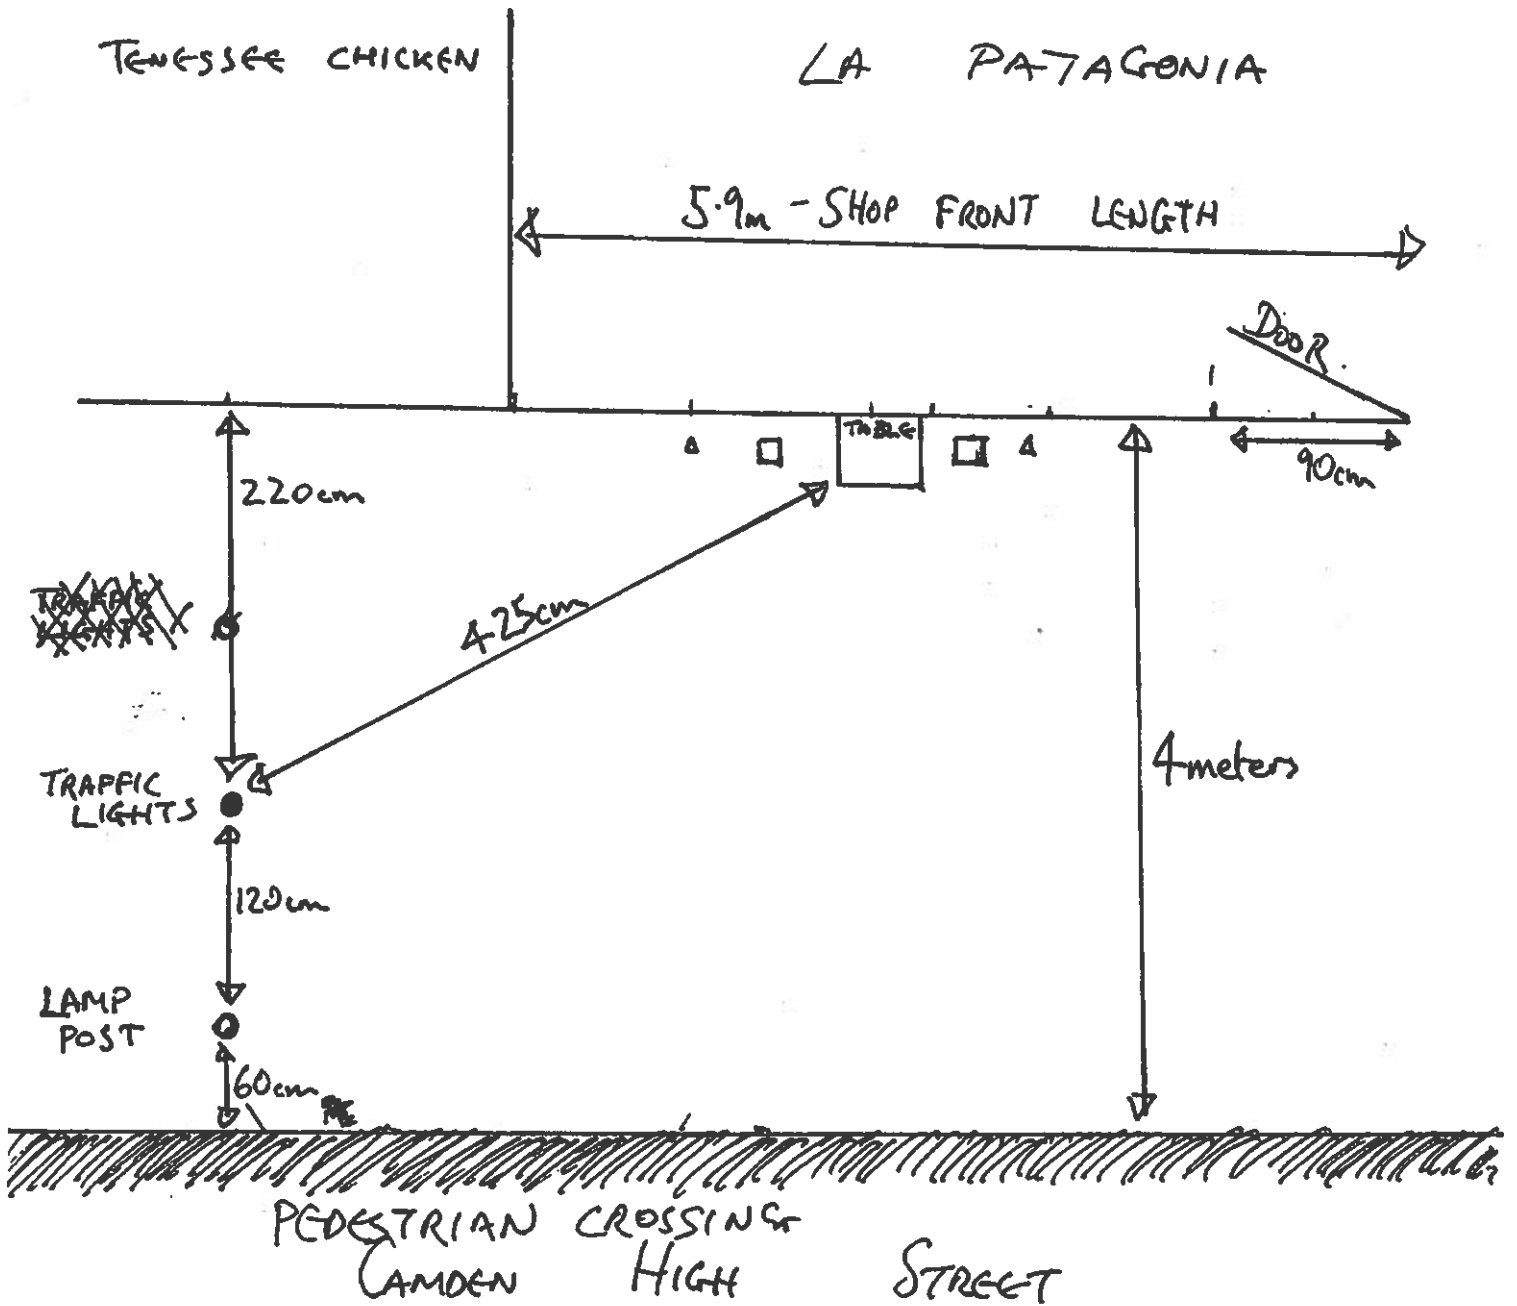

LA PATAGONIA

31 CAMDEN HIGH STREET

- | | | |
|---|------------|---------------|
| □ | TABLE | 60 X 60cm |
| □ | CHAIR | 45 X 45cm |
| △ | Flower Pot | 25cm Diameter |