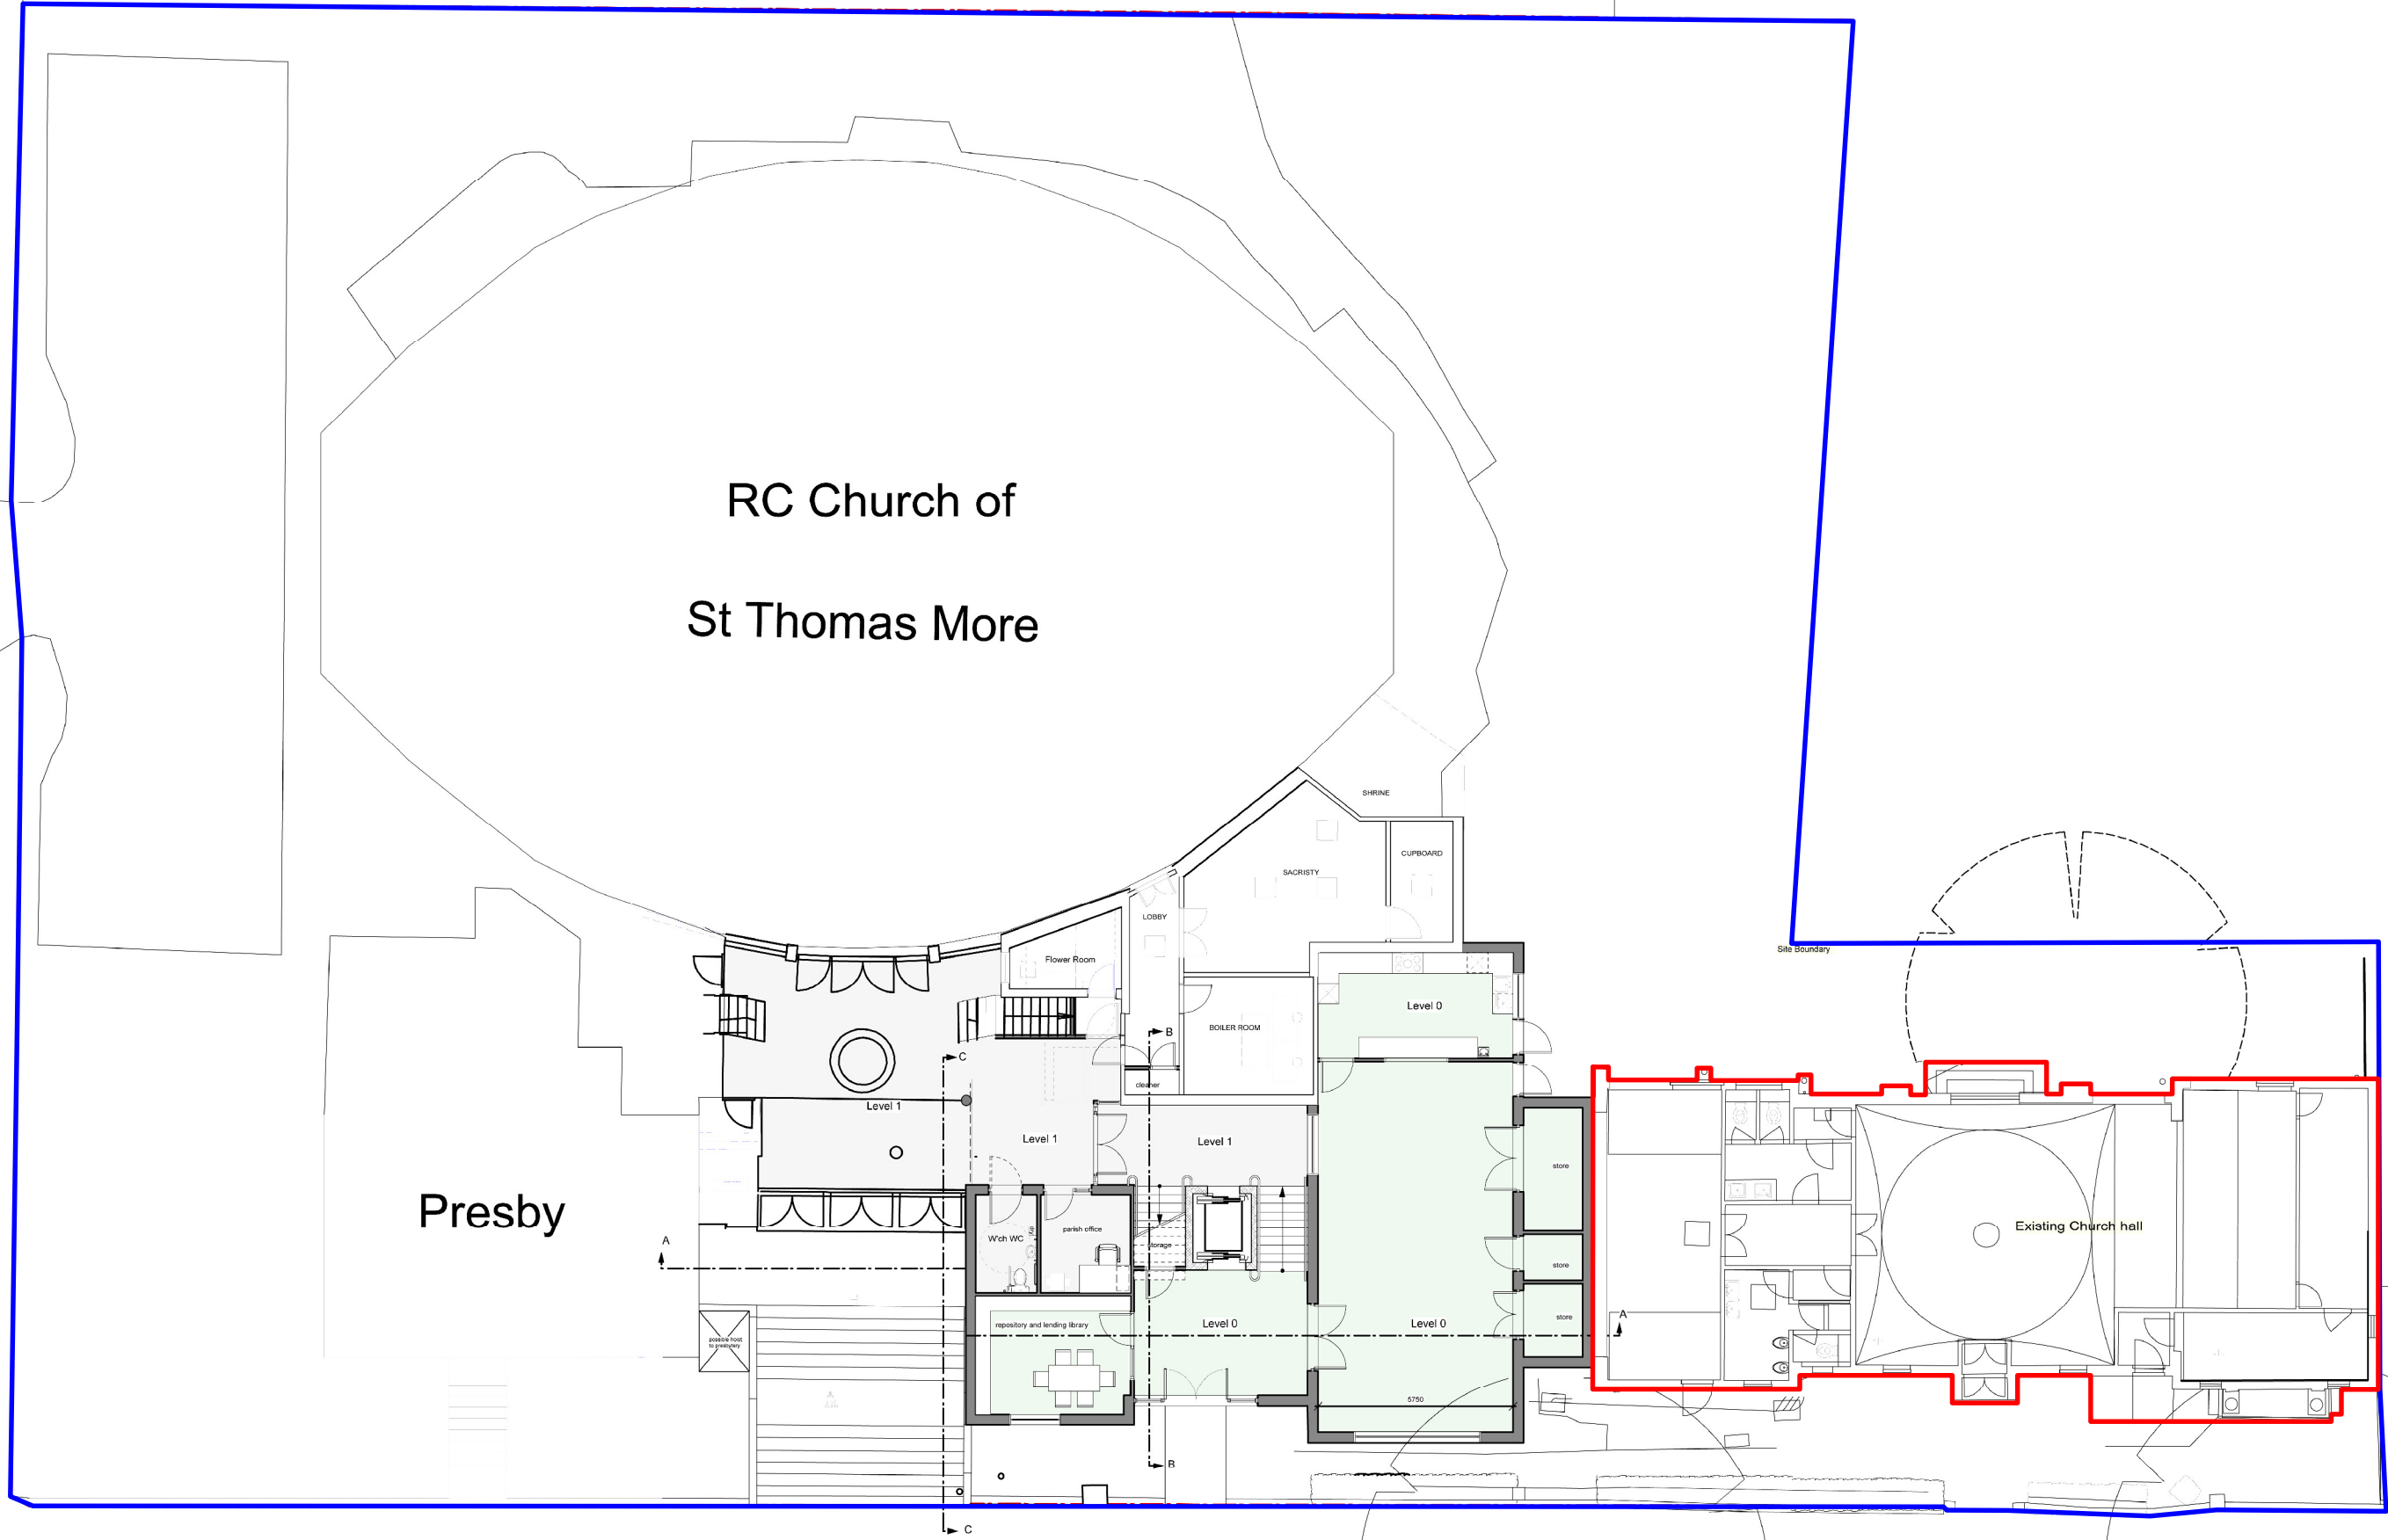

RC Church of St Thomas More

Presby

Maresfield Gardens

Proposed Site Plan

FOR PLANNING
**DE LASZLO
STUDIO**

Project: St Thomas More Church

Drawing: Proposed Plan and site

Scale: 1:100@A1 Drg No 3007 rev

Date: Jul-14 -

drawn: SS checked: CS

Scale 1:100