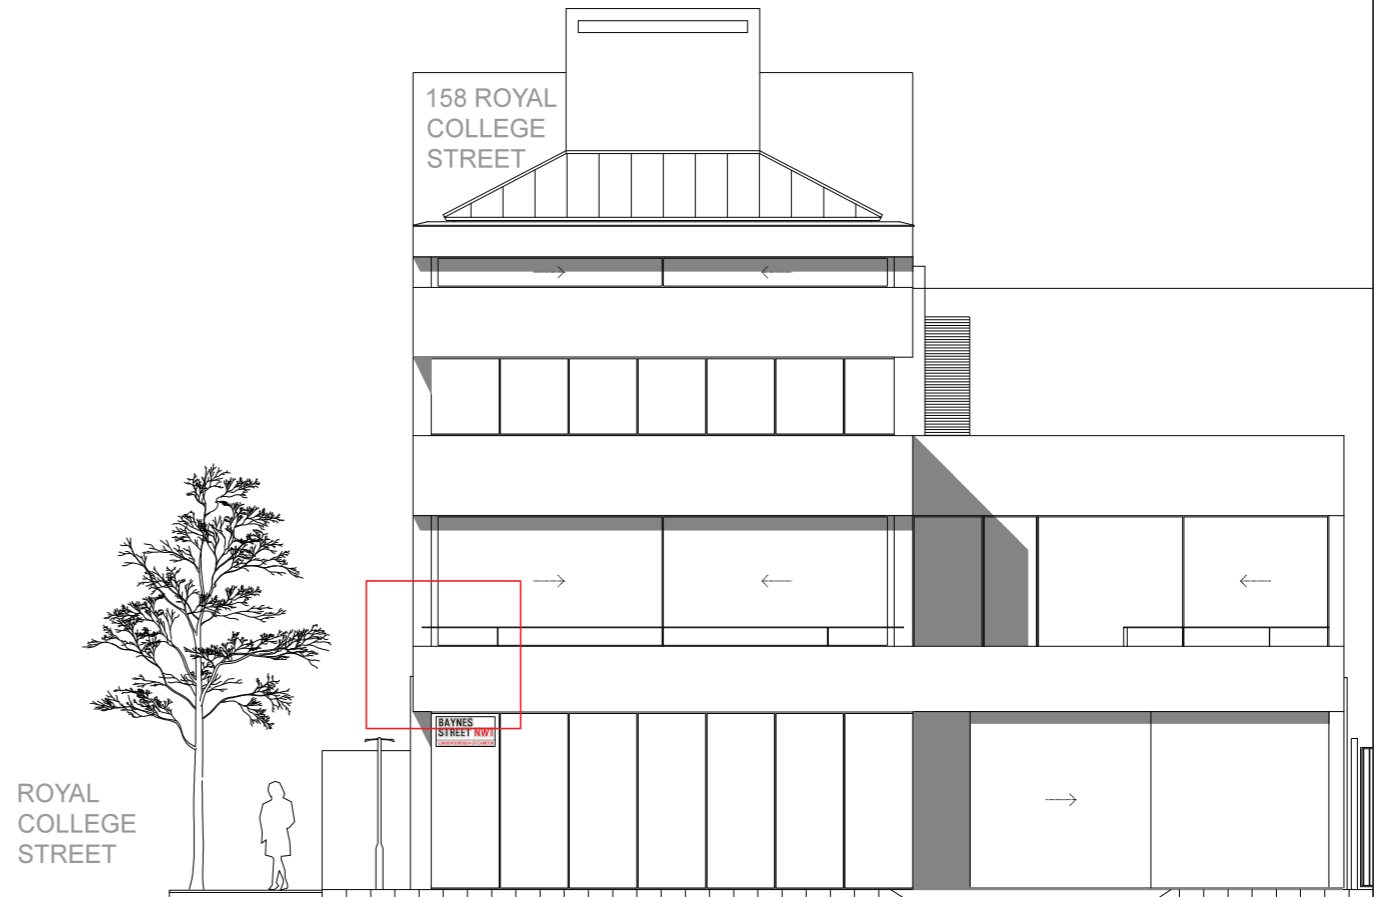

SOUTH ELEVATION-Reference

**HENNING
STUMMEL**
ARCHITECTS LTD

Tin House
2 Smugglers Yard, Devonport Road
London W12 8HU, United Kingdom
+44 (0) 797 313 1882
mail@henningstummelarchitects.co.uk
www.henningstummelarchitects.co.uk

Date	Drawn	Description	Project No.	101_152 Royal College Street	
07-08-15	C.M	Planning Application	Drawing Title	South-West Corner Detail	
			Date	August 2015	Scale
			Drawing No.	101_PA_410	Rev.

Copyright Henning Stummel Architects Ltd