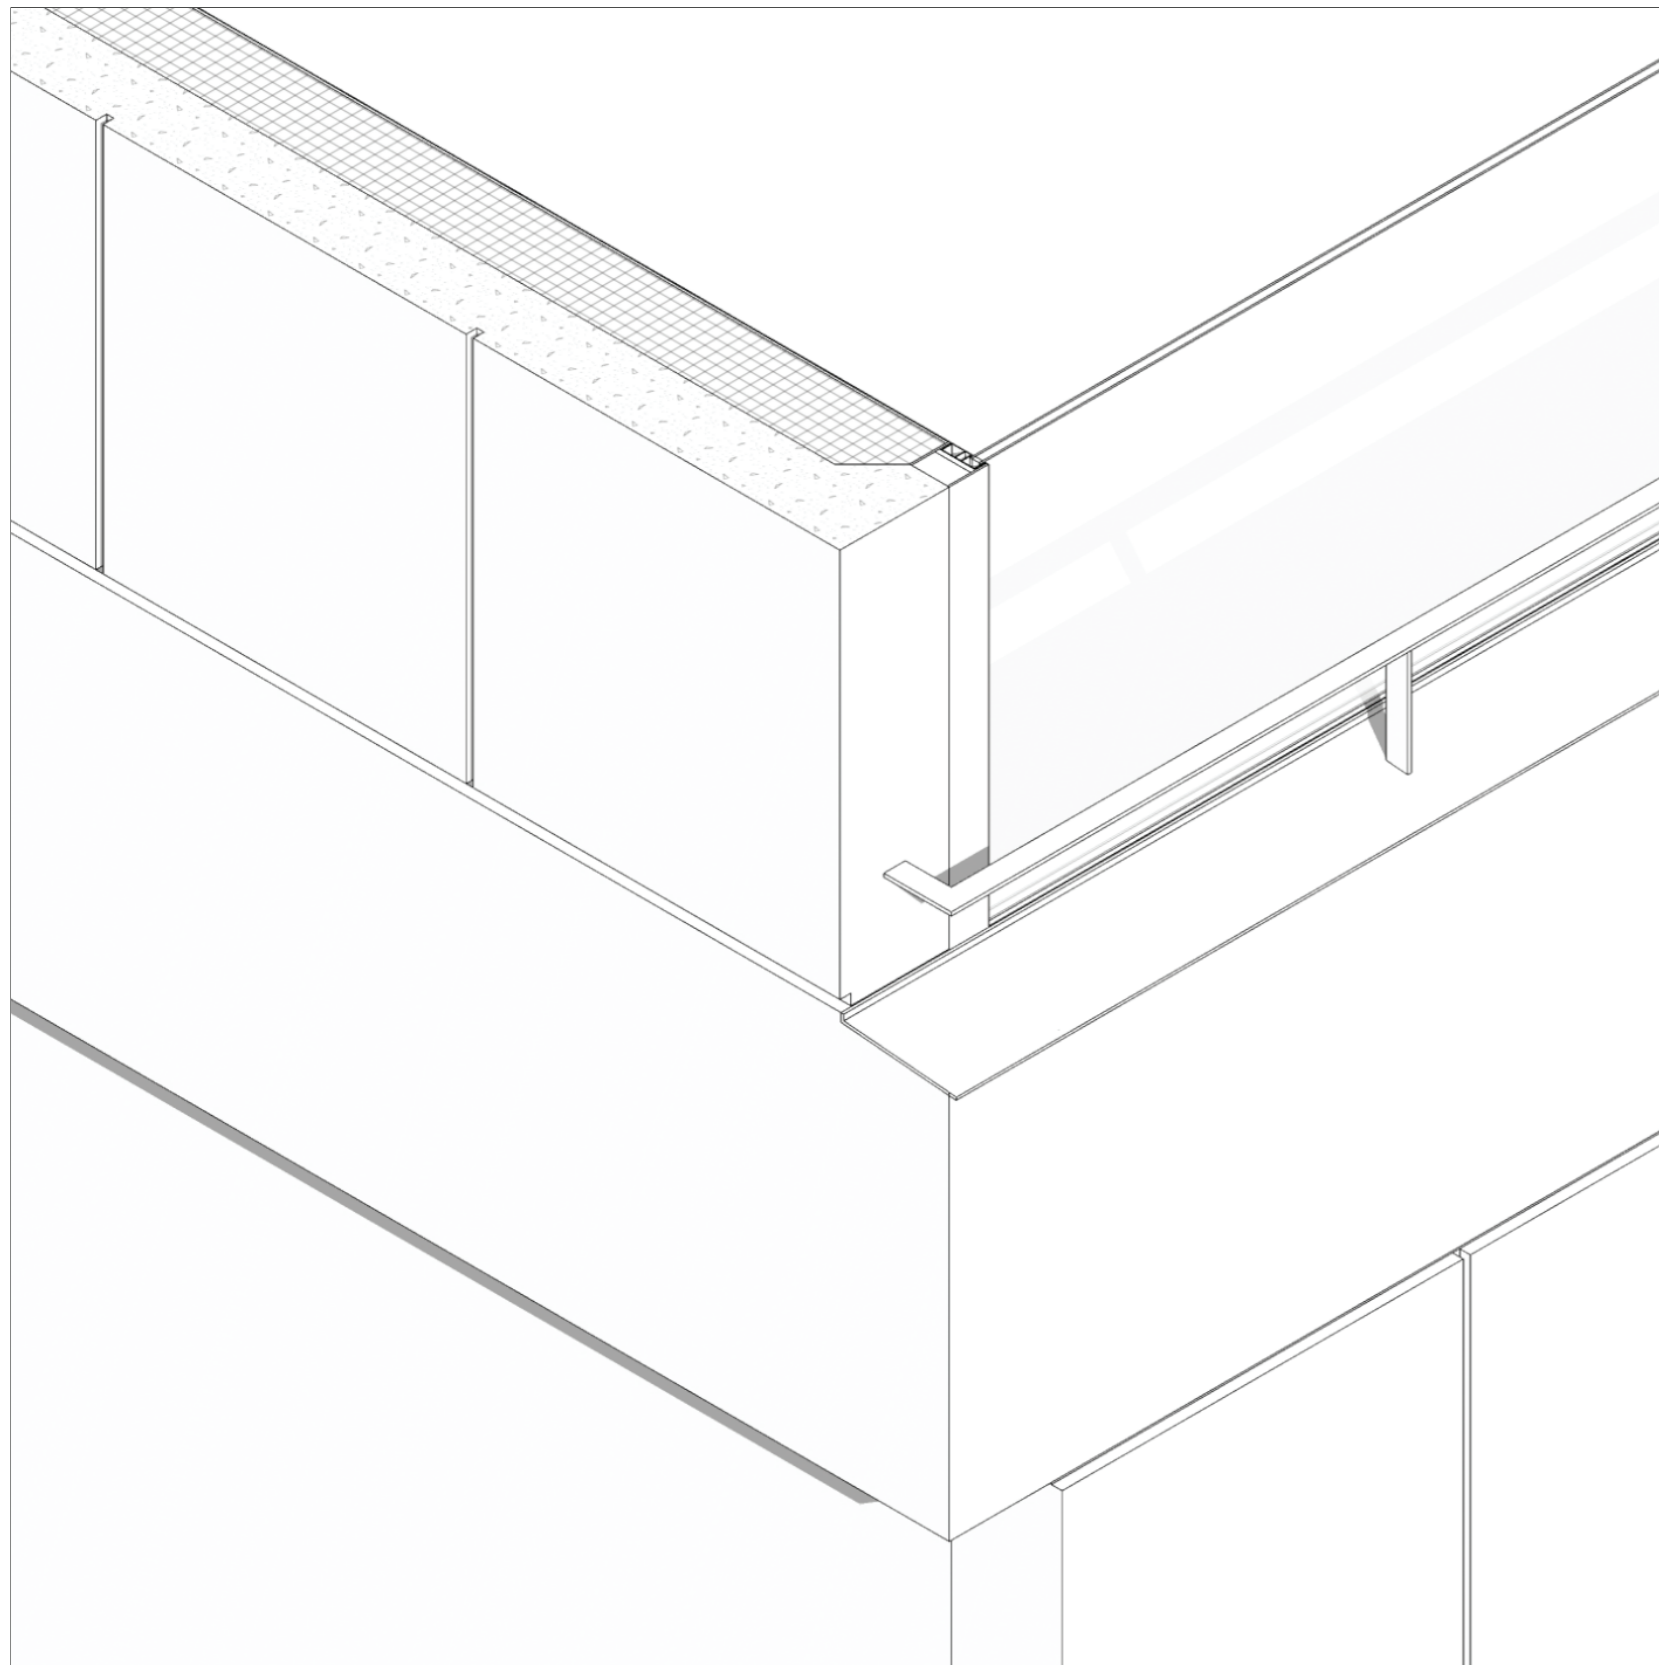

SOUTH ELEVATION-Reference

**HENNING
STUMMEL**
ARCHITECTS LTD

Tin House
2 Smugglers Yard, Devonport Road
London W12 8HU, United Kingdom
+44 (0) 797 313 1882
mail@henningstummelarchitects.co.uk
www.henningstummelarchitects.co.uk

Date	Drawn	Description	Project No.	101_152 Royal College Street	
07-08-15	C.M	Planning Application	Drawing Title	South-West Corner Detail	
			Date	August 2015	Scale
			Drawing No.	101_PA_410	Rev.

Copyright Henning Stummel Architects Ltd