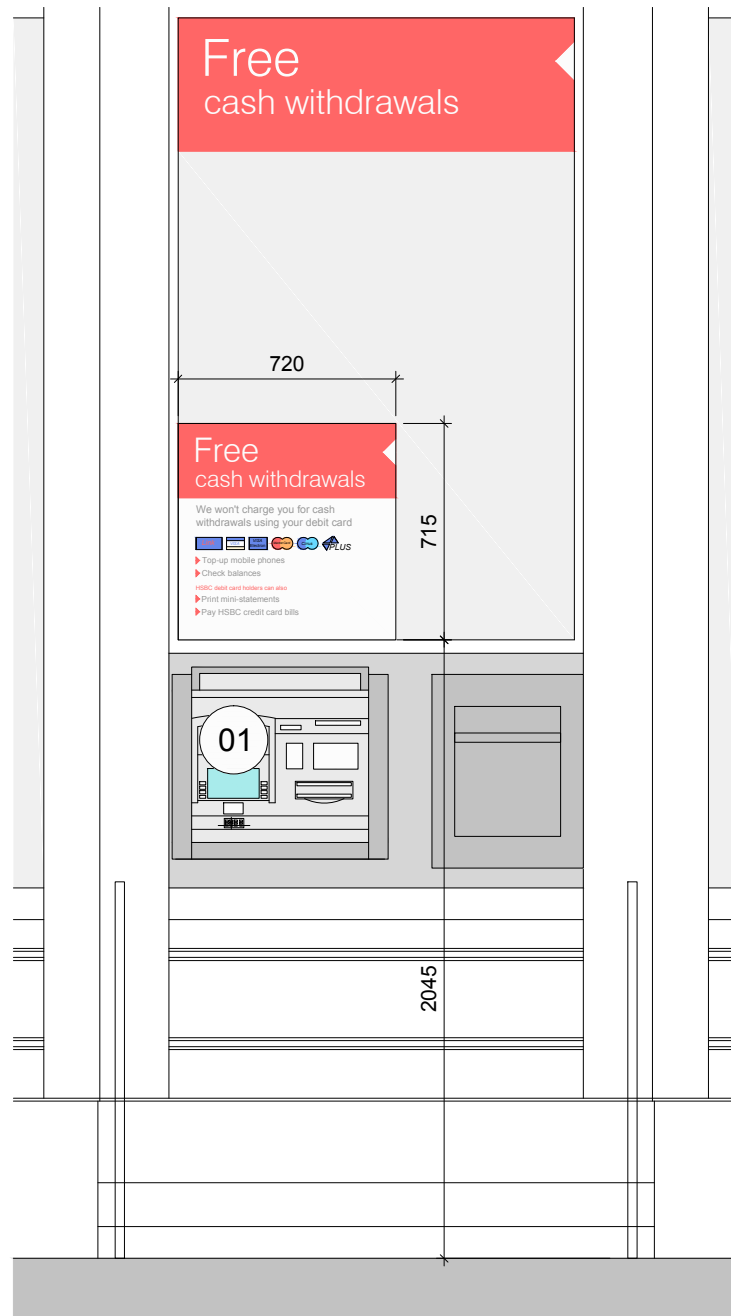

SCALE 1:25

Existing Elevation (scale 1:25 @ A3)

Proposed Elevation (scale 1:25 @ A3)

DRAWING LEGEND

-  SELF SERVICE MACHINE BEING REMOVED
-  SELF SERVICE MACHINE NEW EQUIPMENT
-  NEW SECURE PARTITION
-  REFERENCE NUMBER OF SELF SERVICE MACHINE

A REVISIONS			PROJECT			DRAWING		
1 Woburn Place London, WC1H 0LQ			Existing & Proposed Elevation					
SCALE @ A1 AS NOTED	SCALE @ A3 AS NOTED	DATE August 2015	PROJECT NUMBER 130656	DRAWING NUMBER PL-ADV-01	REVISION -			
DRAWN BY WG	CHECKED IC	STATUS EX & PR						