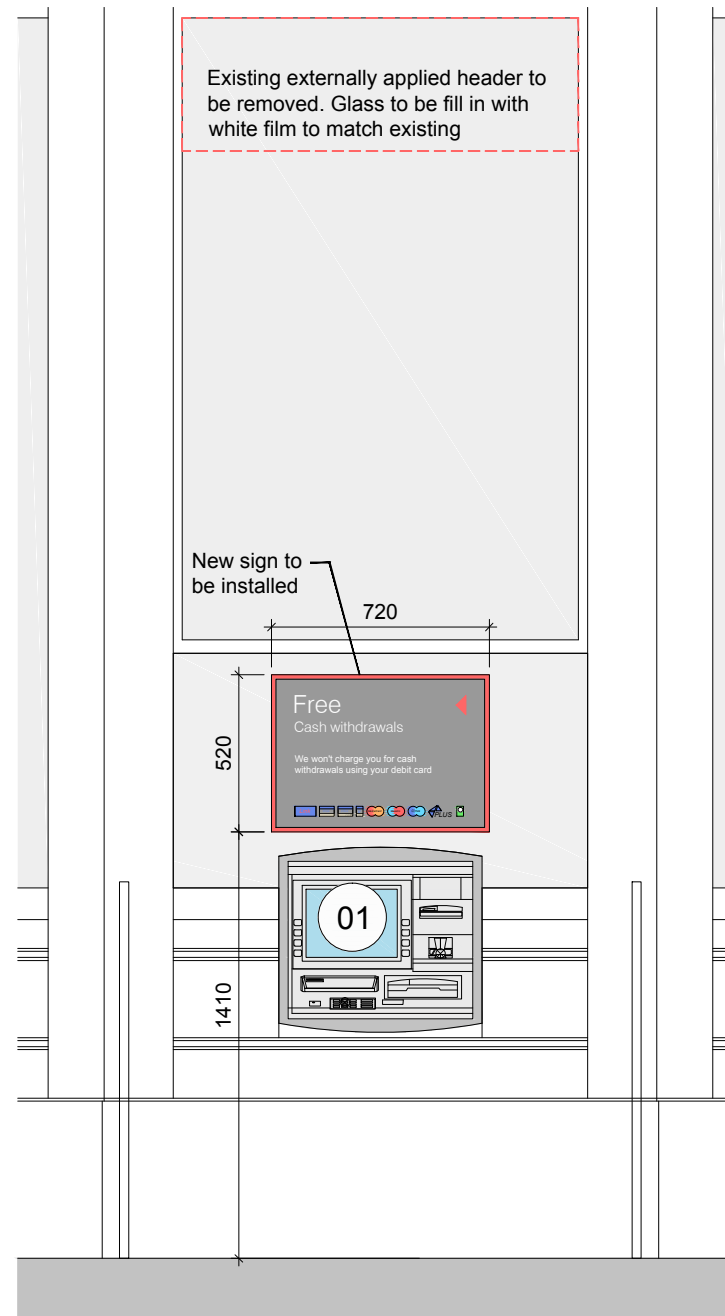

SCALE 1:25

Existing Elevation (scale 1:25 @ A3)

Proposed Elevation (scale 1:25 @ A3)

DRAWING LEGEND

-  SELF SERVICE MACHINE BEING REMOVED
-  SELF SERVICE MACHINE NEW EQUIPMENT
-  NEW SECURE PARTITION
-  REFERENCE NUMBER OF SELF SERVICE MACHINE

A REVISIONS			PROJECT			DRAWING		
1 Woburn Place London, WC1H 0LQ			Existing & Proposed Elevation					
SCALE @ A1 AS NOTED	SCALE @ A3 AS NOTED	DATE August 2015	PROJECT NUMBER 130656	DRAWING NUMBER PL-ADV-01	REVISION -			
DRAWN BY WG	CHECKED IC	STATUS EX & PR						