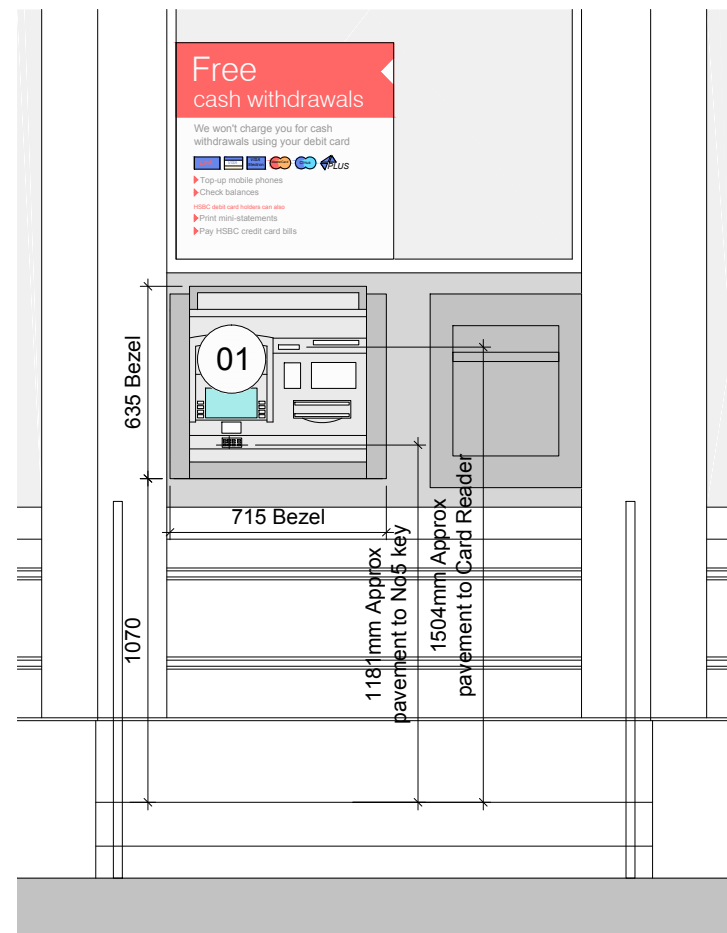

Existing Section (scale 1:25 @ A3)

Existing Detailed Plan of Affected Area (scale 1:25 @ A3)

Existing Elevation (scale 1:25 @ A3)

DRAWING LEGEND

- SELF SERVICE MACHINE BEING REMOVED
- SELF SERVICE MACHINE NEW EQUIPMENT
- NEW SECURE PARTITION
- 01 REFERENCE NUMBER OF SELF SERVICE MACHINE

A REVISIONS			PROJECT		DRAWING	
			1 Woburn Place London, WC1H 0LQ		Existing Detailed Plan Elevation & Section	
SCALE @ A1	SCALE @ A3	DATE	PROJECT NUMBER	DRAWING NUMBER	REVISION	
AS NOTED	AS NOTED	August 2015	130656	PL-02	-	
DRAWN BY	CHECKED	STATUS				
WG	IC	EXISTING				