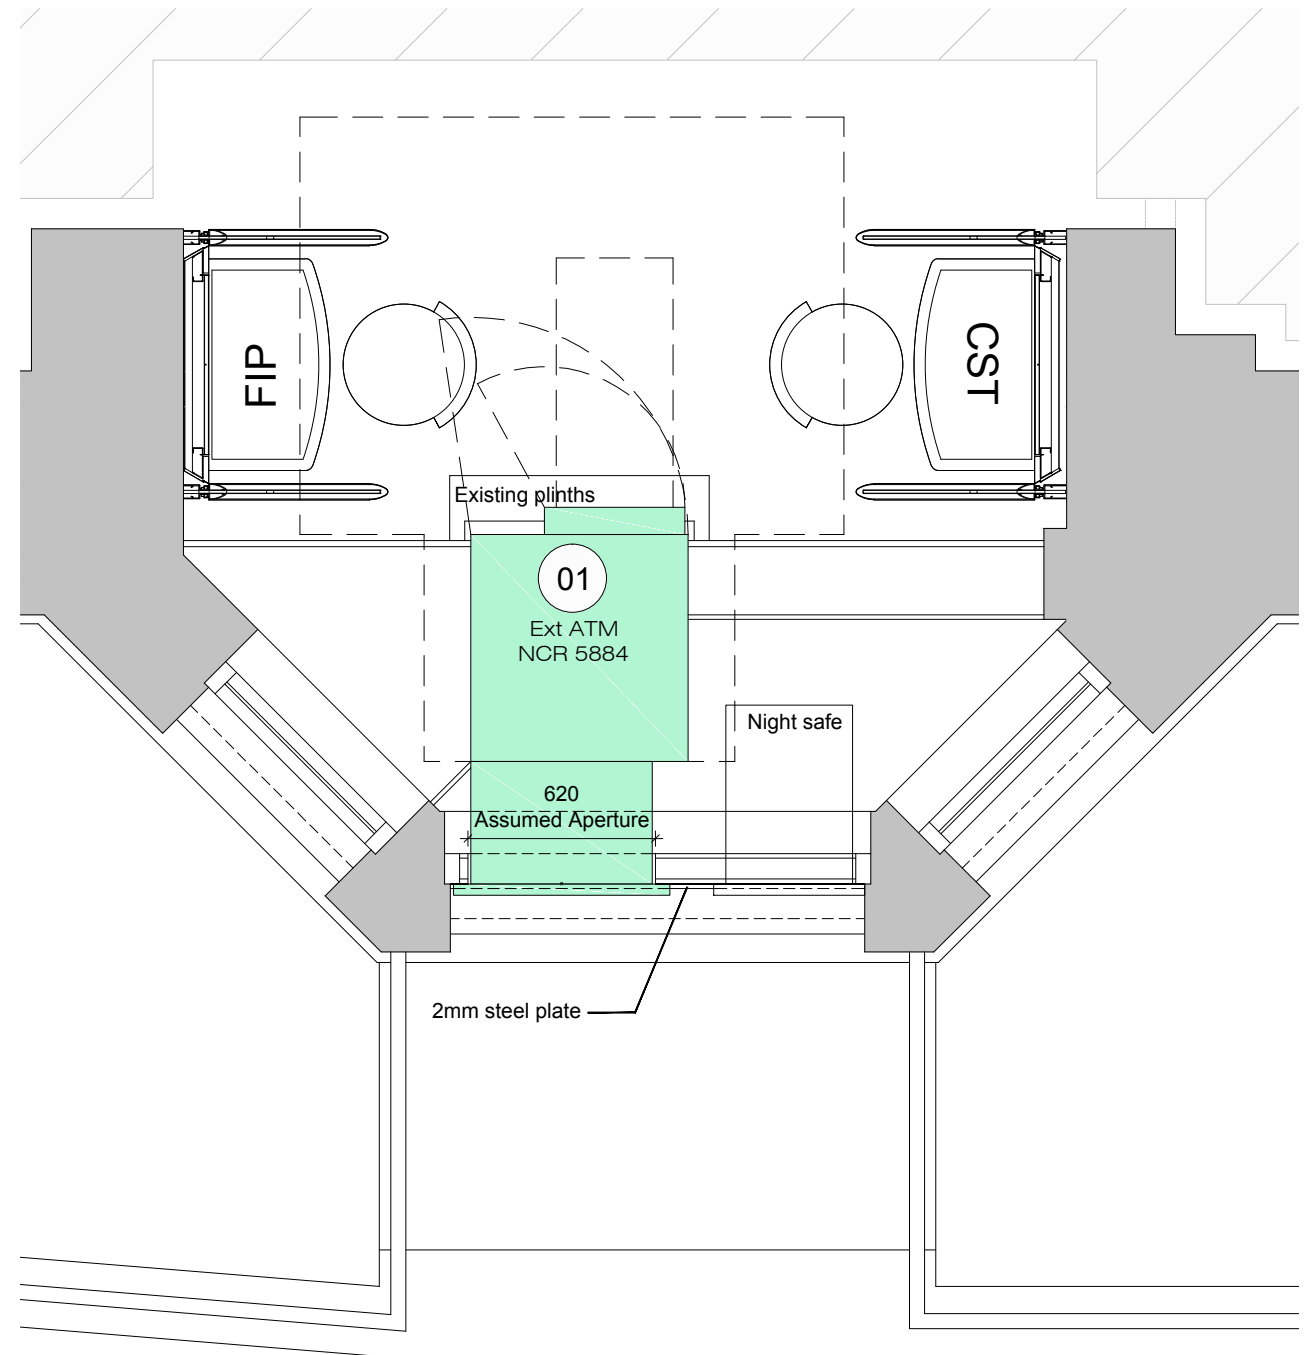

Existing Section (scale 1:25 @ A3)

Existing Detailed Plan of Affected Area (scale 1:25 @ A3)

Existing Elevation (scale 1:25 @ A3)

DRAWING LEGEND

- SELF SERVICE MACHINE BEING REMOVED
- SELF SERVICE MACHINE NEW EQUIPMENT
- NEW SECURE PARTITION
- 01 REFERENCE NUMBER OF SELF SERVICE MACHINE

A REVISIONS			PROJECT		DRAWING	
			1 Woburn Place London, WC1H 0LQ		Existing Detailed Plan Elevation & Section	
SCALE @ A1	SCALE @ A3	DATE	PROJECT NUMBER	DRAWING NUMBER	REVISION	
AS NOTED	AS NOTED	August 2015	130656	PL-02	-	
DRAWN BY	CHECKED	STATUS				
WG	IC	EXISTING				