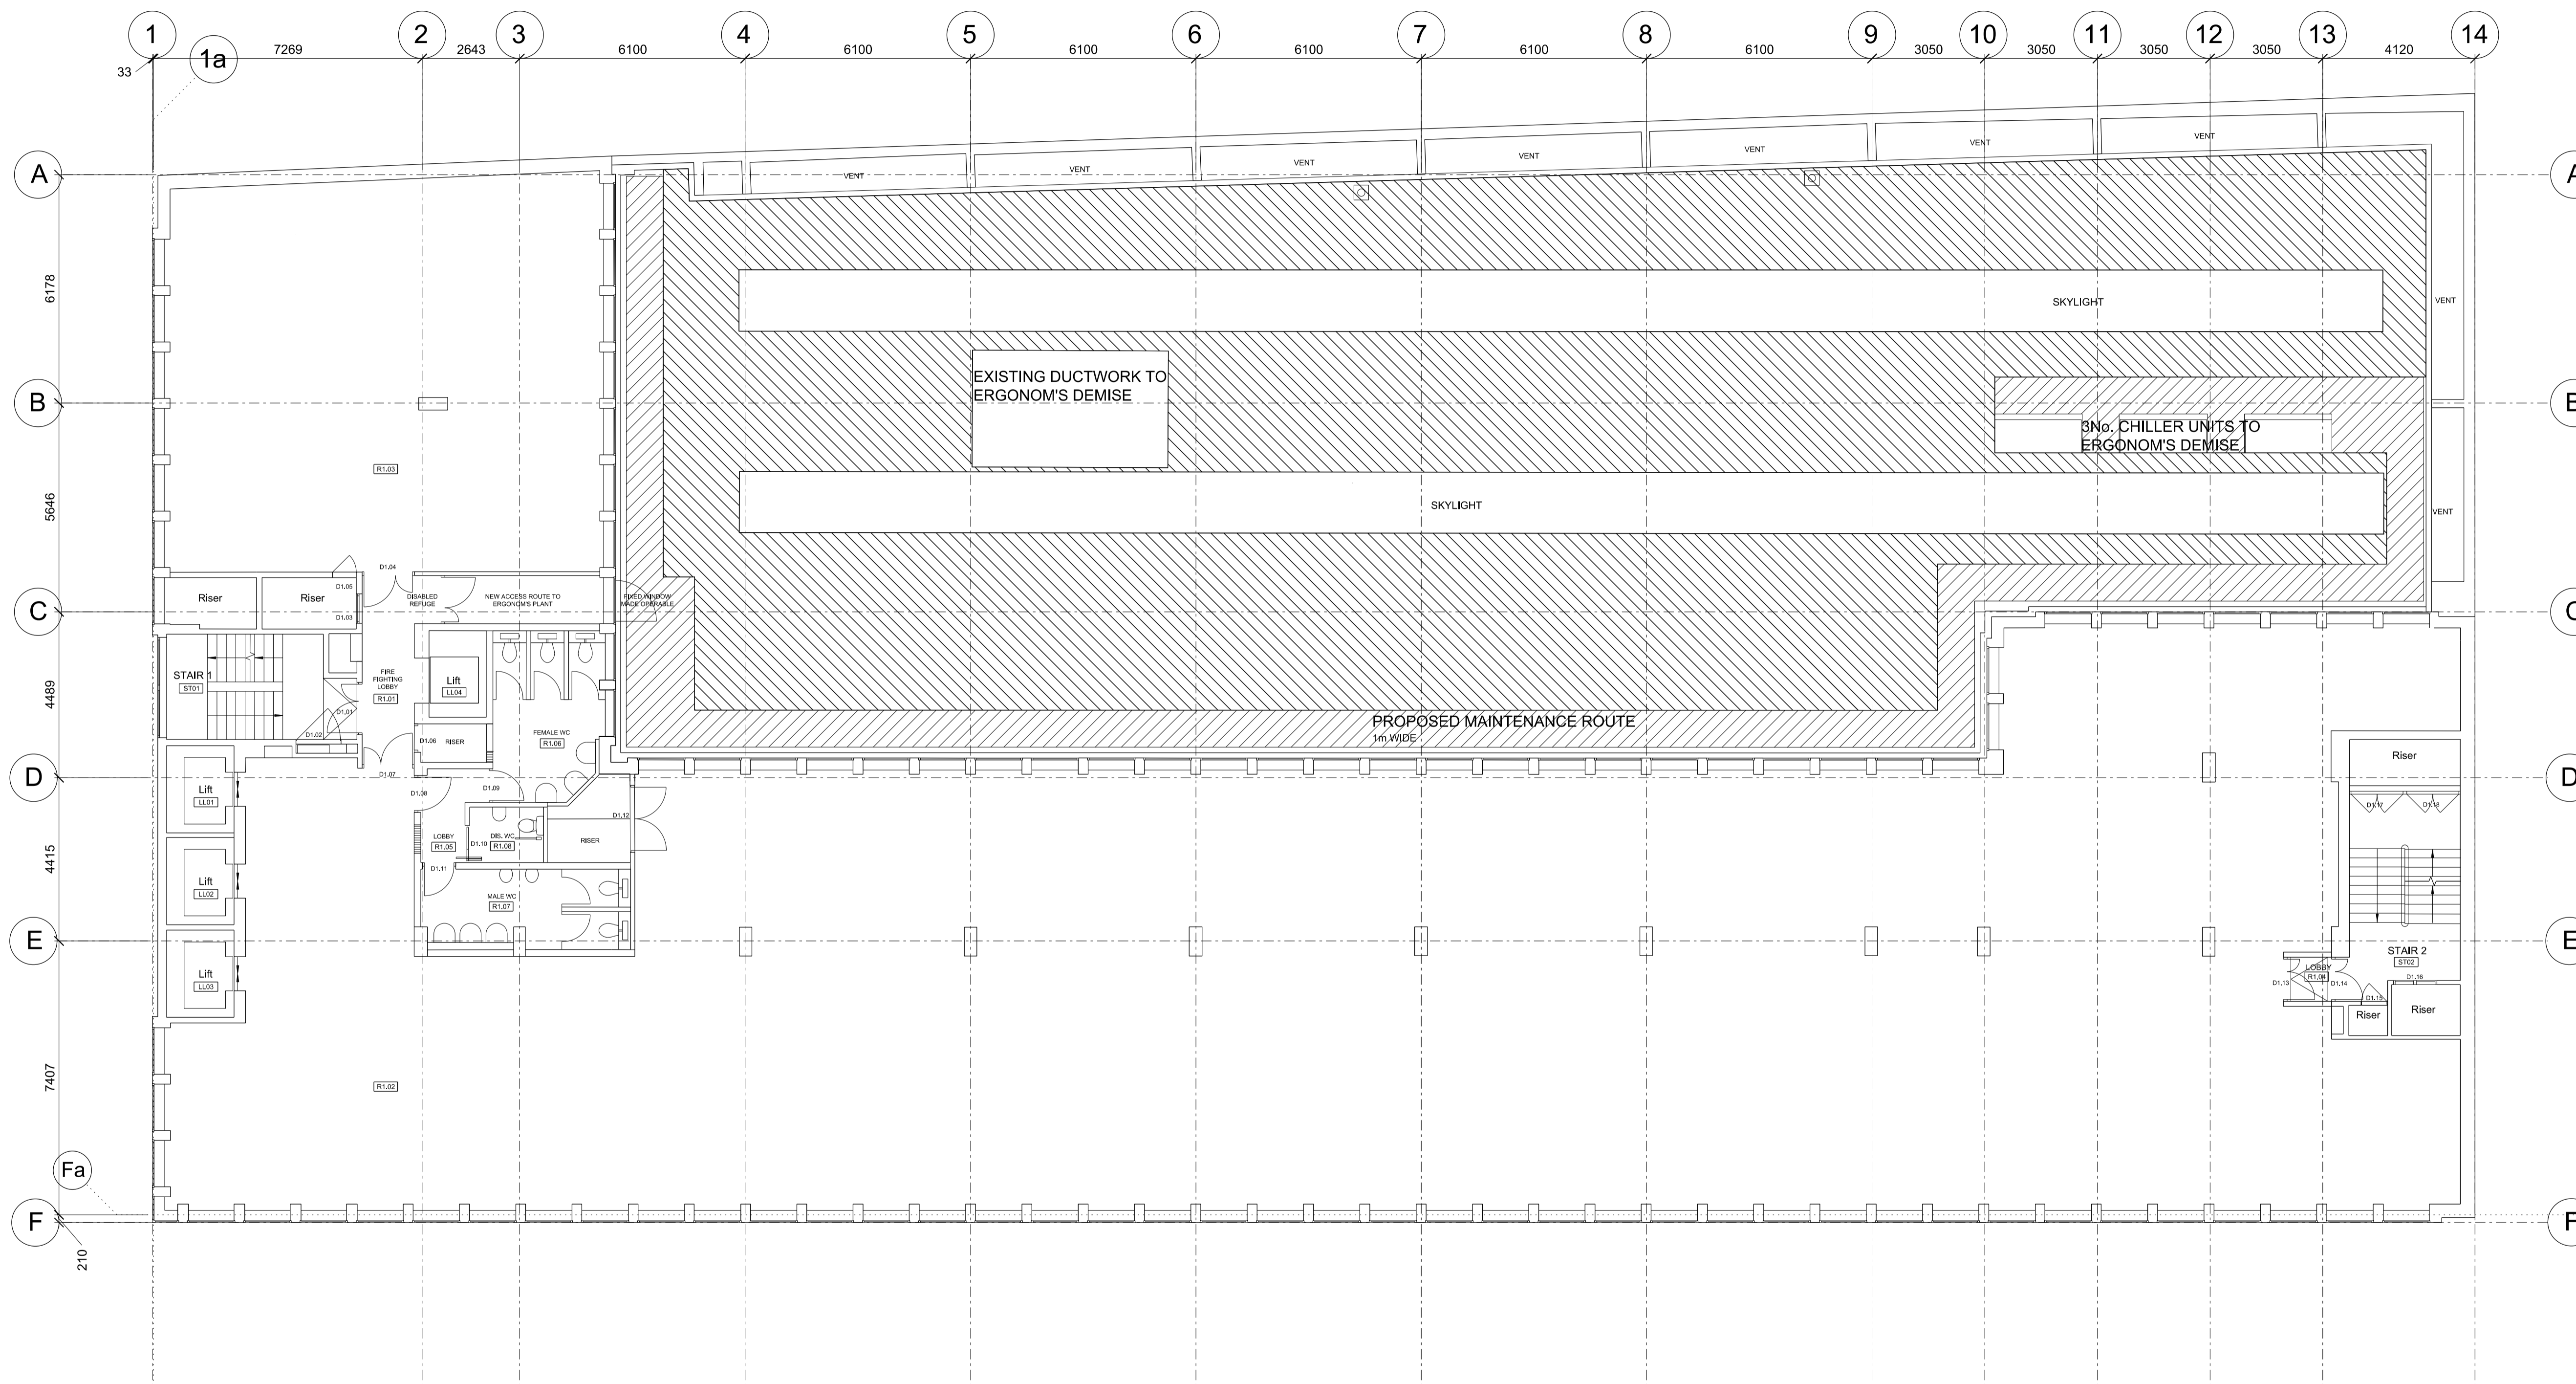

DO NOT SCALE THIS DRAWING

Contractors are to check all dimensions prior to commencement on site and notify the architect of any errors, omissions, or discrepancies.

TateHindle Limited retain copyright of this drawing. It may not be copied, altered or reproduced in any way without their written authority.

00	Issue for Planning	06-08-15	SB
Rev	Description	Date	Checked

Status  
**FOR PLANNING**

Client  
**PLATINE HOLDINGS**

Project  
**WHITTINGTON HOUSE**

Drawing  
**FIRST FLOOR PLAN  
EXISTING**

Scale	Drawn	Date	Checked
1:100@A1	RC	11-11-13	HR