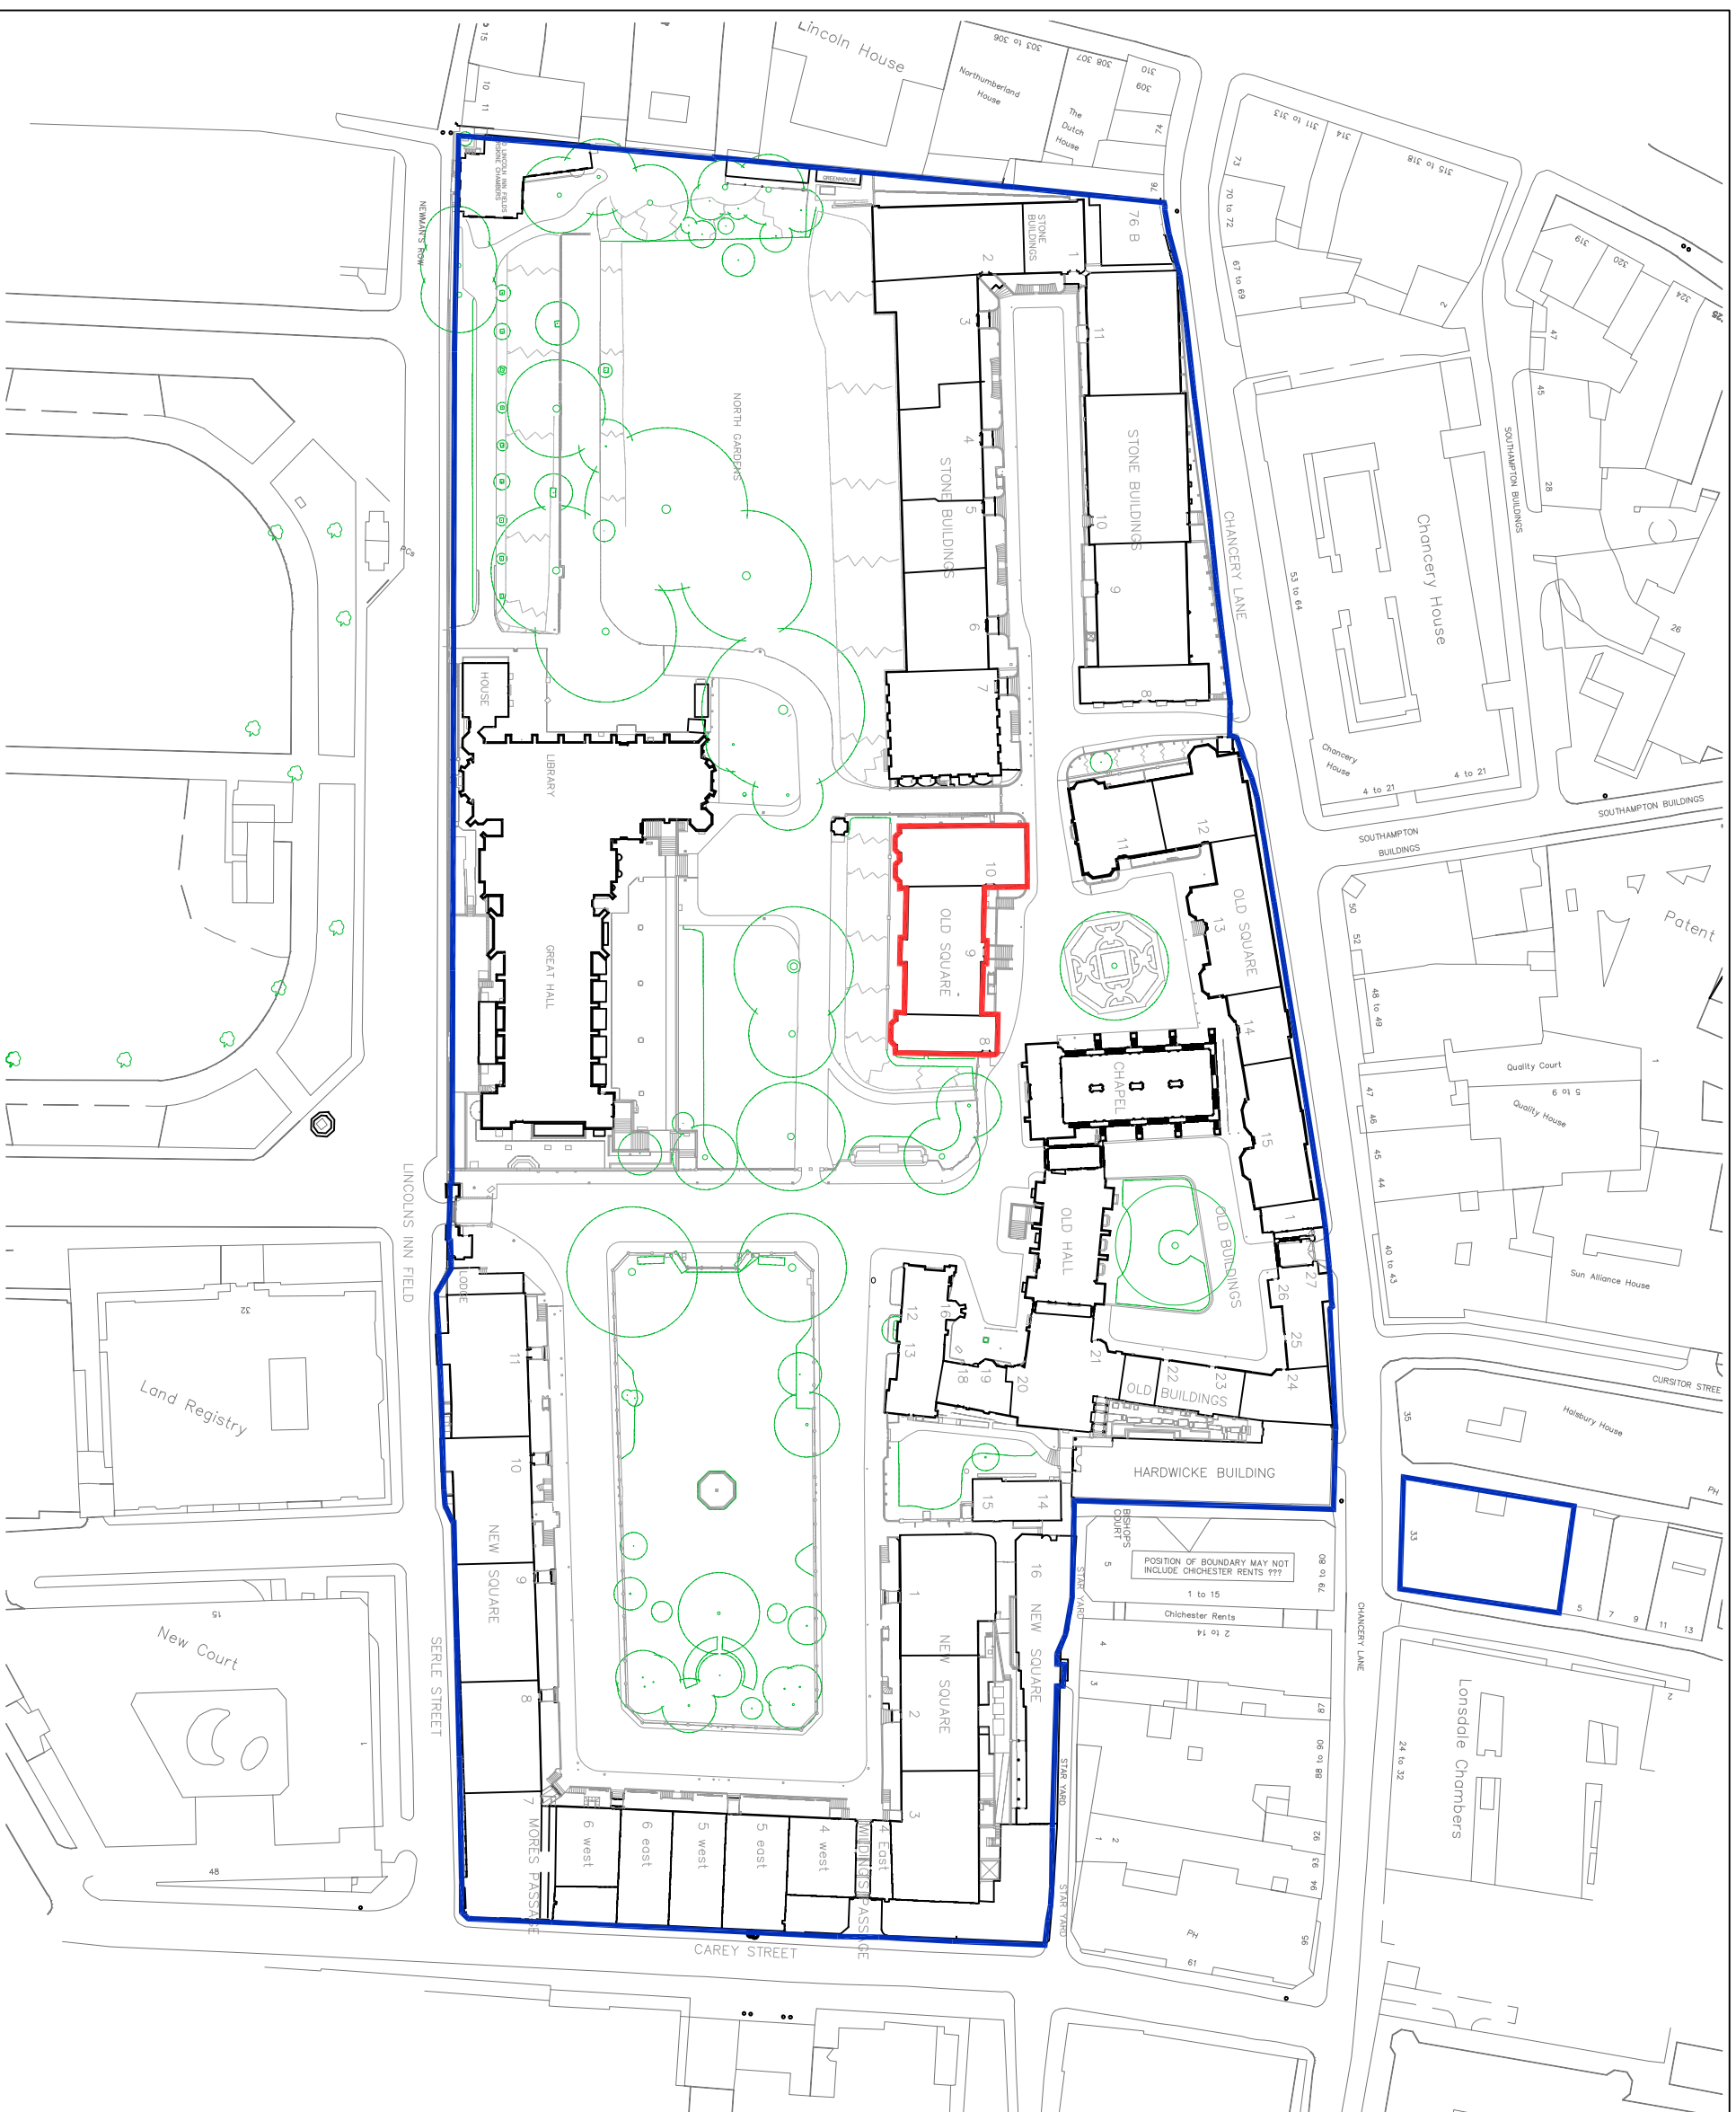

NOTE
 This drawing is not to be scaled. All dimensions to be checked on site and any discrepancies to be reported to the Contract Administrator. All material is produced on behalf of The Honourable Society of Lincoln's Inn. All drawings to be read in conjunction with specification where applicable.
 © The Honourable Society of Lincoln's Inn.

Scale 1:1250
 0 25 50 75 100 125m

A3 Sheet

 <p>THE HONOURABLE SOCIETY OF LINCOLN'S INN</p>			
Property : Lincoln's Inn Newmans Row, London, WC2A 3TL Site Ref \ USRN :			
Project No : Wisteria Planting Project			
Drawing Title : Site Plan			
Design: RS	Drawn: RS	Checked: KC	
Date : Aug '15	Scale : 1:1250 @ : A3		
Drawing No : 1001	Rev. No :		

Rev	Description	Design	Drawn	Checked	Approved	Date