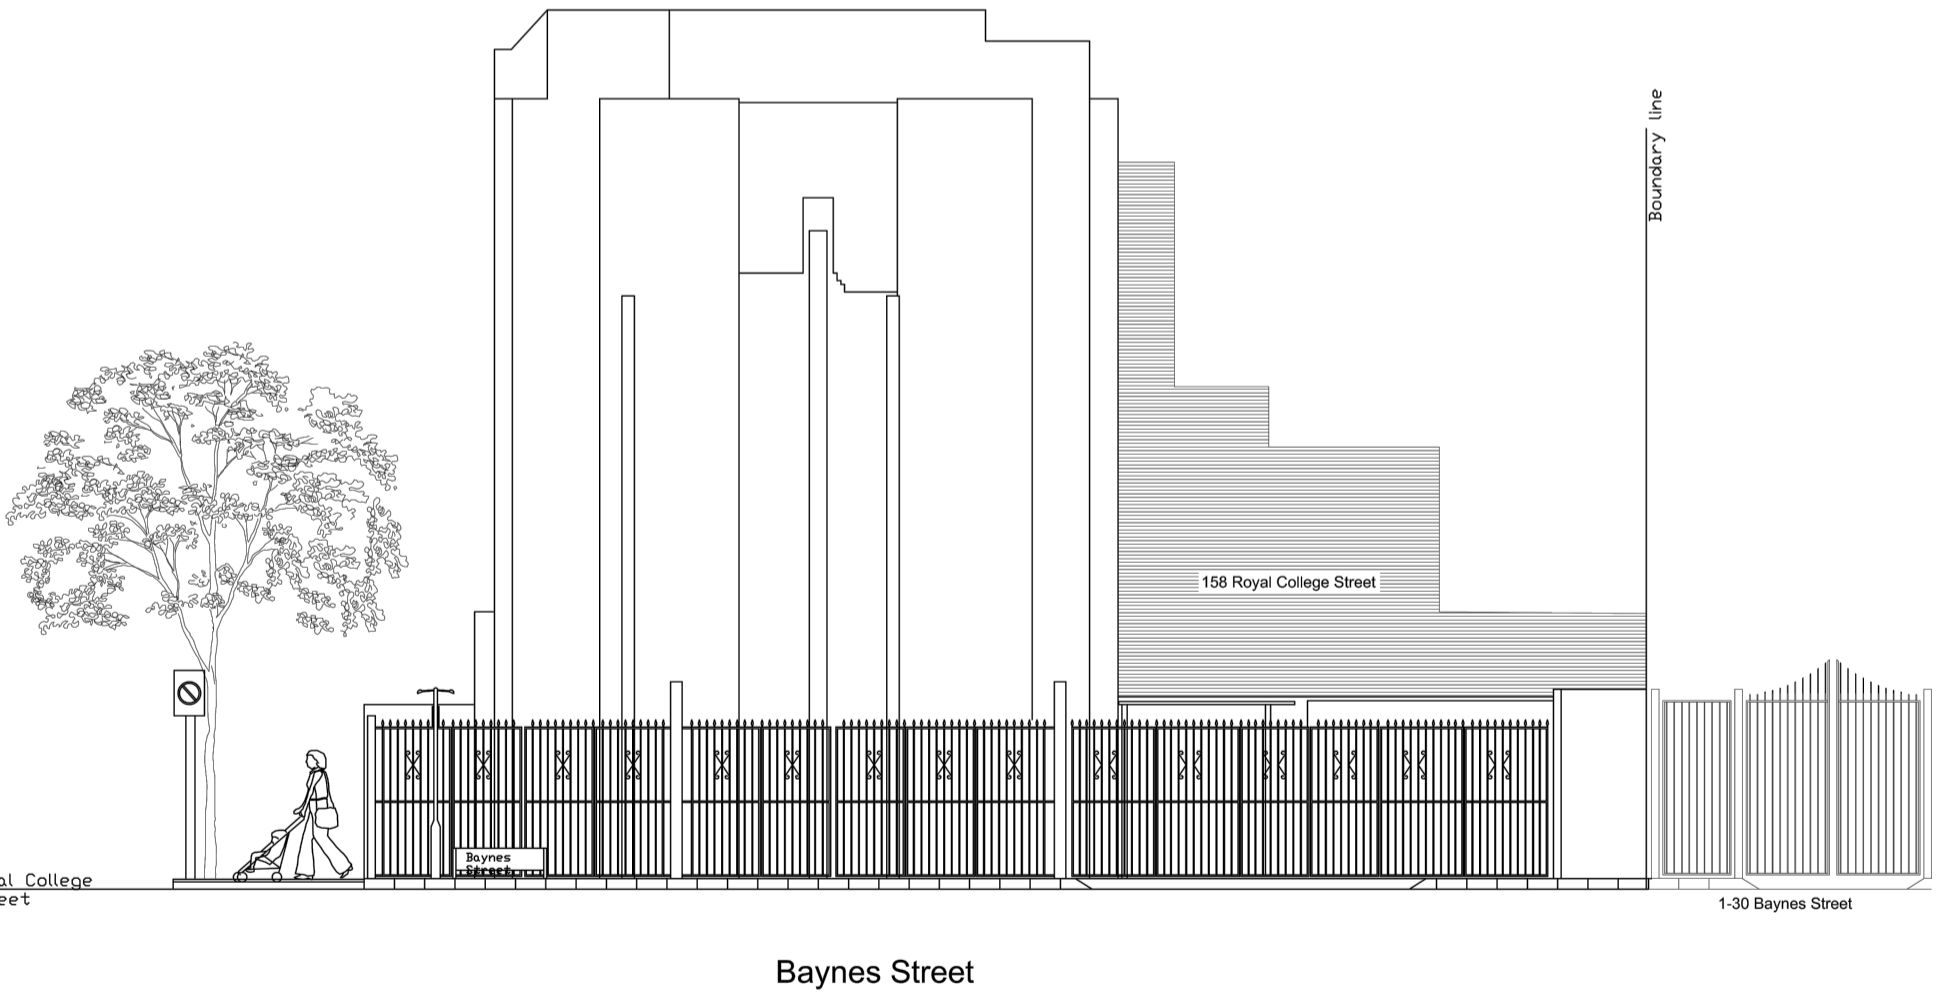

South-West Elevation

South-East Elevation

**HENNING STUMMEL**  
ARCHITECTS LTD

Tin House  
2 Smugglers Yard, Devonport Road  
London W12 8HU, United Kingdom  
+44 (0) 797 313 1882  
mail@henningstummelarchitects.co.uk  
www.henningstummelarchitects.co.uk

Date	Drawn	Description	Project No.		
16-07-15	FAL	Planning Application	101_152 Royal College Street		
			Drawing Title	Existing Elevations	
			Date	July 2015	Scale 1:100 @ A3
			Drawing No.	101_EX_200	Rev.
Copyright Henning Stummel Architects Ltd					