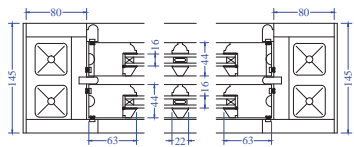

### Standard sash window with 16mm glazing

**Notes:**

- Frame to be manufactured out of engineered softwood with hardwood sills
- Sashes to be manufactured out of engineered softwood
- Double glazed with 4/8Krypton/4mm soft coat Low E clear glass

Scale: 1/5