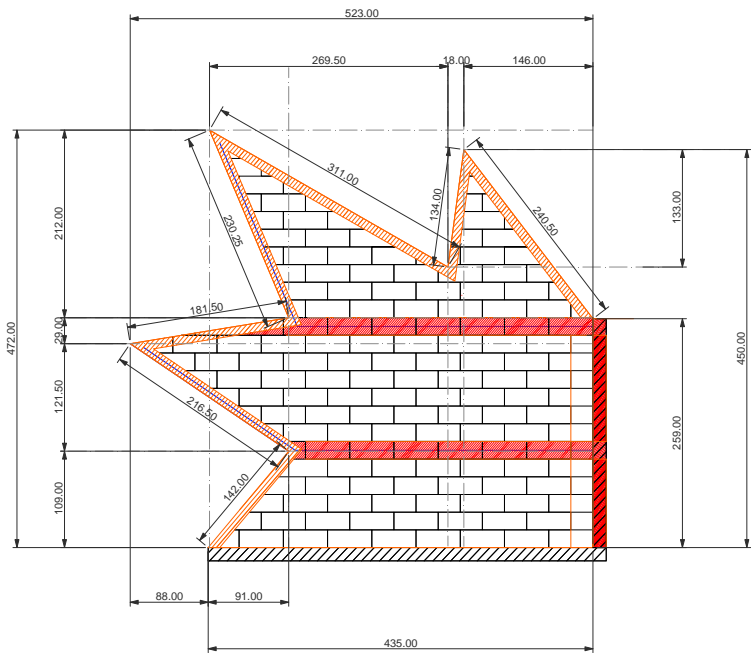

THIS IS NOT A LOVE SONG

Bedford Square, 2015

Specificity:

Gathering Corner

Material:

Reinforced Concrete blocks structural wall, painted in fluorescent orange color.

Dimension:

6.1 x 6.7 x 5.4 m

Purpose:

“This is not a love song” is a sculptural blast in the natural gardens of the Villa Andre Bloc in Maudon. The piece acts as an architectural performance platform within the flourishing physical environment of a place that the human body is intentionally abandoned.

This time the blast happens as an urban gathering corner at Bedford Square. “This is not a love song” is a stage, a platform, an installation that predisposes the occurrence of an event.

Didier Faustino ©