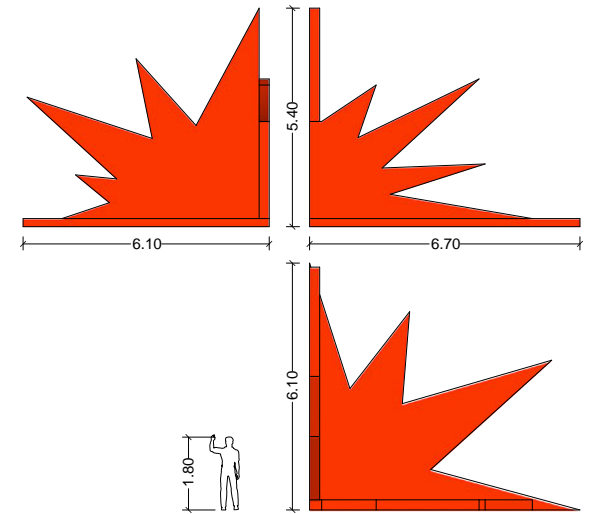

THIS IS NOT A LOVE SONG

Bedford Square, 2015

Specificity:

Gathering Corner

Material:

Reinforced Concrete blocks structural wall, painted in fluorescent orange color.

Dimension:

6.1 x 6.7 x 5.4 m

Purpose:

“This is not a love song” is a sculptural blast in the natural gardens of the Villa Andre Bloc in Maudon. The piece acts as an architectural performance platform within the flourishing physical environment of a place that the human body is intentionally abandoned.

This time the blast happens as an urban gathering corner at Bedford Square. “This is not a love song” is a stage, a platform, an installation that predisposes the occurrence of an event.

Didier Faustino ©