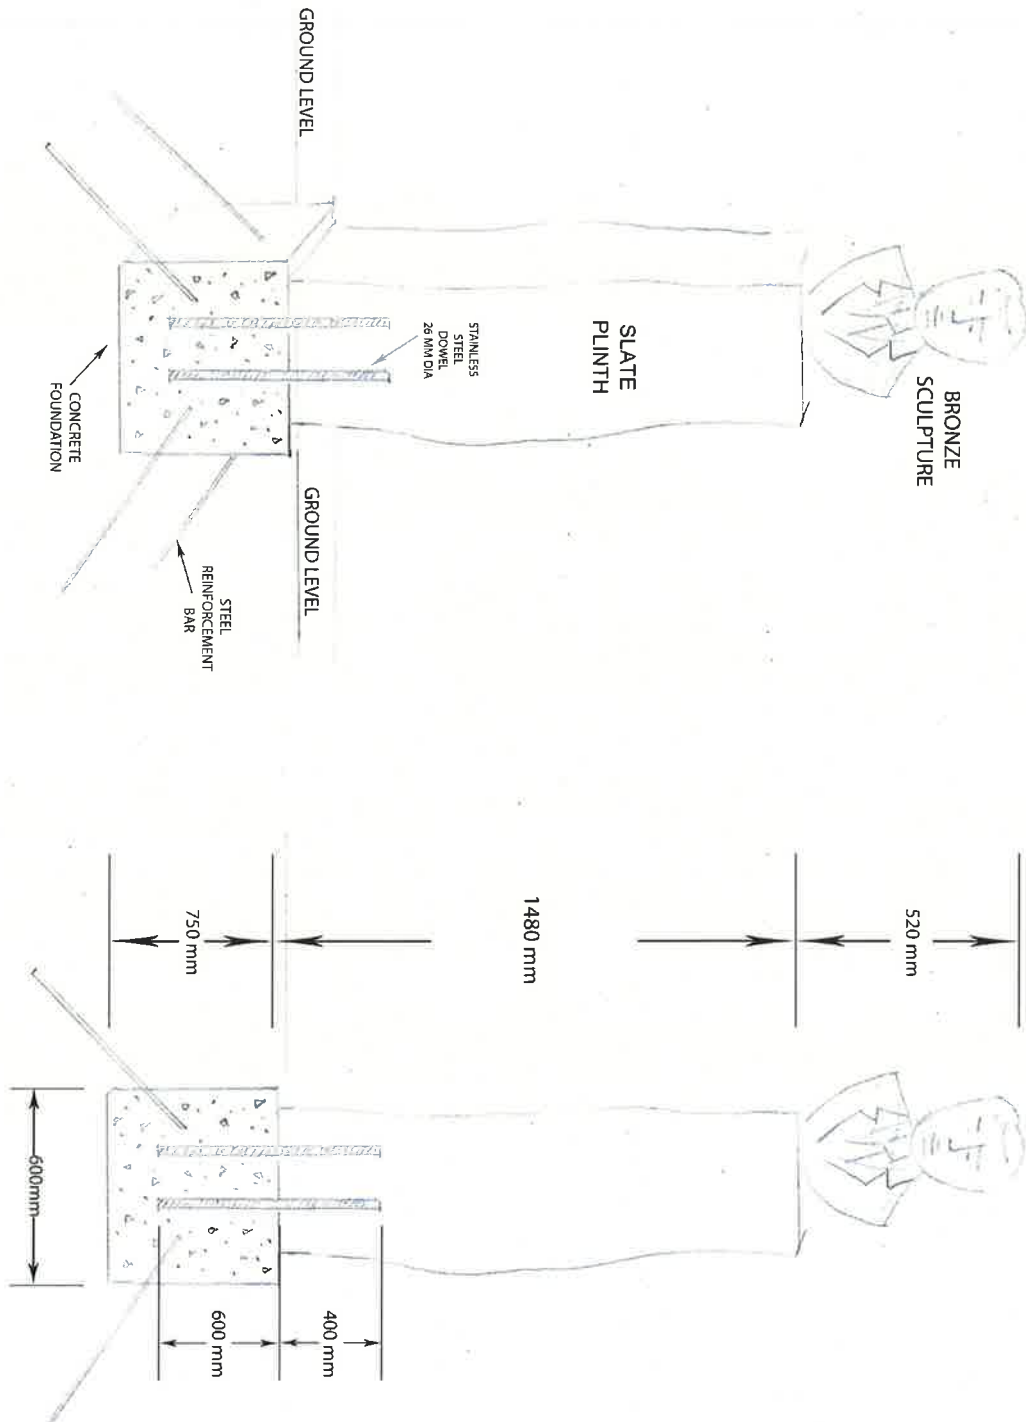

ROBERSON STONECARVING LTD.

SCULPTURE - MONUMENTS - RESTORATION

The Workshop, 35 Poplar Grove, Sale, Cheshire. M33 3AX . nick@robersonstonecarving.co.uk. Tel: 0161 282 1884 - 07786 513302

Concrete foundations: 750 mm deep X 600 mm long and 450mm wide.
Distance of foundations to nearest tree: Approx 6 metres.