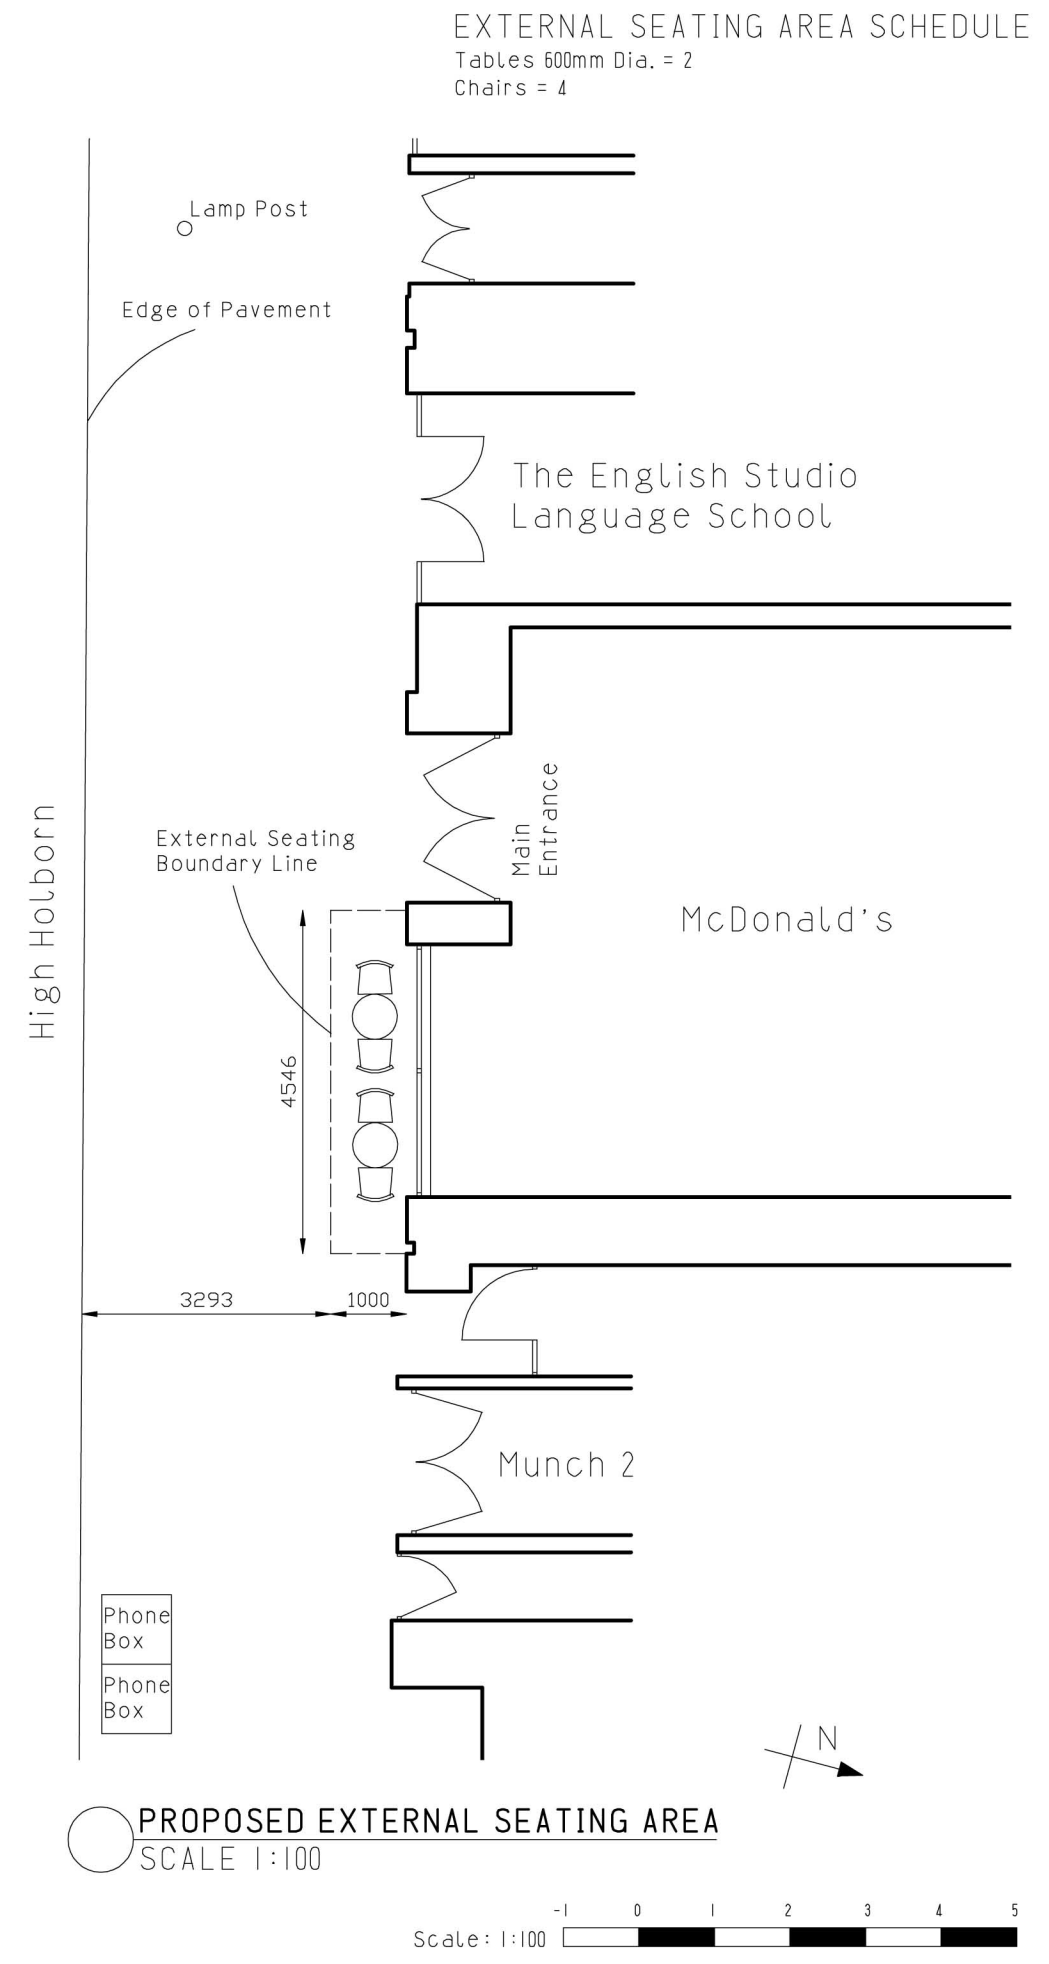

SITE PLAN
SCALE 1:1250

PROPOSED EXTERNAL SEATING AREA
SCALE 1:100

Valerio Sara Design	28 MacDonald House Bagnall Street London SW11 5DW Tel: 020 7627 3200 info@valeriosara.com www.valeriosara.com	Valerio Sara RIBA #111111 Chartered Architect	Project: McDonald's 112 High Holborn London WC1V 6JS	Client: West One - Proposed External Seating Area - Site Plan	Drawing Title:	Scale: 1:100@A3	Date: 21/08/2015	Drawing number: MD/Holborn/2015 1/1
---------------------	---	--	---	---	-----------------------	---------------------------	----------------------------	--