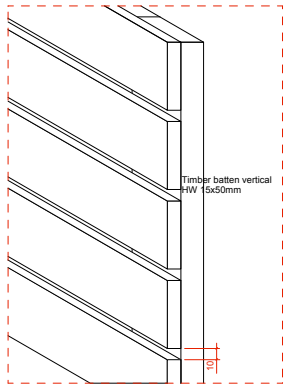

Privacy Screen: Western Red Cedar timber cladding H1.7m . Scale NTS.

Cladding HW.
 Ref. Western Red Cedar
 timber 12 x 60mm
 Finish Oil ref. Textrol clear.
 Fixed with stainless steel
 staples to finish flush with
 batten at all other joints

Typical cladding edge detail. Scale NTS.