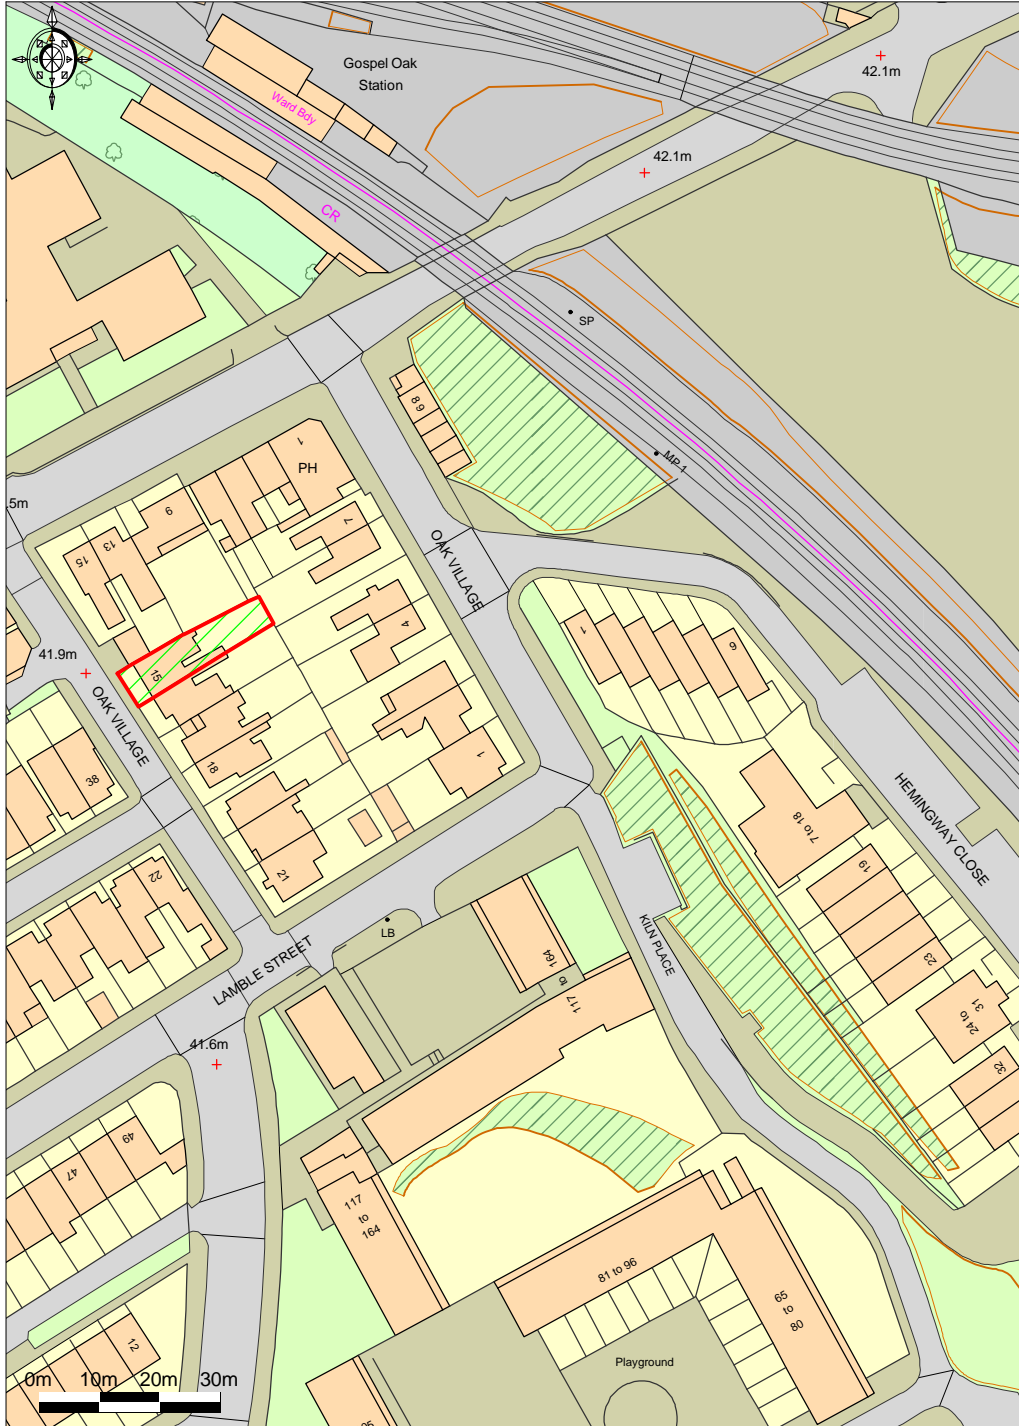

Red Line Plan 1:1250 @A4
15 Oak Village, Camden, NW5 4QP