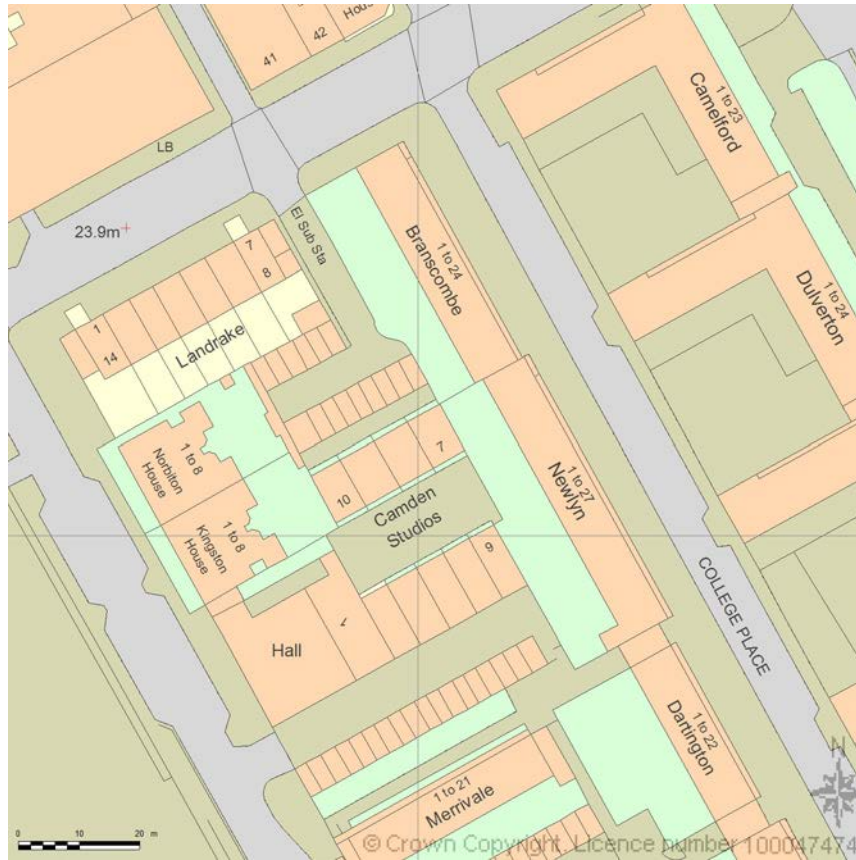

SITE LOCATION PLAN
AREA 2 HA
SCALE 1:1250 on A4
CENTRE COORDINATES: 529403, 183617

Supplied by Streetwise Maps Ltd
www.streetwise.net
Licence No: 100047474
25/08/2015 12:34