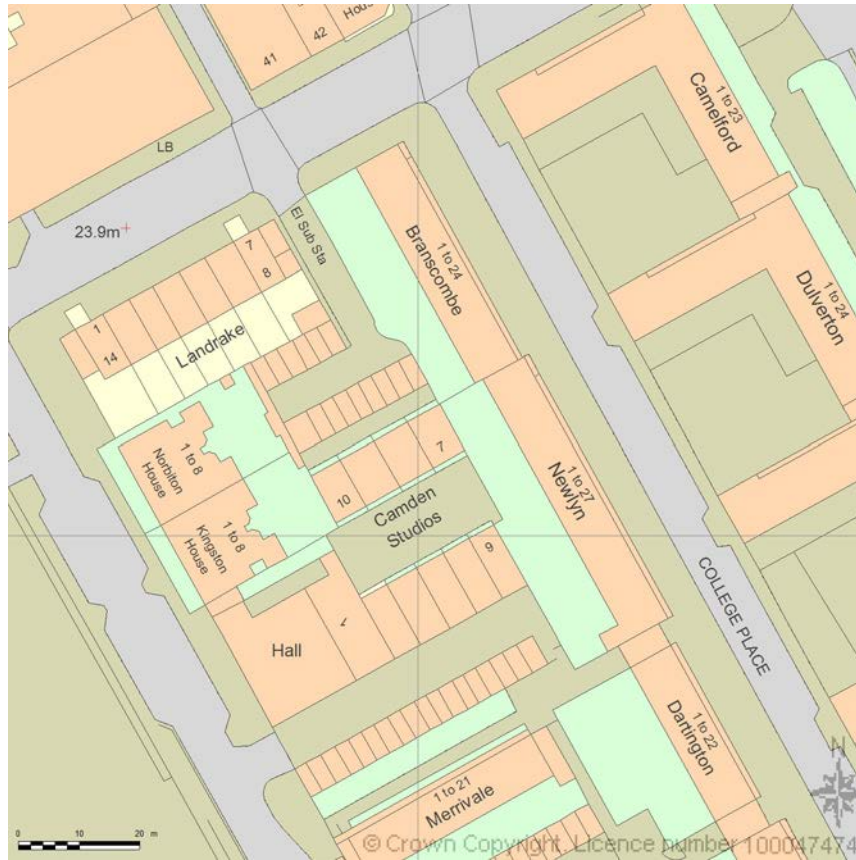

SITE LOCATION PLAN
AREA 2 HA
SCALE 1:1250 on A4
CENTRE COORDINATES: 529403, 183617

Supplied by Streetwise Maps Ltd
www.streetwise.net
Licence No: 100047474
25/08/2015 12:27